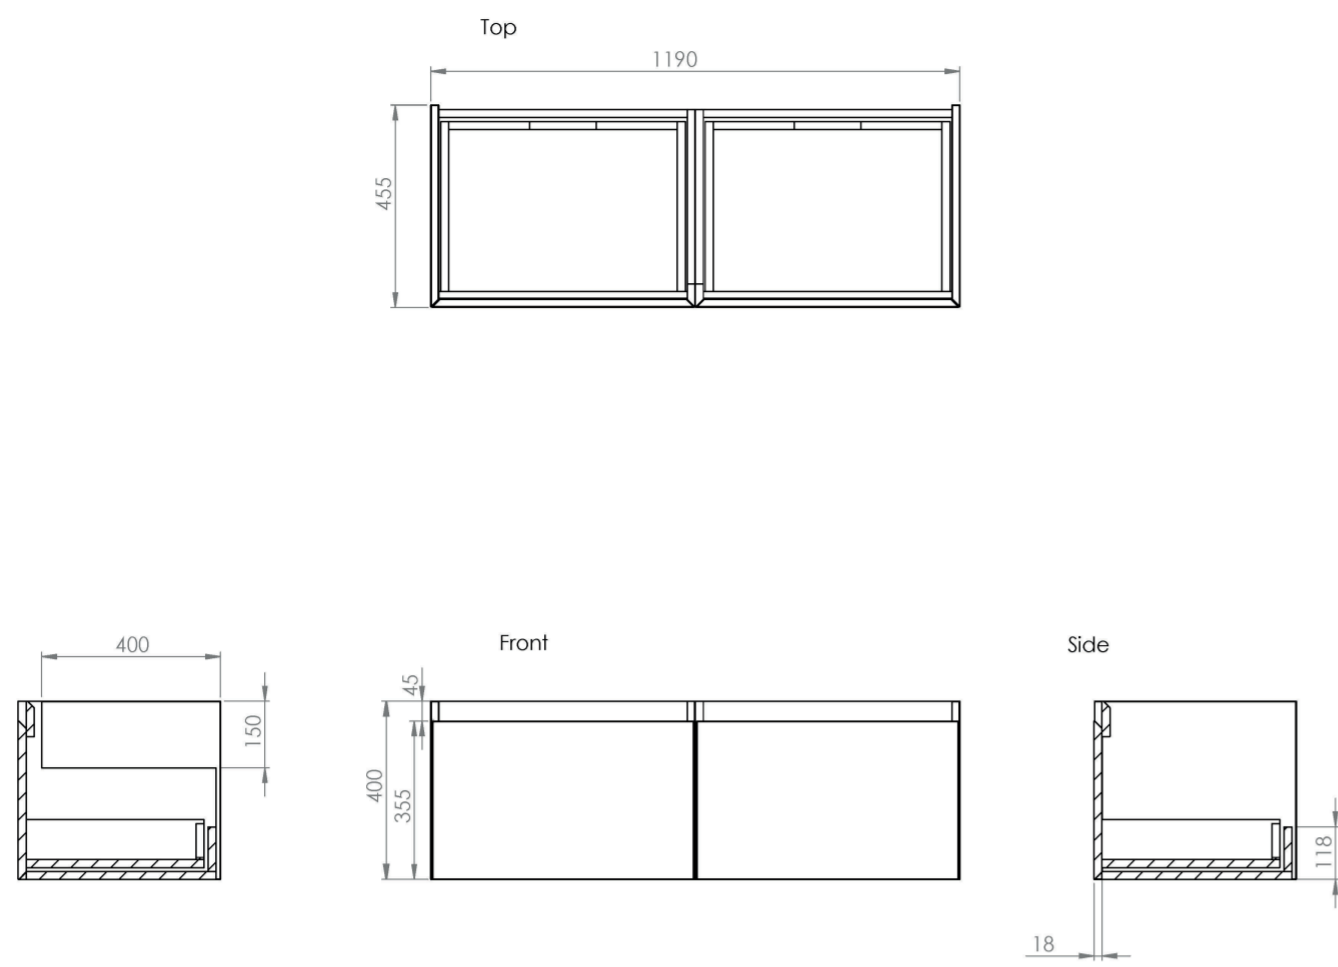

TECHNICAL DRAWING

Saneux reserves the right to alter the specifications and product range without prior notice. Dimensions are given as a guide only. Dimensions should not be used for surrounding furniture, fixtures and fittings until the product is on site.

<https://saneux.com/products/uni-120cm-2-drawer-wall-mounted-unit-english-oak>