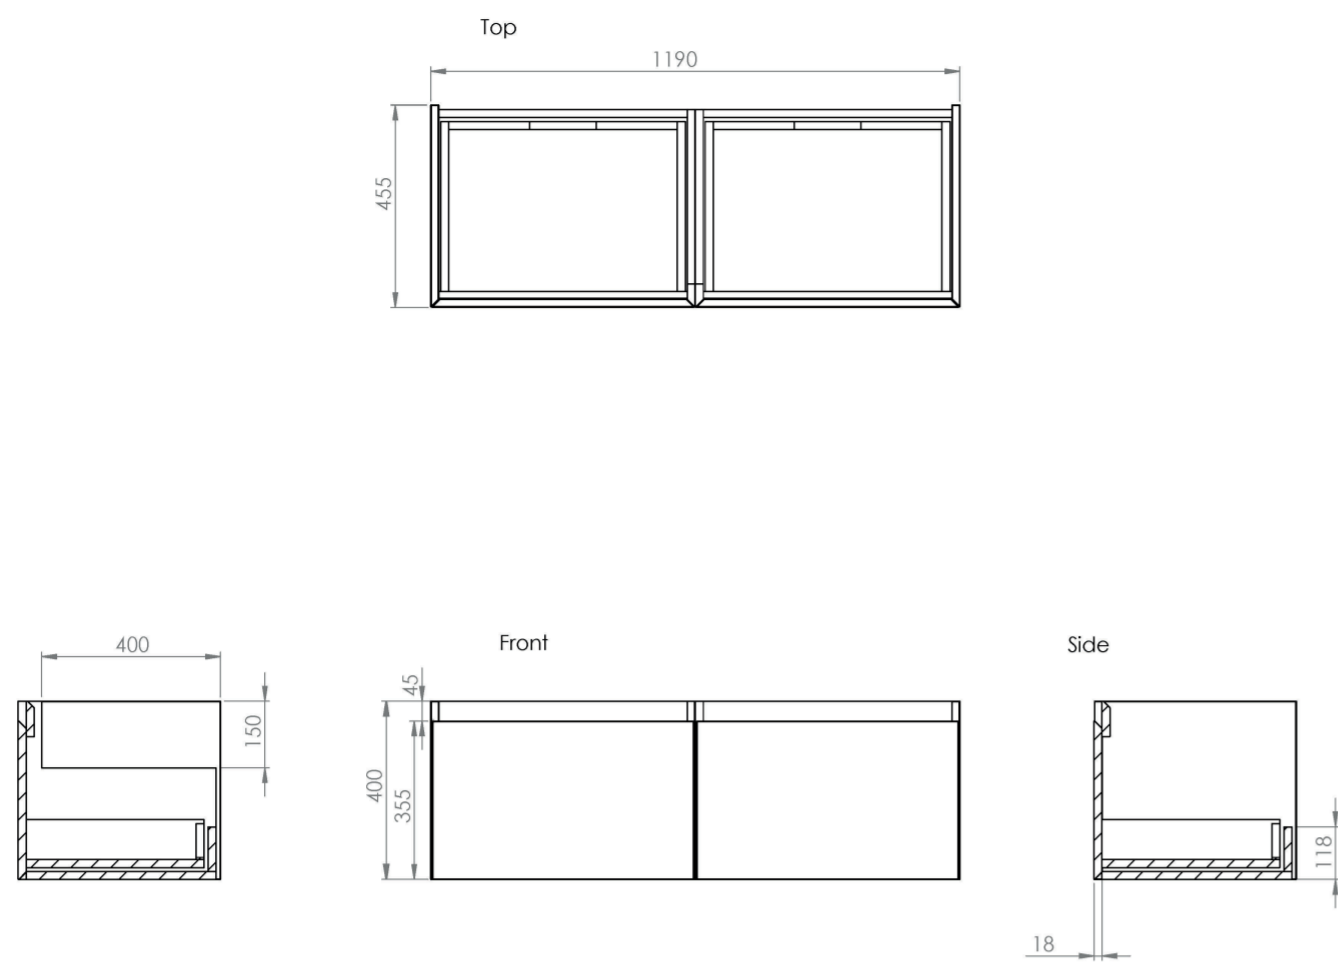

UNI 120CM 2 DRAWER WALL MOUNTED UNIT - ENGLISH OAK

Product Code: UNI120W2.EO

PRODUCT INFORMATION

Finish:	English Oak
Height:	400mm
Width:	1190mm
Depth:	455mm
Material	MDF, MFC
Weight	45kg
Guarantee	5 years
Configuration	2 Drawer
Drawer Type	Soft close
Compatible Basin(s)	UNI20B, UNI20B.0TH
Compatible Countertop(s)	UNI20T.C, UNI20T.MA, UNI20T.MW, UNI20T.EO, UNI20T.MC
Other Features	Easy installation Quick release drawers Saneux branded drawer covers

The 120cm 2 drawer wall mounted unit has plenty of storage space, and the finer detail of soft closing drawers prevents slamming. Opt for the English oak finish to bring a natural element into your bathroom, and pair it with either a UNI countertop or UNI 120cm slim profile basin with two bowls.

*Basin to be purchased separately

Compatible basins: UNI20B, UNI20B.0TH

TECHNICAL DRAWING

Saneux reserves the right to alter the specifications and product range without prior notice. Dimensions are given as a guide only. Dimensions should not be used for surrounding furniture, fixtures and fittings until the product is on site.