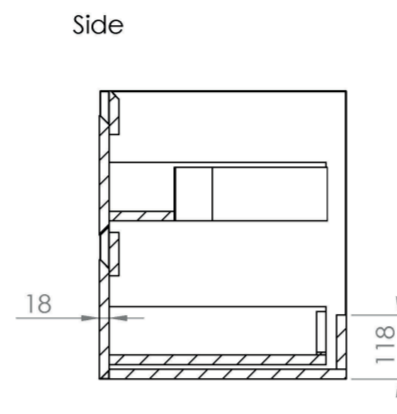

TECHNICAL DRAWING

Saneux reserves the right to alter the specifications and product range without prior notice. Dimensions are given as a guide only. Dimensions should not be used for surrounding furniture, fixtures and fittings until the product is on site.

<https://saneux.com/products/uni-80cm-2-drawer-wall-mounted-unit-matte-anthracite-1>