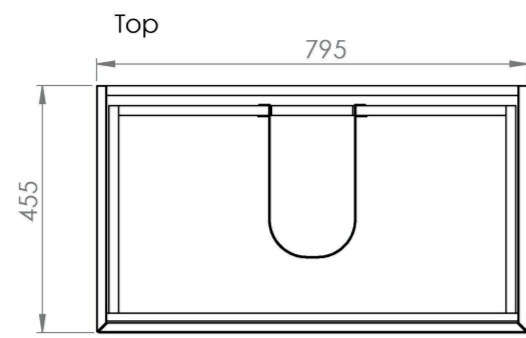

TECHNICAL DRAWING

Saneux reserves the right to alter the specifications and product range without prior notice. Dimensions are given as a guide only. Dimensions should not be used for surrounding furniture, fixtures and fittings until the product is on site.

<https://saneux.com/products/uni-80cm-2-drawer-wall-mounted-unit-matte-anthracite-1>