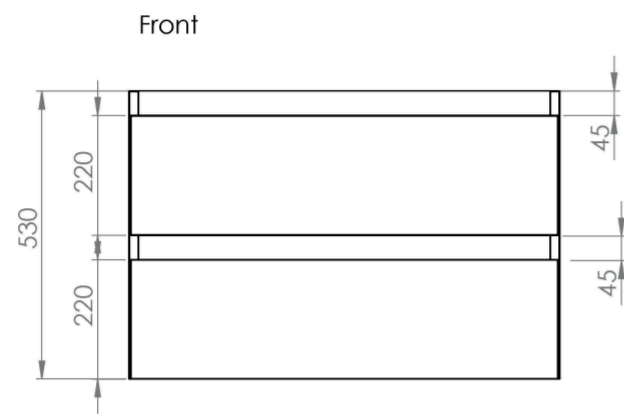

TECHNICAL DRAWING

Saneux reserves the right to alter the specifications and product range without prior notice. Dimensions are given as a guide only. Dimensions should not be used for surrounding furniture, fixtures and fittings until the product is on site.

<https://saneux.com/products/uni-80cm-2-drawer-wall-mounted-unit-matte-anthracite-1>