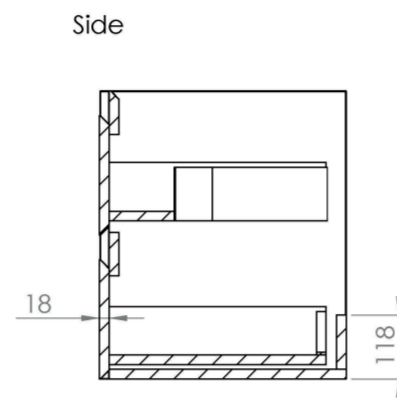

TECHNICAL DRAWING

Saneux reserves the right to alter the specifications and product range without prior notice. Dimensions are given as a guide only. Dimensions should not be used for surrounding furniture, fixtures and fittings until the product is on site.

<https://saneux.com/products/uni-80cm-2-drawer-wall-mounted-unit-english-oak-1>