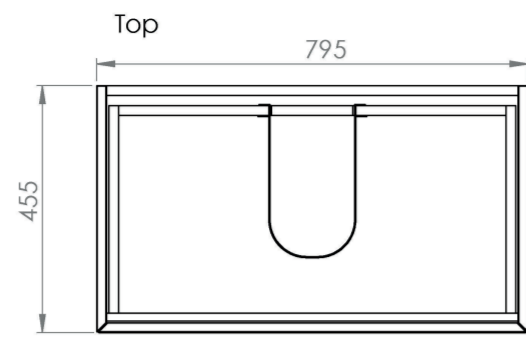

TECHNICAL DRAWING

Saneux reserves the right to alter the specifications and product range without prior notice. Dimensions are given as a guide only. Dimensions should not be used for surrounding furniture, fixtures and fittings until the product is on site.

<https://saneux.com/products/uni-80cm-2-drawer-wall-mounted-unit-english-oak-1>