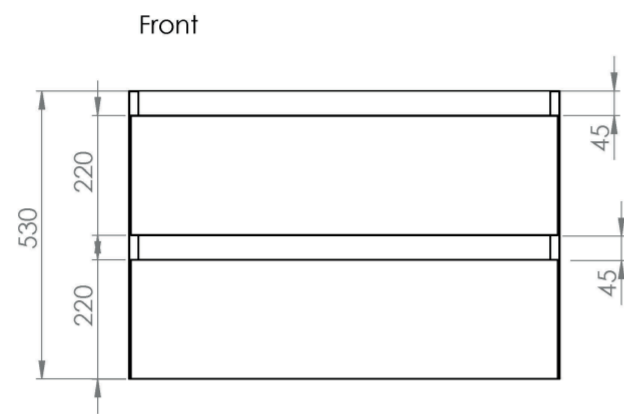

TECHNICAL DRAWING

Saneux reserves the right to alter the specifications and product range without prior notice. Dimensions are given as a guide only. Dimensions should not be used for surrounding furniture, fixtures and fittings until the product is on site.

<https://saneux.com/products/uni-80cm-2-drawer-wall-mounted-unit-english-oak-1>