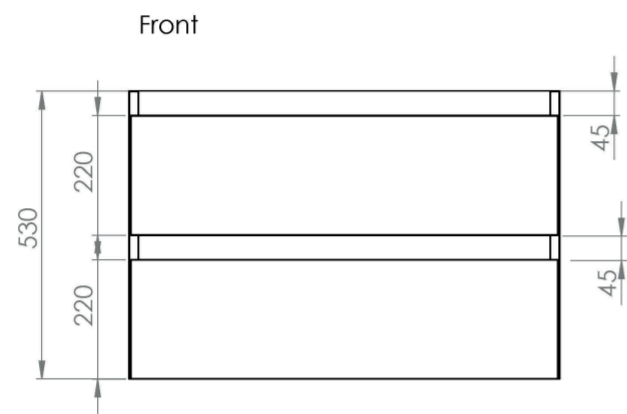

TECHNICAL DRAWING

Saneux reserves the right to alter the specifications and product range without prior notice. Dimensions are given as a guide only. Dimensions should not be used for surrounding furniture, fixtures and fittings until the product is on site.

<https://saneux.com/products/uni-80cm-2-drawer-wall-mounted-unit-english-oak-1>