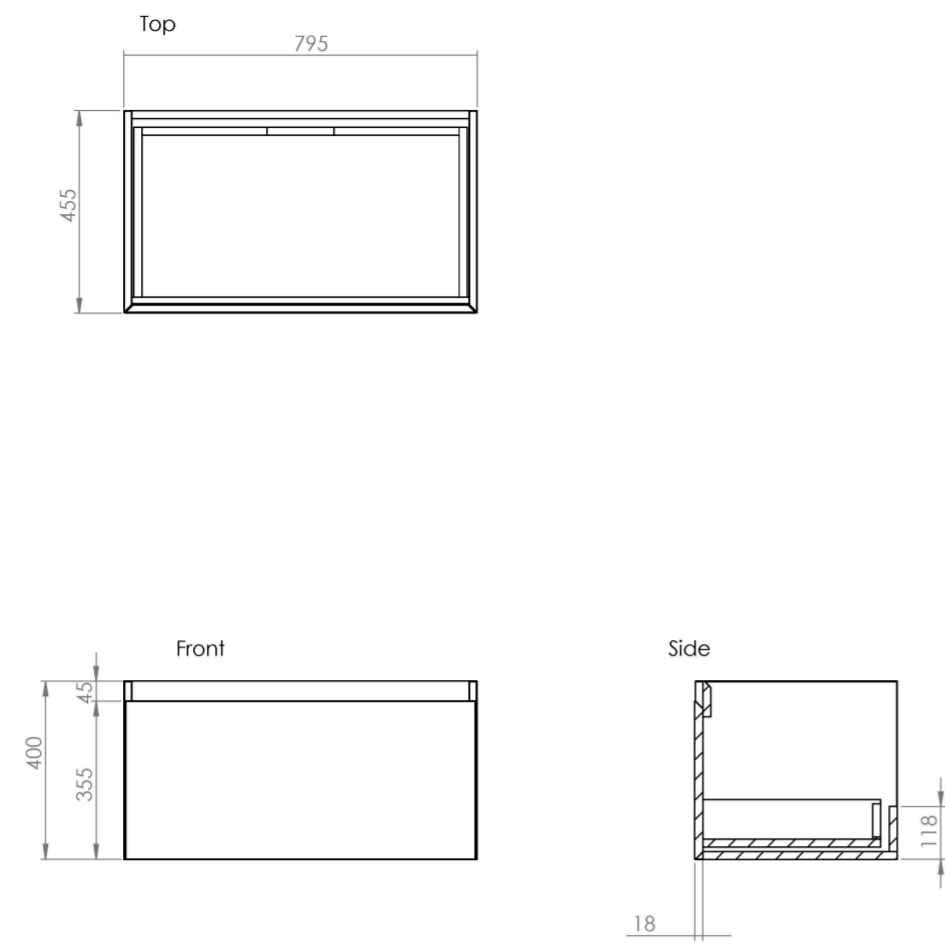

UNI 80CM 1 DRAWER WALL MOUNTED UNIT - ENGLISH OAK

Product Code: UNI080W1.EO

PRODUCT INFORMATION

Finish:	English Oak
Height:	400mm
Width:	795mm
Depth:	455mm
Material	MDF, MFC
Weight	30kg
Guarantee	5 years
Configuration	1 Drawer
Drawer Type	Soft close
Compatible Basin(s)	UN080B, UN080B.0TH
Compatible Countertop(s)	UN080T.MA, UN080T.MW, UN080T.EO, UN080T.MC, UN080T.C, UN080T.MW.2
Other Features	Easy installation Quick release drawers Saneux branded drawer covers

The 80cm 1 drawer wall mounted unit has plenty of storage space, and the finer detail of a soft closing drawer prevents slamming. Opt for the English oak finish to bring a natural element into your bathroom, and pair it with either a UNI countertop or UNI 80cm slim profile basin.

*Basin to be purchased separately

Compatible basins: UN080B, UN080B.0TH

TECHNICAL DRAWING

Saneux reserves the right to alter the specifications and product range without prior notice. Dimensions are given as a guide only. Dimensions should not be used for surrounding furniture, fixtures and fittings until the product is on site.