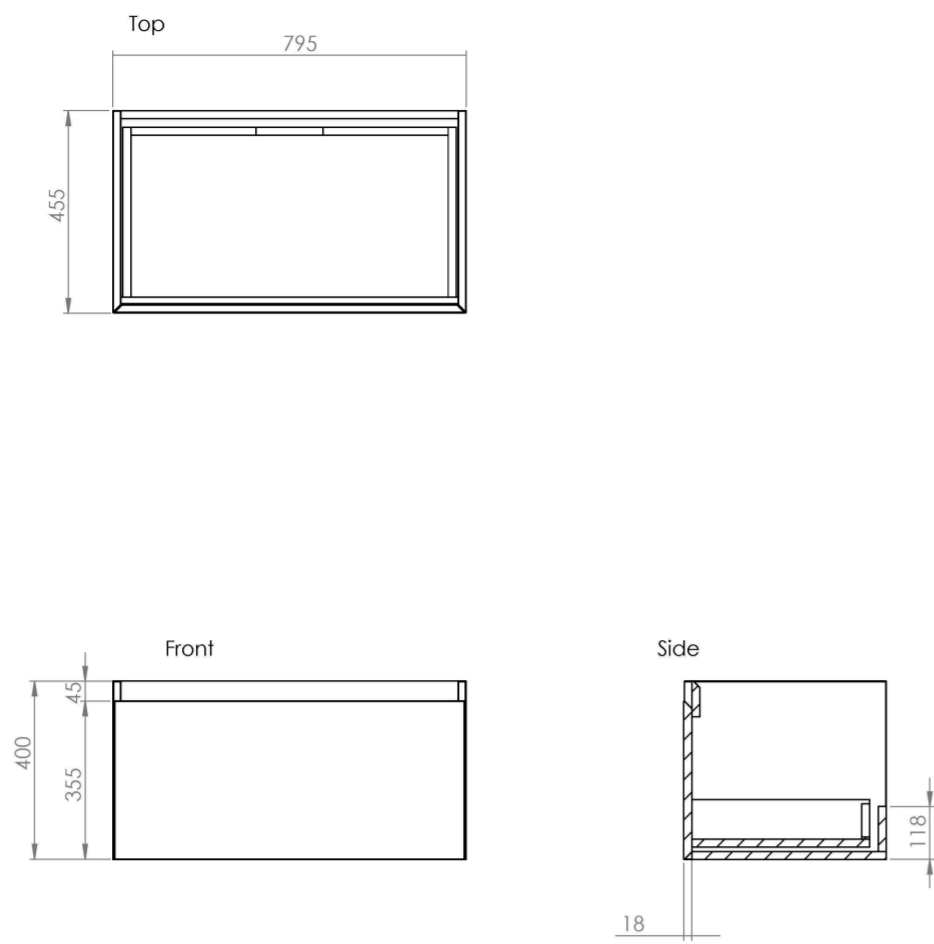

UNI 80CM 1 DRAWER WALL MOUNTED UNIT - ENGLISH OAK

Product Code: UNI080W1.EO

PRODUCT INFORMATION

Finish:	English Oak
Height:	400mm
Width:	795mm
Depth:	455mm
Material	MDF, MFC
Weight	30kg
Guarantee	5 years
Configuration	1 Drawer
Drawer Type	Soft close
Compatible Basin(s)	UN080B, UN080B.0TH
Compatible Countertop(s)	UN080T.MA, UN080T.MW, UN080T.EO, UN080T.MC, UN080T.C, UN080T.MW.2
Other Features	Easy installation Quick release drawers Saneux branded drawer covers

The 80cm 1 drawer wall mounted unit has plenty of storage space, and the finer detail of a soft closing drawer prevents slamming. Opt for the English oak finish to bring a natural element into your bathroom, and pair it with either a UNI countertop or UNI 80cm slim profile basin.

*Basin to be purchased separately

Compatible basins: UN080B, UN080B.0TH

TECHNICAL DRAWING

Saneux reserves the right to alter the specifications and product range without prior notice. Dimensions are given as a guide only. Dimensions should not be used for surrounding furniture, fixtures and fittings until the product is on site.