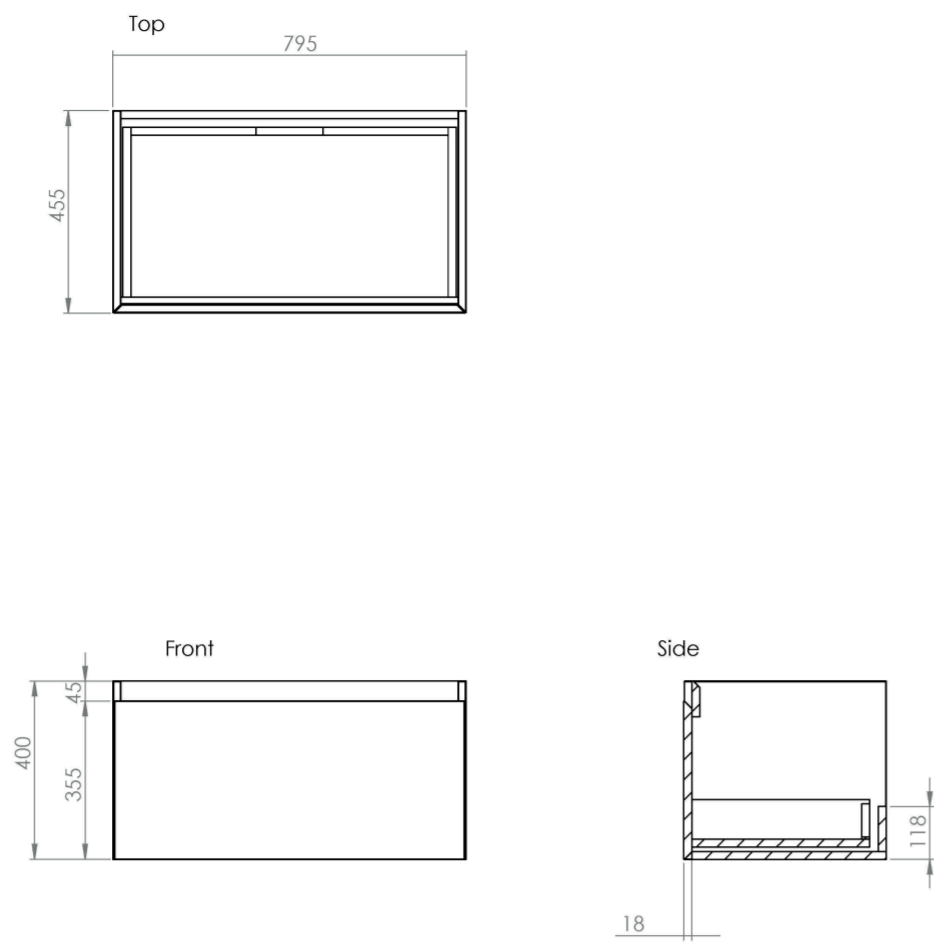

UNI 80CM 1 DRAWER WALL MOUNTED UNIT - ENGLISH OAK

Product Code: UNI080W1.EO

PRODUCT INFORMATION

Finish:	English Oak
Height:	400mm
Width:	795mm
Depth:	455mm
Material	MDF, MFC
Weight	30kg
Guarantee	5 years
Configuration	1 Drawer
Drawer Type	Soft close
Compatible Basin(s)	UN080B, UN080B.0TH
Compatible Countertop(s)	UN080T.MA, UN080T.MW, UN080T.EO, UN080T.MC, UN080T.C, UN080T.MW.2
Other Features	Easy installation Quick release drawers Saneux branded drawer covers

The 80cm 1 drawer wall mounted unit has plenty of storage space, and the finer detail of a soft closing drawer prevents slamming. Opt for the English oak finish to bring a natural element into your bathroom, and pair it with either a UNI countertop or UNI 80cm slim profile basin.

*Basin to be purchased separately

Compatible basins: UN080B, UN080B.0TH

TECHNICAL DRAWING

Saneux reserves the right to alter the specifications and product range without prior notice. Dimensions are given as a guide only. Dimensions should not be used for surrounding furniture, fixtures and fittings until the product is on site.