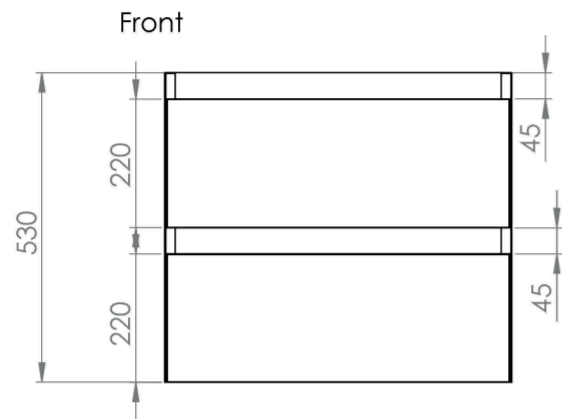

TECHNICAL DRAWING

Saneux reserves the right to alter the specifications and product range without prior notice. Dimensions are given as a guide only. Dimensions should not be used for surrounding furniture, fixtures and fittings until the product is on site.

<https://saneux.com/products/uni-60cm-2-drawer-wall-mounted-unit-matte-anthracite>