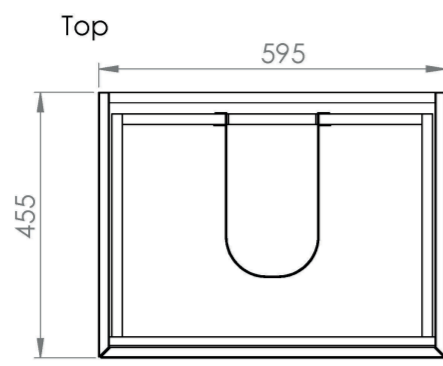

TECHNICAL DRAWING

Saneux reserves the right to alter the specifications and product range without prior notice. Dimensions are given as a guide only. Dimensions should not be used for surrounding furniture, fixtures and fittings until the product is on site.

<https://saneux.com/products/uni-60cm-2-drawer-wall-mounted-unit-matte-anthracite>