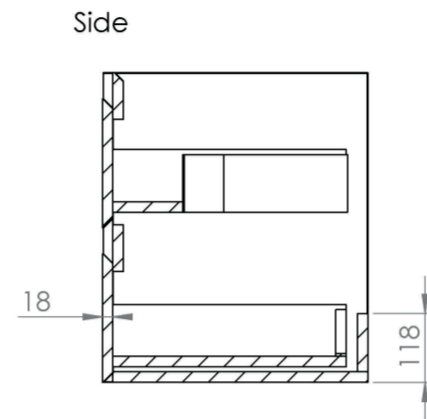

TECHNICAL DRAWING

Saneux reserves the right to alter the specifications and product range without prior notice. Dimensions are given as a guide only. Dimensions should not be used for surrounding furniture, fixtures and fittings until the product is on site.

<https://saneux.com/products/uni-60cm-2-drawer-wall-mounted-unit-matte-anthracite>