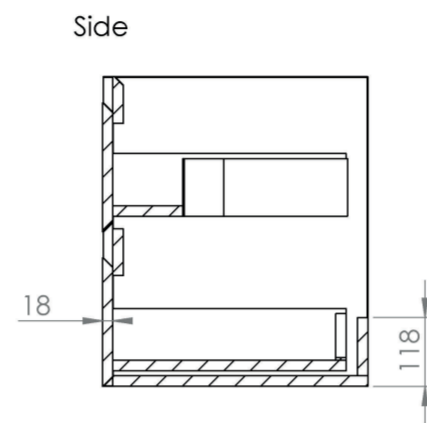

TECHNICAL DRAWING

Saneux reserves the right to alter the specifications and product range without prior notice. Dimensions are given as a guide only. Dimensions should not be used for surrounding furniture, fixtures and fittings until the product is on site.

<https://saneux.com/products/uni-60cm-2-drawer-wall-mounted-unit-matte-white>