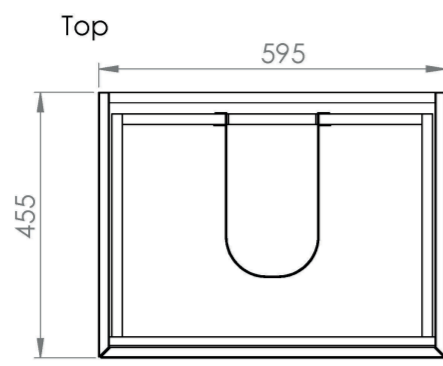

TECHNICAL DRAWING

Saneux reserves the right to alter the specifications and product range without prior notice. Dimensions are given as a guide only. Dimensions should not be used for surrounding furniture, fixtures and fittings until the product is on site.

<https://saneux.com/products/uni-60cm-2-drawer-wall-mounted-unit-matte-white>