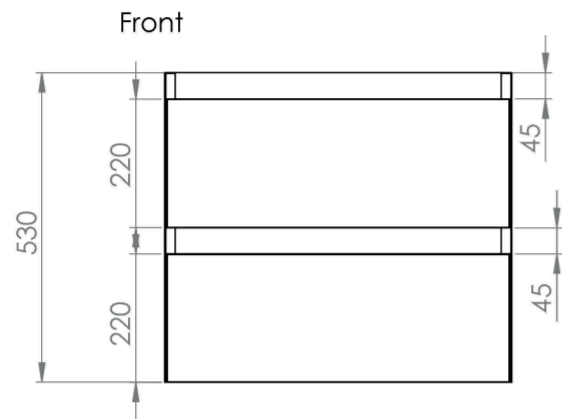

TECHNICAL DRAWING

Saneux reserves the right to alter the specifications and product range without prior notice. Dimensions are given as a guide only. Dimensions should not be used for surrounding furniture, fixtures and fittings until the product is on site.

<https://saneux.com/products/uni-60cm-2-drawer-wall-mounted-unit-matte-white>