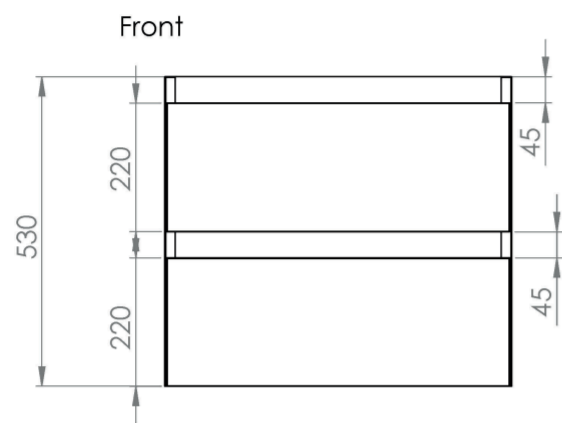

TECHNICAL DRAWING

Saneux reserves the right to alter the specifications and product range without prior notice. Dimensions are given as a guide only. Dimensions should not be used for surrounding furniture, fixtures and fittings until the product is on site.

<https://saneux.com/products/uni-60cm-2-drawer-wall-mounted-unit-matte-white>