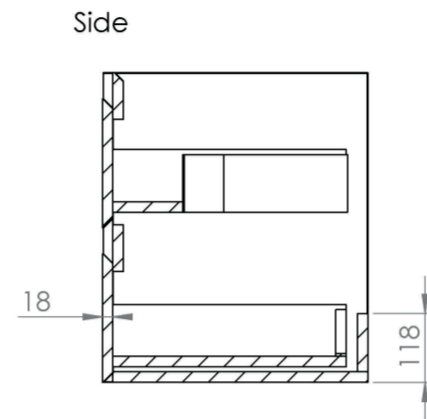

TECHNICAL DRAWING

Saneux reserves the right to alter the specifications and product range without prior notice. Dimensions are given as a guide only. Dimensions should not be used for surrounding furniture, fixtures and fittings until the product is on site.

<https://saneux.com/products/uni-60cm-2-drawer-wall-mounted-unit-matte-white>