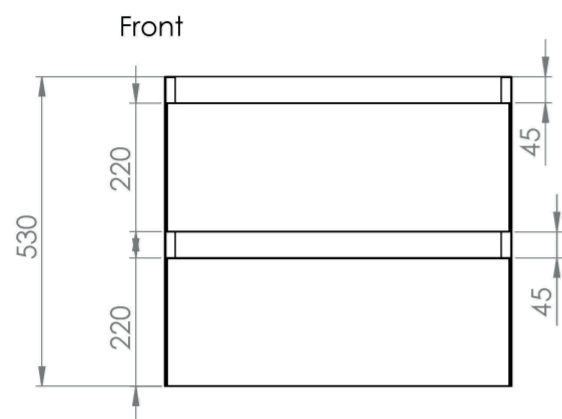

TECHNICAL DRAWING

Saneux reserves the right to alter the specifications and product range without prior notice. Dimensions are given as a guide only. Dimensions should not be used for surrounding furniture, fixtures and fittings until the product is on site.

<https://saneux.com/products/uni-60cm-2-drawer-wall-mounted-unit-english-oak>