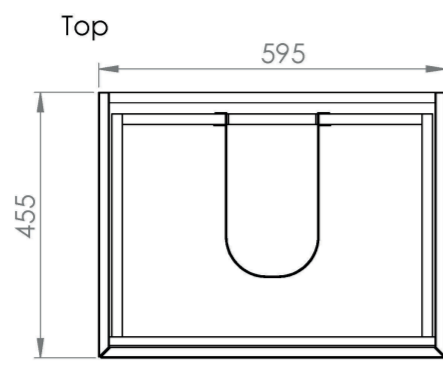

TECHNICAL DRAWING

Saneux reserves the right to alter the specifications and product range without prior notice. Dimensions are given as a guide only. Dimensions should not be used for surrounding furniture, fixtures and fittings until the product is on site.

<https://saneux.com/products/uni-60cm-2-drawer-wall-mounted-unit-english-oak>