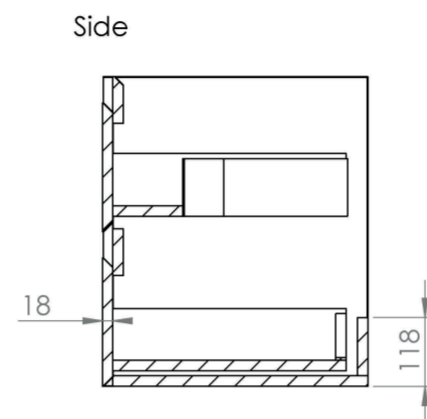

TECHNICAL DRAWING

Saneux reserves the right to alter the specifications and product range without prior notice. Dimensions are given as a guide only. Dimensions should not be used for surrounding furniture, fixtures and fittings until the product is on site.

<https://saneux.com/products/uni-60cm-2-drawer-wall-mounted-unit-english-oak>