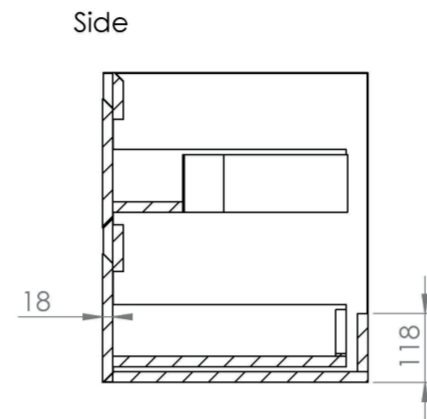

TECHNICAL DRAWING

Saneux reserves the right to alter the specifications and product range without prior notice. Dimensions are given as a guide only. Dimensions should not be used for surrounding furniture, fixtures and fittings until the product is on site.

<https://saneux.com/products/uni-60cm-2-drawer-wall-mounted-unit-english-oak>