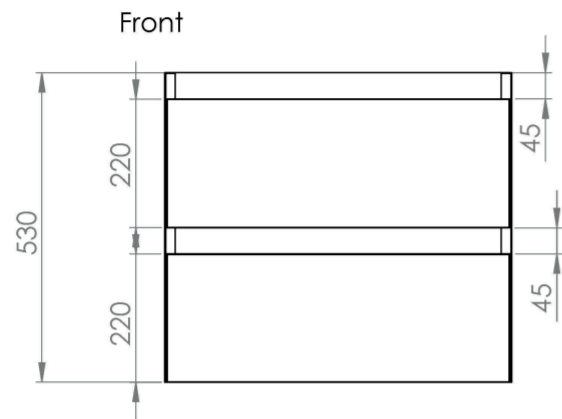

TECHNICAL DRAWING

Saneux reserves the right to alter the specifications and product range without prior notice. Dimensions are given as a guide only. Dimensions should not be used for surrounding furniture, fixtures and fittings until the product is on site.

<https://saneux.com/products/uni-60cm-2-drawer-wall-mounted-unit-english-oak>