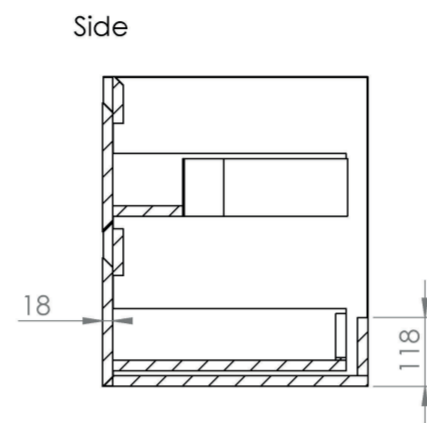

TECHNICAL DRAWING

Saneux reserves the right to alter the specifications and product range without prior notice. Dimensions are given as a guide only. Dimensions should not be used for surrounding furniture, fixtures and fittings until the product is on site.

<https://saneux.com/products/uni-60cm-2-drawer-wall-mounted-unit-english-oak>