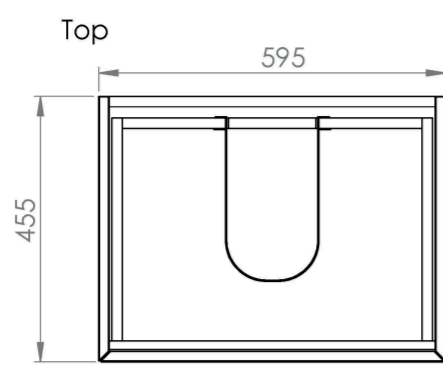

TECHNICAL DRAWING

Saneux reserves the right to alter the specifications and product range without prior notice. Dimensions are given as a guide only. Dimensions should not be used for surrounding furniture, fixtures and fittings until the product is on site.

<https://saneux.com/products/uni-60cm-2-drawer-wall-mounted-unit-english-oak>