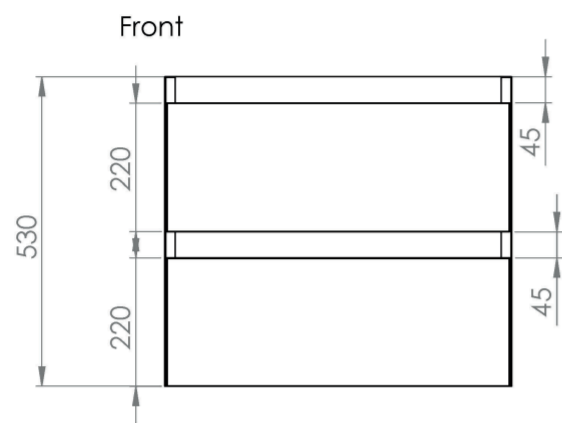

TECHNICAL DRAWING

Saneux reserves the right to alter the specifications and product range without prior notice. Dimensions are given as a guide only. Dimensions should not be used for surrounding furniture, fixtures and fittings until the product is on site.

<https://saneux.com/products/uni-60cm-2-drawer-wall-mounted-unit-english-oak>