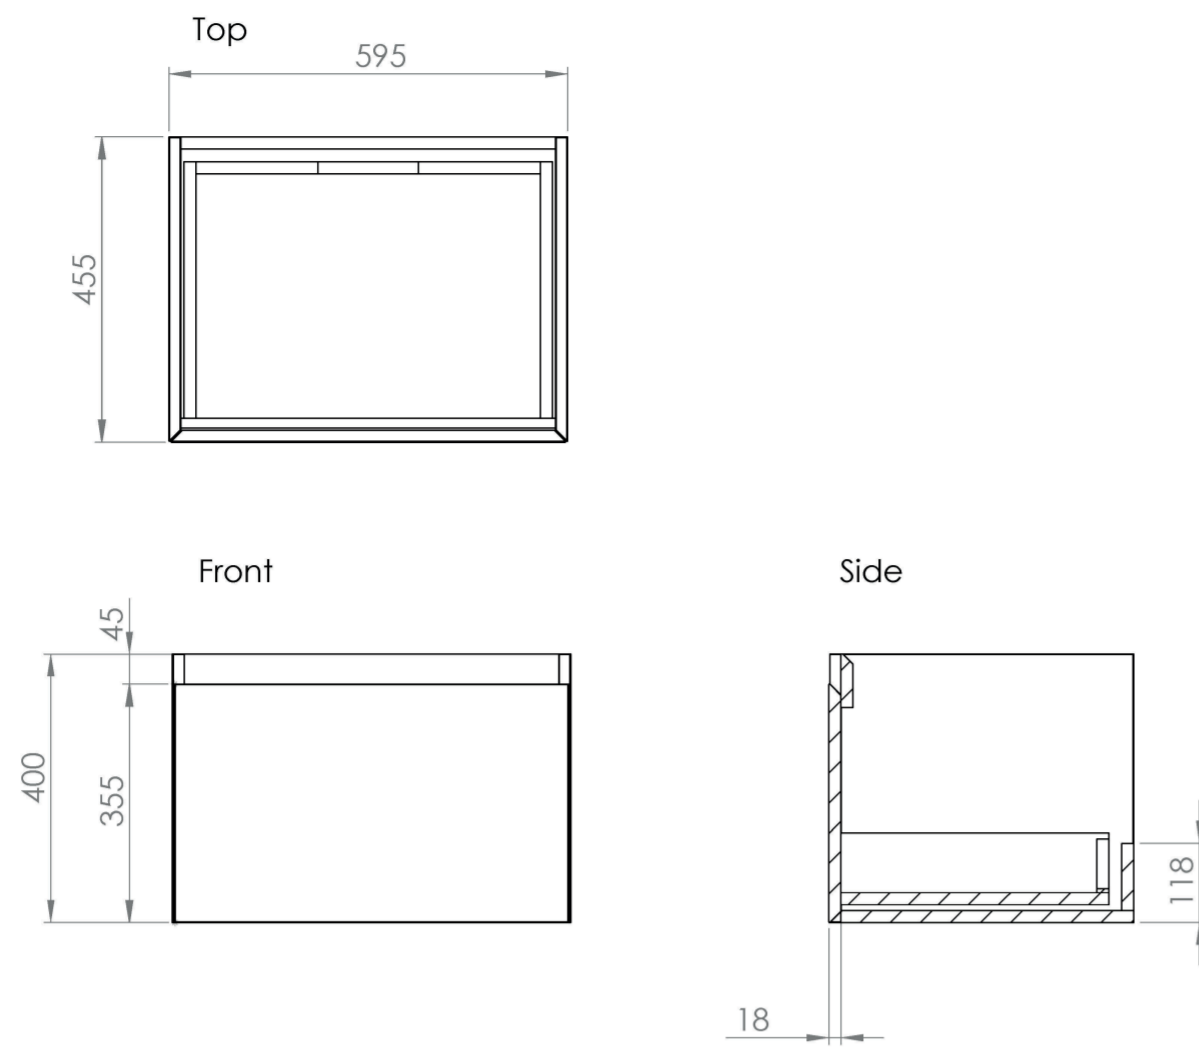

TECHNICAL DRAWING

Saneux reserves the right to alter the specifications and product range without prior notice. Dimensions are given as a guide only. Dimensions should not be used for surrounding furniture, fixtures and fittings until the product is on site.

<https://saneux.com/products/uni-60cm-1-drawer-wall-mounted-unit-matte-anthracite-1>