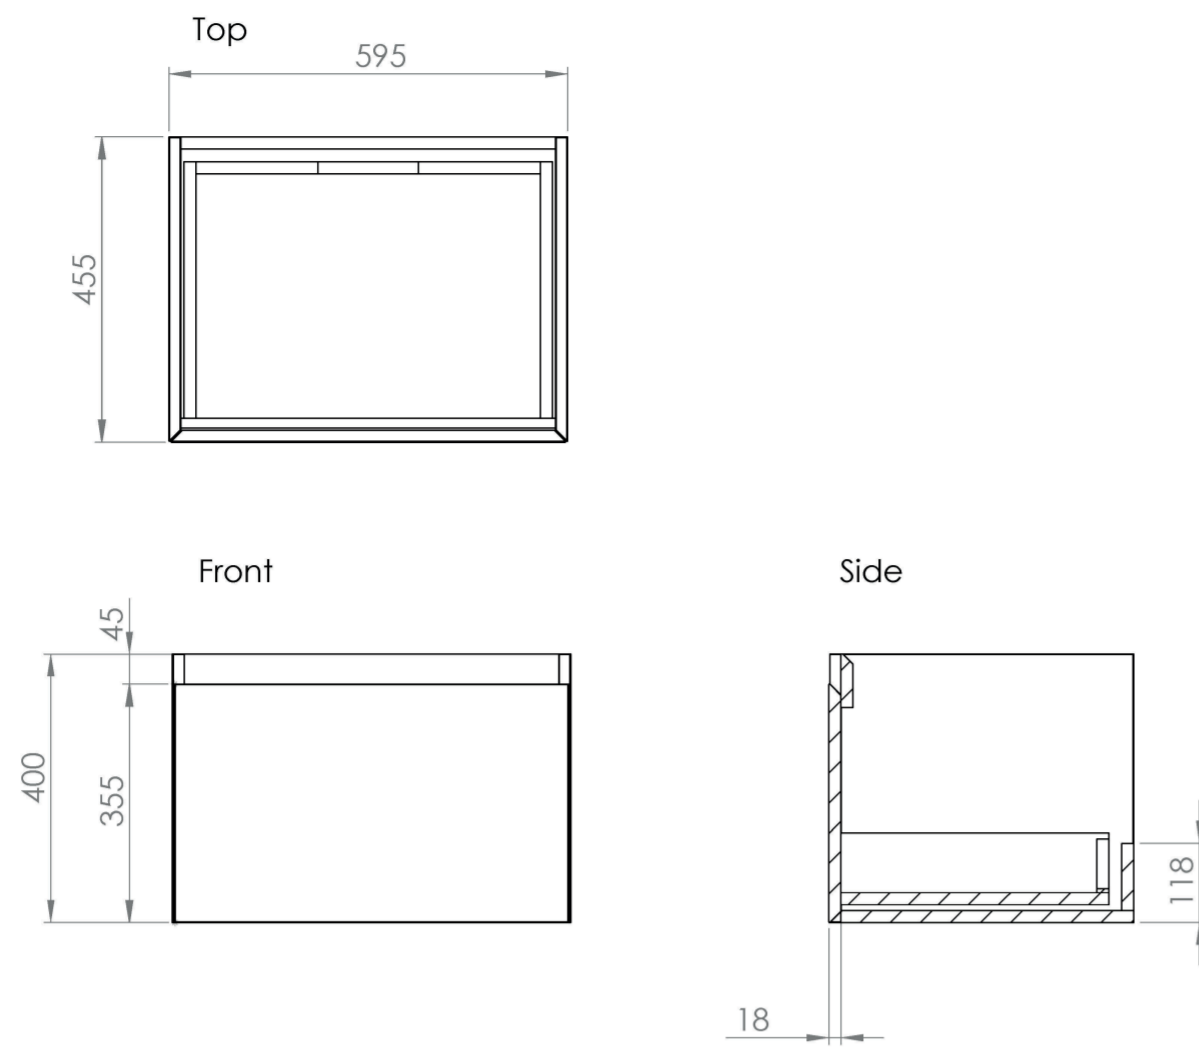

TECHNICAL DRAWING

Saneux reserves the right to alter the specifications and product range without prior notice. Dimensions are given as a guide only. Dimensions should not be used for surrounding furniture, fixtures and fittings until the product is on site.

<https://saneux.com/products/uni-60cm-1-drawer-wall-mounted-unit-english-oak-1>