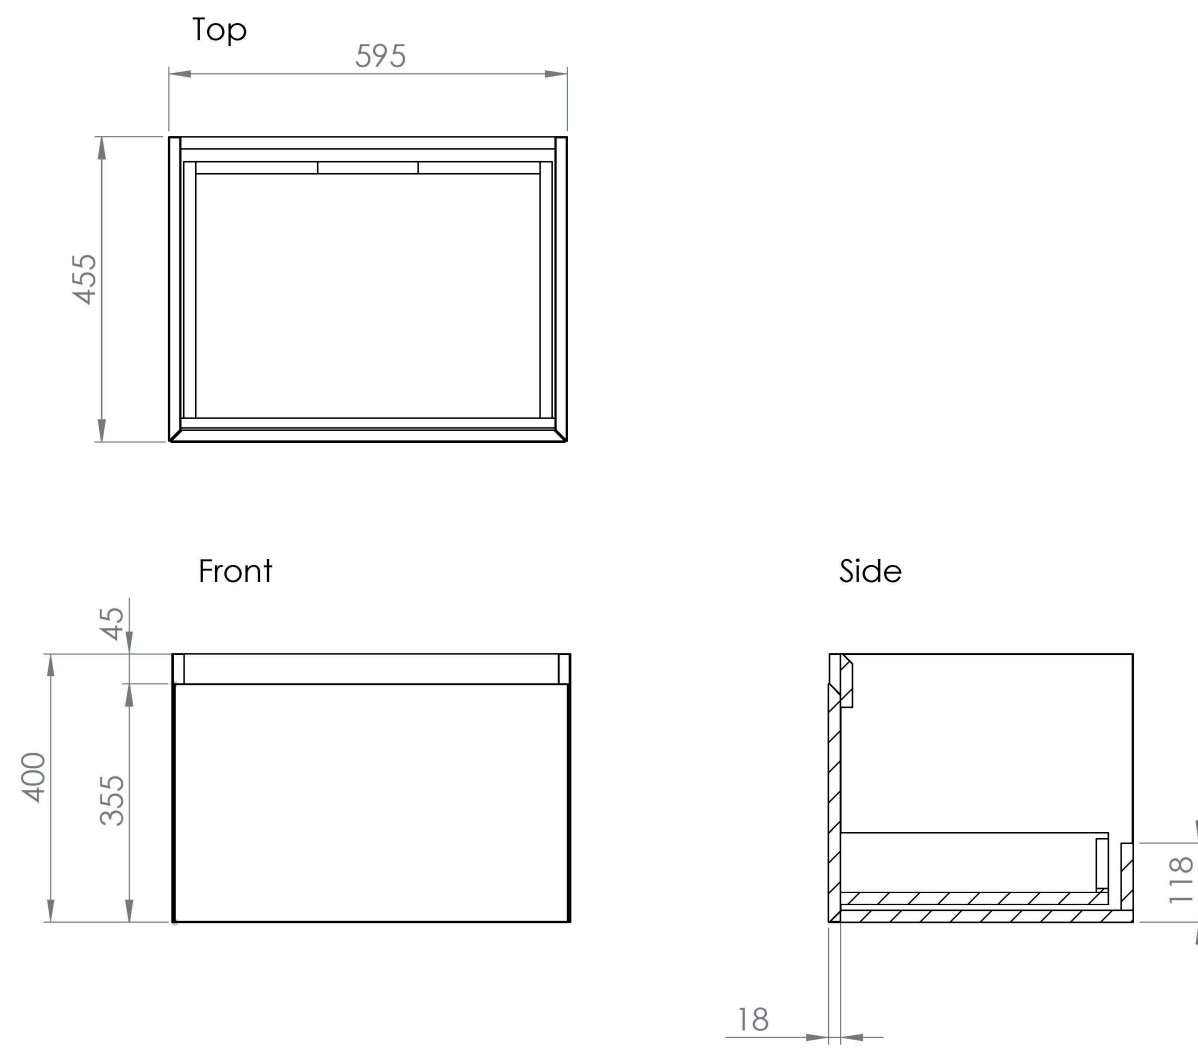

TECHNICAL DRAWING

Saneux reserves the right to alter the specifications and product range without prior notice. Dimensions are given as a guide only. Dimensions should not be used for surrounding furniture, fixtures and fittings until the product is on site.

<https://saneux.com/products/uni-60cm-1-drawer-wall-mounted-unit-english-oak-1>