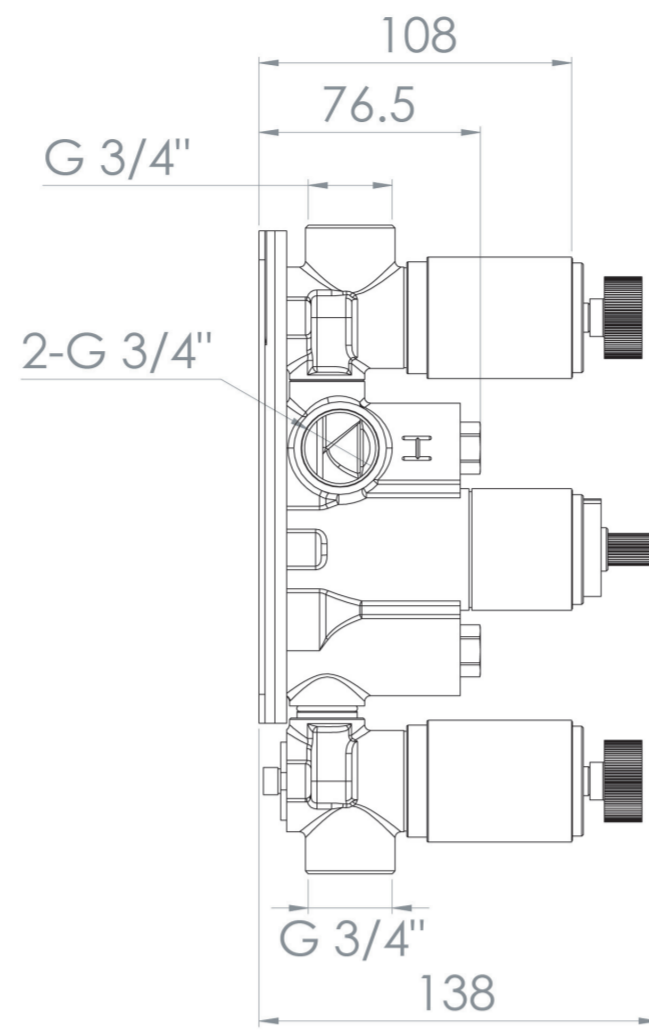

COS 2 WAY THERMOSTATIC LOW PRESSURE SHOWER VALVE KIT IN LANDSCAPE - MATTE BLACK

Product Code: CO222.LMB

PRODUCT INFORMATION

Finish:	Matte Black (Electroplated)
Height:	120mm
Width:	275mm
Depth:	185mm
Material	Brass, Stainless Steel
Weight	4.07kg
Approvals/Standards	WRAS
Guarantee	5 years
Outlets	2

DESCRIPTION

The COS collection was designed to create brassware that was both modern and classic to suit any style of bathroom.

This COS 2 way thermostatic shower valve with 3 handles in a modern matte black finish will instantly add a luxurious touch to your shower and bathroom as a whole.

This landscape thermostatic valve has 2 outlets which allows it to control a shower head and handset, a handset and bath filler, or a shower head and bath filler with its 3 handles. The left and right handles control the on/off function of the two components, whilst the middle handle controls the water temperature.

*WRAS Approved valve

TECHNICAL DRAWING

FLOW RATE

- 1 Bar - Flowrate: 21 l/min
- 2 Bar - Flowrate: 28.5 l/min
- 3 Bar - Flowrate: 35 l/min

Saneux reserves the right to alter the specifications and product range without prior notice. Dimensions are given as a guide only. Dimensions should not be used for surrounding furniture, fixtures and fittings until the product is on site.