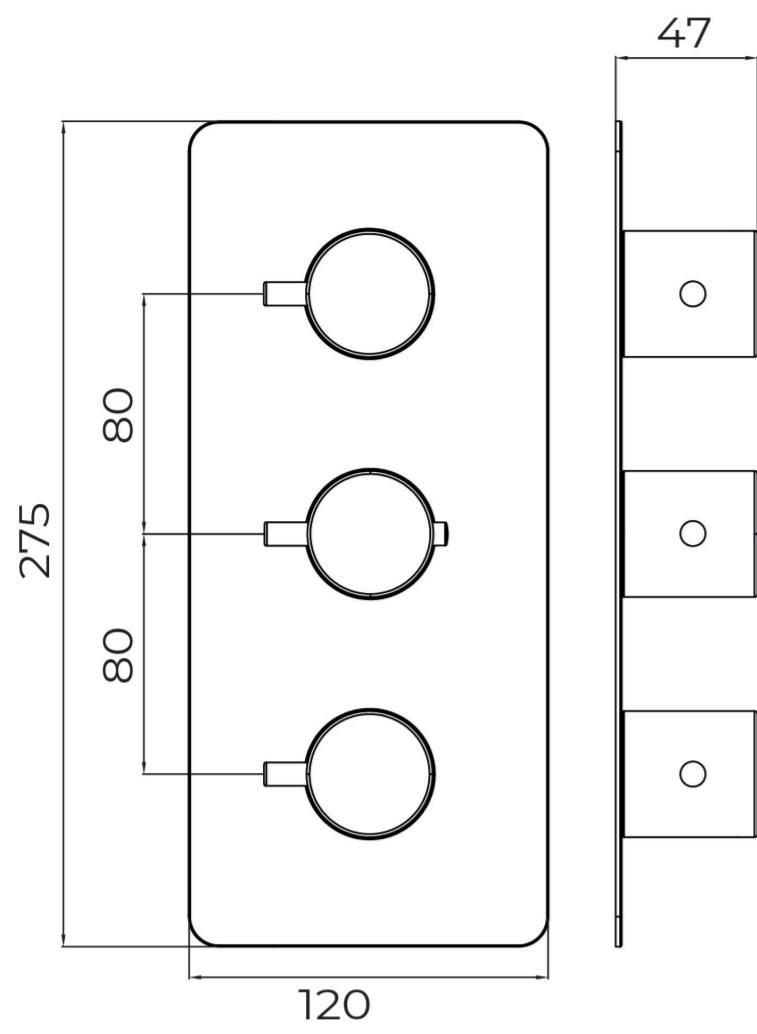

COS 2 WAY THERMOSTATIC LOW PRESSURE SHOWER VALVE KIT IN LANDSCAPE - MATTE BLACK

Product Code: CO222.LMB

PRODUCT INFORMATION

Finish:	Matte Black (Electroplated)
Height:	120mm
Width:	275mm
Depth:	185mm
Material	Brass, Stainless Steel
Weight	4.07kg
Approvals/Standards	WRAS
Guarantee	5 years
Outlets	2

DESCRIPTION

The COS collection was designed to create brassware that was both modern and classic to suit any style of bathroom.

This COS 2 way thermostatic shower valve with 3 handles in a modern matte black finish will instantly add a luxurious touch to your shower and bathroom as a whole.

This landscape thermostatic valve has 2 outlets which allows it to control a shower head and handset, a handset and bath filler, or a shower head and bath filler with its 3 handles. The left and right handles control the on/off function of the two components, whilst the middle handle controls the water temperature.

*WRAS Approved valve

TECHNICAL DRAWING

FLOW RATE

- 1 Bar - Flowrate: 21 l/min
- 2 Bar - Flowrate: 28.5 l/min
- 3 Bar - Flowrate: 35 l/min

Saneux reserves the right to alter the specifications and product range without prior notice. Dimensions are given as a guide only. Dimensions should not be used for surrounding furniture, fixtures and fittings until the product is on site.