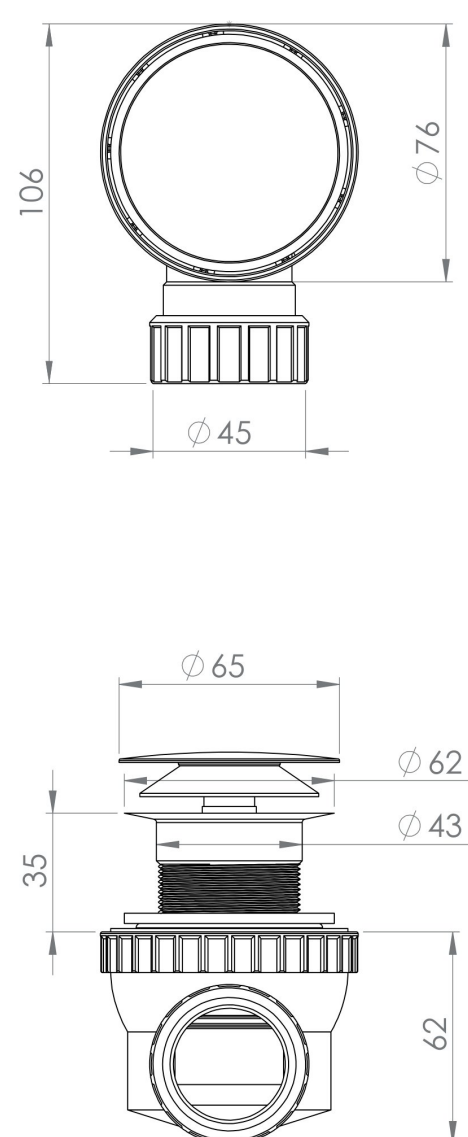

TECHNICAL DRAWING

Saneux reserves the right to alter the specifications and product range without prior notice. Dimensions are given as a guide only. Dimensions should not be used for surrounding furniture, fixtures and fittings until the product is on site.