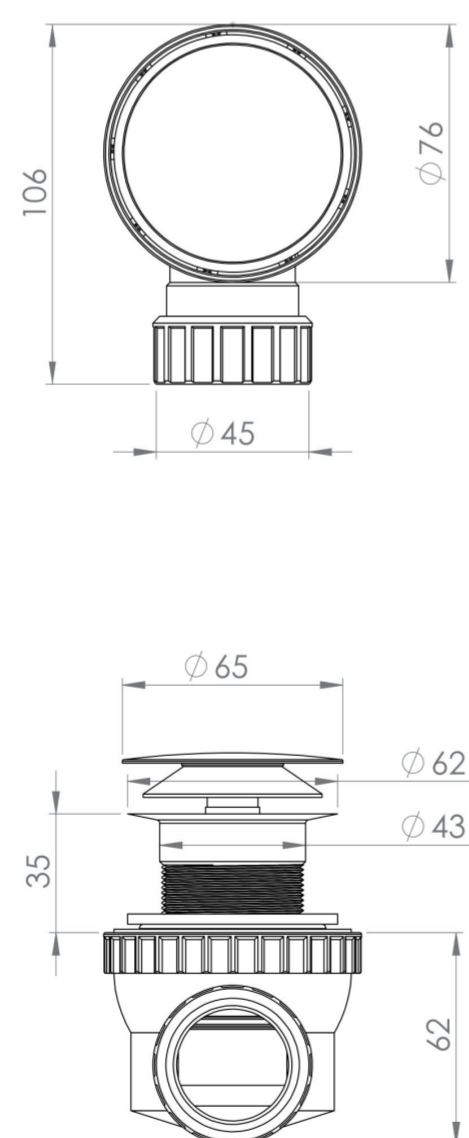

TECHNICAL DRAWING

Saneux reserves the right to alter the specifications and product range without prior notice. Dimensions are given as a guide only. Dimensions should not be used for surrounding furniture, fixtures and fittings until the product is on site.