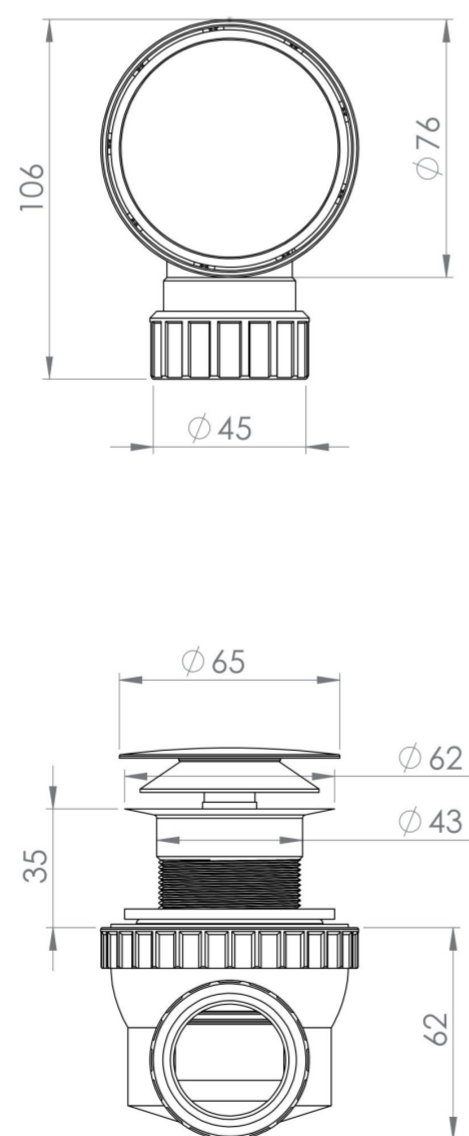

TECHNICAL DRAWING

Saneux reserves the right to alter the specifications and product range without prior notice. Dimensions are given as a guide only. Dimensions should not be used for surrounding furniture, fixtures and fittings until the product is on site.