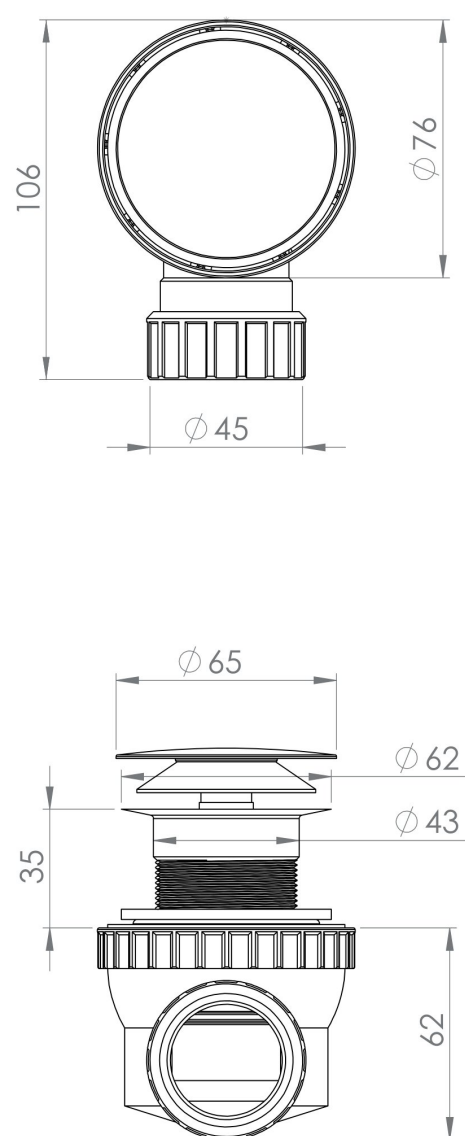

TECHNICAL DRAWING

Saneux reserves the right to alter the specifications and product range without prior notice. Dimensions are given as a guide only. Dimensions should not be used for surrounding furniture, fixtures and fittings until the product is on site.