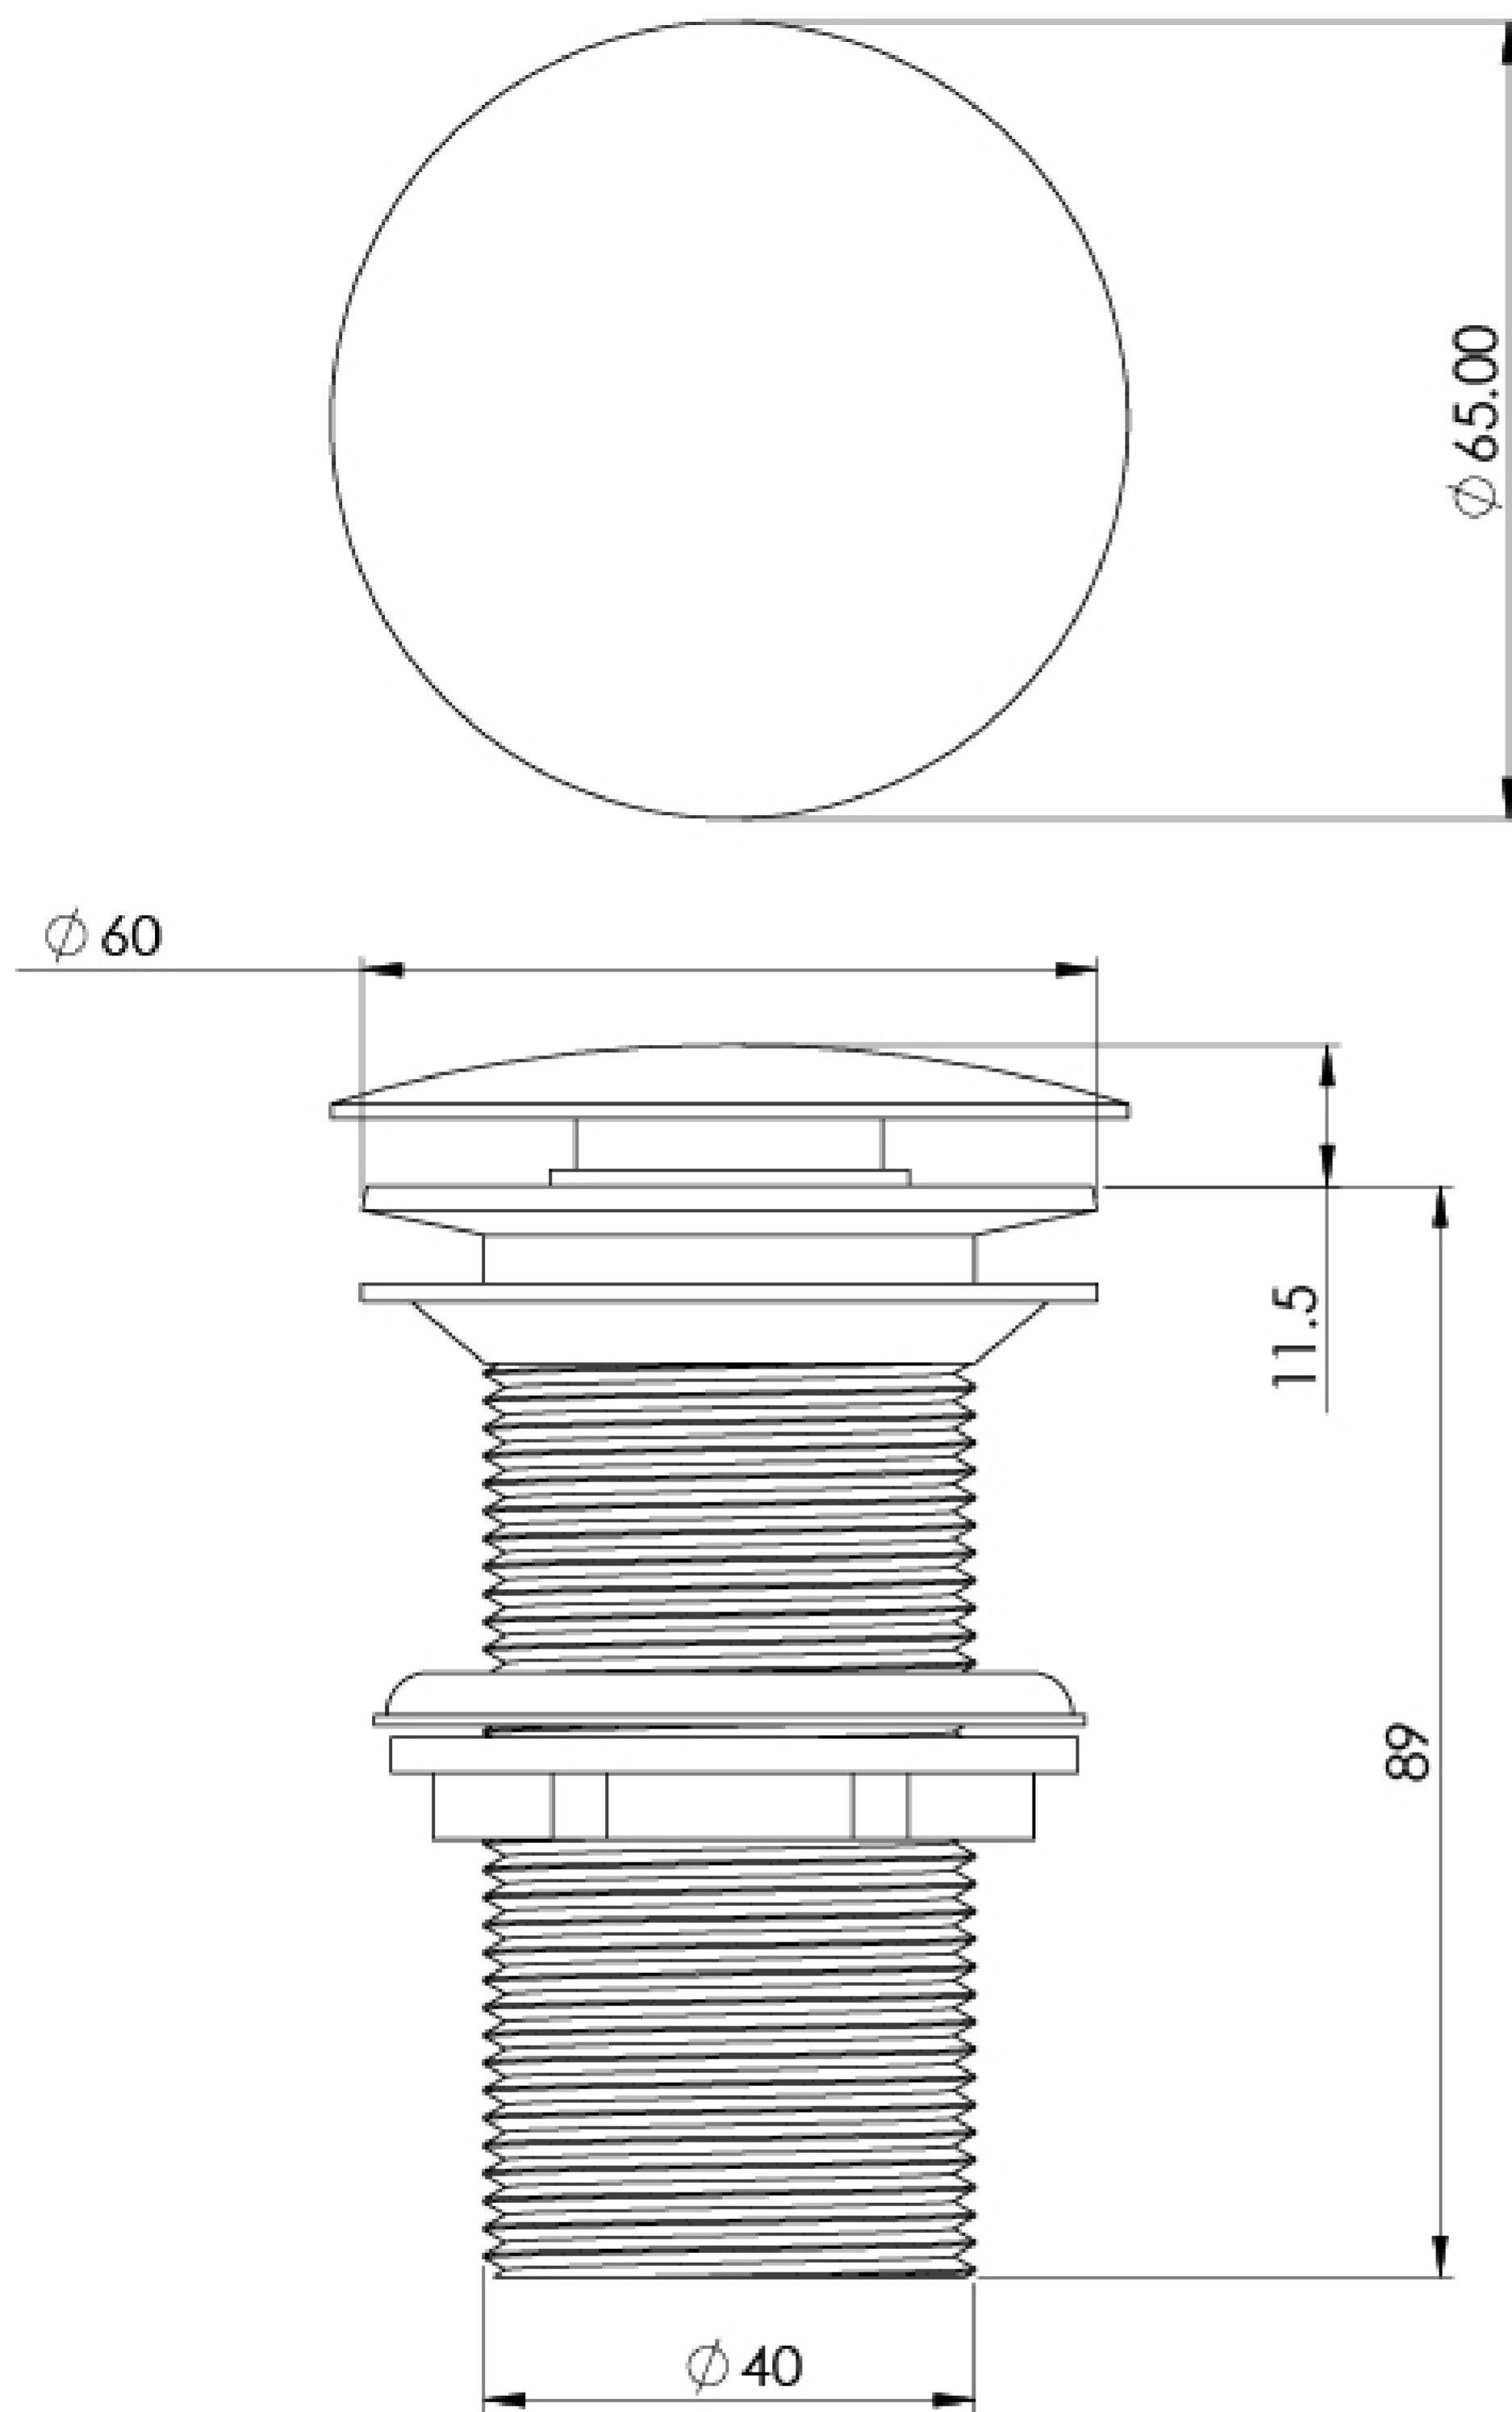

TECHNICAL DRAWING

Saneux reserves the right to alter the specifications and product range without prior notice. Dimensions are given as a guide only. Dimensions should not be used for surrounding furniture, fixtures and fittings until the product is on site.