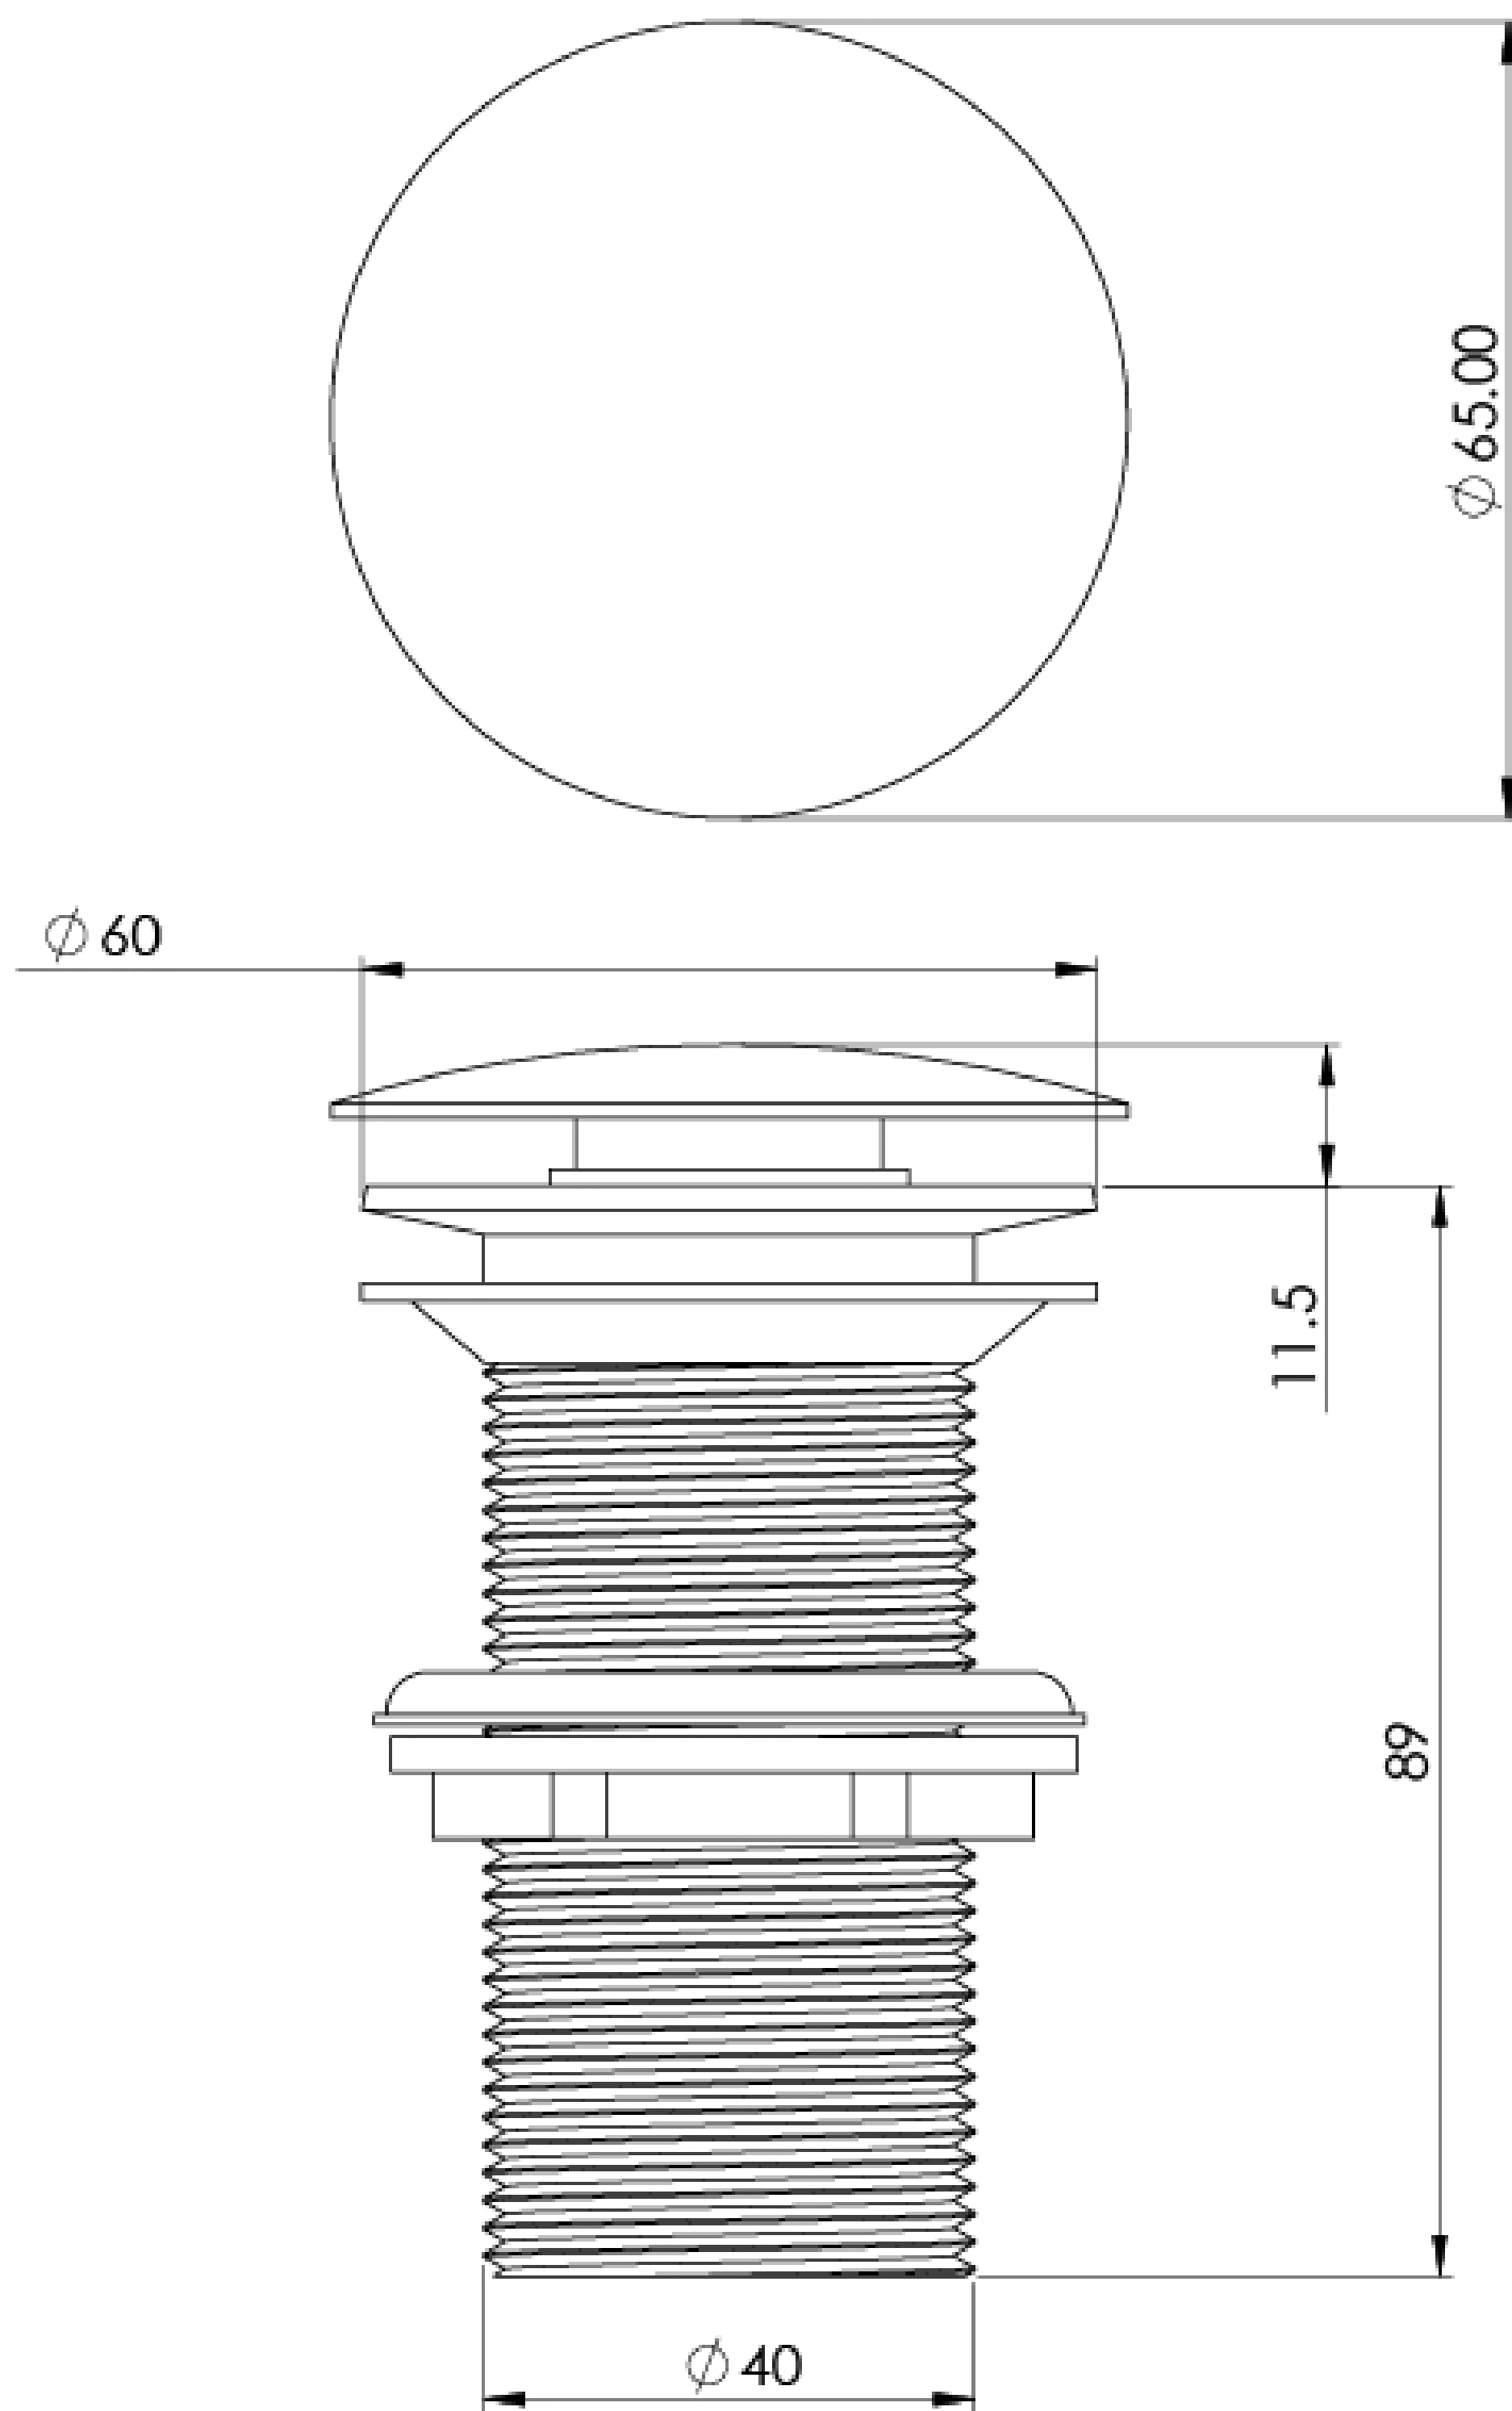

TECHNICAL DRAWING

Saneux reserves the right to alter the specifications and product range without prior notice. Dimensions are given as a guide only. Dimensions should not be used for surrounding furniture, fixtures and fittings until the product is on site.