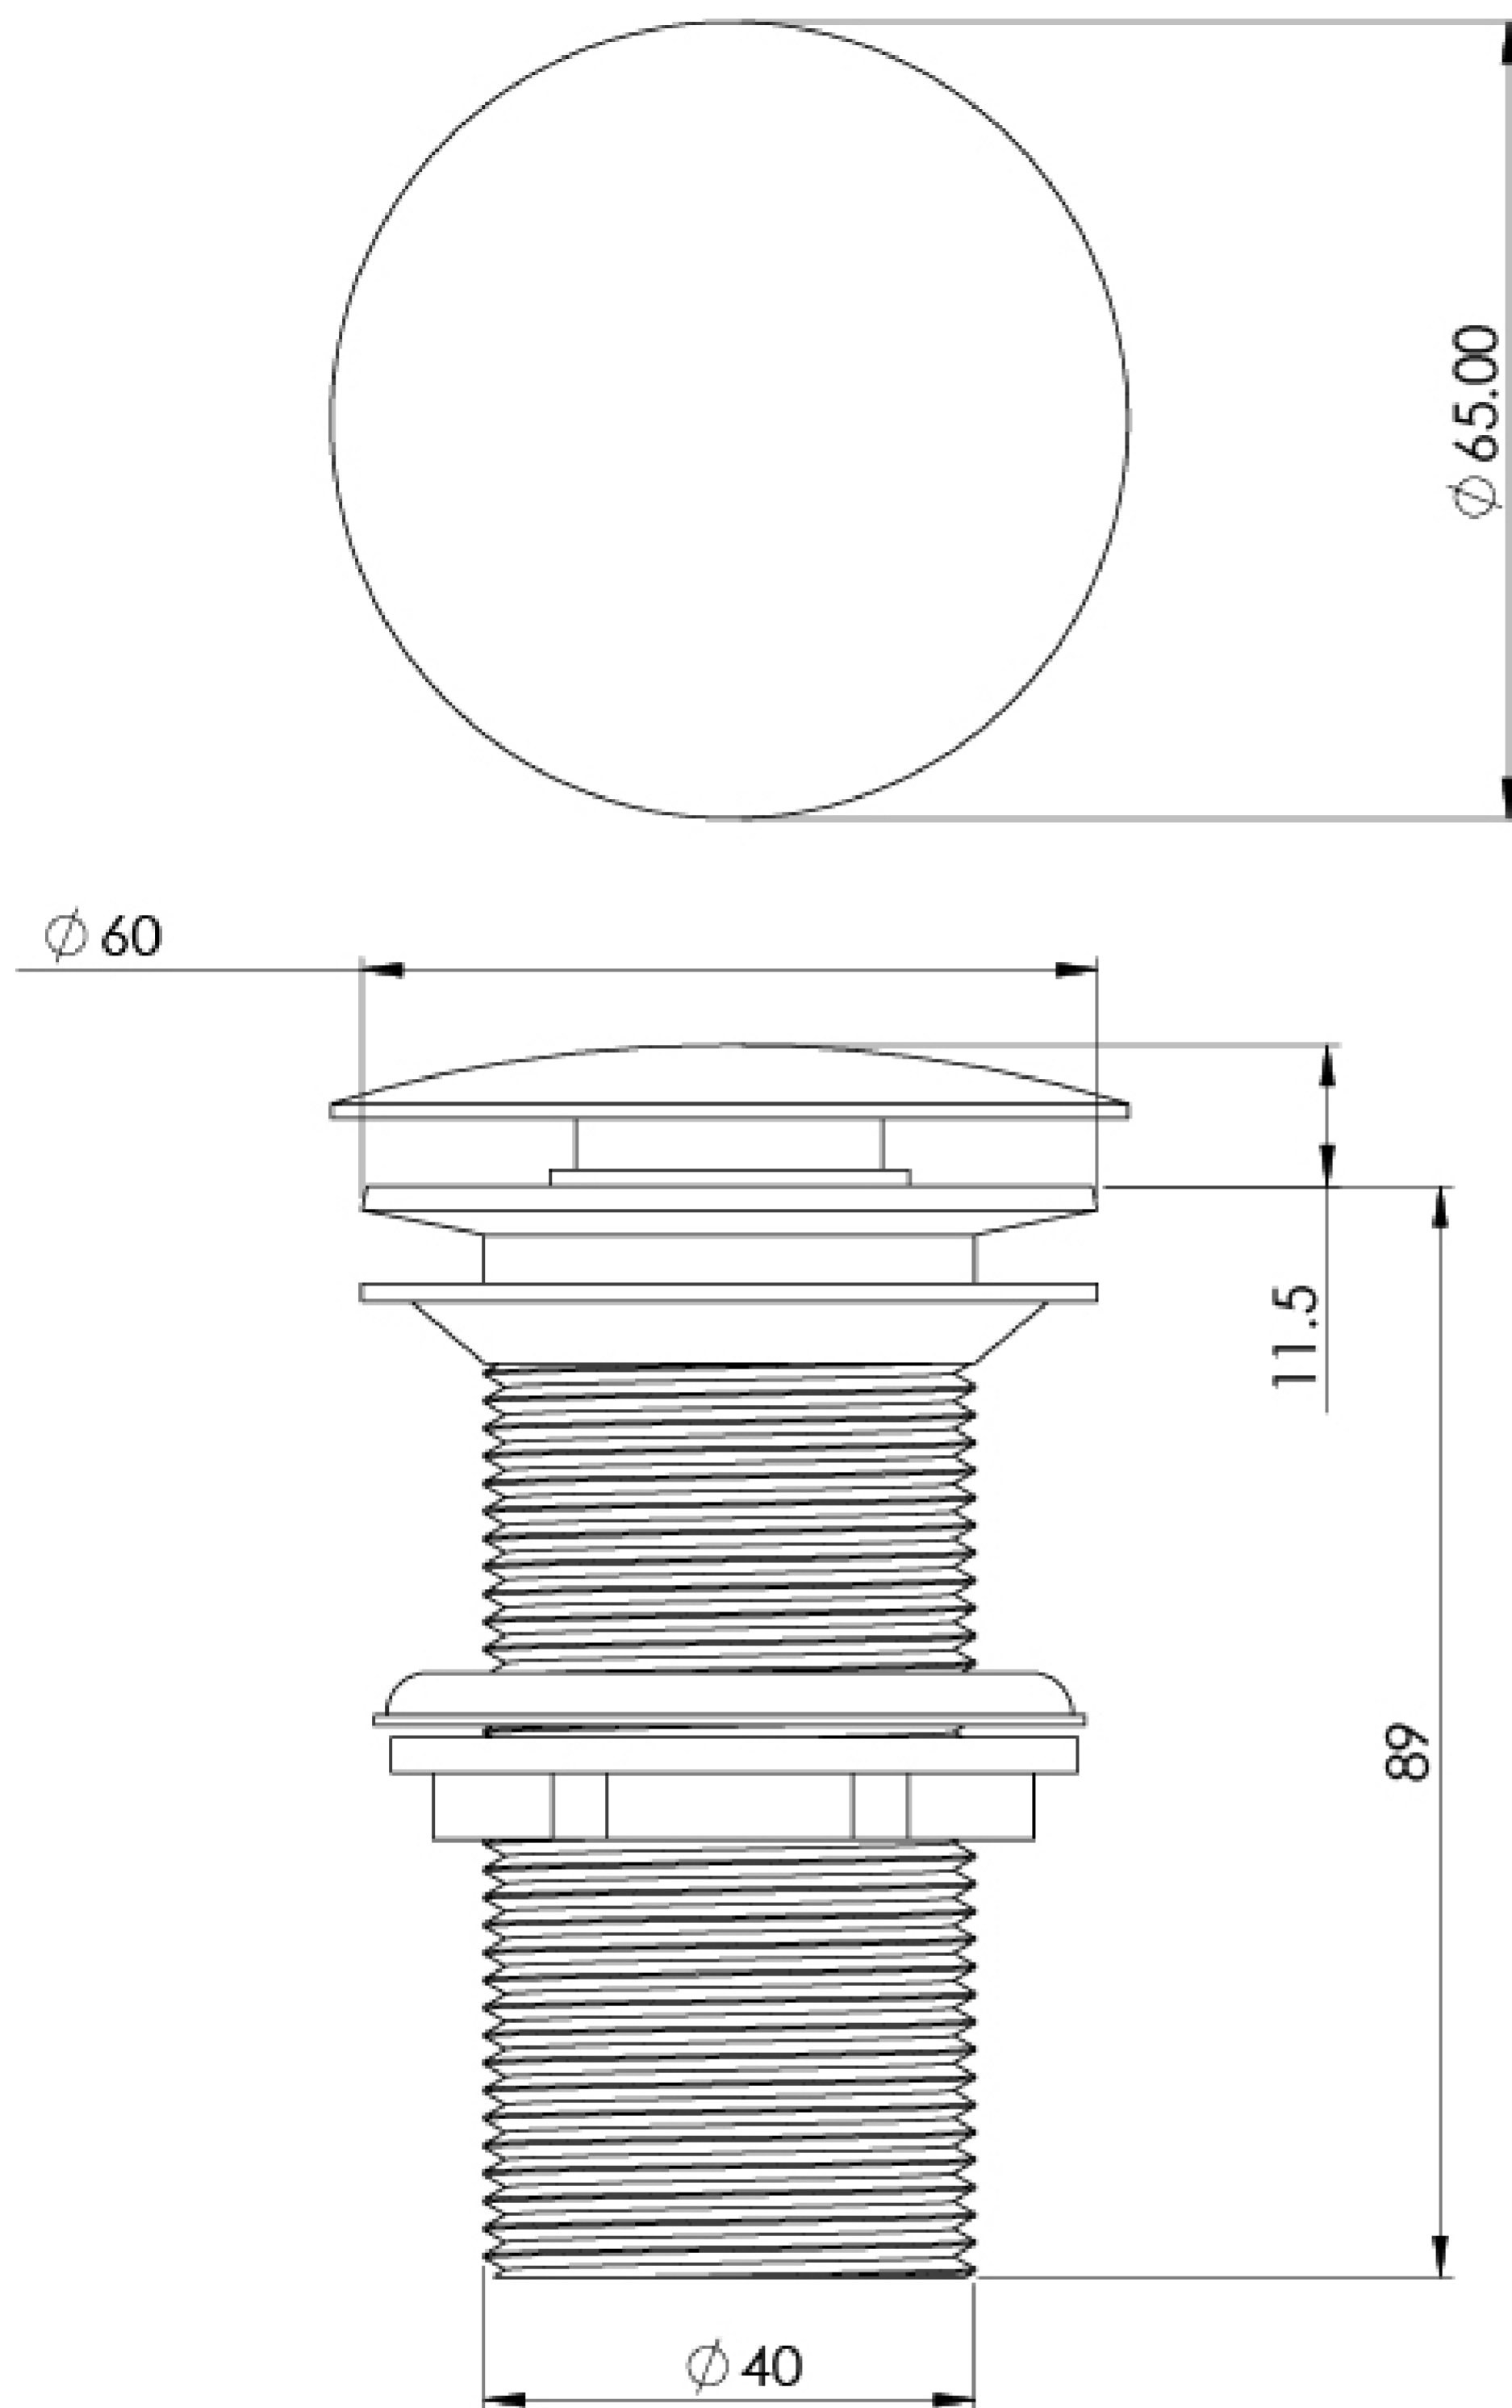

TECHNICAL DRAWING

Saneux reserves the right to alter the specifications and product range without prior notice. Dimensions are given as a guide only. Dimensions should not be used for surrounding furniture, fixtures and fittings until the product is on site.