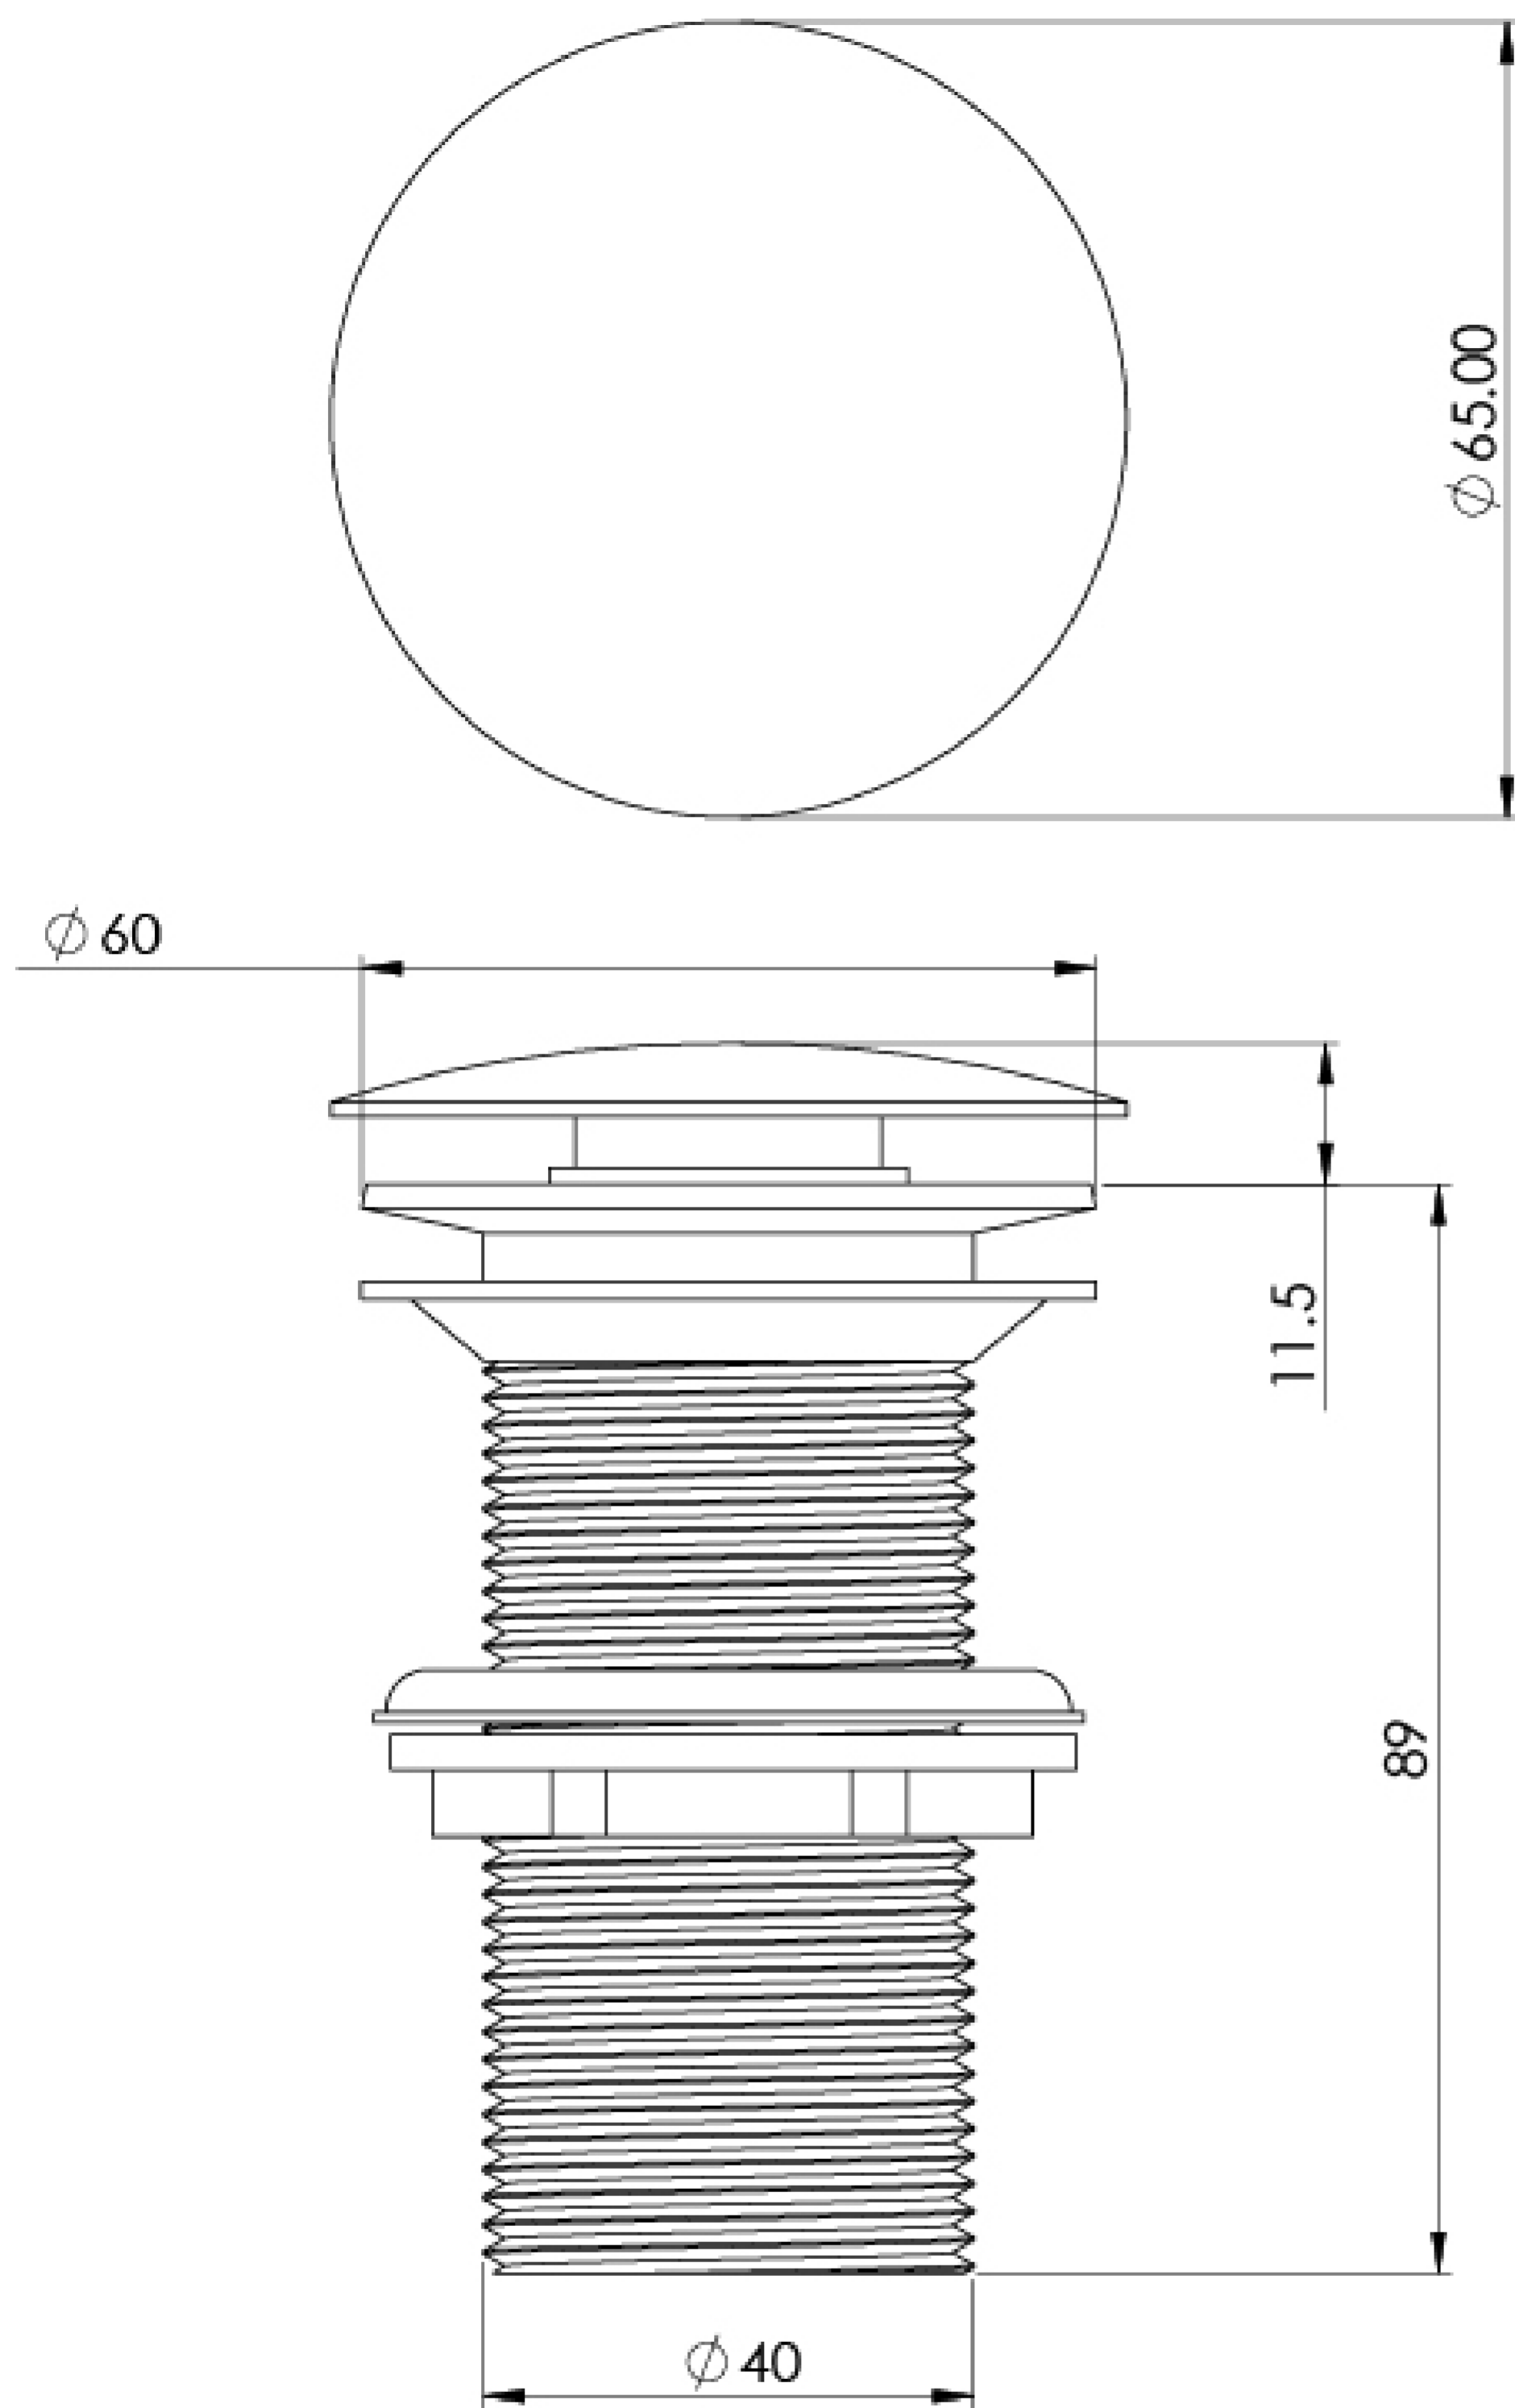

TECHNICAL DRAWING

Saneux reserves the right to alter the specifications and product range without prior notice. Dimensions are given as a guide only. Dimensions should not be used for surrounding furniture, fixtures and fittings until the product is on site.