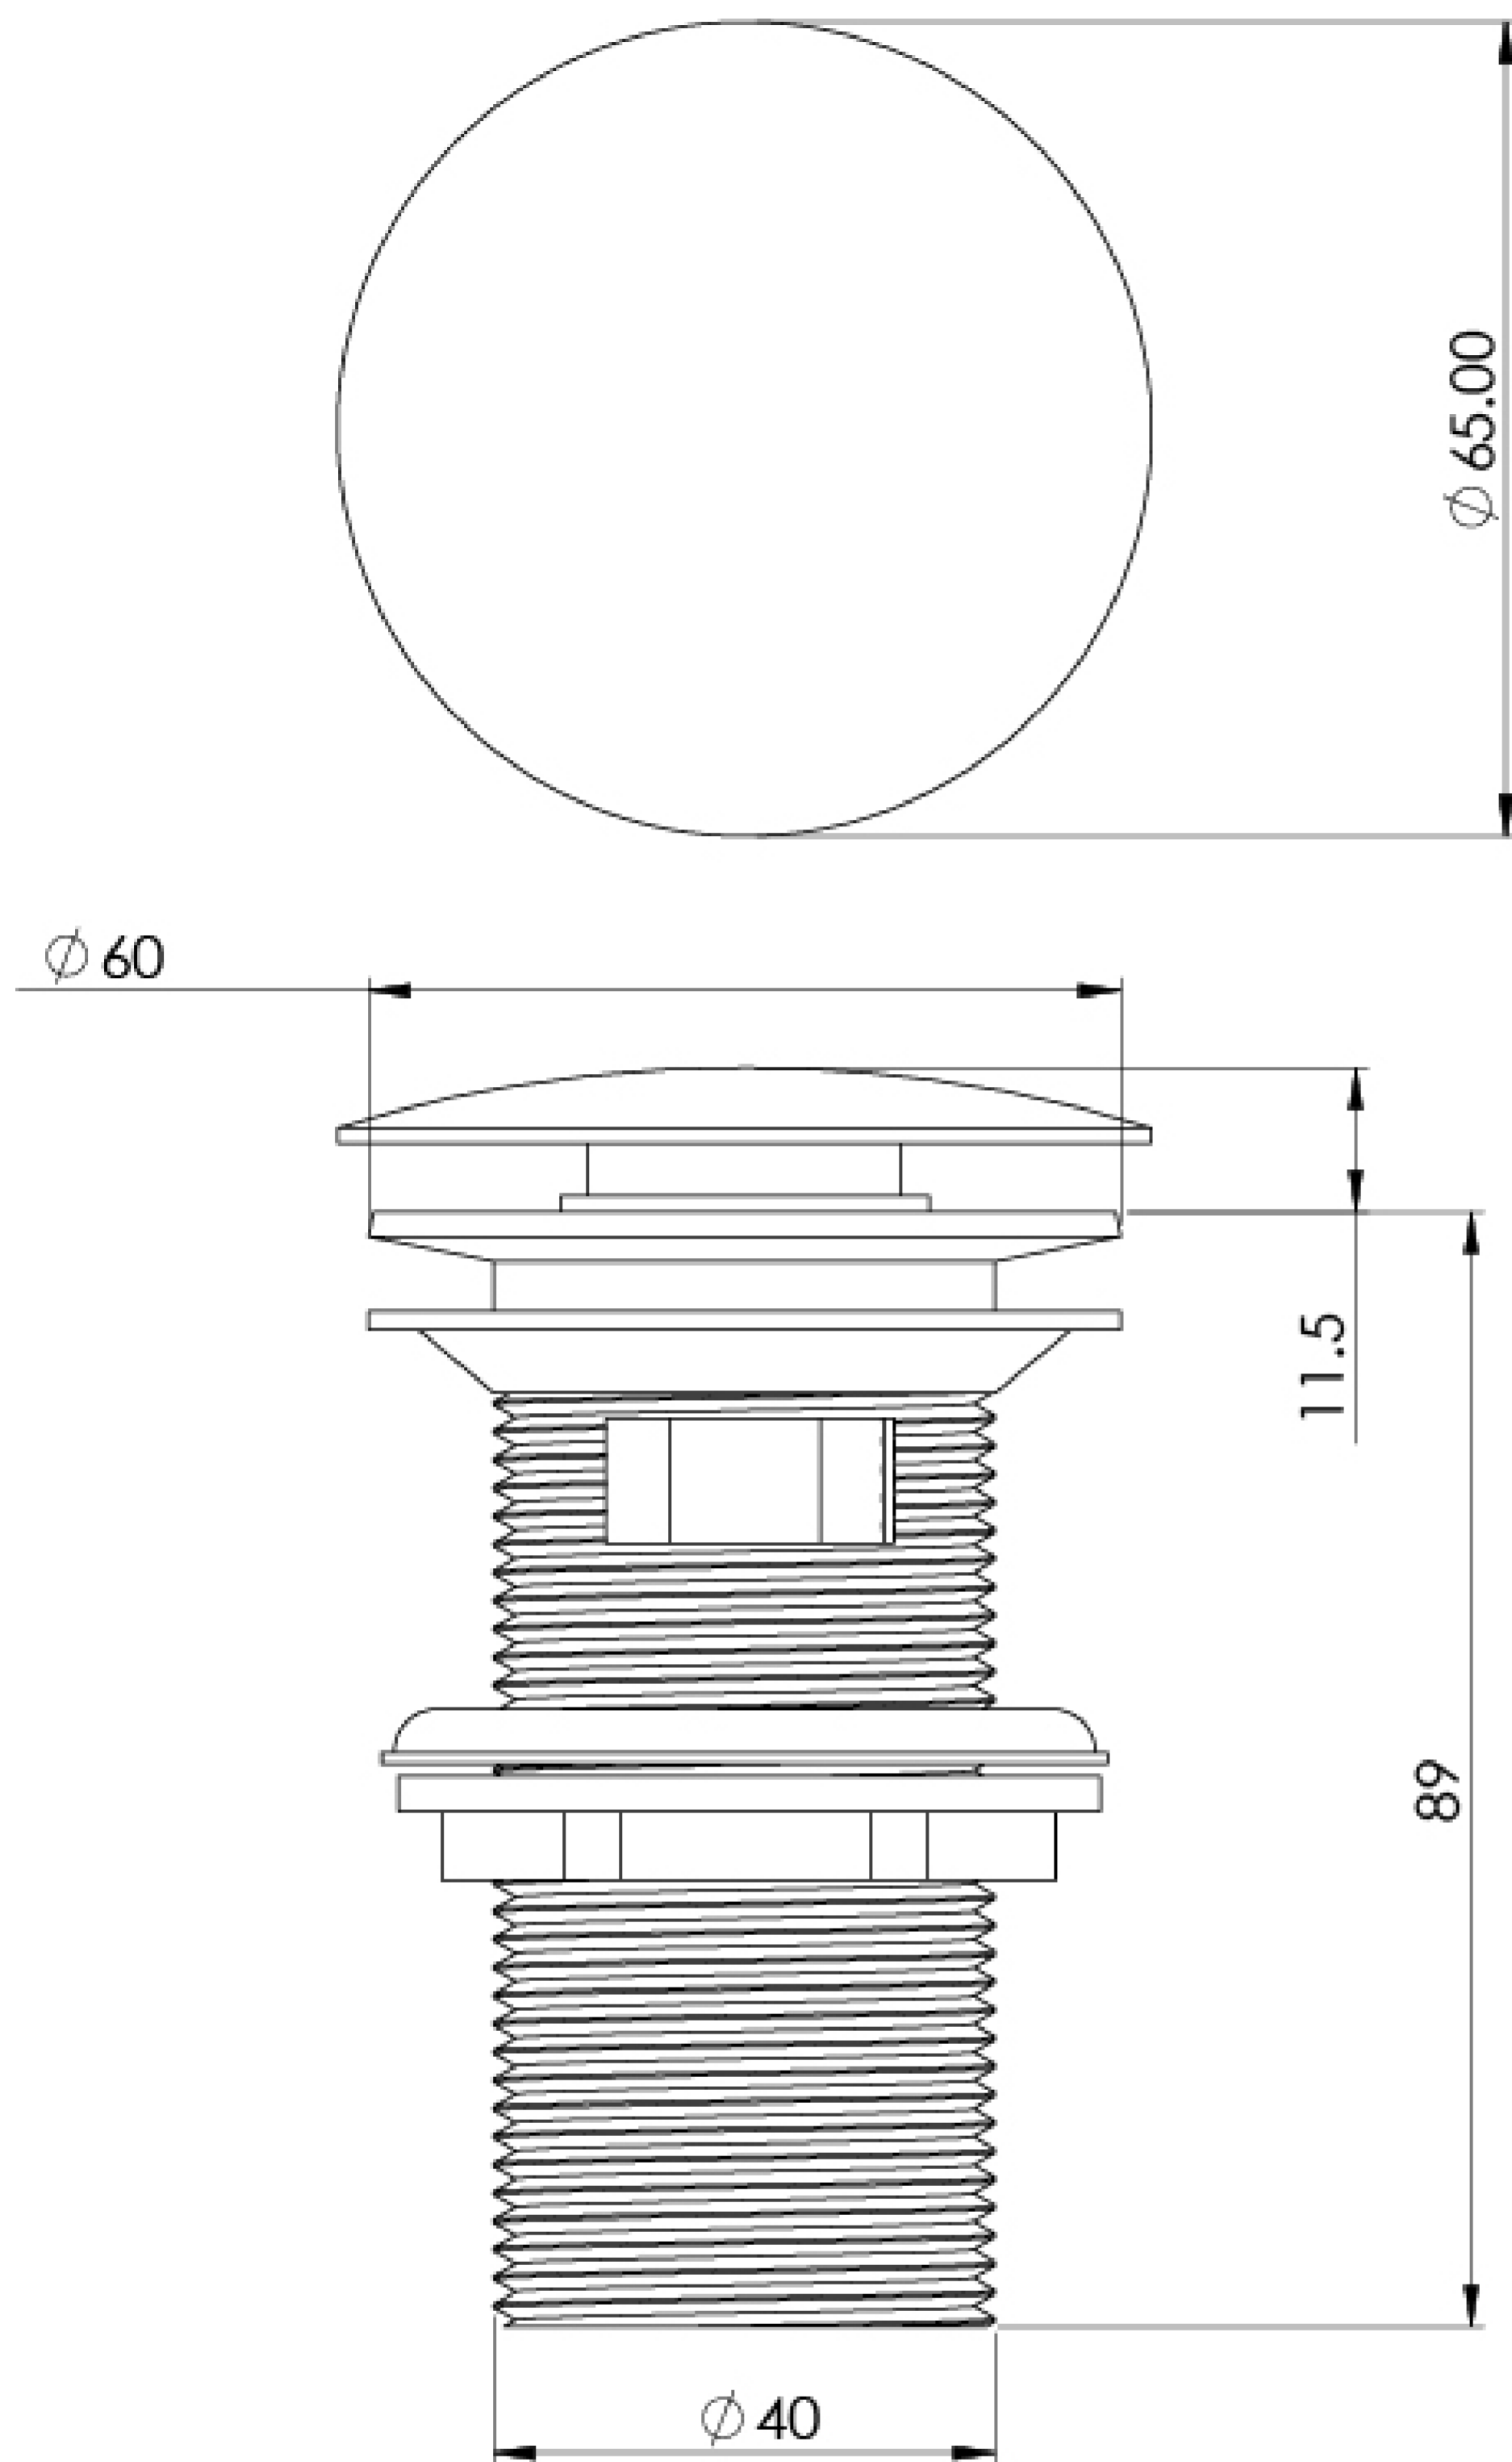

TECHNICAL DRAWING

Saneux reserves the right to alter the specifications and product range without prior notice. Dimensions are given as a guide only. Dimensions should not be used for surrounding furniture, fixtures and fittings until the product is on site.