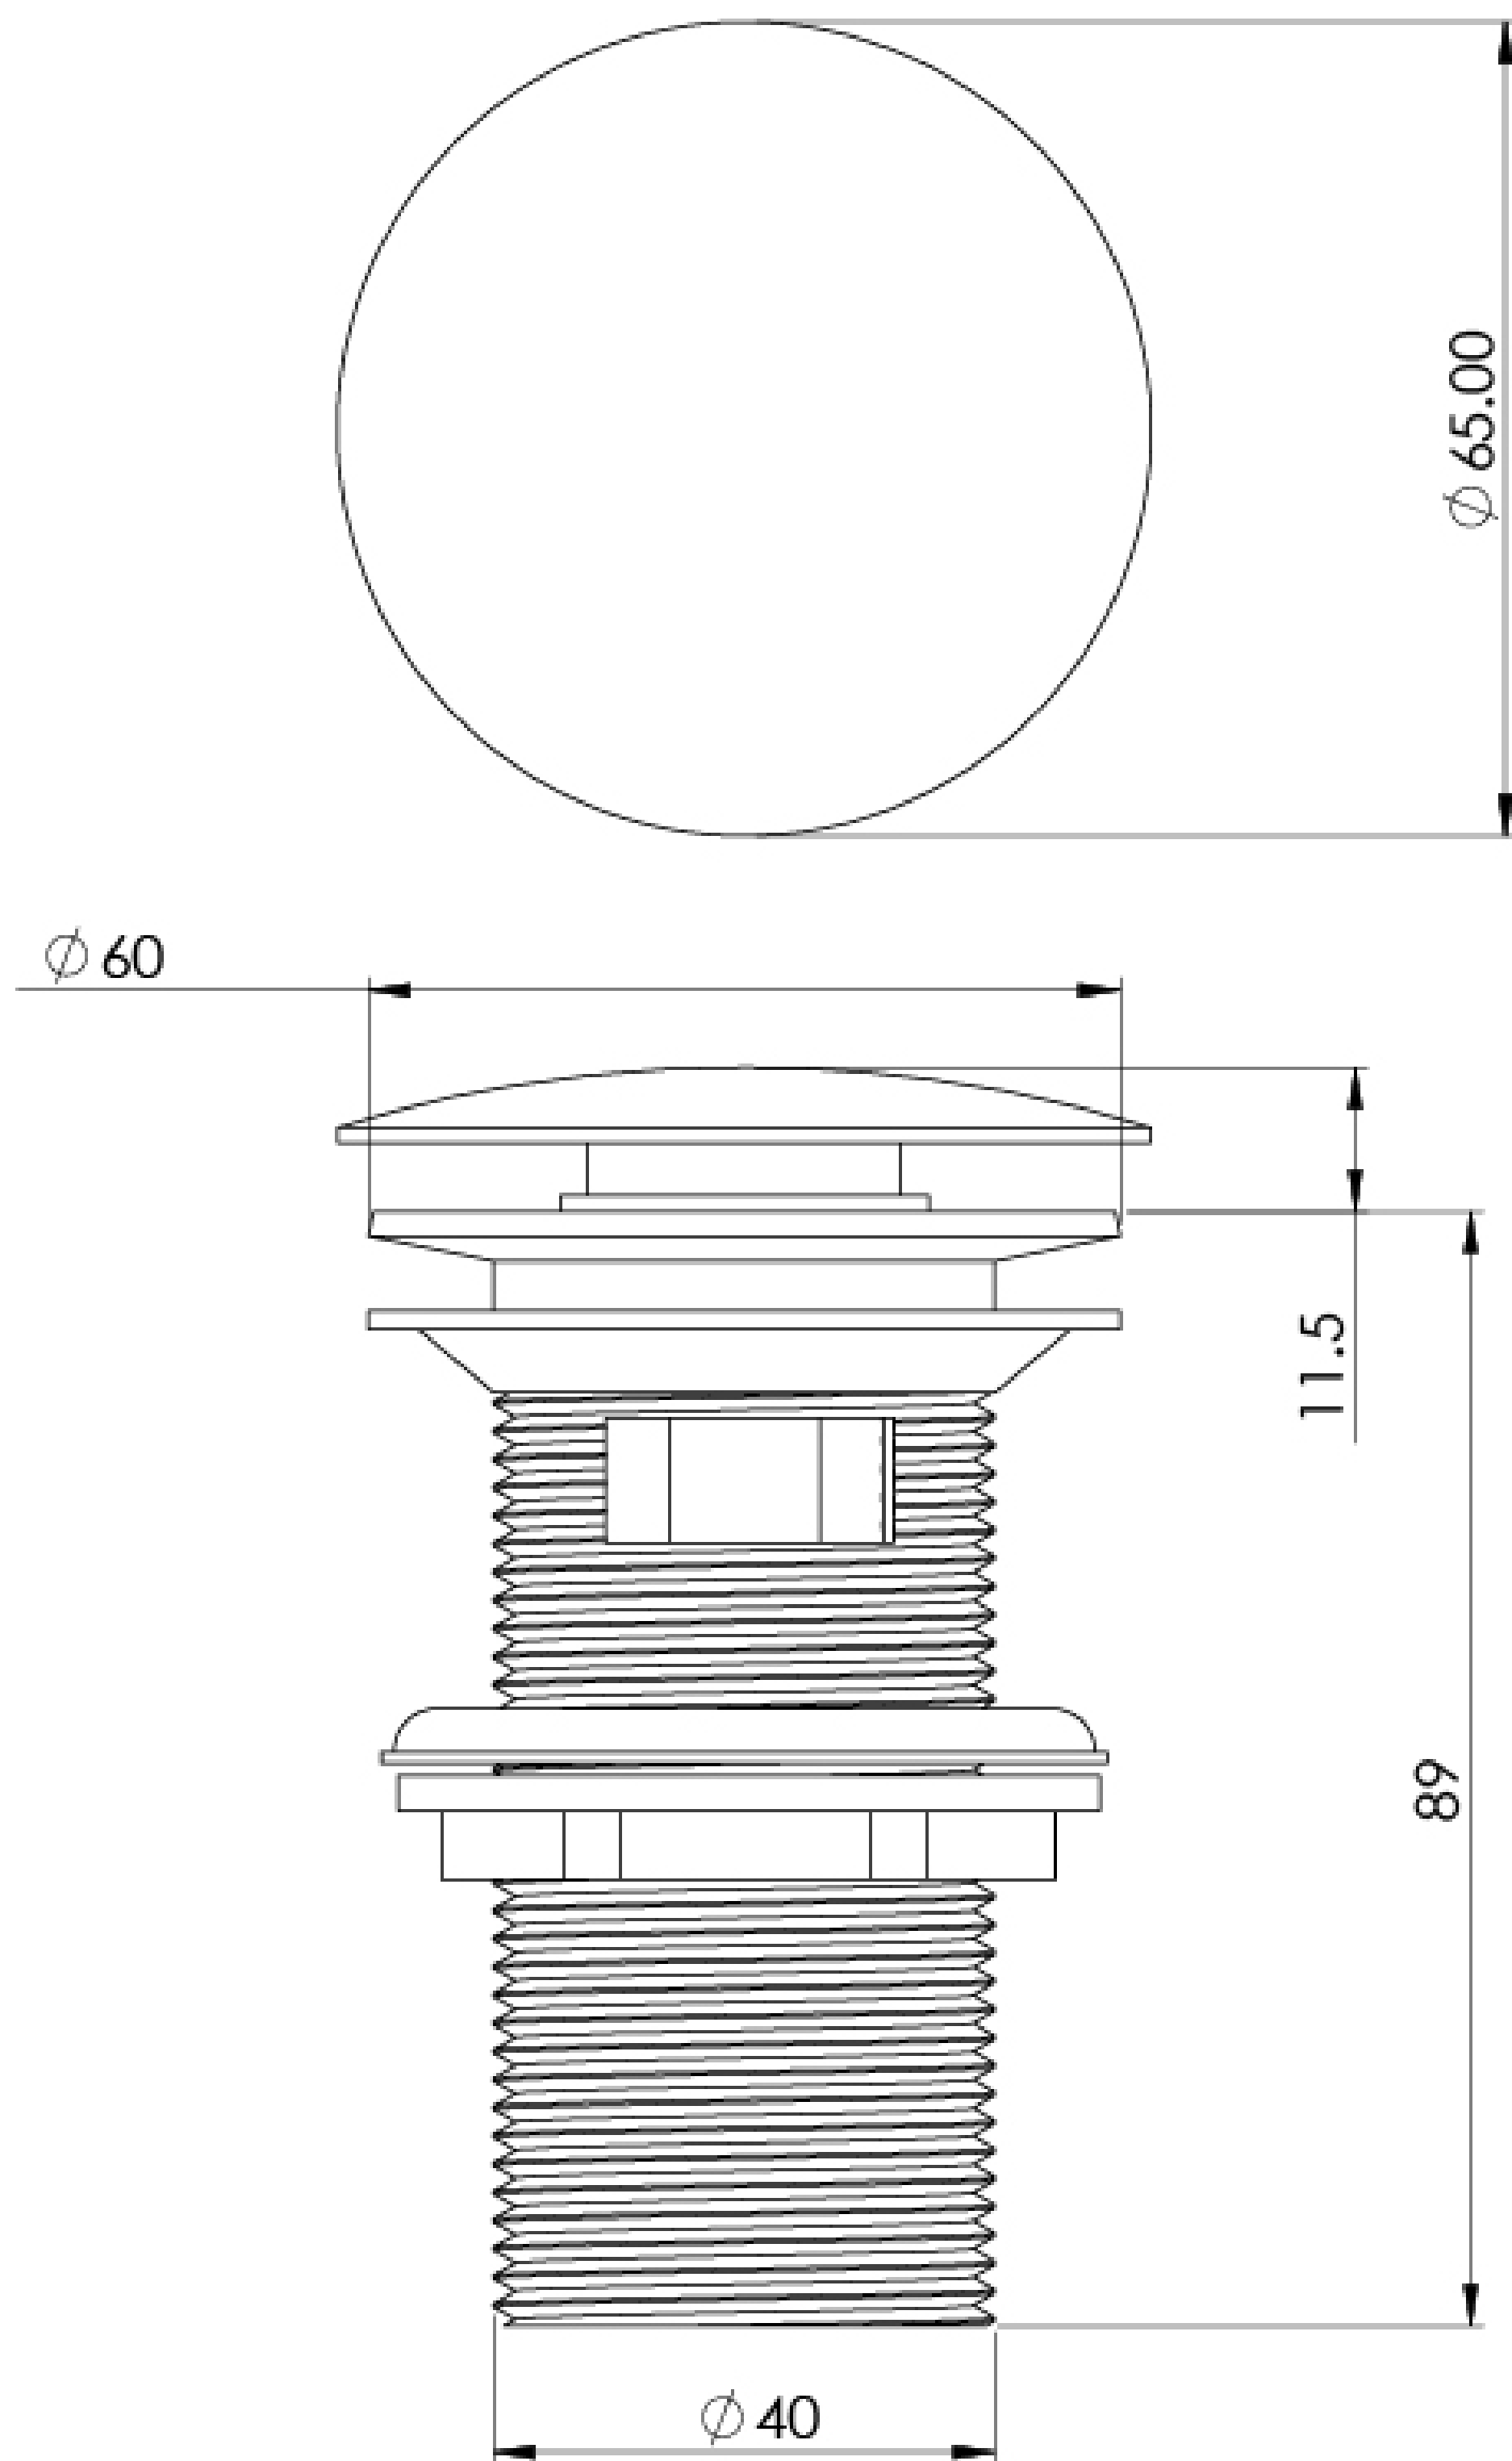

TECHNICAL DRAWING

Saneux reserves the right to alter the specifications and product range without prior notice. Dimensions are given as a guide only. Dimensions should not be used for surrounding furniture, fixtures and fittings until the product is on site.