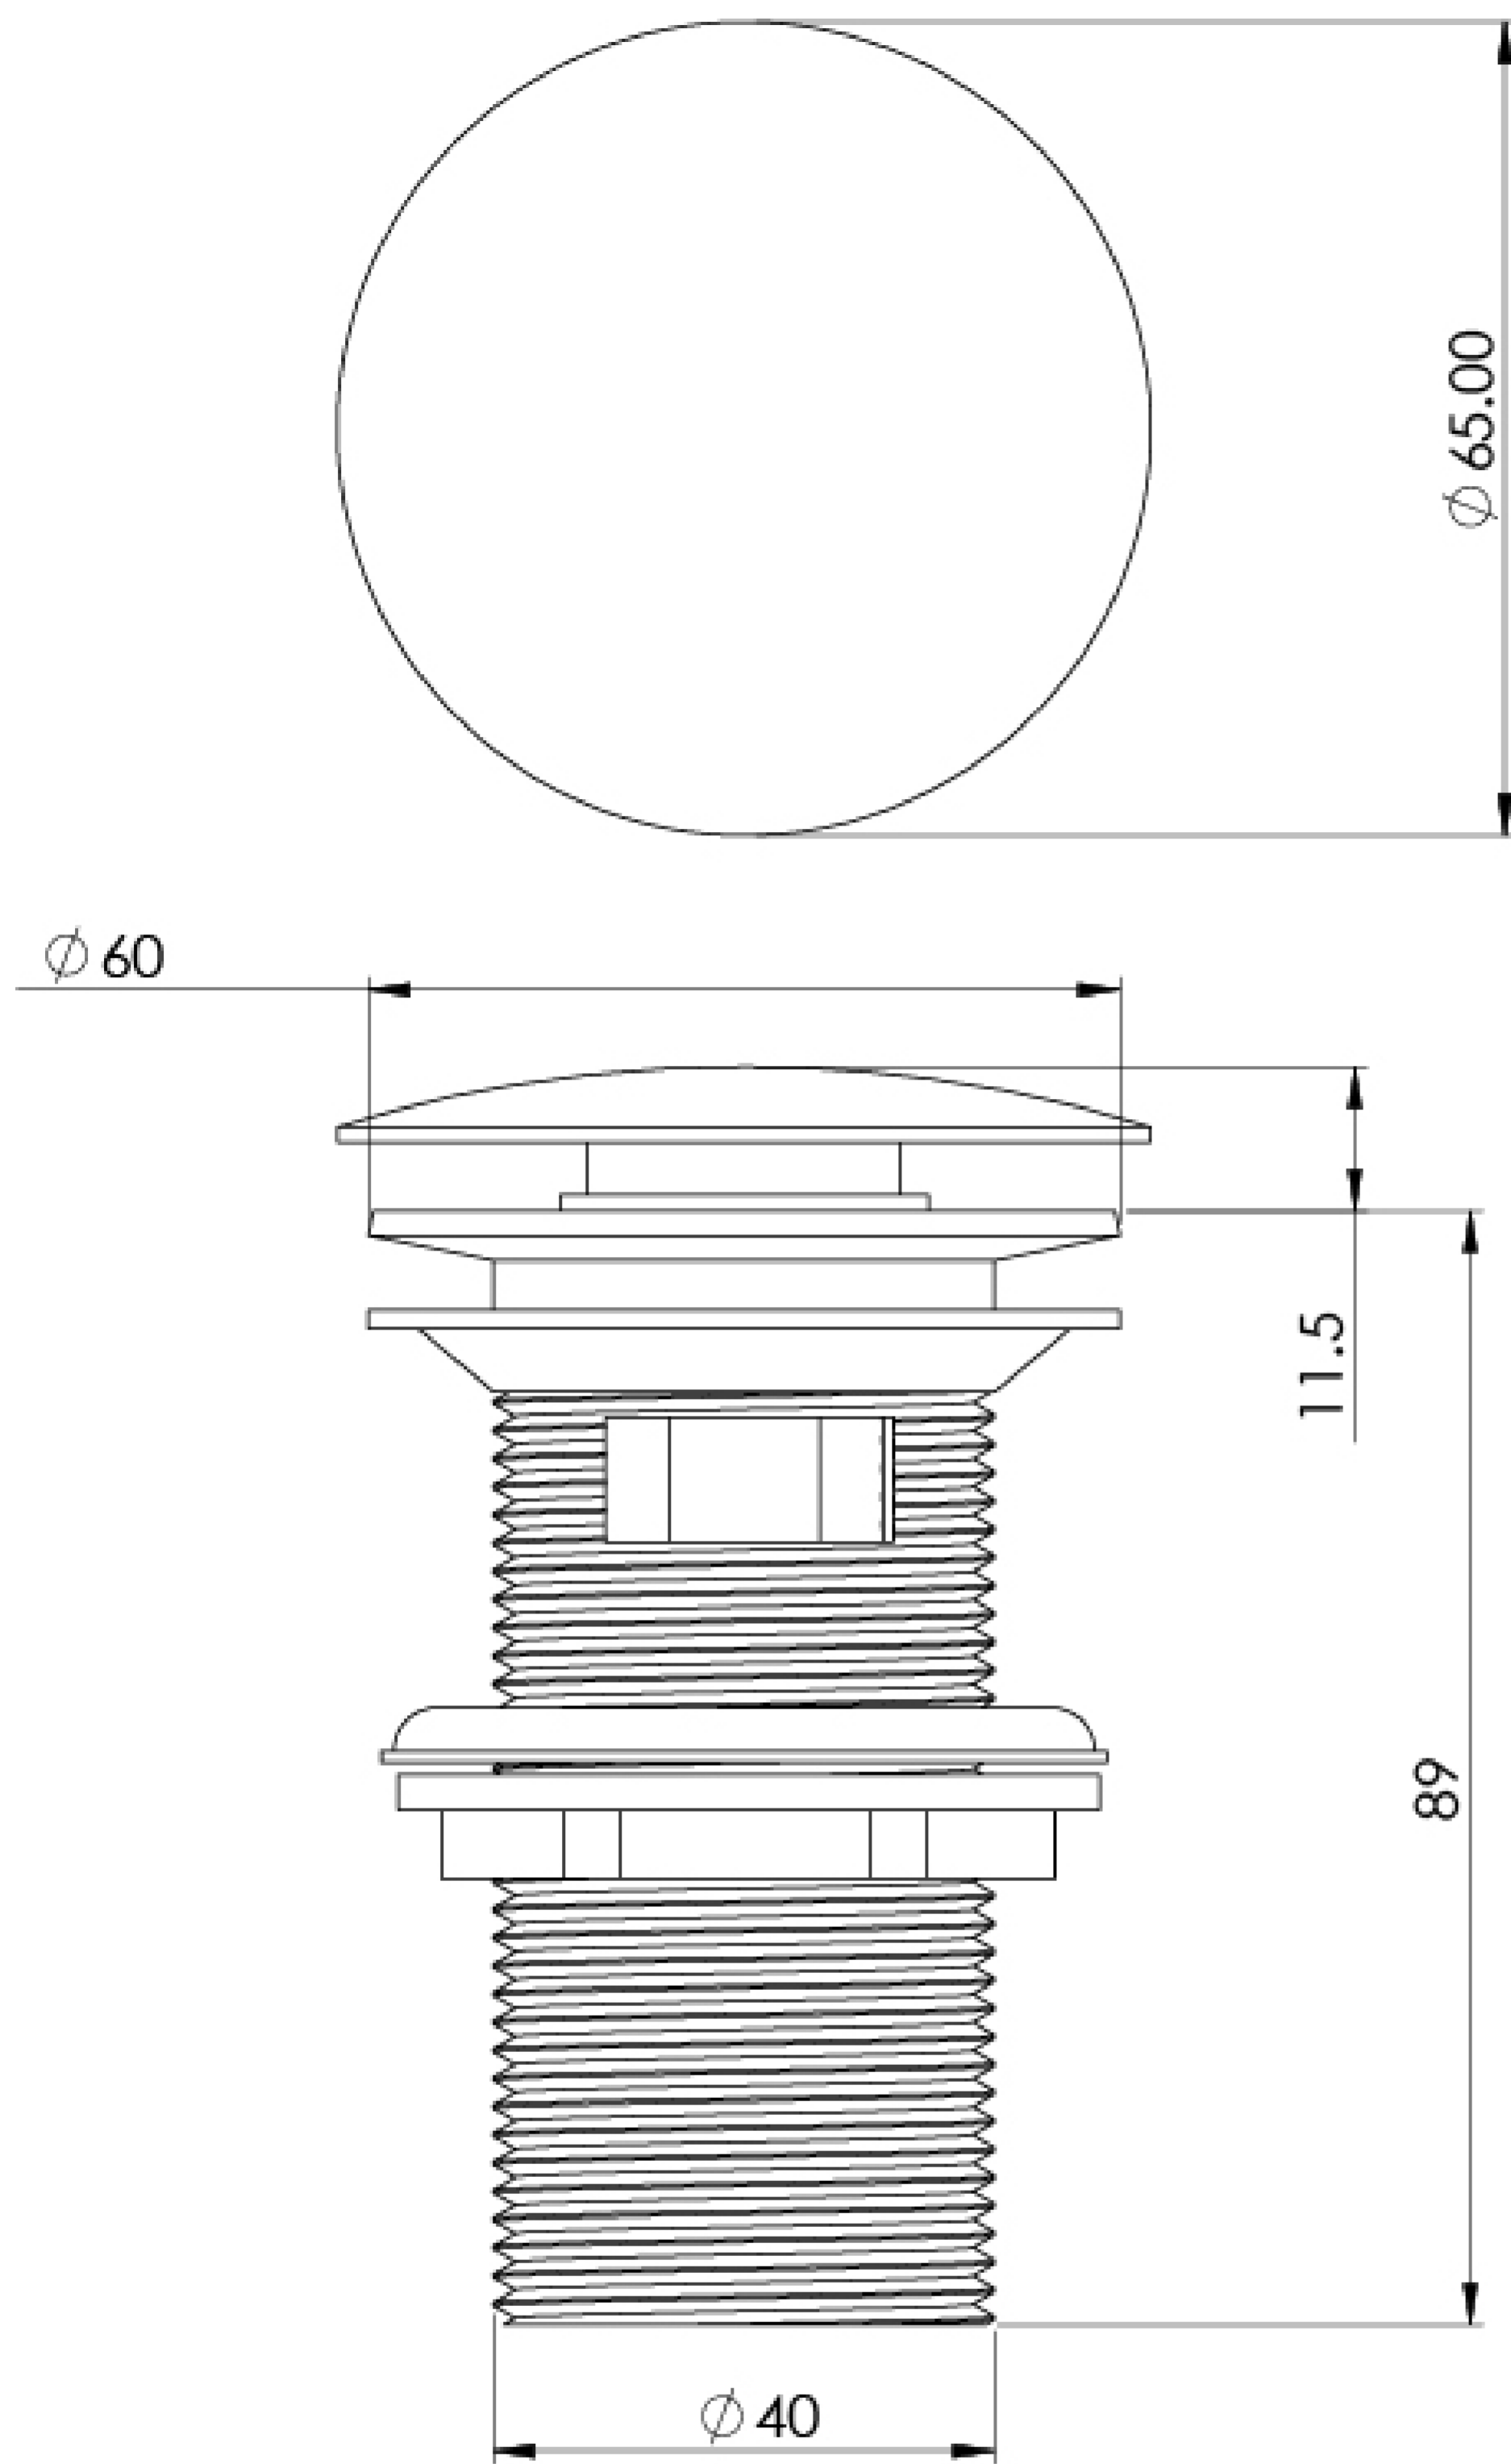

TECHNICAL DRAWING

Saneux reserves the right to alter the specifications and product range without prior notice. Dimensions are given as a guide only. Dimensions should not be used for surrounding furniture, fixtures and fittings until the product is on site.