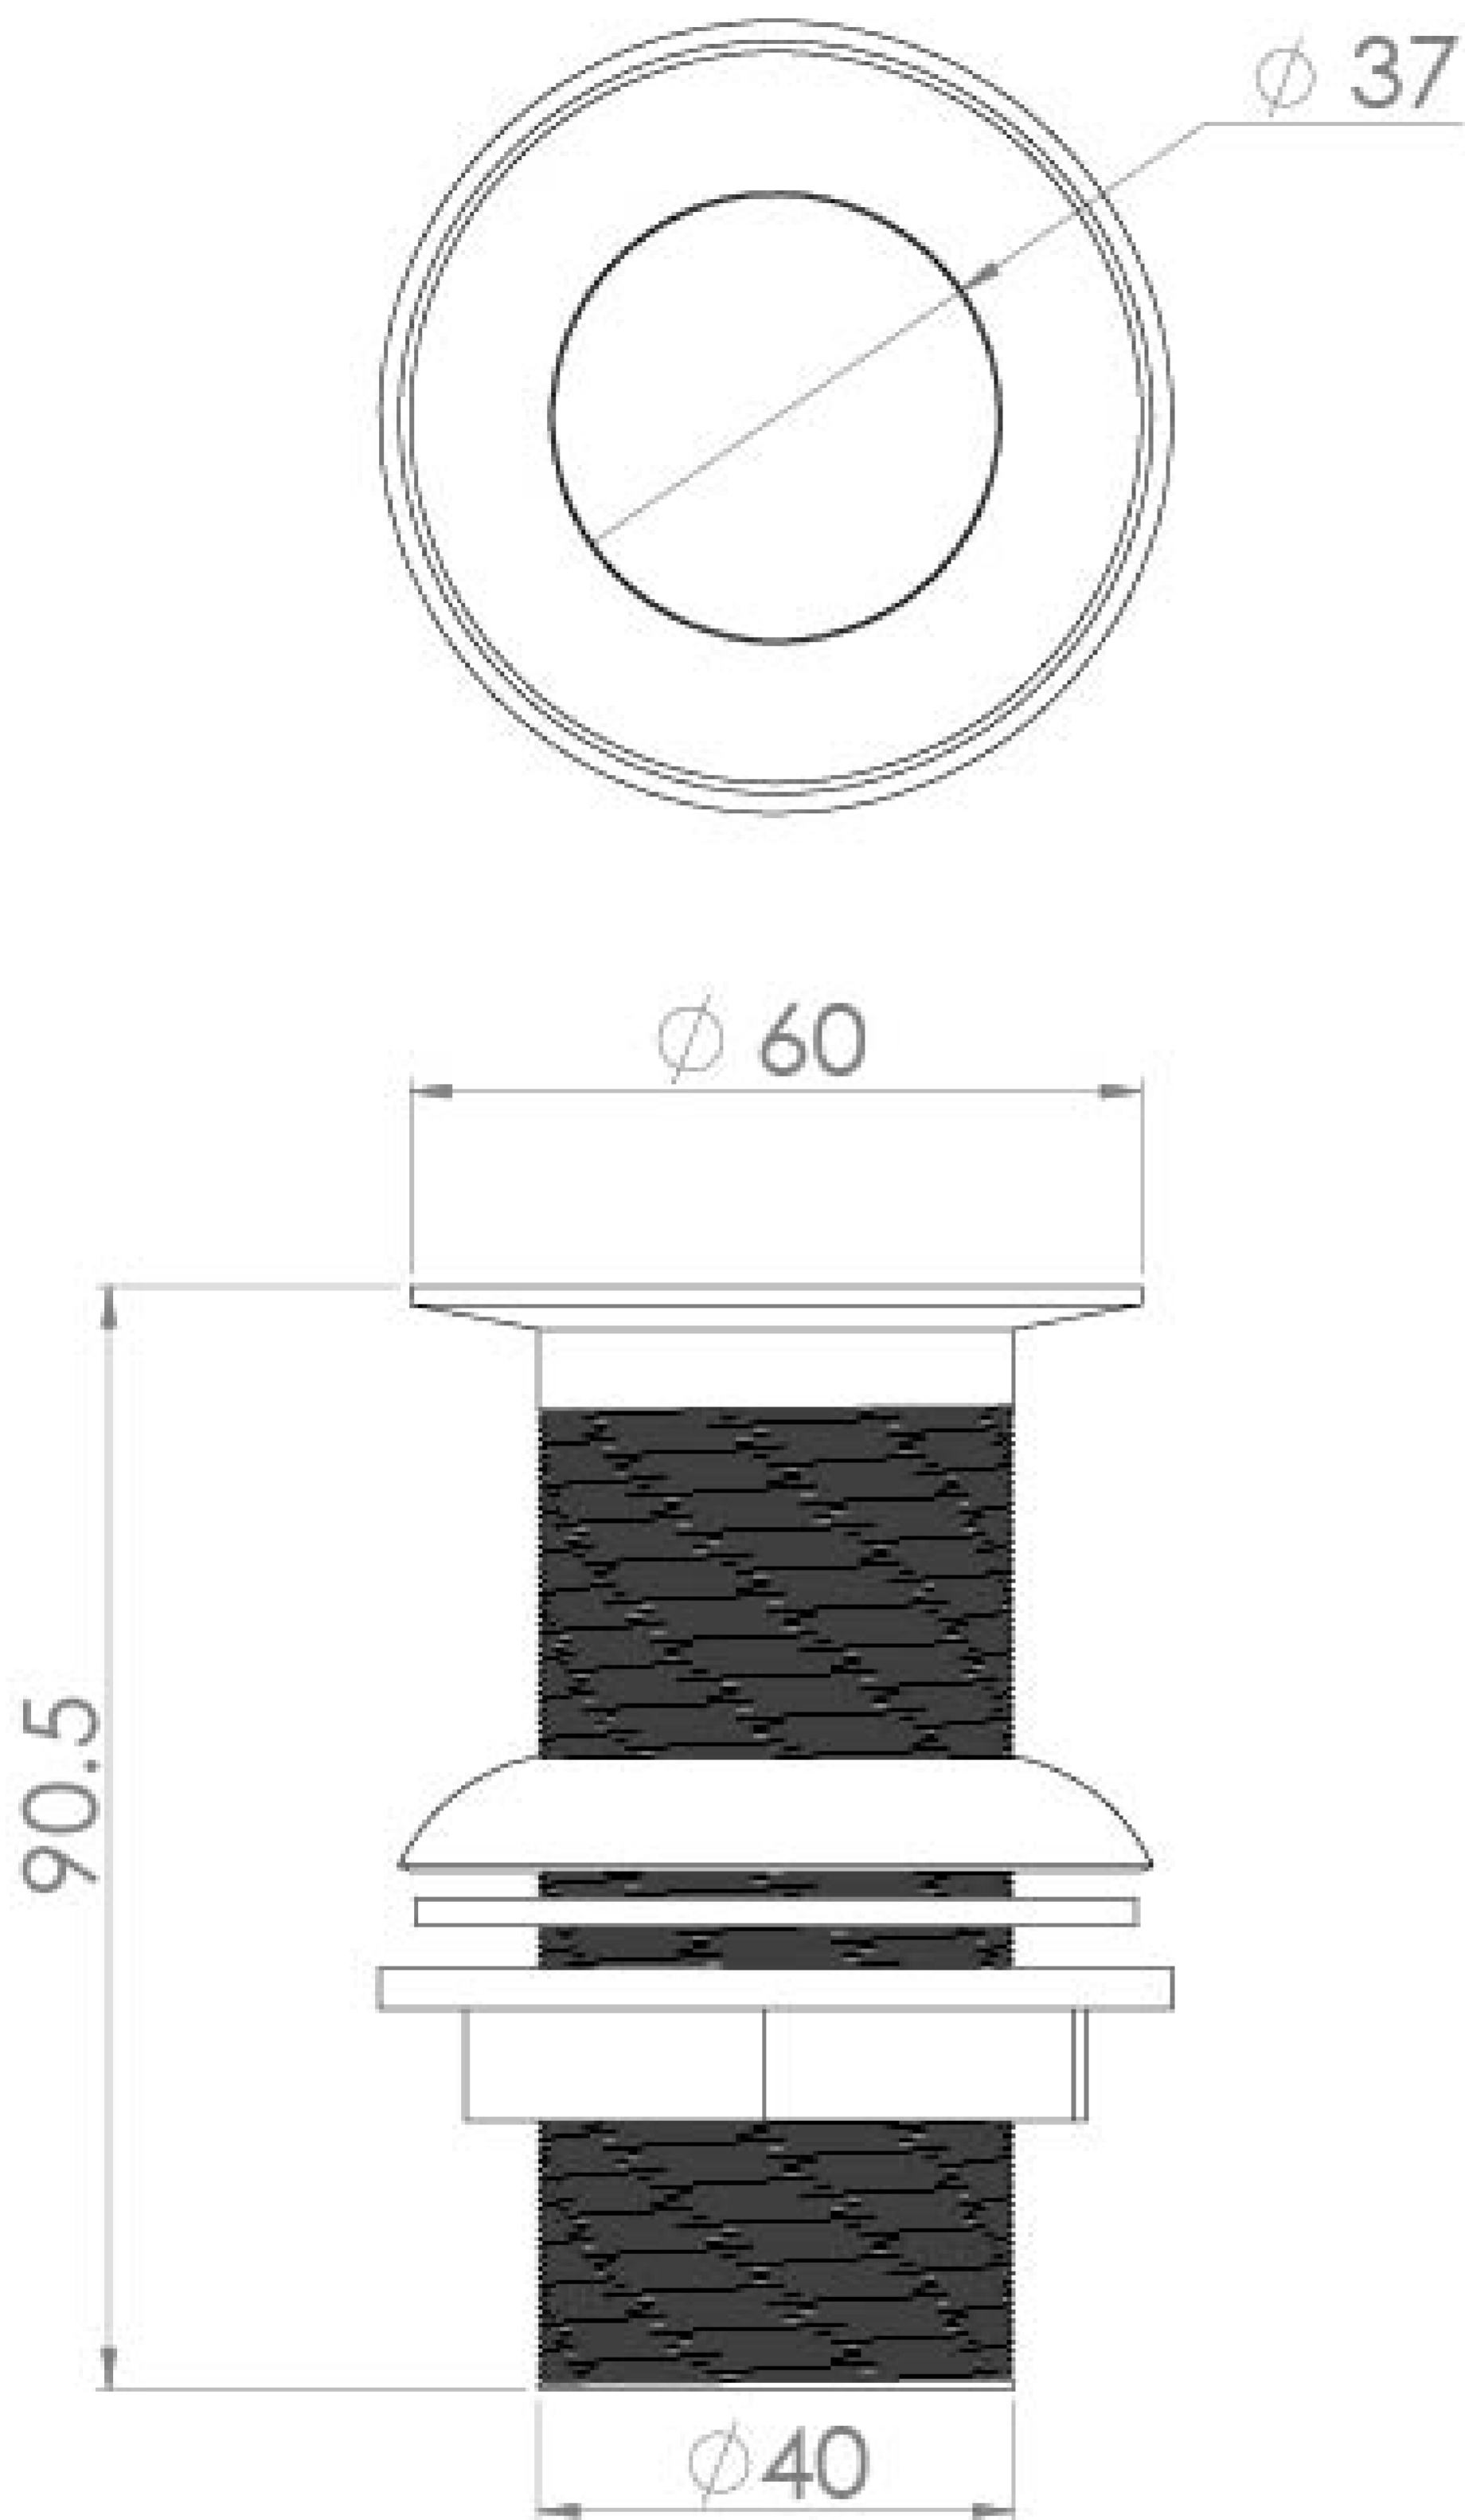

1 1/4" PRESSFLO UNSLOTTED WASTE - CHROME

Product Code: 140U

PRODUCT INFORMATION

Finish:	Chrome
Height:	90.5mm
Width:	60mm
Depth:	60mm
Material	Brass
Weight	0.2kg
Guarantee	5 years

DESCRIPTION

This 1 1/4" pressflo unslotted basin waste in chrome is extremely useful for washbasins that don't have an overflow or in family bathrooms. It prevents the basin from overflowing if the basin mixer tap is left on as the top will spin to let the water drain out from the basin.

Saneux reserves the right to alter the specifications and product range without prior notice. Dimensions are given as a guide only. Dimensions should not be used for surrounding furniture, fixtures and fittings until the product is on site.