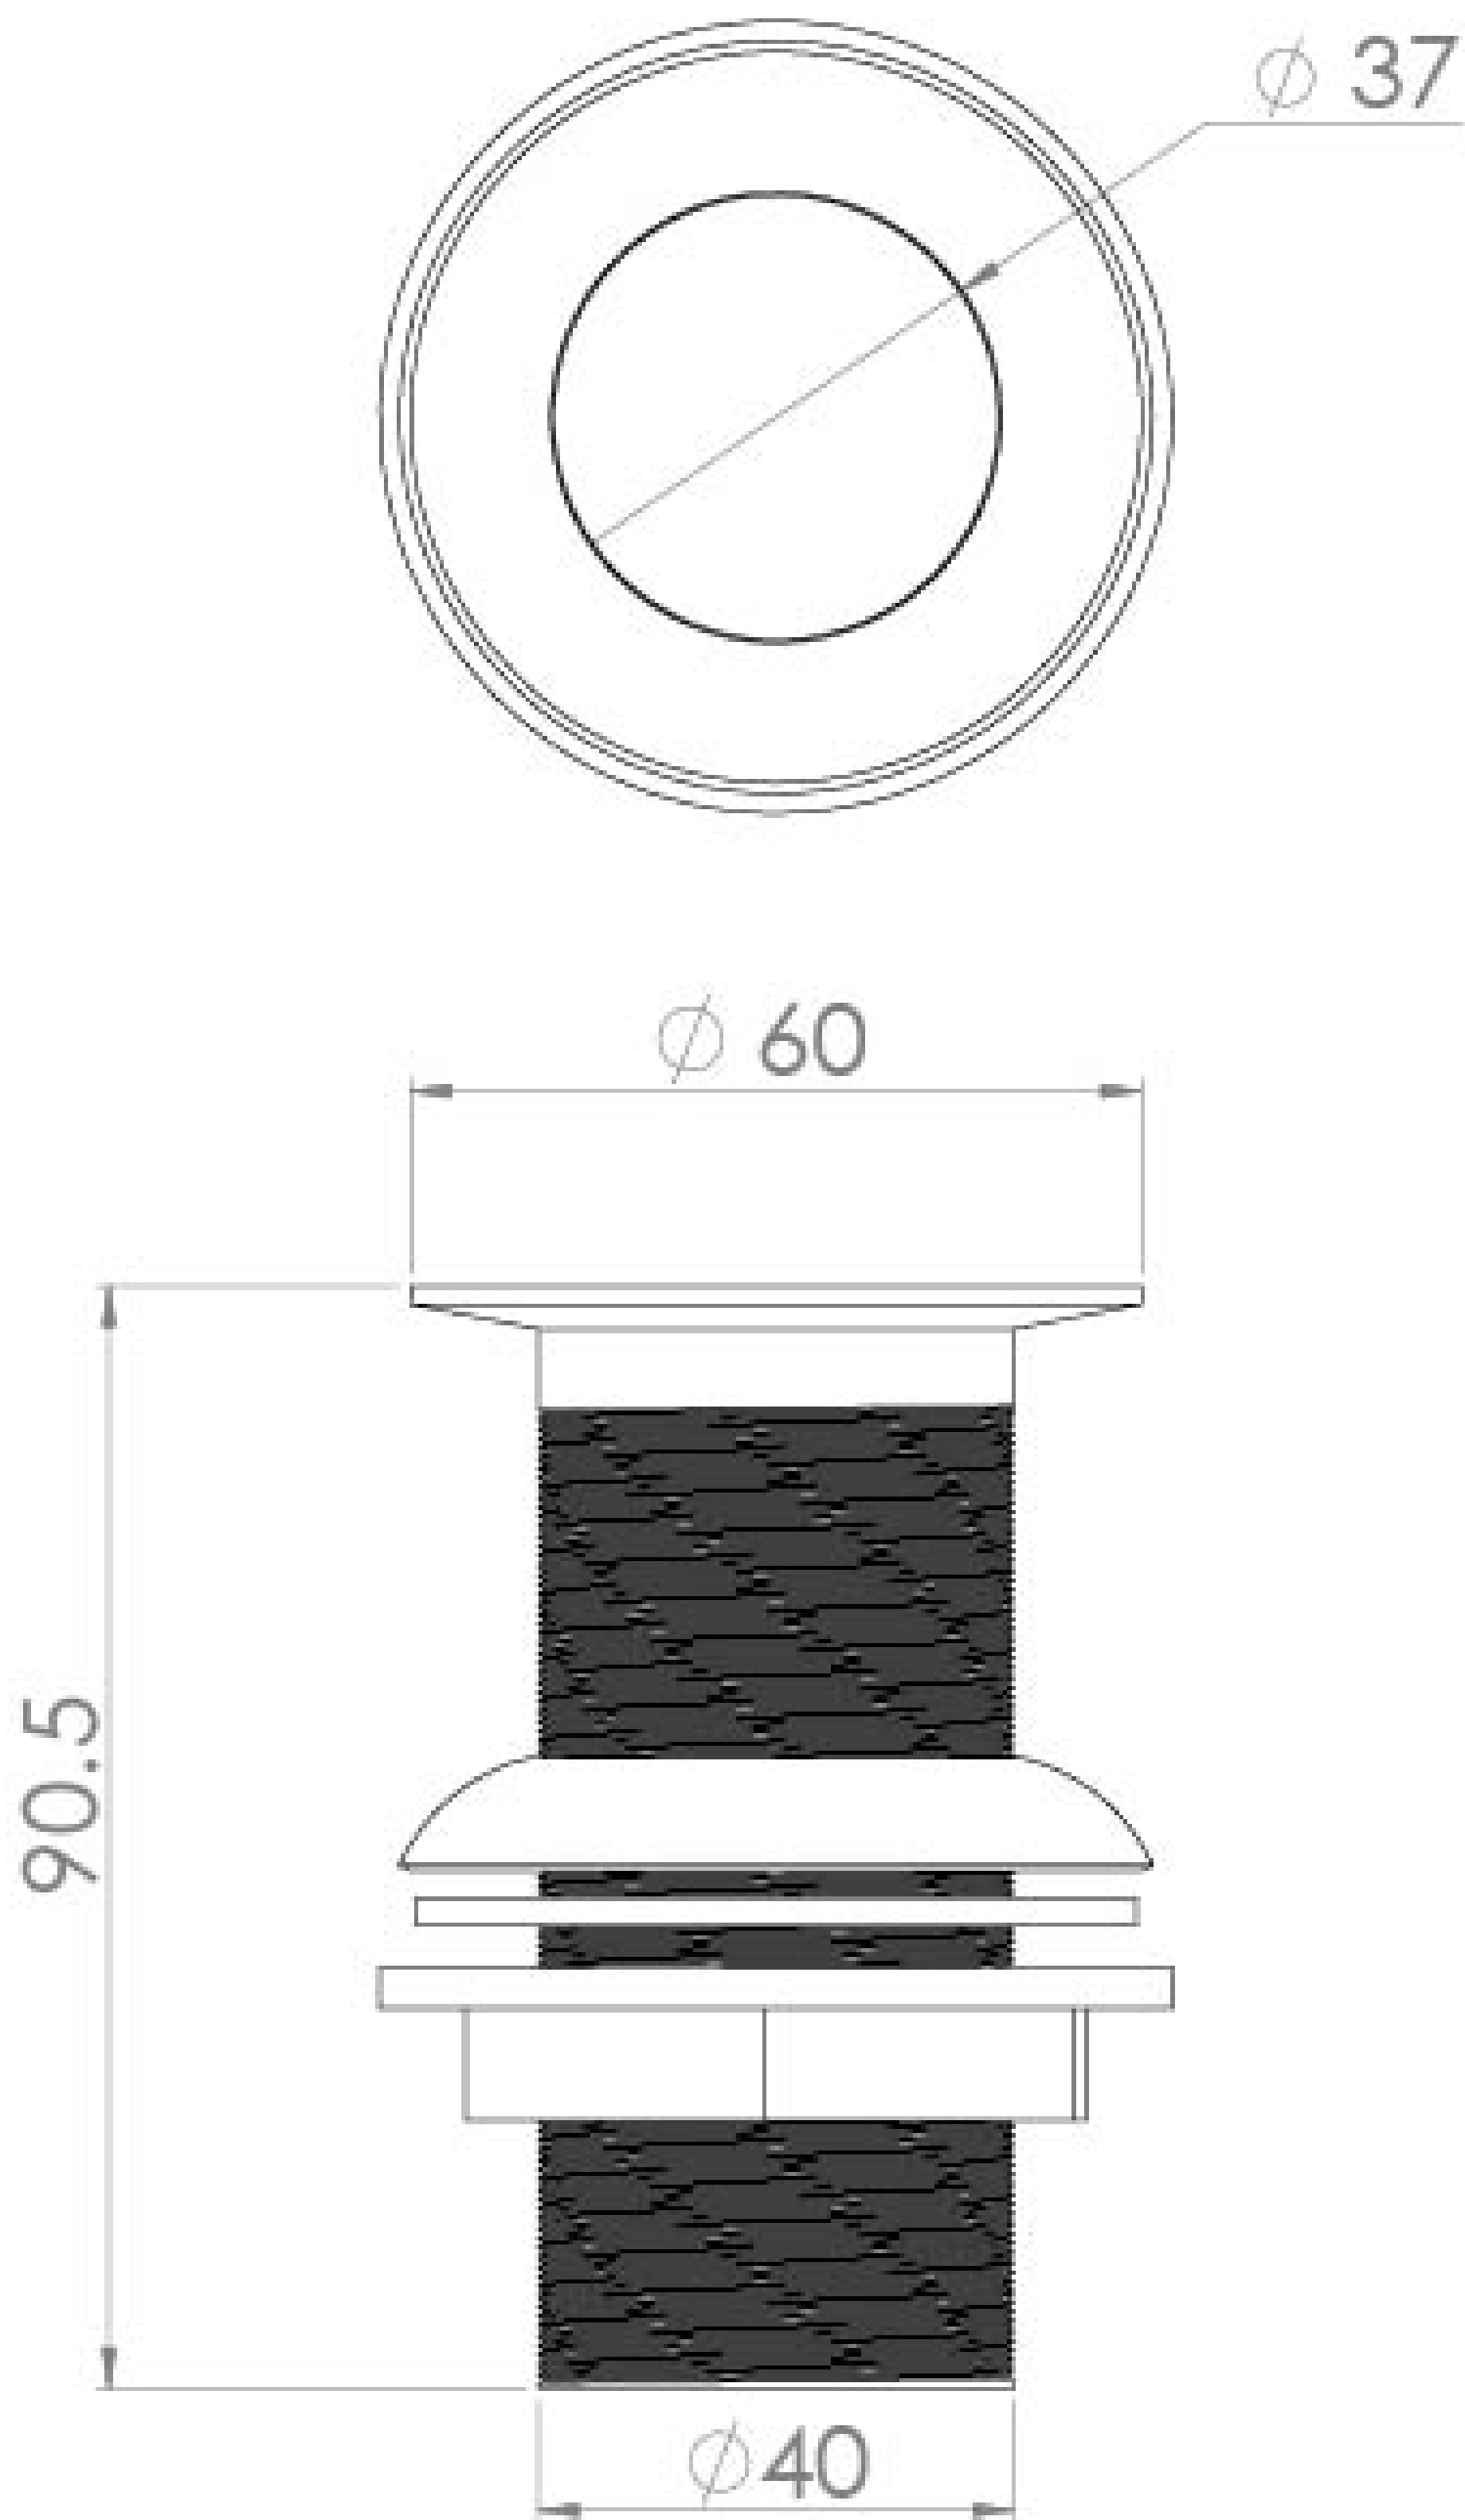

Saneux reserves the right to alter the specifications and product range without prior notice. Dimensions are given as a guide only. Dimensions should not be used for surrounding furniture, fixtures and fittings until the product is on site.