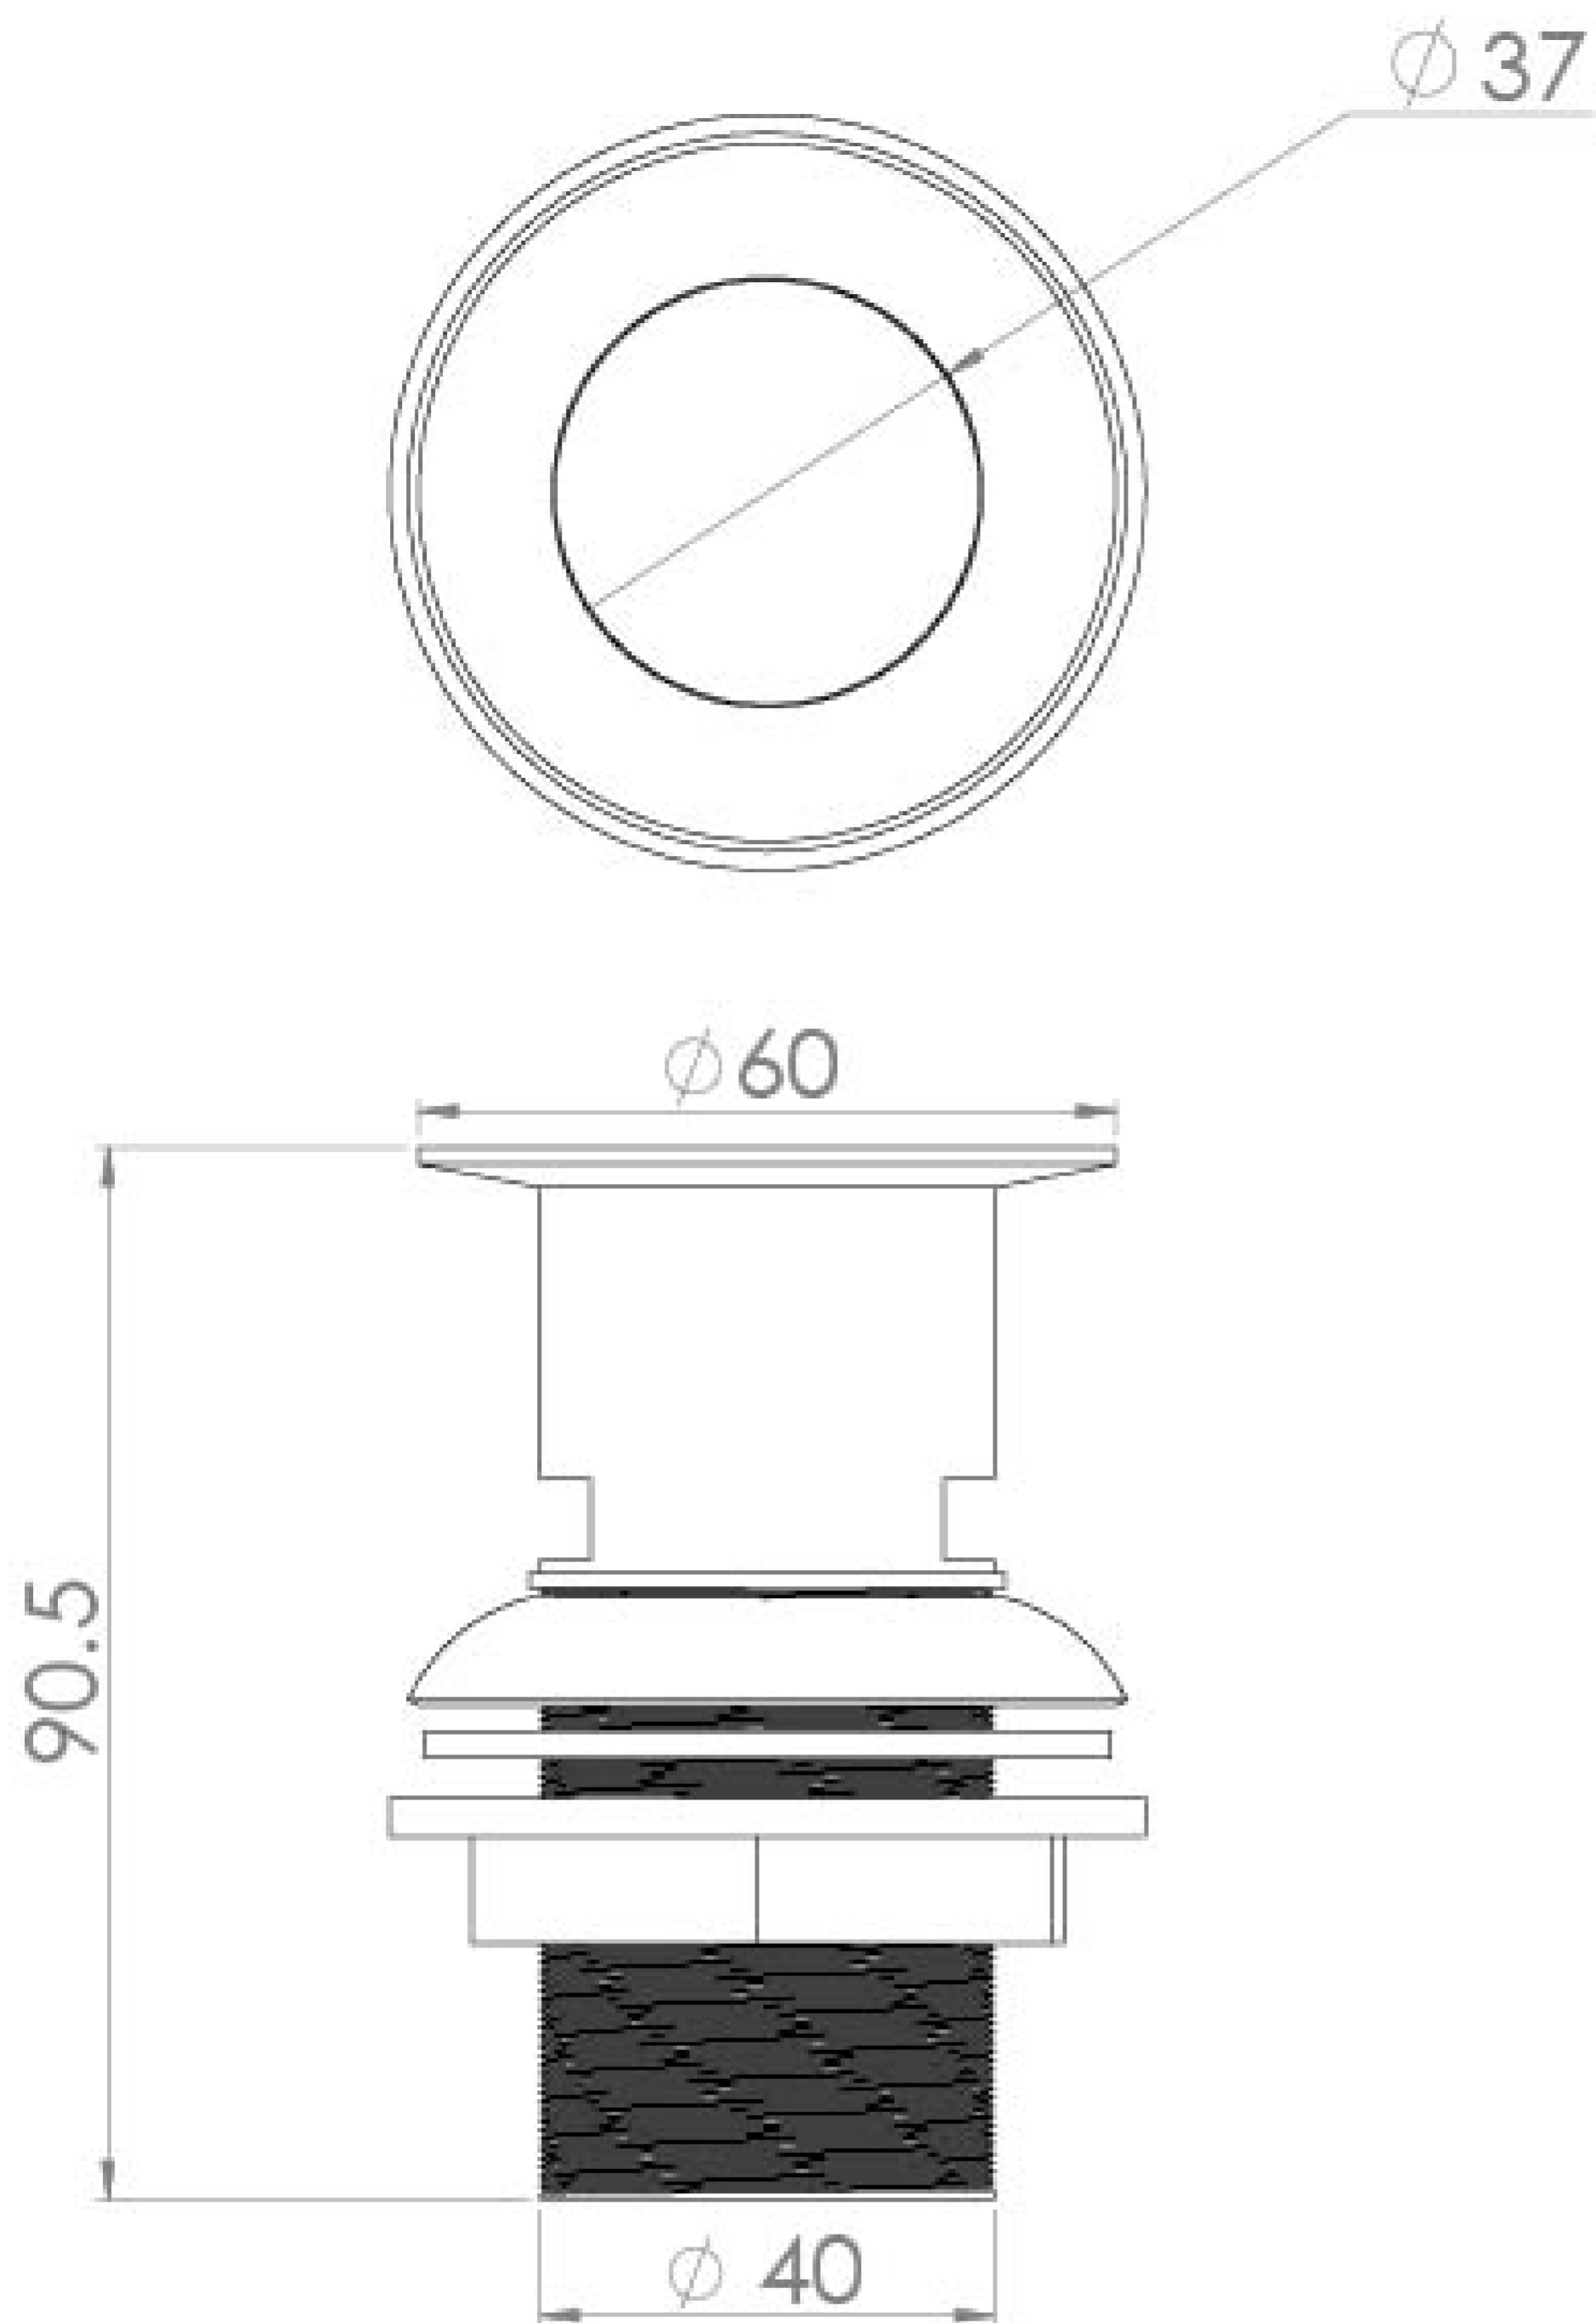

1 1/4" PRESSFLO SLOTTED WASTE - CHROME

Product Code: 140S

PRODUCT INFORMATION

Finish:	Chrome
Height:	90.5mm
Width:	60mm
Depth:	60mm
Material	Brass
Weight	0.2kg
Guarantee	5 years

DESCRIPTION

This 1 1/4" pressflo slotted basin waste in chrome is extremely useful for washbasins that have an overflow or in family bathrooms. It prevents the basin from overflowing if the basin mixer tap is left on as the top will spin to let the water drain out quicker from the basin.

Saneux reserves the right to alter the specifications and product range without prior notice. Dimensions are given as a guide only. Dimensions should not be used for surrounding furniture, fixtures and fittings until the product is on site.