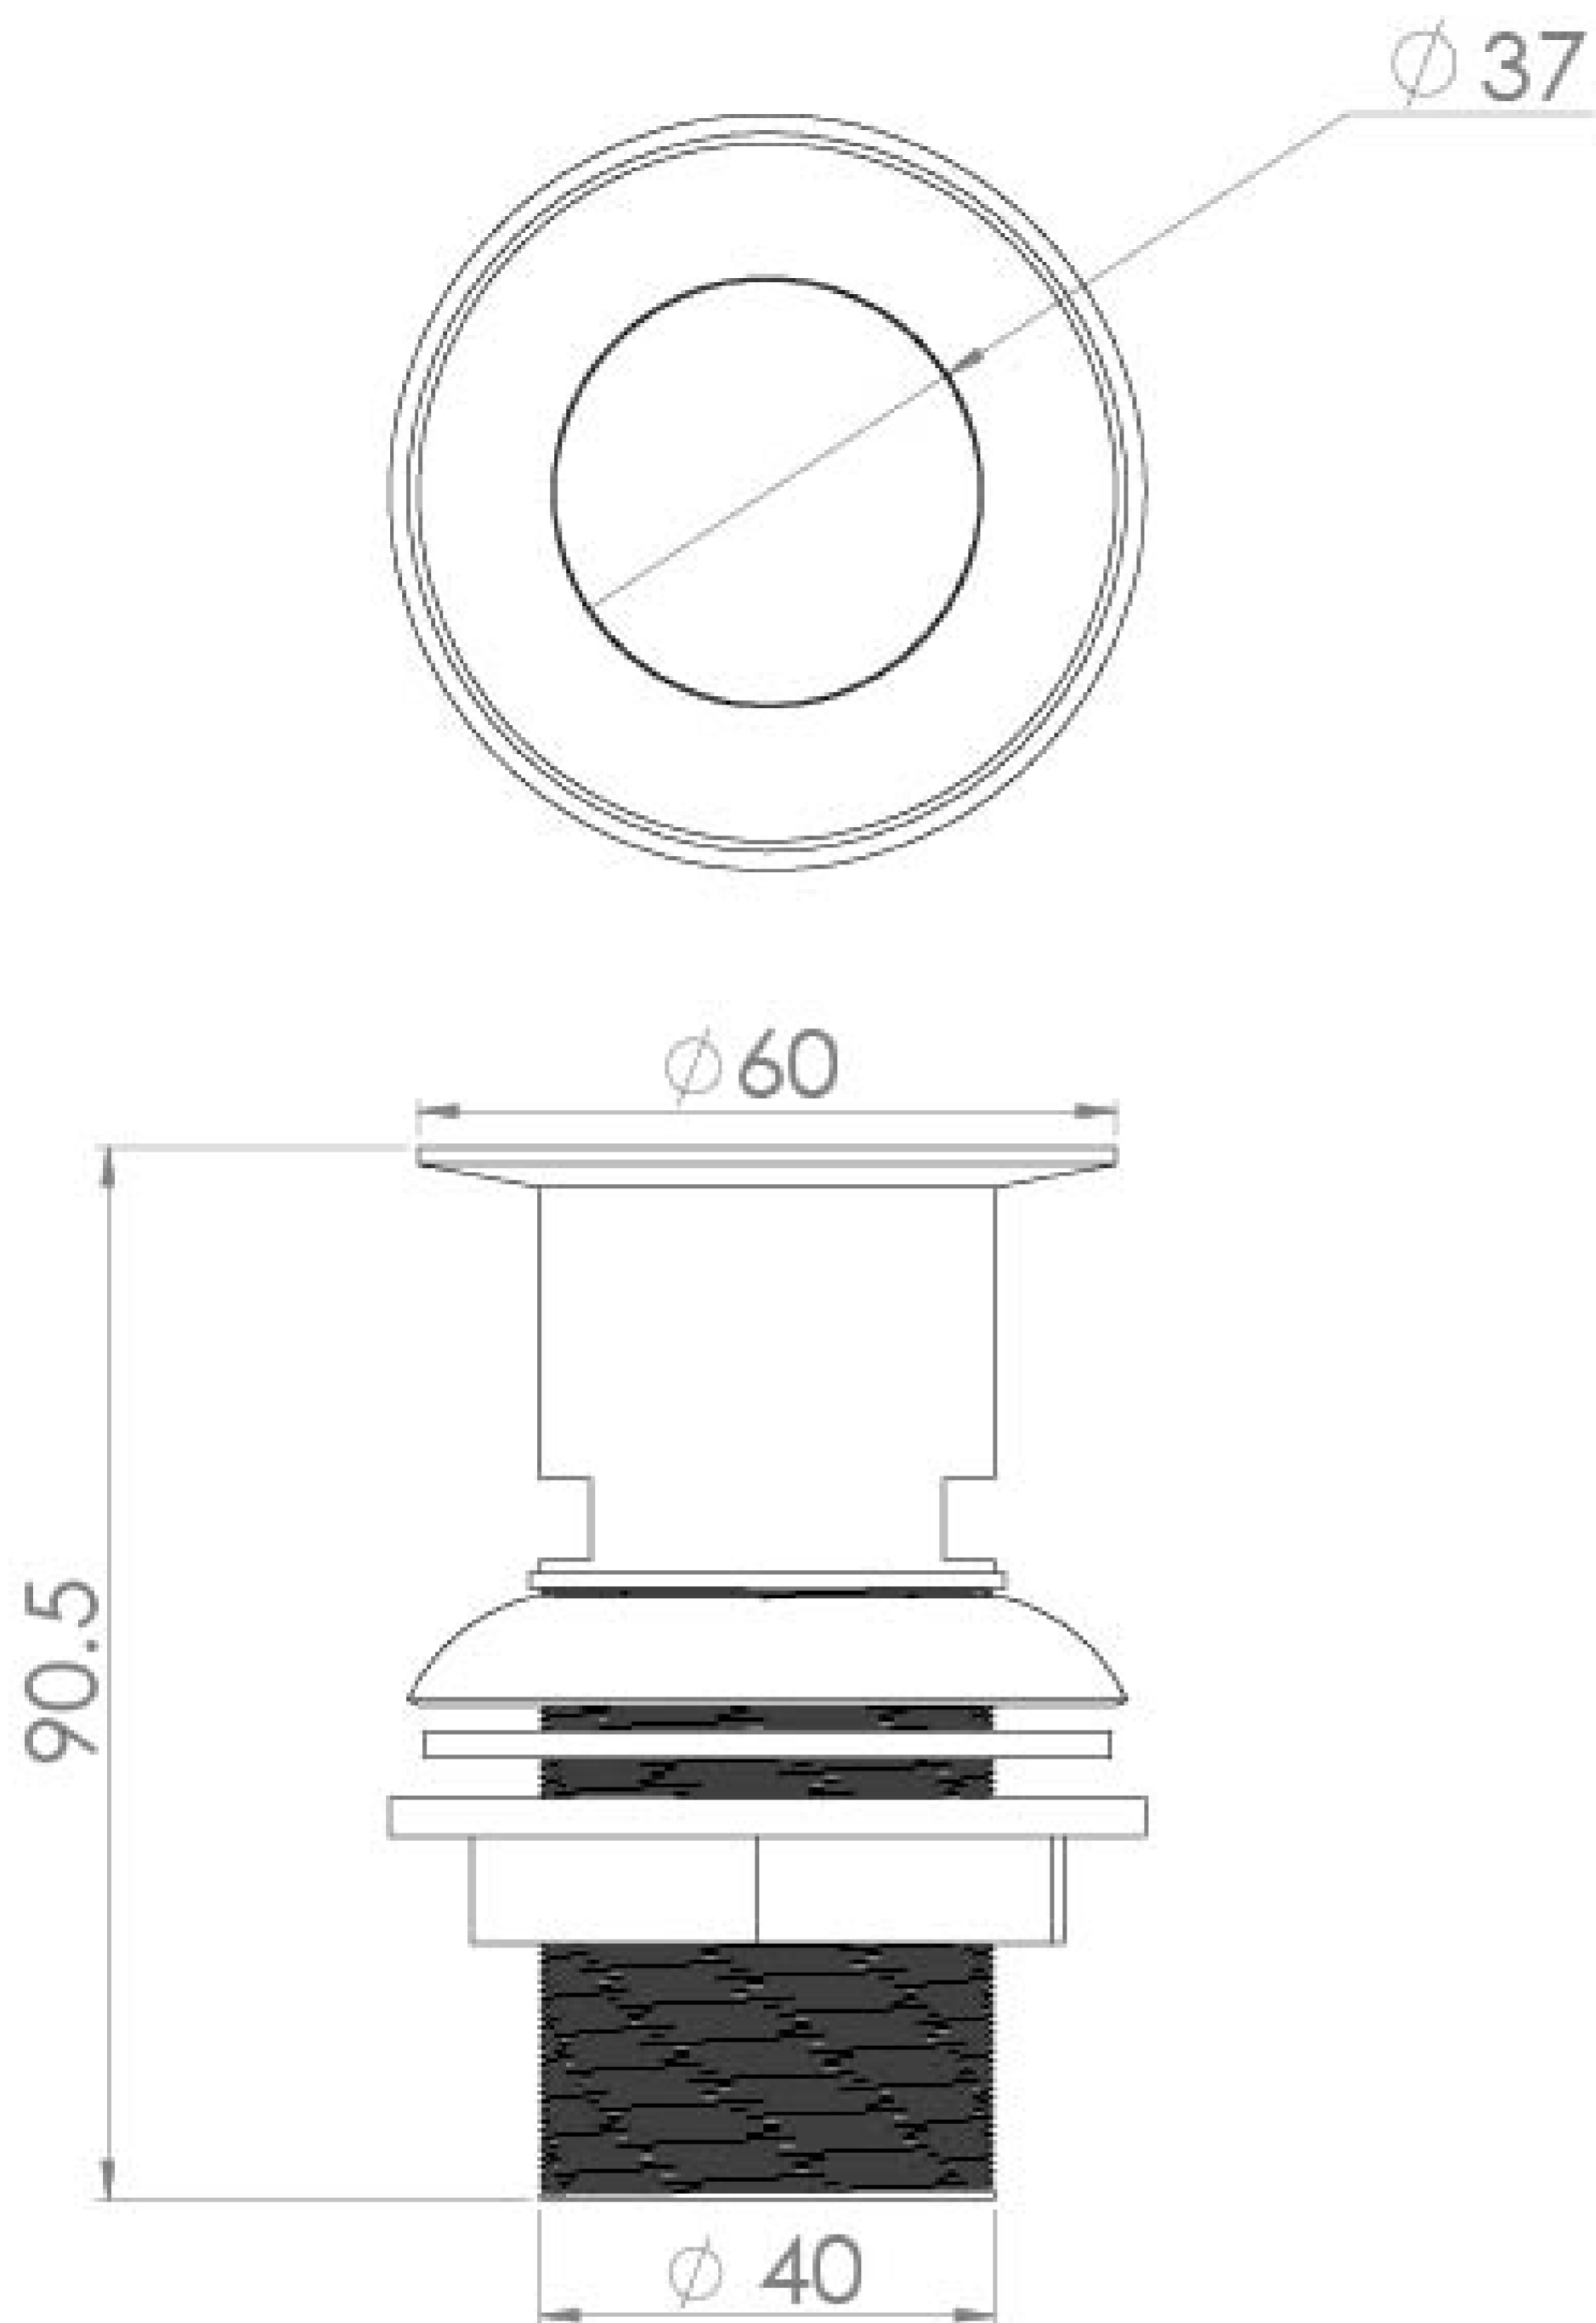

Saneux reserves the right to alter the specifications and product range without prior notice. Dimensions are given as a guide only. Dimensions should not be used for surrounding furniture, fixtures and fittings until the product is on site.