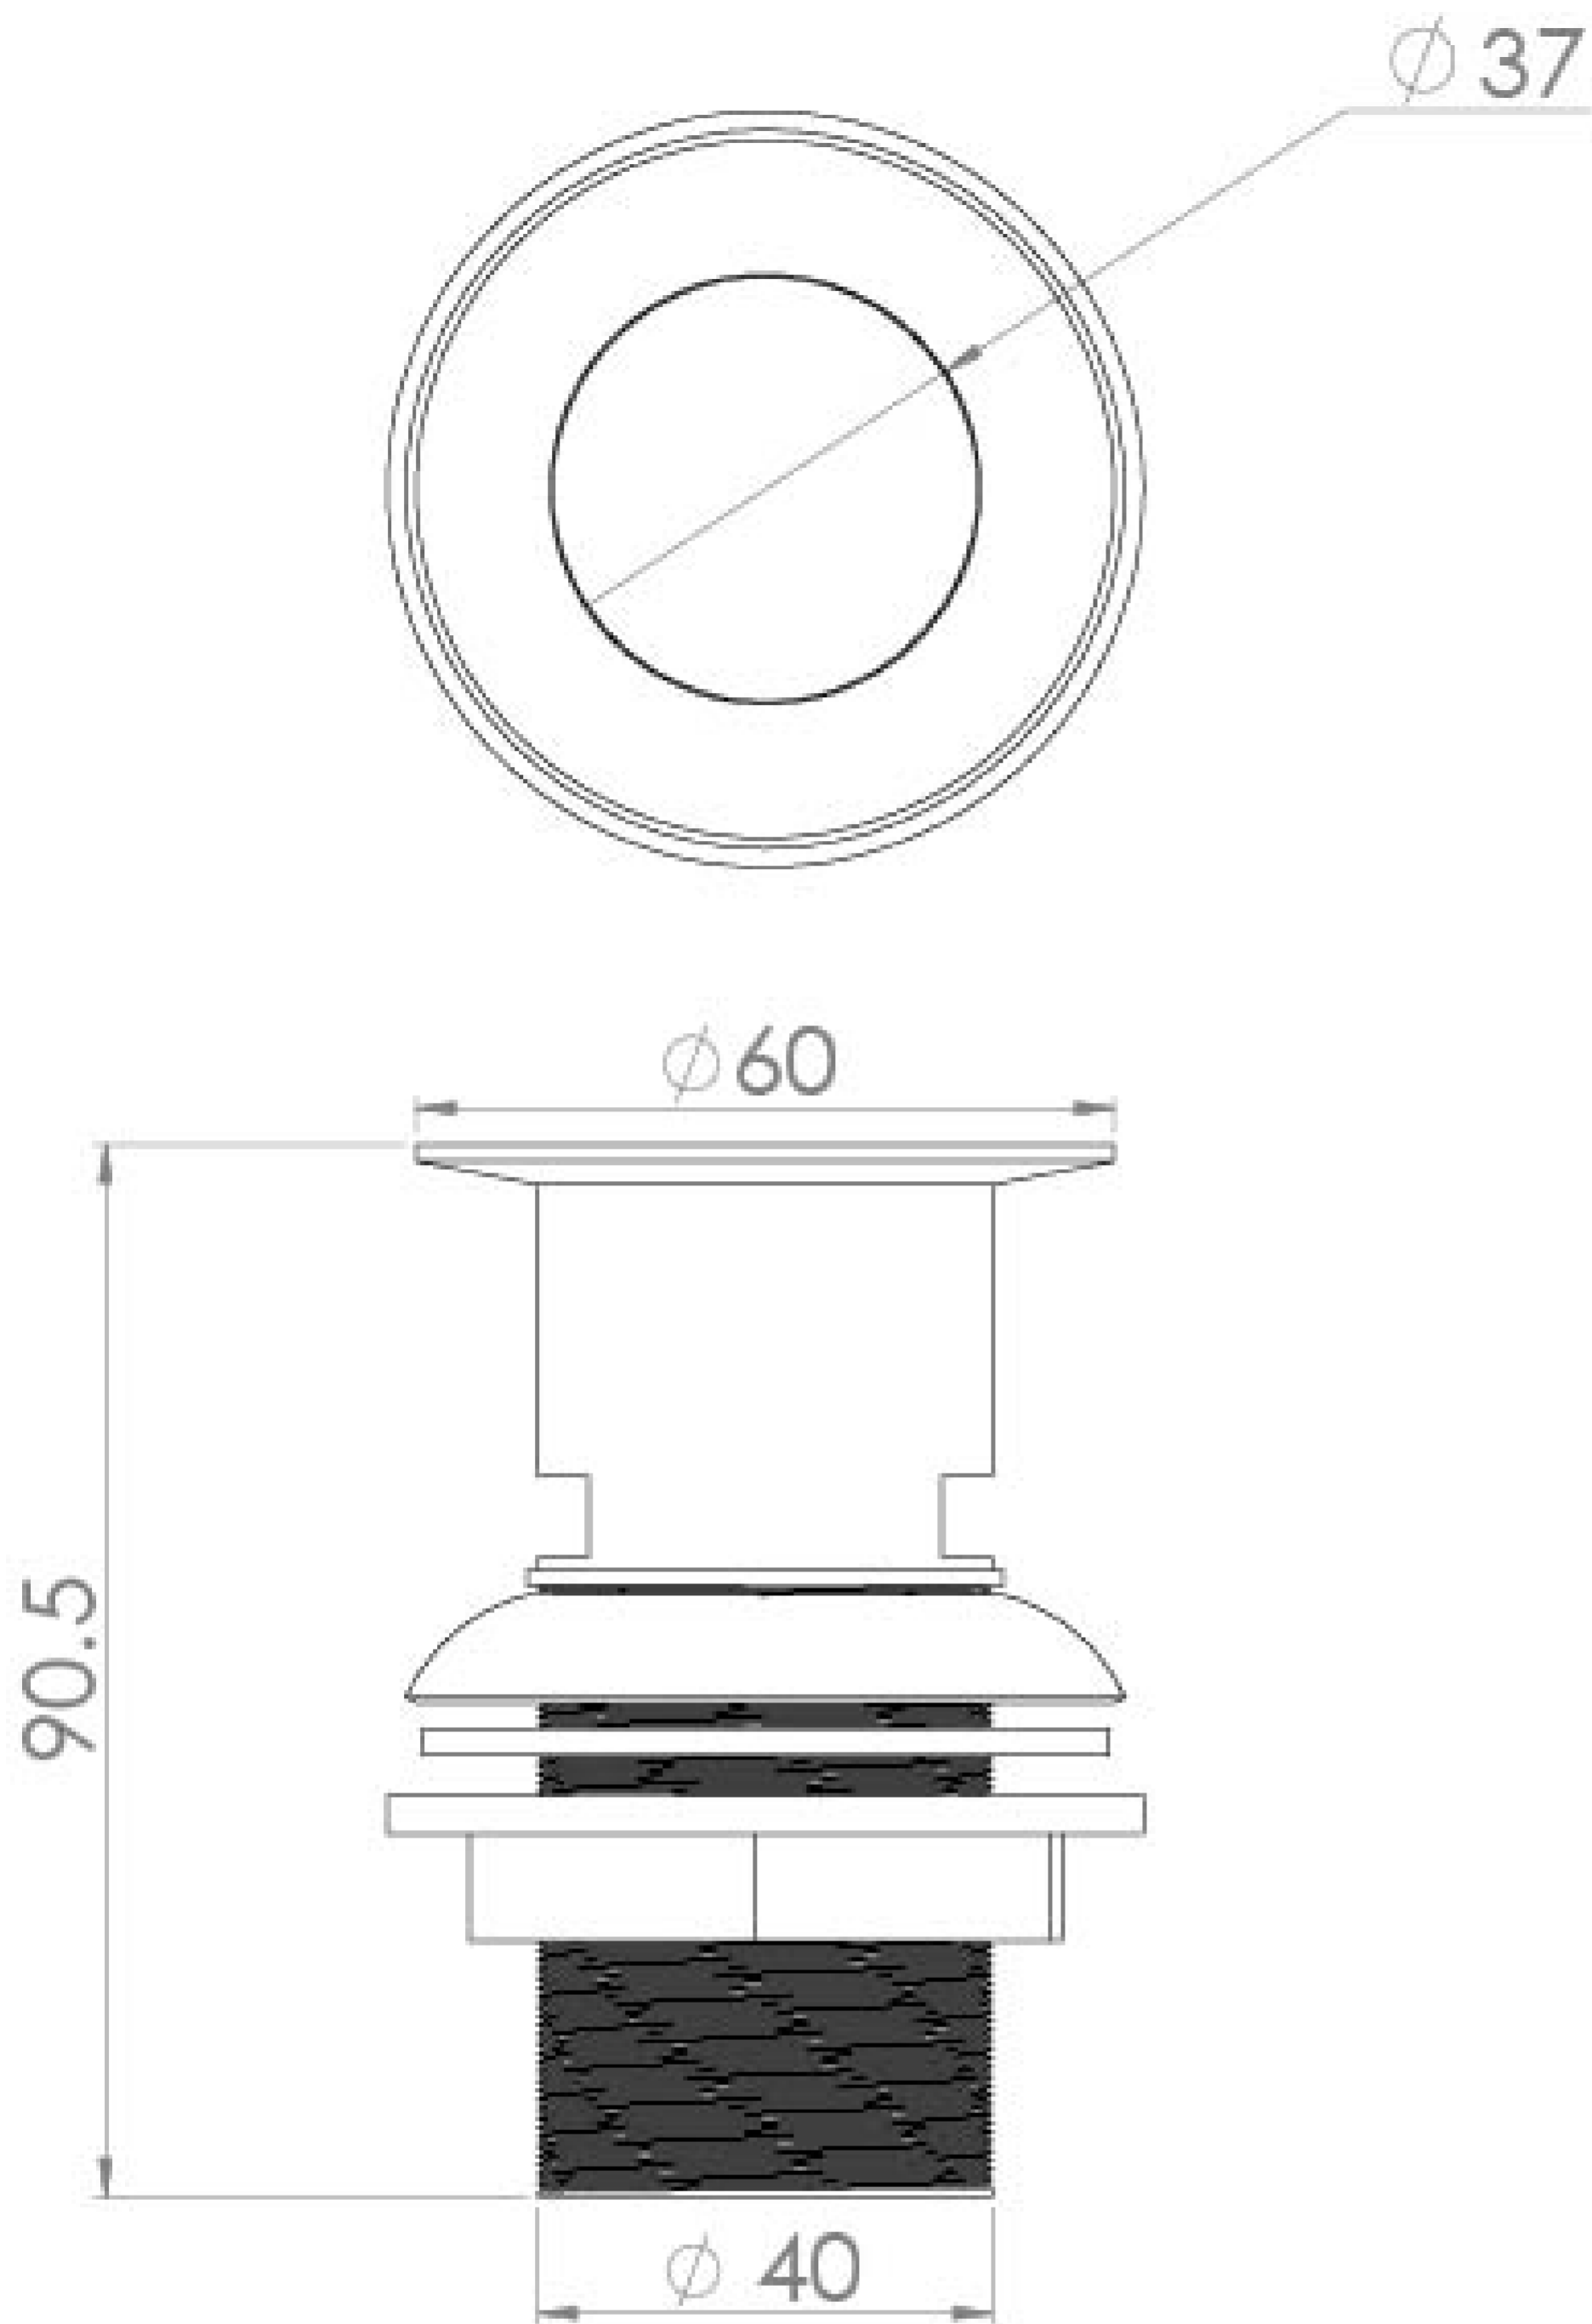

Saneux reserves the right to alter the specifications and product range without prior notice. Dimensions are given as a guide only. Dimensions should not be used for surrounding furniture, fixtures and fittings until the product is on site.