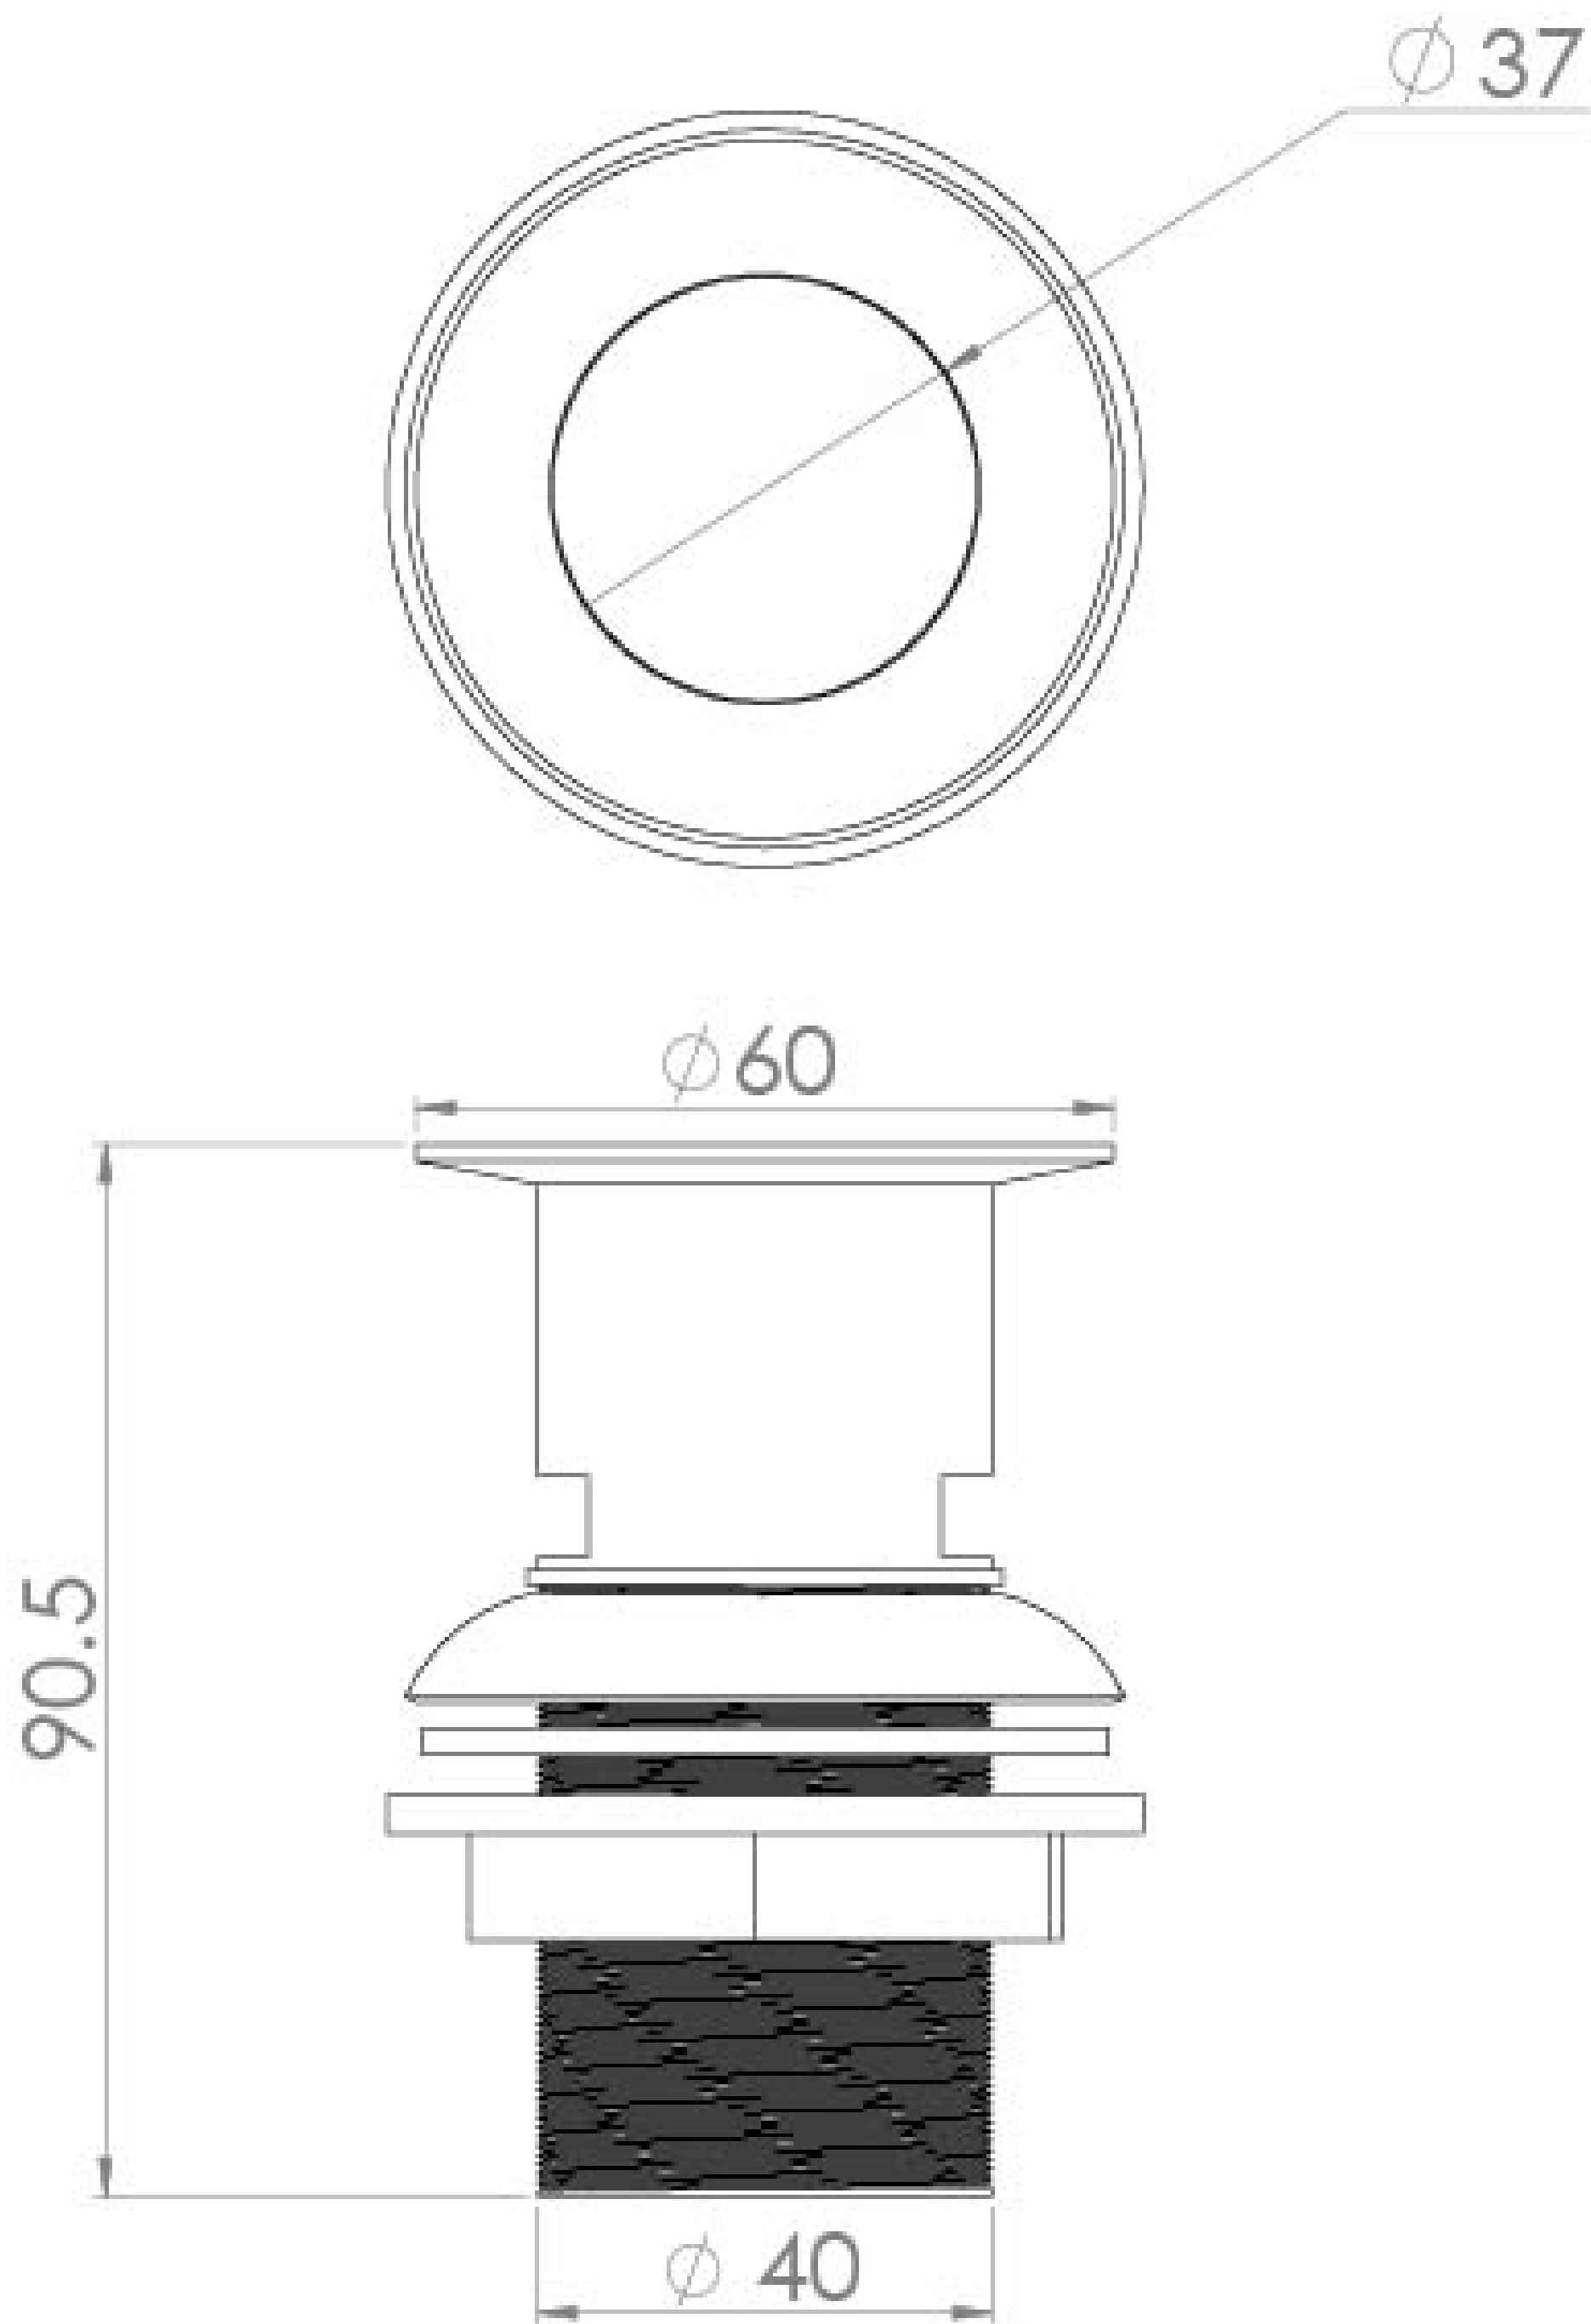

1 1/4" PRESSFLO SLOTTED WASTE - CHROME

Product Code: 140S

PRODUCT INFORMATION

Finish:	Chrome
Height:	90.5mm
Width:	60mm
Depth:	60mm
Material	Brass
Weight	0.2kg
Guarantee	5 years

DESCRIPTION

This 1 1/4" pressflo slotted basin waste in chrome is extremely useful for washbasins that have an overflow or in family bathrooms. It prevents the basin from overflowing if the basin mixer tap is left on as the top will spin to let the water drain out quicker from the basin.