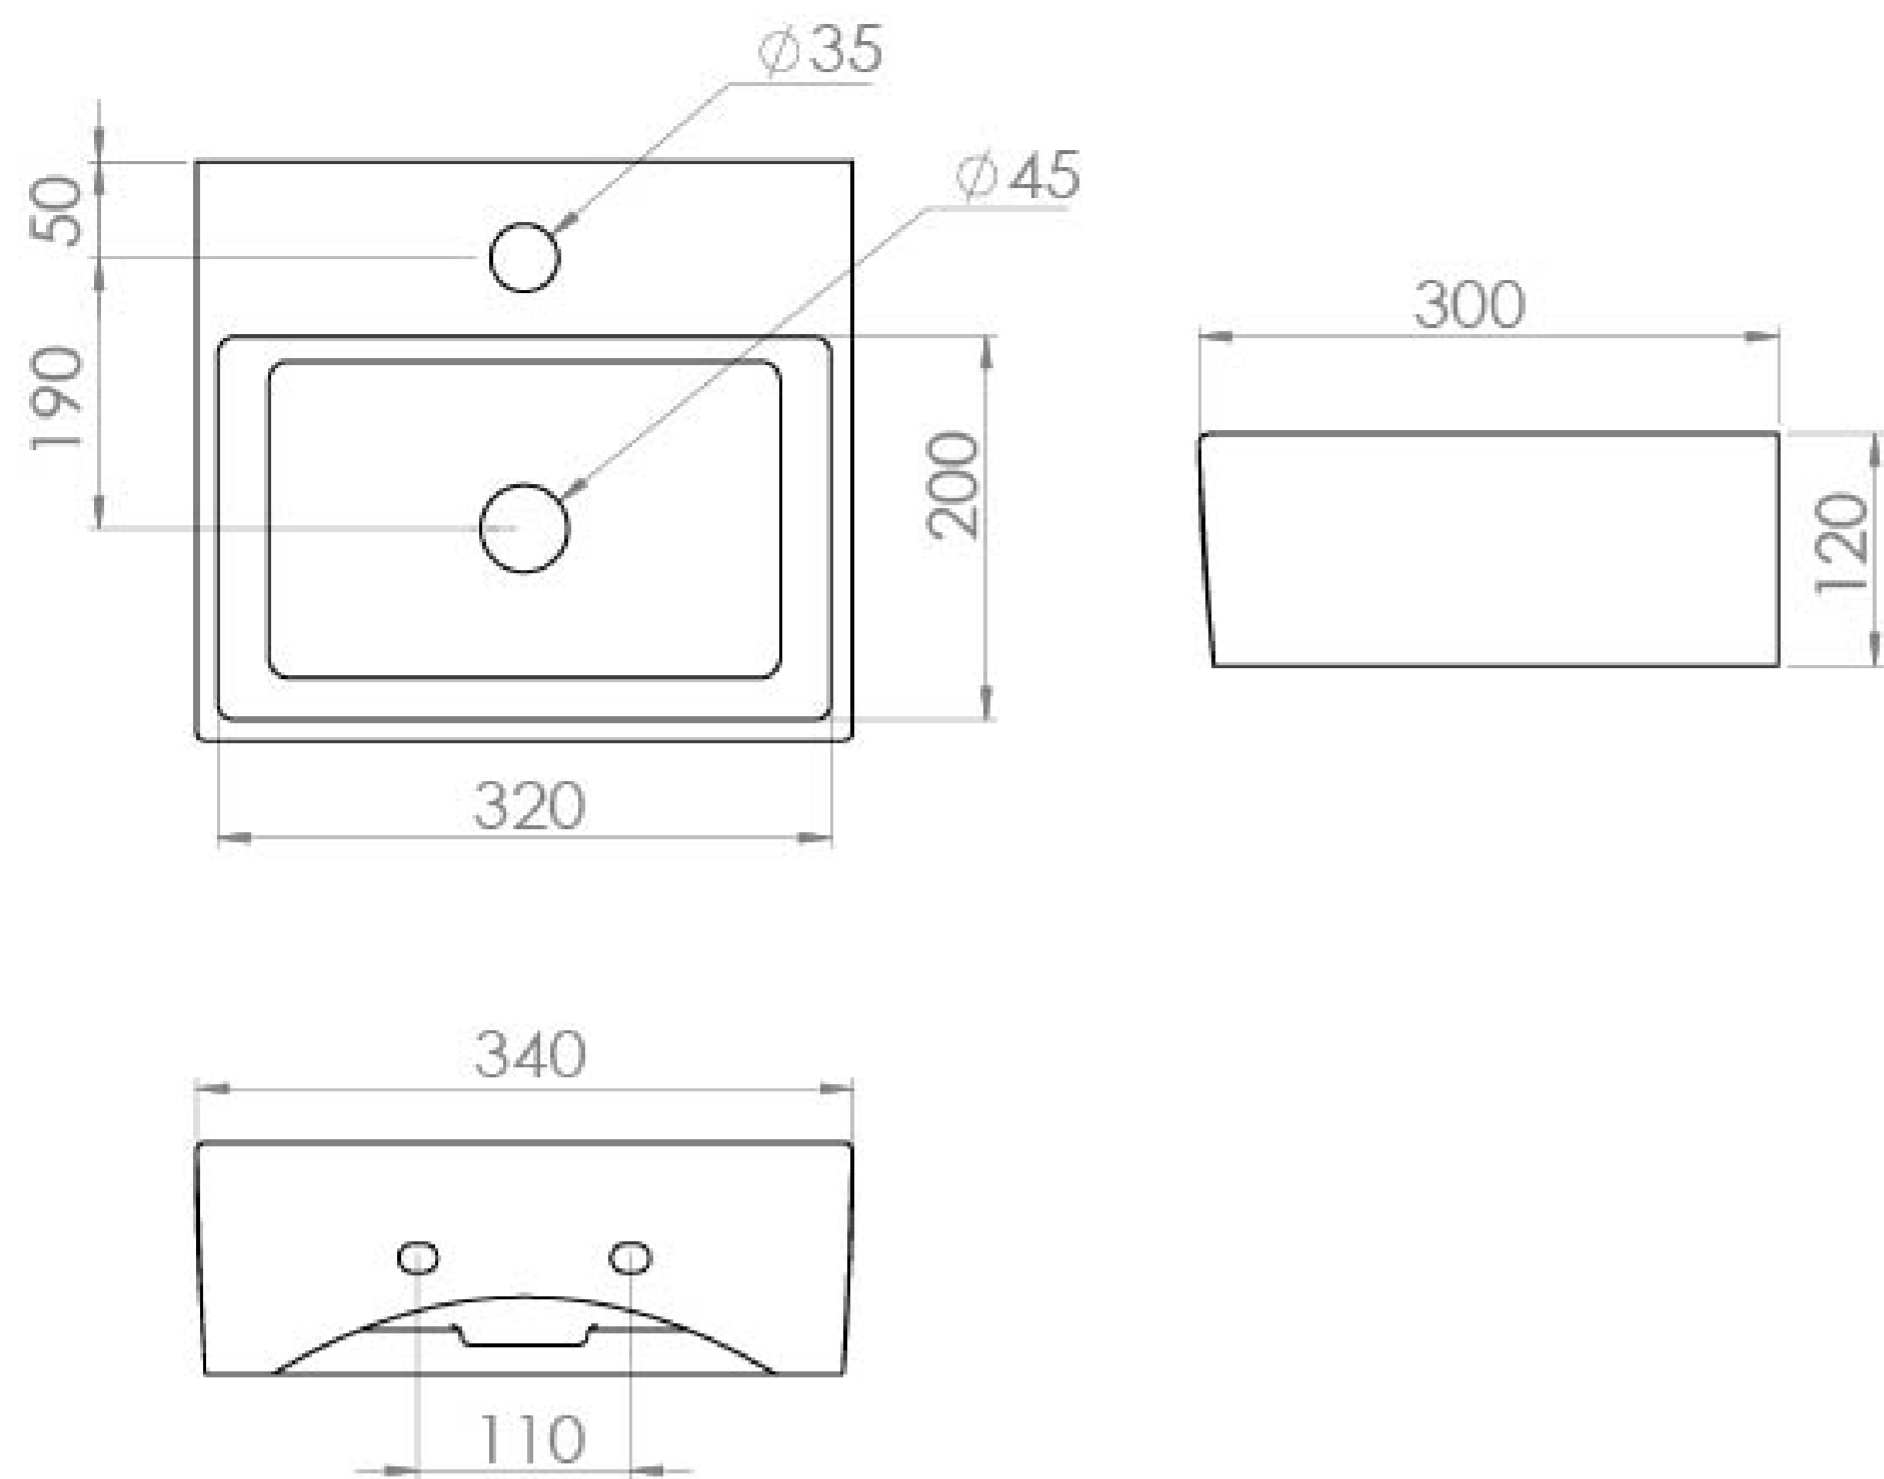

TECHNICAL DRAWING

Saneux reserves the right to alter the specifications and product range without prior notice. Dimensions are given as a guide only. Dimensions should not be used for surrounding furniture, fixtures and fittings until the product is on site.

<https://saneux.com/products/matteo-34x30cm-washbasin-1th-gloss-white>