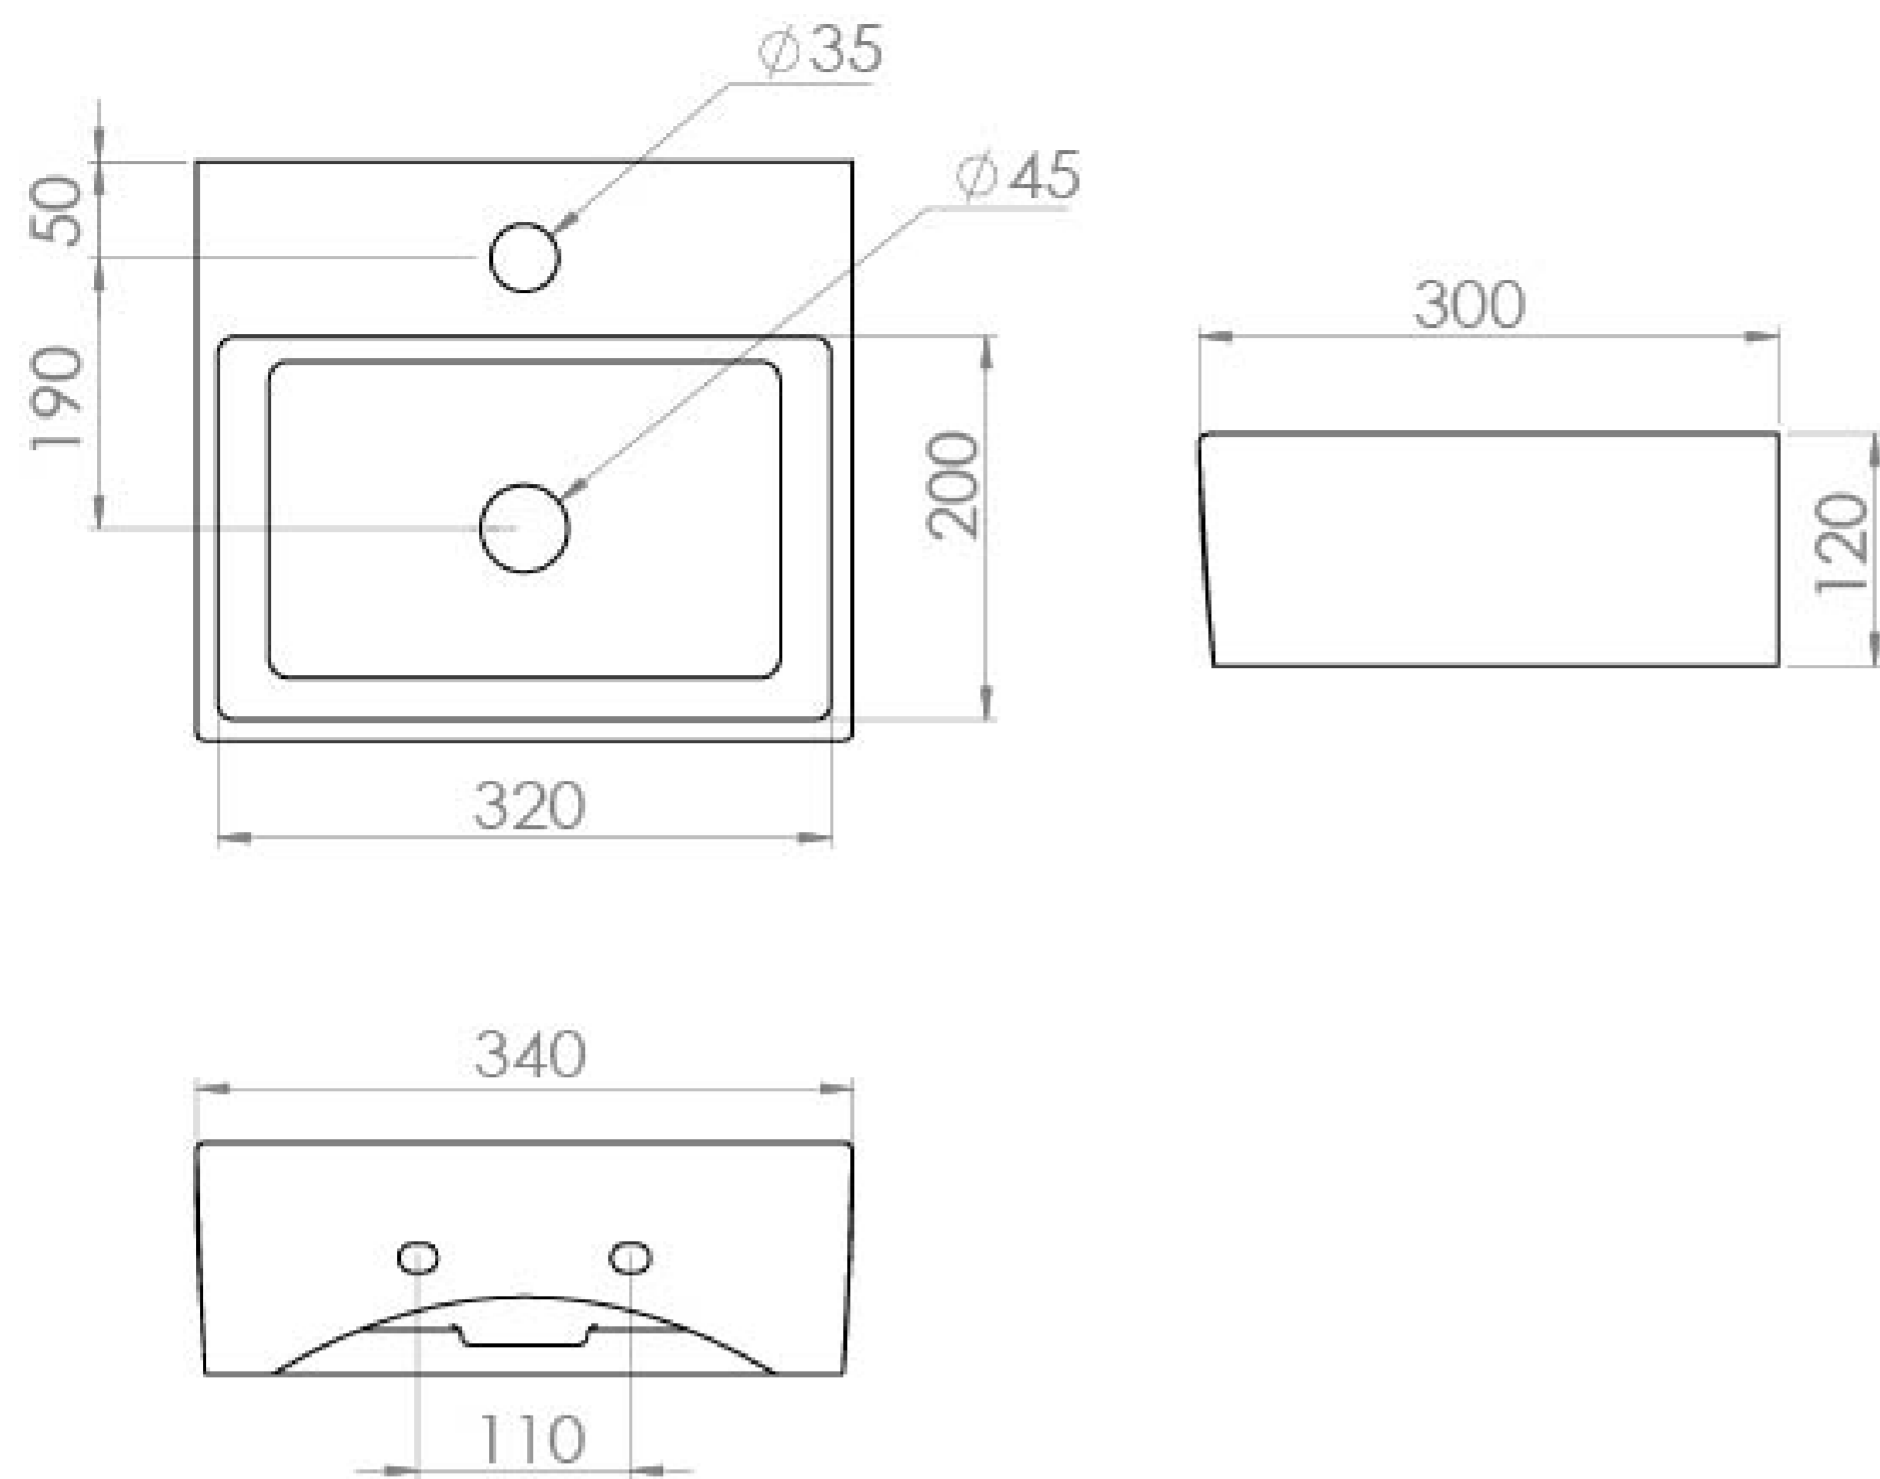

TECHNICAL DRAWING

Saneux reserves the right to alter the specifications and product range without prior notice. Dimensions are given as a guide only. Dimensions should not be used for surrounding furniture, fixtures and fittings until the product is on site.

<https://saneux.com/products/matteo-34x30cm-washbasin-1th-gloss-white>