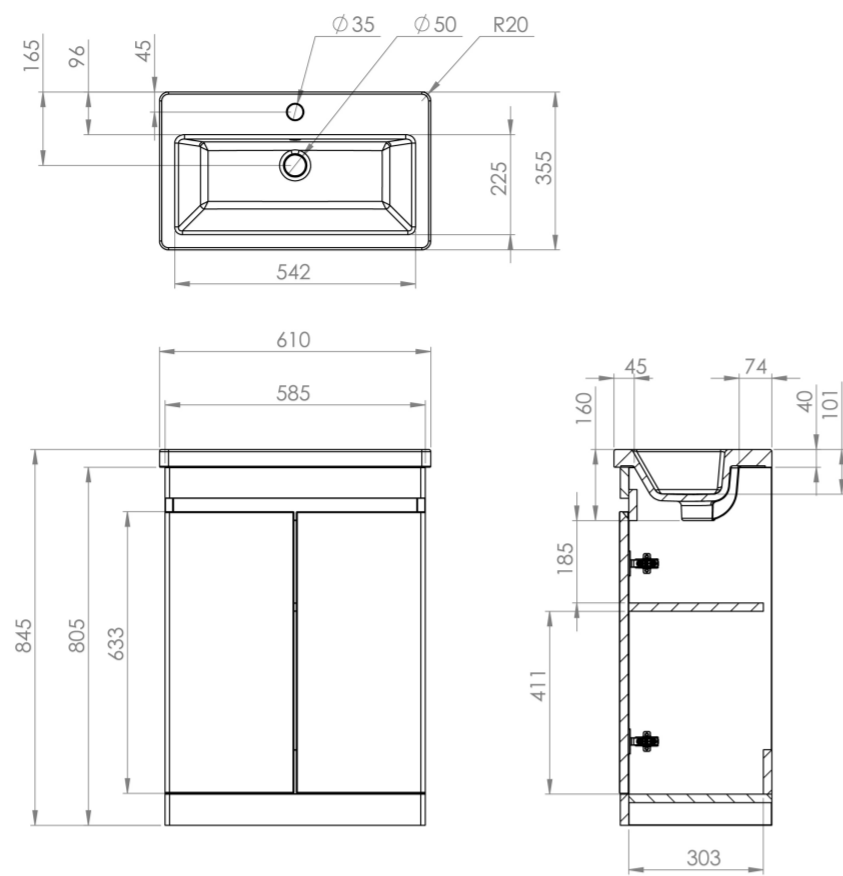

TECHNICAL DRAWING

Saneux reserves the right to alter the specifications and product range without prior notice. Dimensions are given as a guide only. Dimensions should not be used for surrounding furniture, fixtures and fittings until the product is on site.

<https://saneux.com/products/air-60cm-2-door-floor-standing-unit-dove-grey>