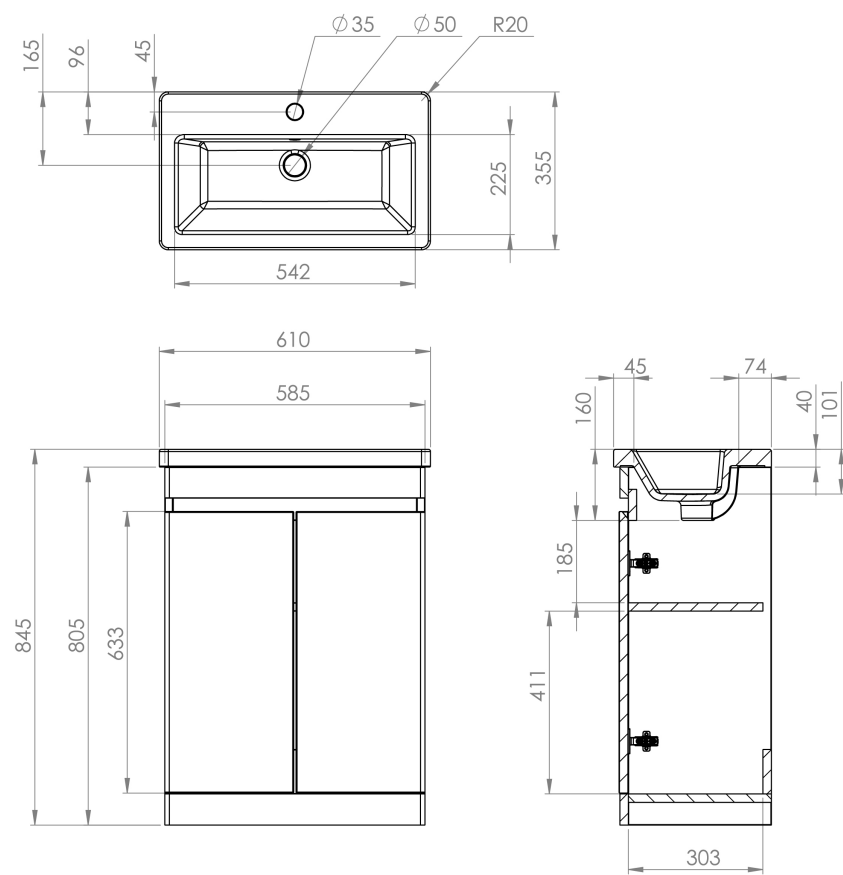

TECHNICAL DRAWING

Saneux reserves the right to alter the specifications and product range without prior notice. Dimensions are given as a guide only. Dimensions should not be used for surrounding furniture, fixtures and fittings until the product is on site.

<https://saneux.com/products/air-60cm-2-door-floor-standing-unit-dove-grey>