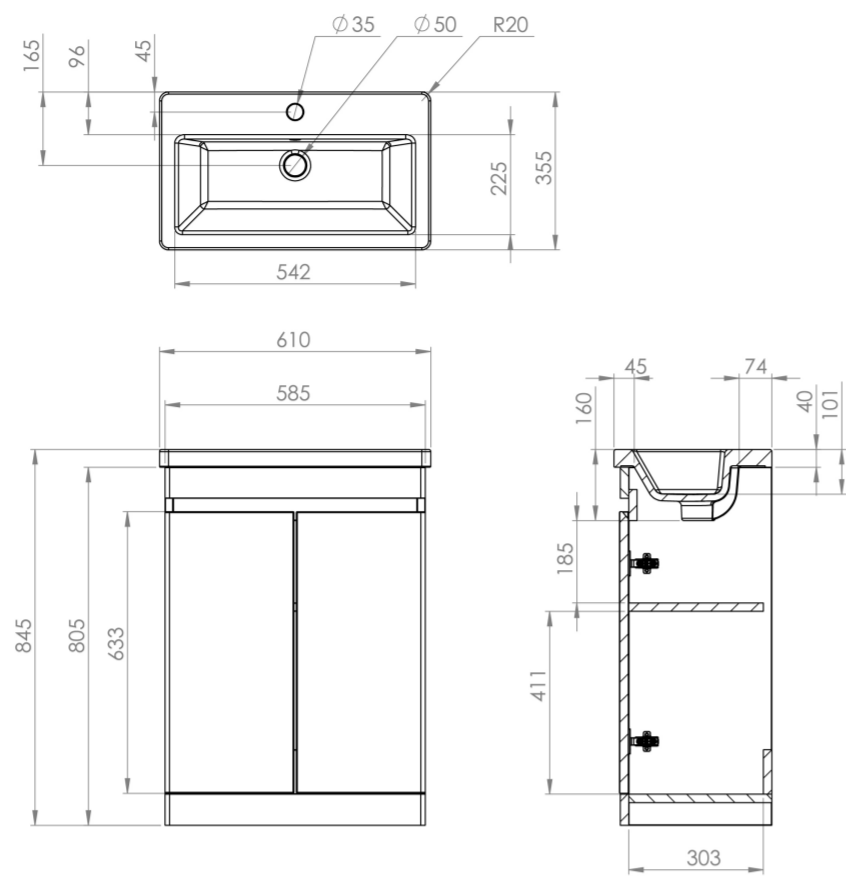

TECHNICAL DRAWING

Saneux reserves the right to alter the specifications and product range without prior notice. Dimensions are given as a guide only. Dimensions should not be used for surrounding furniture, fixtures and fittings until the product is on site.

<https://saneux.com/products/air-60cm-2-door-floor-standing-unit-dove-grey>