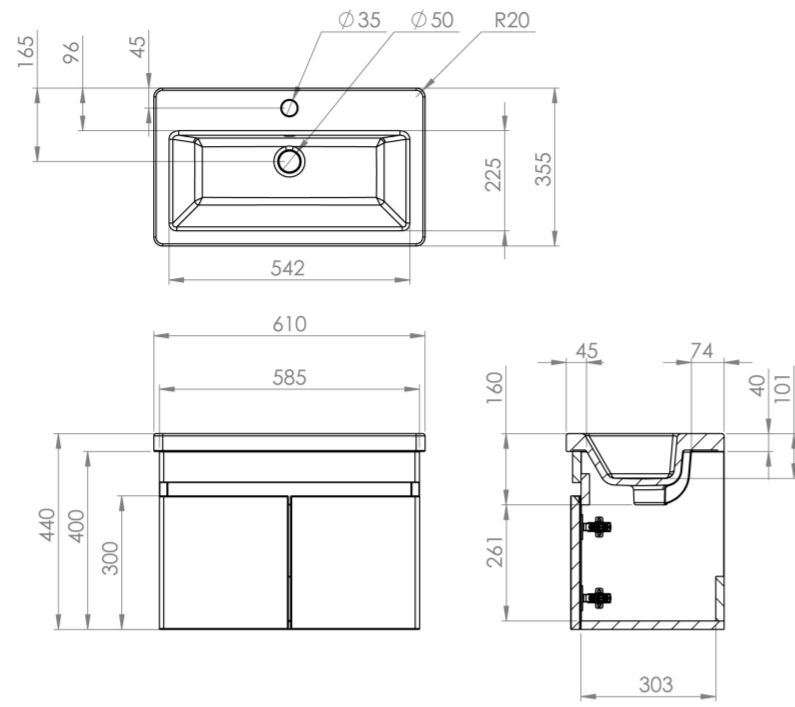

TECHNICAL DRAWING

Saneux reserves the right to alter the specifications and product range without prior notice. Dimensions are given as a guide only. Dimensions should not be used for surrounding furniture, fixtures and fittings until the product is on site.

<https://saneux.com/products/air-60cm-2-door-wall-mounted-unit-dove-grey>