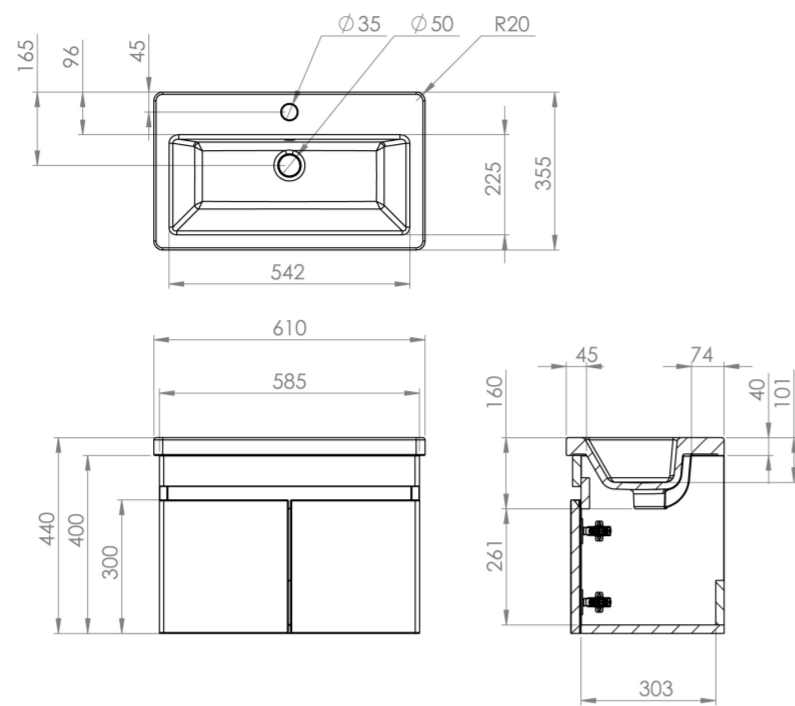

TECHNICAL DRAWING

Saneux reserves the right to alter the specifications and product range without prior notice. Dimensions are given as a guide only. Dimensions should not be used for surrounding furniture, fixtures and fittings until the product is on site.

<https://saneux.com/products/air-60cm-2-door-wall-mounted-unit-dove-grey>