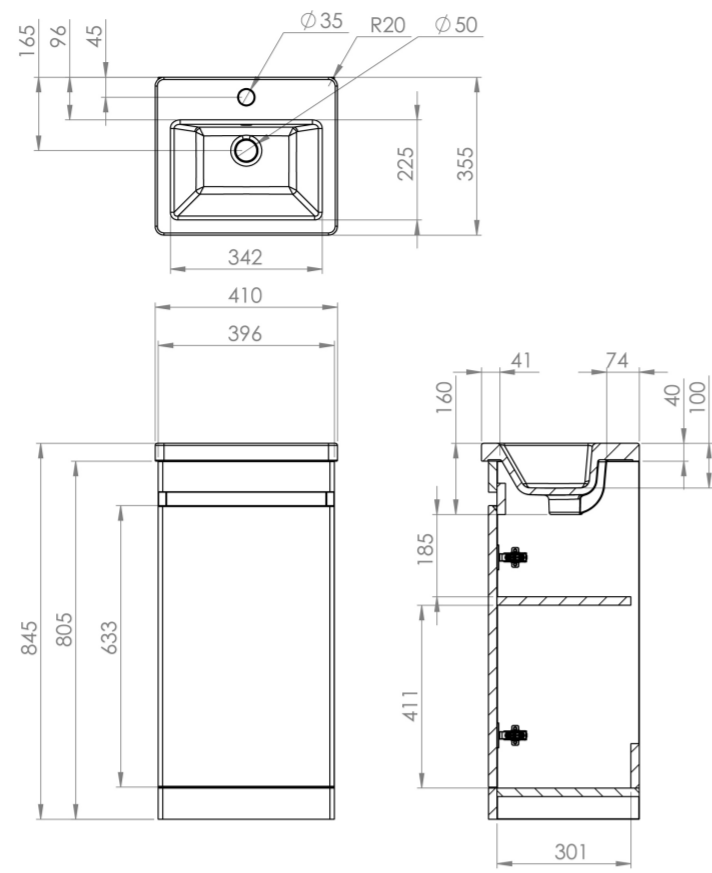

AIR 40CM 1 DOOR FLOOR STANDING UNIT - DOVE GREY

Product Code: AIRF40.DG

PRODUCT INFORMATION

Finish:	Dove Grey
Height:	805mm
Width:	396mm
Depth:	330mm
Material	MDF
Weight	15.6kg
Shelf Quantity	1x wooden shelf
Guarantee	5 years
Configuration	1 Door
Door Type	Soft close
Compatible Basin(s)	AIRB40
Door Opening	Reversible
Other Features	Easy installation Quick release doors

DESCRIPTION

AIR is our space-saving collection of short projection sanitaryware and furniture. The furniture was made to fit in the smallest of bathrooms whilst providing essential storage space. The furniture is available in 2 colours, 2 sizes and in wall mounted and floor standing options.

Opt for this 40cm 1 door floor standing matte dove grey finish to add a subtle touch of colour to your bathroom. It features a shelf to allow you to store more toiletries and grooming products, and it has a reversible door so that it can work in all bathroom spaces.

*Basin to be purchased separately

Compatible basin: AIRB40

TECHNICAL DRAWING

Saneux reserves the right to alter the specifications and product range without prior notice. Dimensions are given as a guide only. Dimensions should not be used for surrounding furniture, fixtures and fittings until the product is on site.