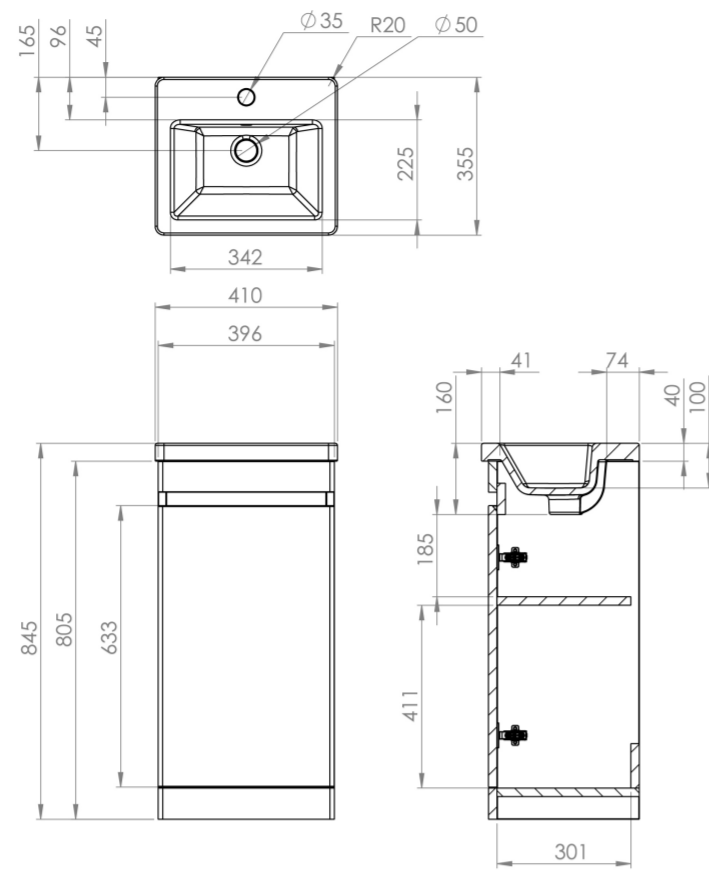

TECHNICAL DRAWING

Saneux reserves the right to alter the specifications and product range without prior notice. Dimensions are given as a guide only. Dimensions should not be used for surrounding furniture, fixtures and fittings until the product is on site.

<https://saneux.com/products/air-40cm-1-door-floor-standing-unit-dove-grey>