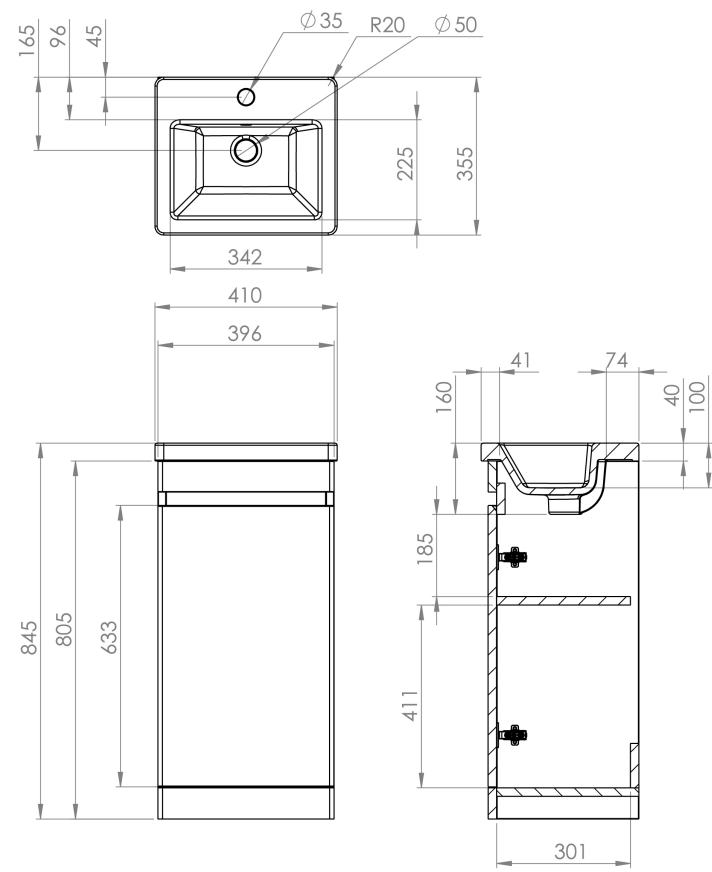

TECHNICAL DRAWING

Saneux reserves the right to alter the specifications and product range without prior notice. Dimensions are given as a guide only. Dimensions should not be used for surrounding furniture, fixtures and fittings until the product is on site.

<https://saneux.com/products/air-40cm-1-door-floor-standing-unit-dove-grey>