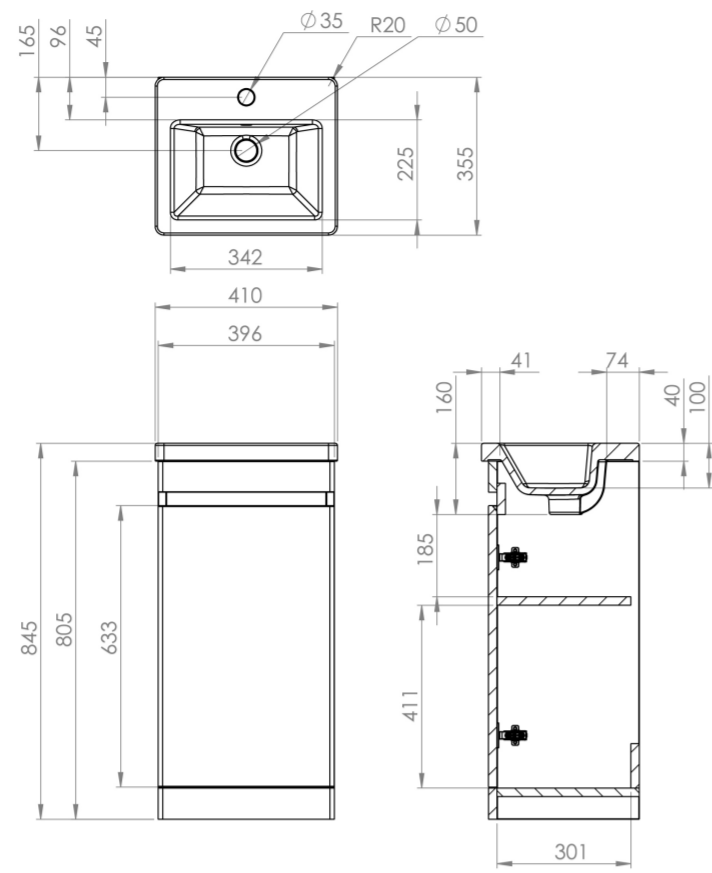

TECHNICAL DRAWING

Saneux reserves the right to alter the specifications and product range without prior notice. Dimensions are given as a guide only. Dimensions should not be used for surrounding furniture, fixtures and fittings until the product is on site.

<https://saneux.com/products/air-40cm-1-door-floor-standing-unit-dove-grey>