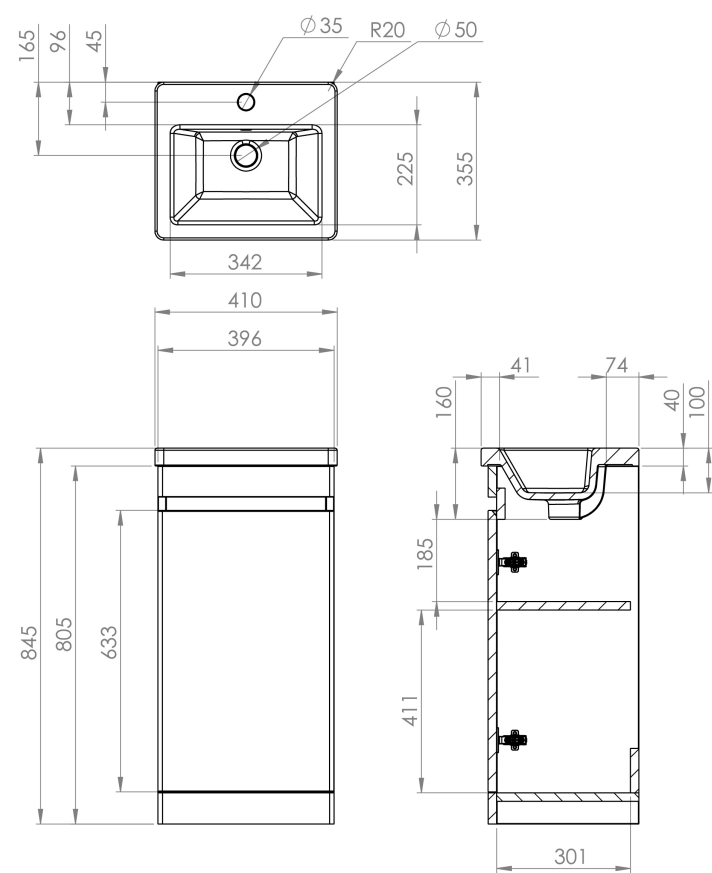

AIR 40CM 1 DOOR FLOOR STANDING UNIT - DOVE GREY

Product Code: AIRF40.DG

PRODUCT INFORMATION

Finish:	Dove Grey
Height:	805mm
Width:	396mm
Depth:	330mm
Material	MDF
Weight	15.6kg
Shelf Quantity	1x wooden shelf
Guarantee	5 years
Configuration	1 Door
Door Type	Soft close
Compatible Basin(s)	AIRB40
Door Opening	Reversible
Other Features	Easy installation Quick release doors

DESCRIPTION

AIR is our space-saving collection of short projection sanitaryware and furniture. The furniture was made to fit in the smallest of bathrooms whilst providing essential storage space. The furniture is available in 2 colours, 2 sizes and in wall mounted and floor standing options.

Opt for this 40cm 1 door floor standing matte dove grey finish to add a subtle touch of colour to your bathroom. It features a shelf to allow you to store more toiletries and grooming products, and it has a reversible door so that it can work in all bathroom spaces.

*Basin to be purchased separately

Compatible basin: AIRB40

TECHNICAL DRAWING

Saneux reserves the right to alter the specifications and product range without prior notice. Dimensions are given as a guide only. Dimensions should not be used for surrounding furniture, fixtures and fittings until the product is on site.