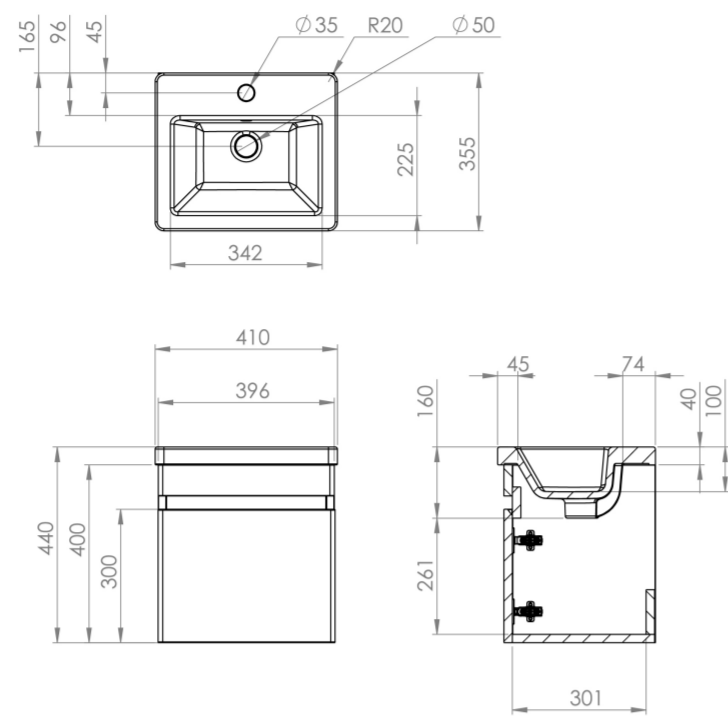

TECHNICAL DRAWING

Saneux reserves the right to alter the specifications and product range without prior notice. Dimensions are given as a guide only. Dimensions should not be used for surrounding furniture, fixtures and fittings until the product is on site.

<https://saneux.com/products/air-40cm-1-door-wall-mounted-unit-dove-grey>