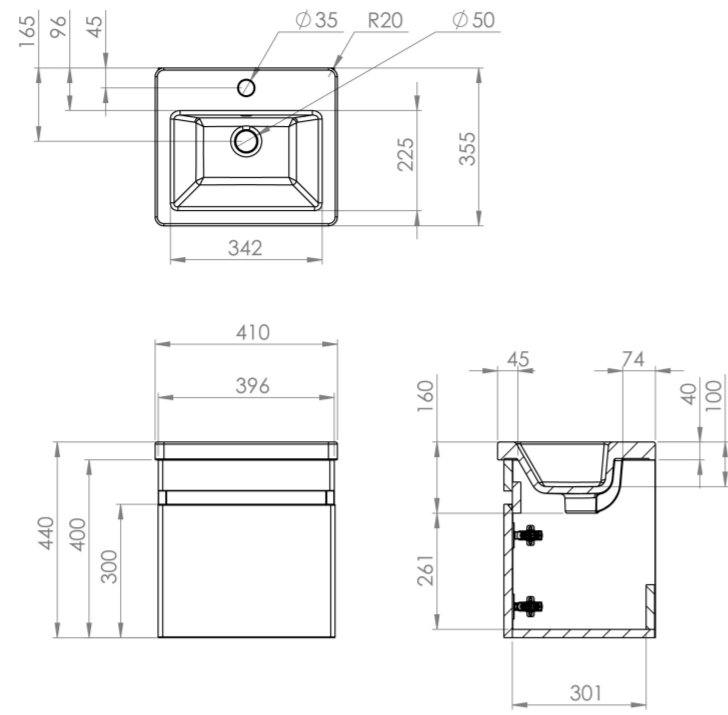

TECHNICAL DRAWING

Saneux reserves the right to alter the specifications and product range without prior notice. Dimensions are given as a guide only. Dimensions should not be used for surrounding furniture, fixtures and fittings until the product is on site.

<https://saneux.com/products/air-40cm-1-door-wall-mounted-unit-dove-grey>