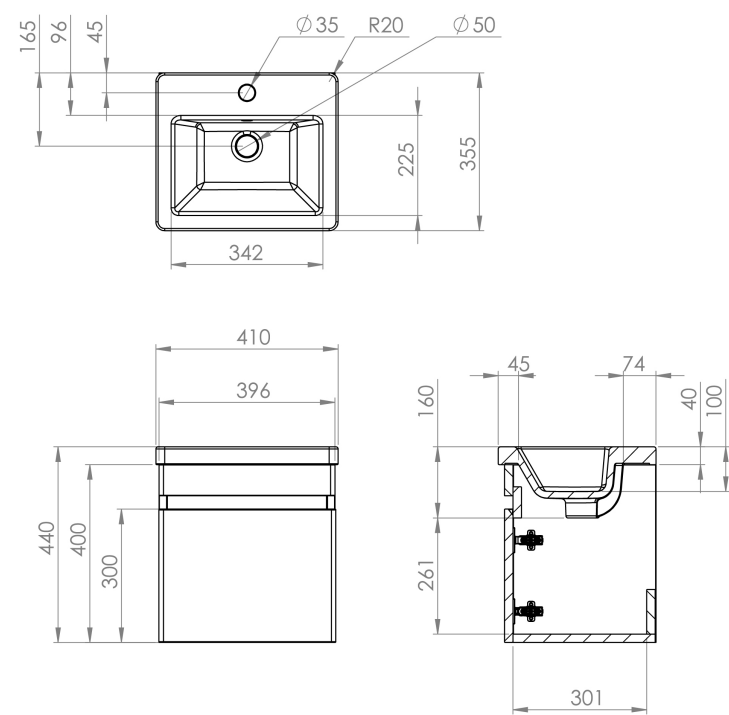

TECHNICAL DRAWING

Saneux reserves the right to alter the specifications and product range without prior notice. Dimensions are given as a guide only. Dimensions should not be used for surrounding furniture, fixtures and fittings until the product is on site.

<https://saneux.com/products/air-40cm-1-door-wall-mounted-unit-dove-grey>