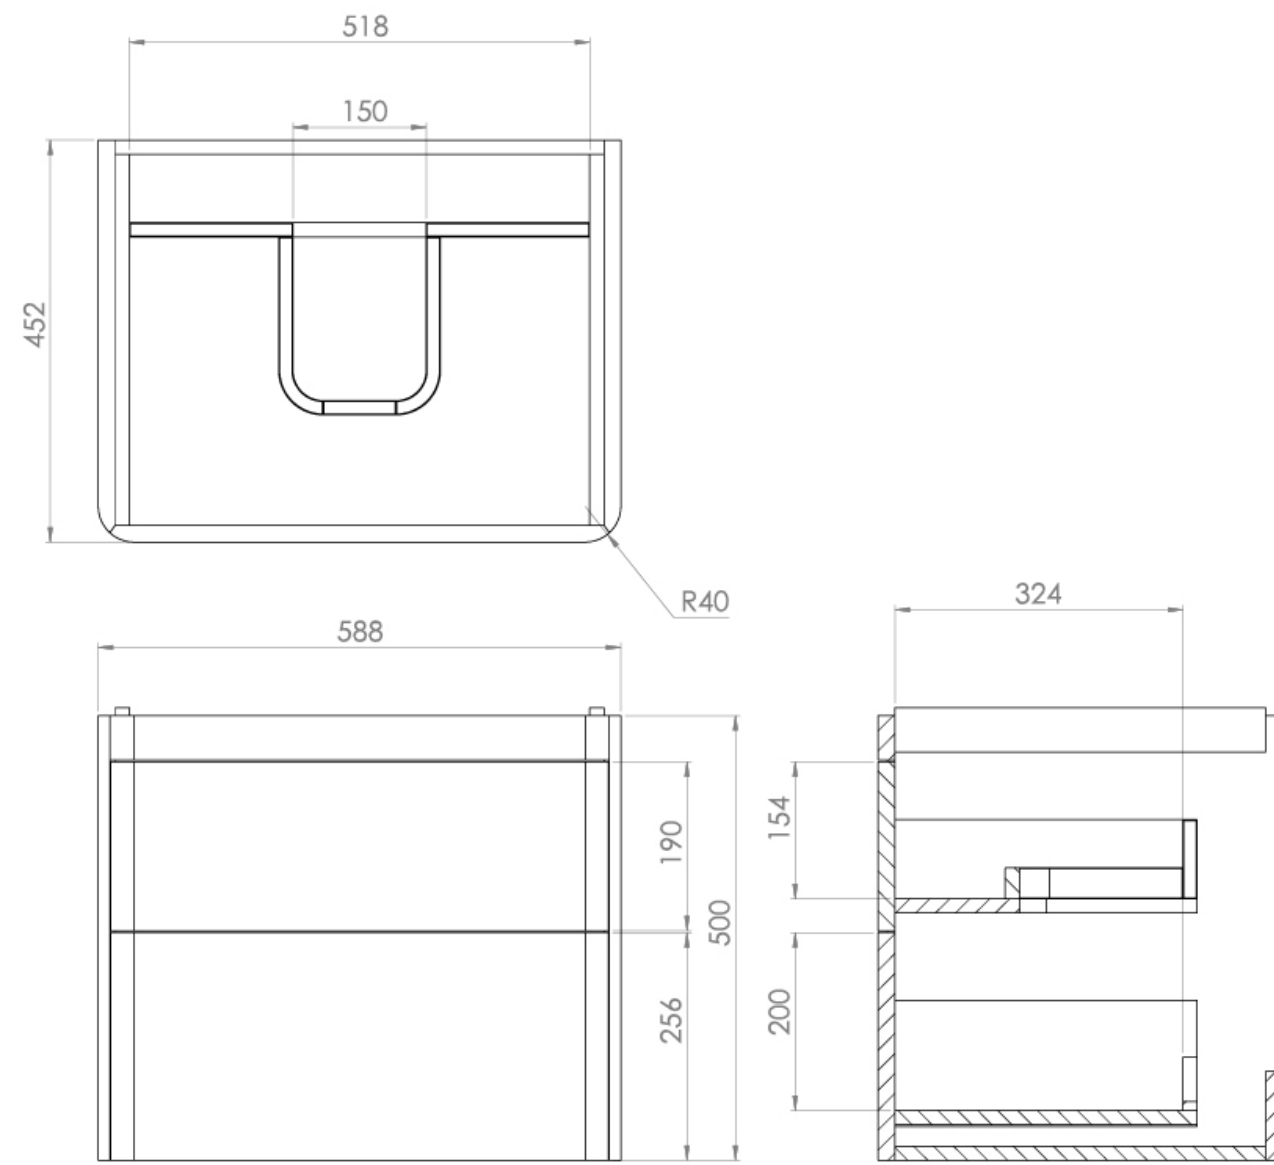

TECHNICAL DRAWING

Saneux reserves the right to alter the specifications and product range without prior notice. Dimensions are given as a guide only. Dimensions should not be used for surrounding furniture, fixtures and fittings until the product is on site.

<https://saneux.com/products/hyde-60cm-2-drawer-wall-mounted-unit-matte-anthracite>