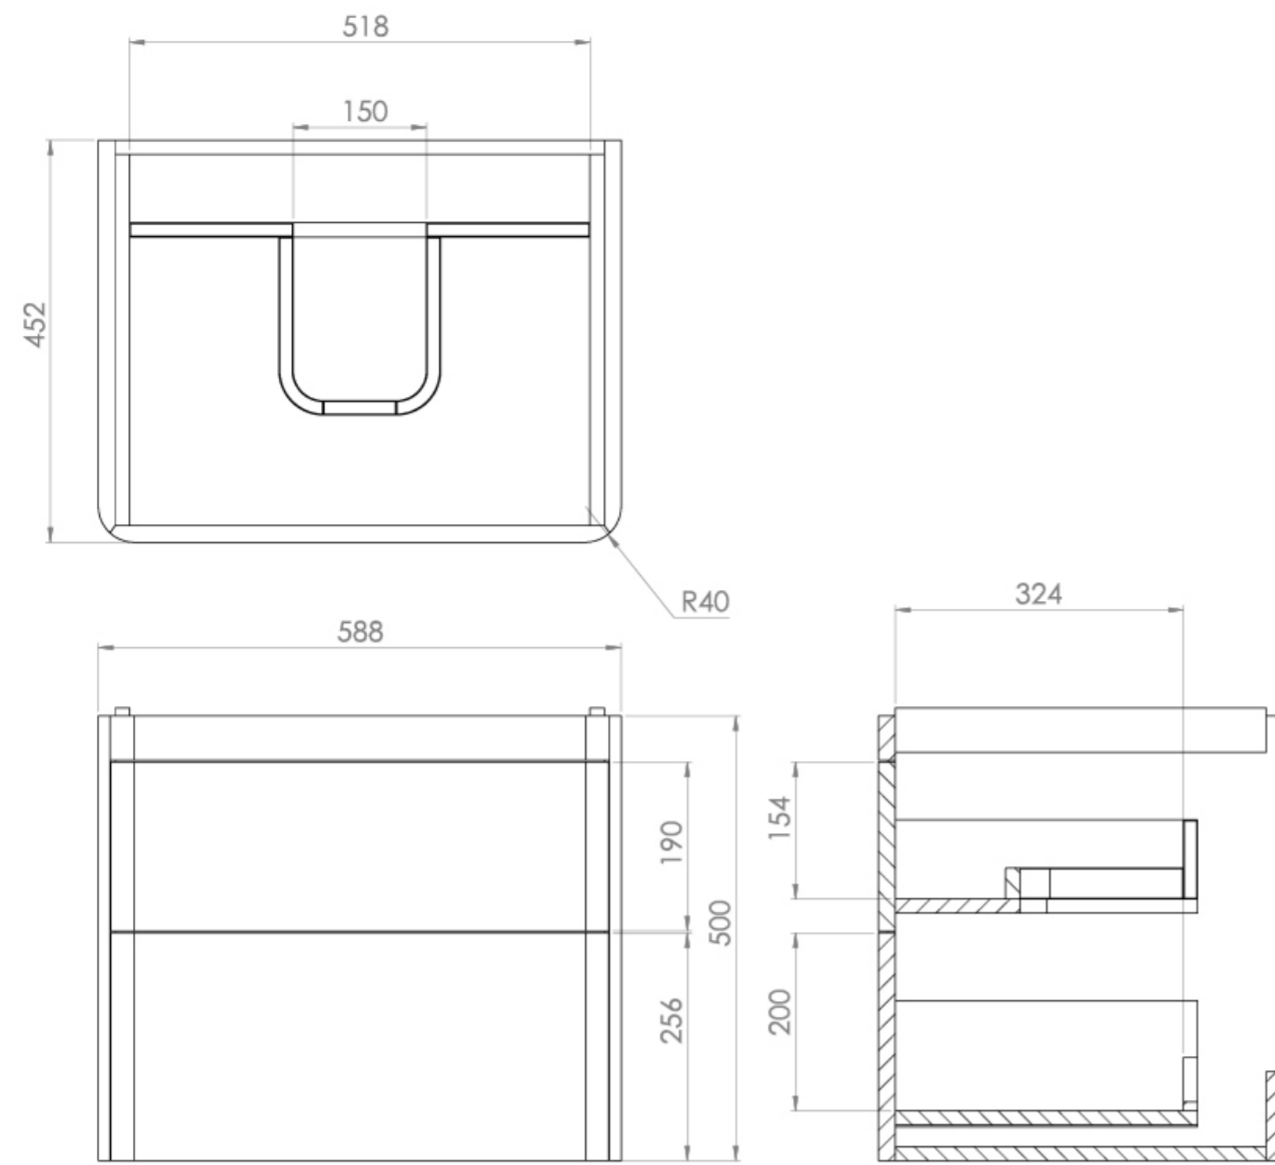

TECHNICAL DRAWING

Saneux reserves the right to alter the specifications and product range without prior notice. Dimensions are given as a guide only. Dimensions should not be used for surrounding furniture, fixtures and fittings until the product is on site.

<https://saneux.com/products/hyde-60cm-2-drawer-wall-mounted-unit-matte-anthracite>