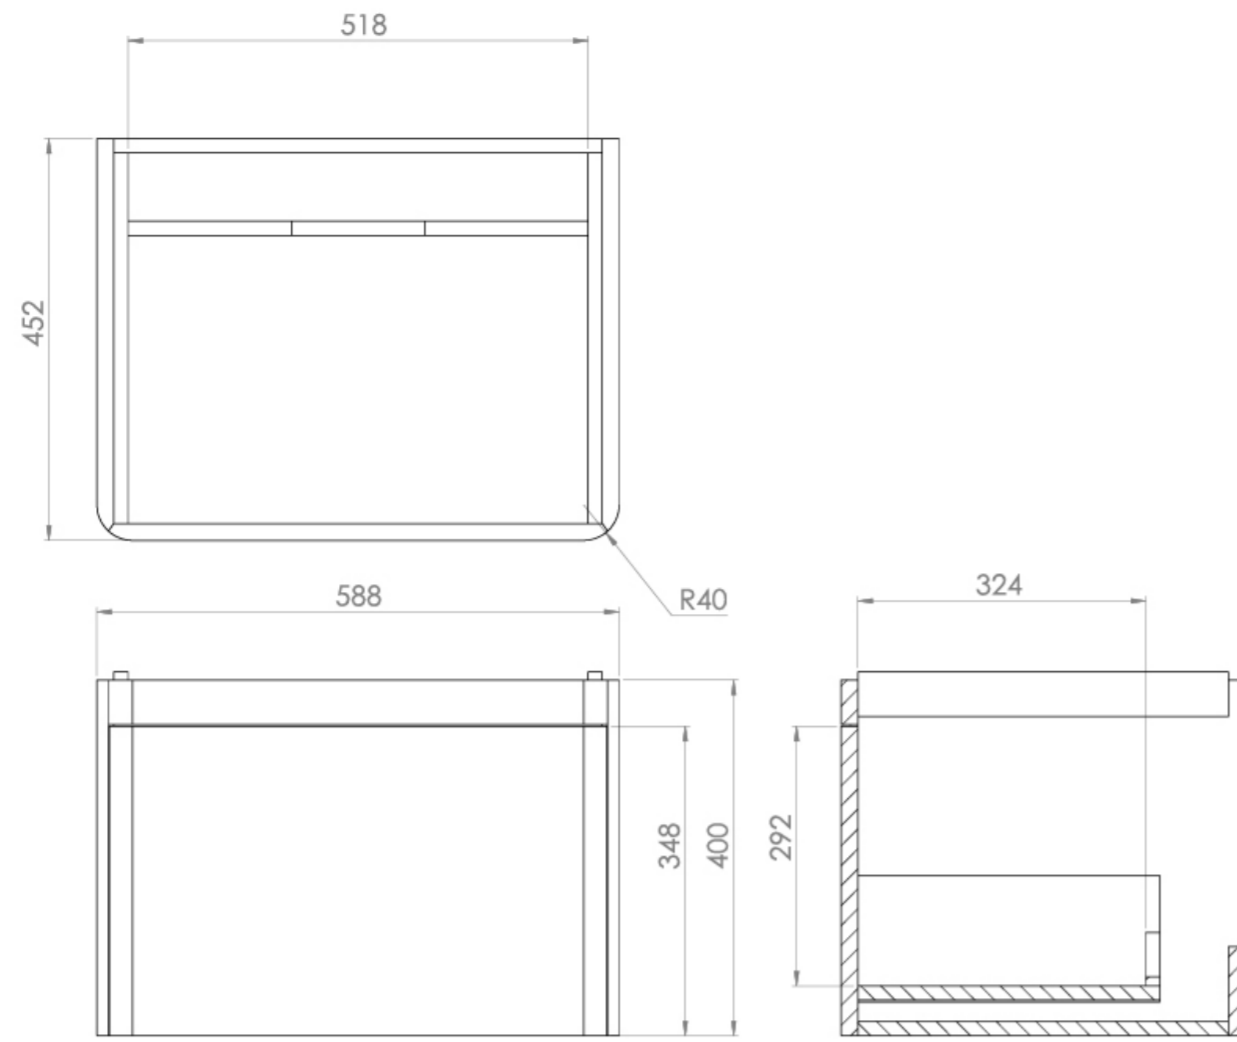

TECHNICAL DRAWING

Saneux reserves the right to alter the specifications and product range without prior notice. Dimensions are given as a guide only. Dimensions should not be used for surrounding furniture, fixtures and fittings until the product is on site.

<https://saneux.com/products/hyde-60cm-1-drawer-wall-mounted-unit-matte-anthracite>