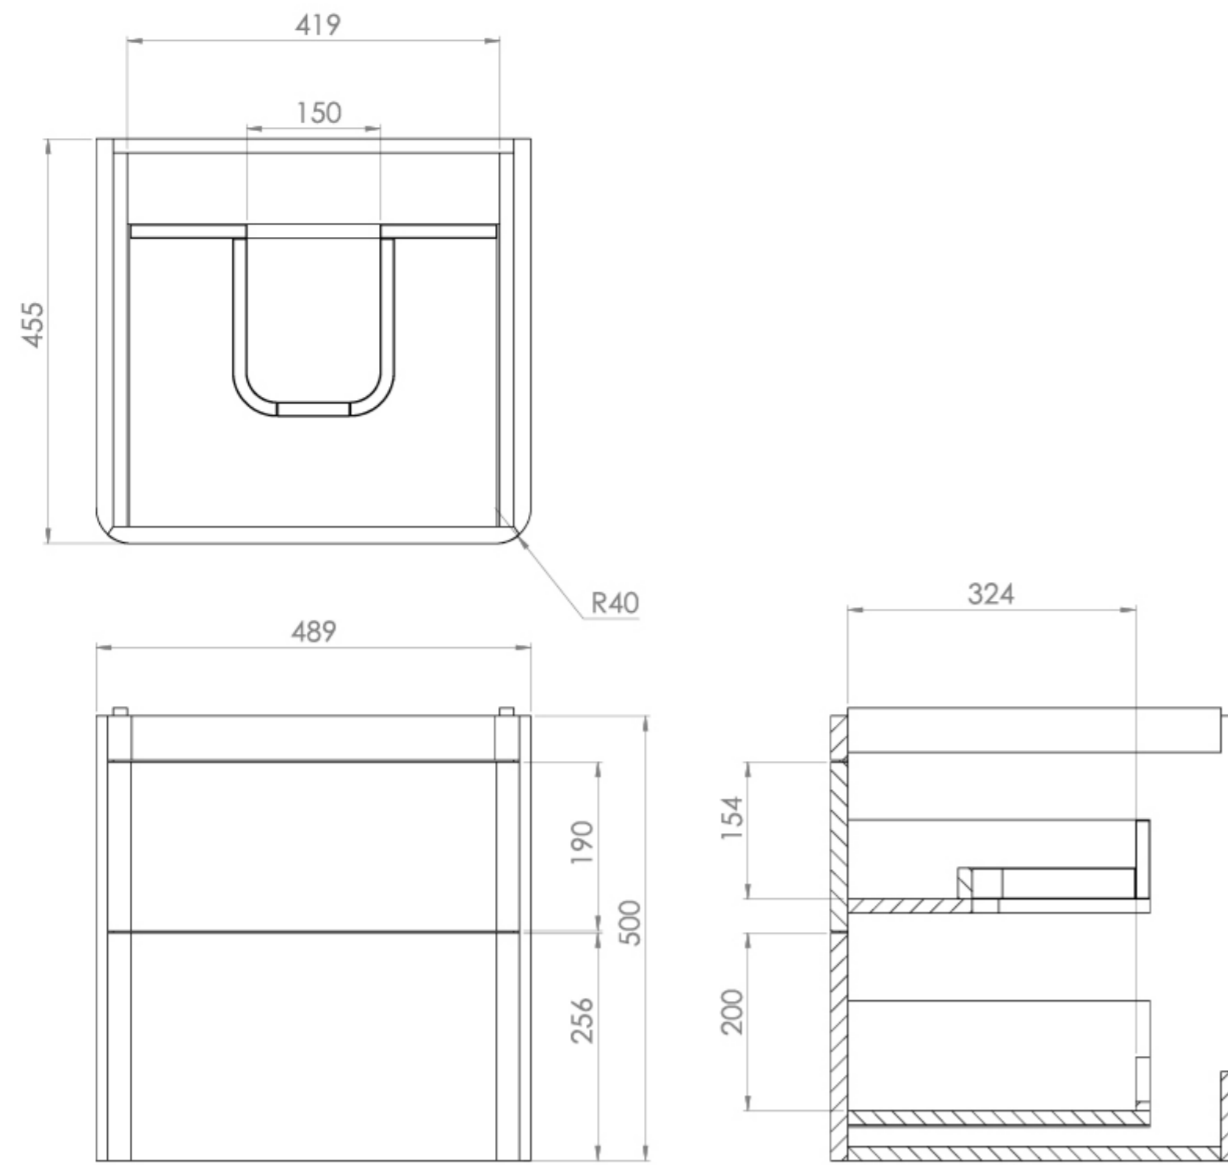

TECHNICAL DRAWING

Saneux reserves the right to alter the specifications and product range without prior notice. Dimensions are given as a guide only. Dimensions should not be used for surrounding furniture, fixtures and fittings until the product is on site.

<https://saneux.com/products/hyde-50cm-2-drawer-wall-mounted-unit-matte-anthracite>