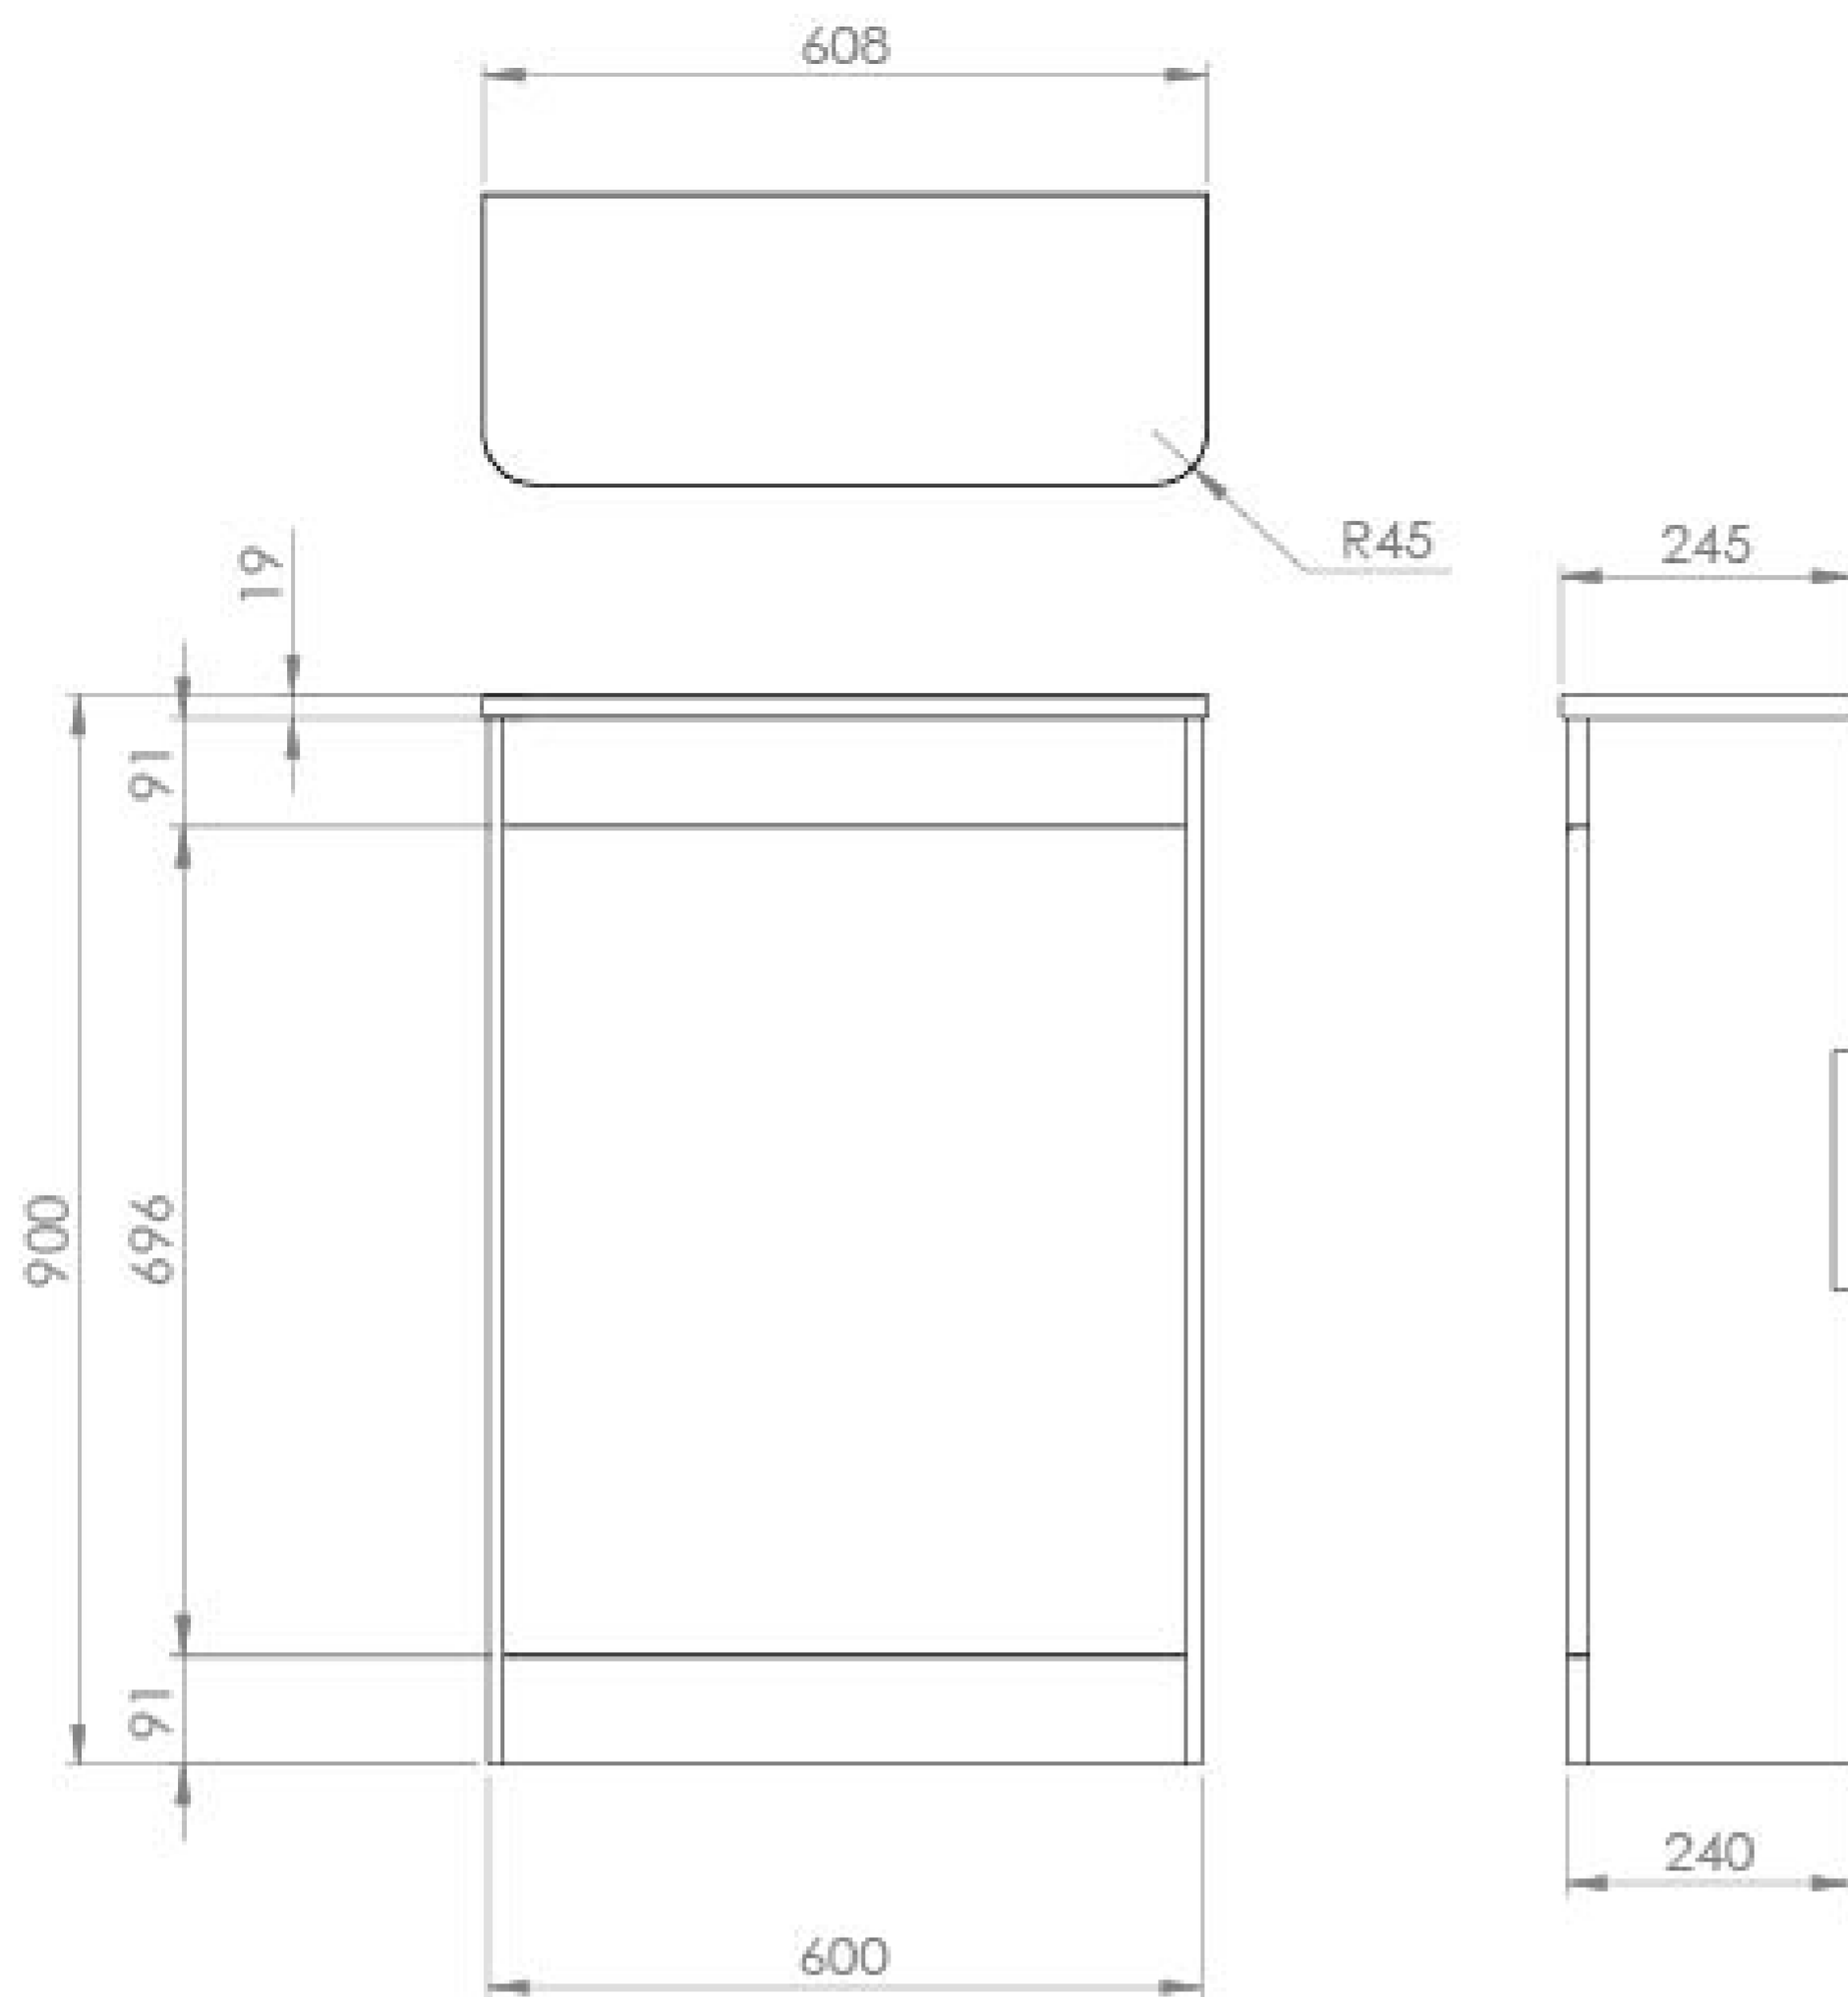

HYDE 60CM WC UNIT - MATTE ANTHRACITE

Product Code: HY060S.MA

PRODUCT INFORMATION

Finish:	Matte Anthracite
Height:	900mm
Width:	608mm
Depth:	245mm
Material	MDF, MFC
Weight	15kg
Guarantee	5 years
Compatible Cistern(s)	HC2030

DESCRIPTION

As the name suggests, the HYDE collection features short projection basins and vanity units with a contemporary design, perfect for small and compact spaces.

WC units are a great option if you are opting for a back-to-wall or wall-hung toilet as they will hide the concealed cistern if you cannot install it into your wall, and will match with vanity units in the same finish which will tie the bathroom design together.

This HYDE WC unit in matte anthracite will pair perfectly with any of our back-to-wall or wall-hung WCs.

*Compatible with HC2030 cistern

TECHNICAL DRAWING

Saneux reserves the right to alter the specifications and product range without prior notice. Dimensions are given as a guide only. Dimensions should not be used for surrounding furniture, fixtures and fittings until the product is on site.