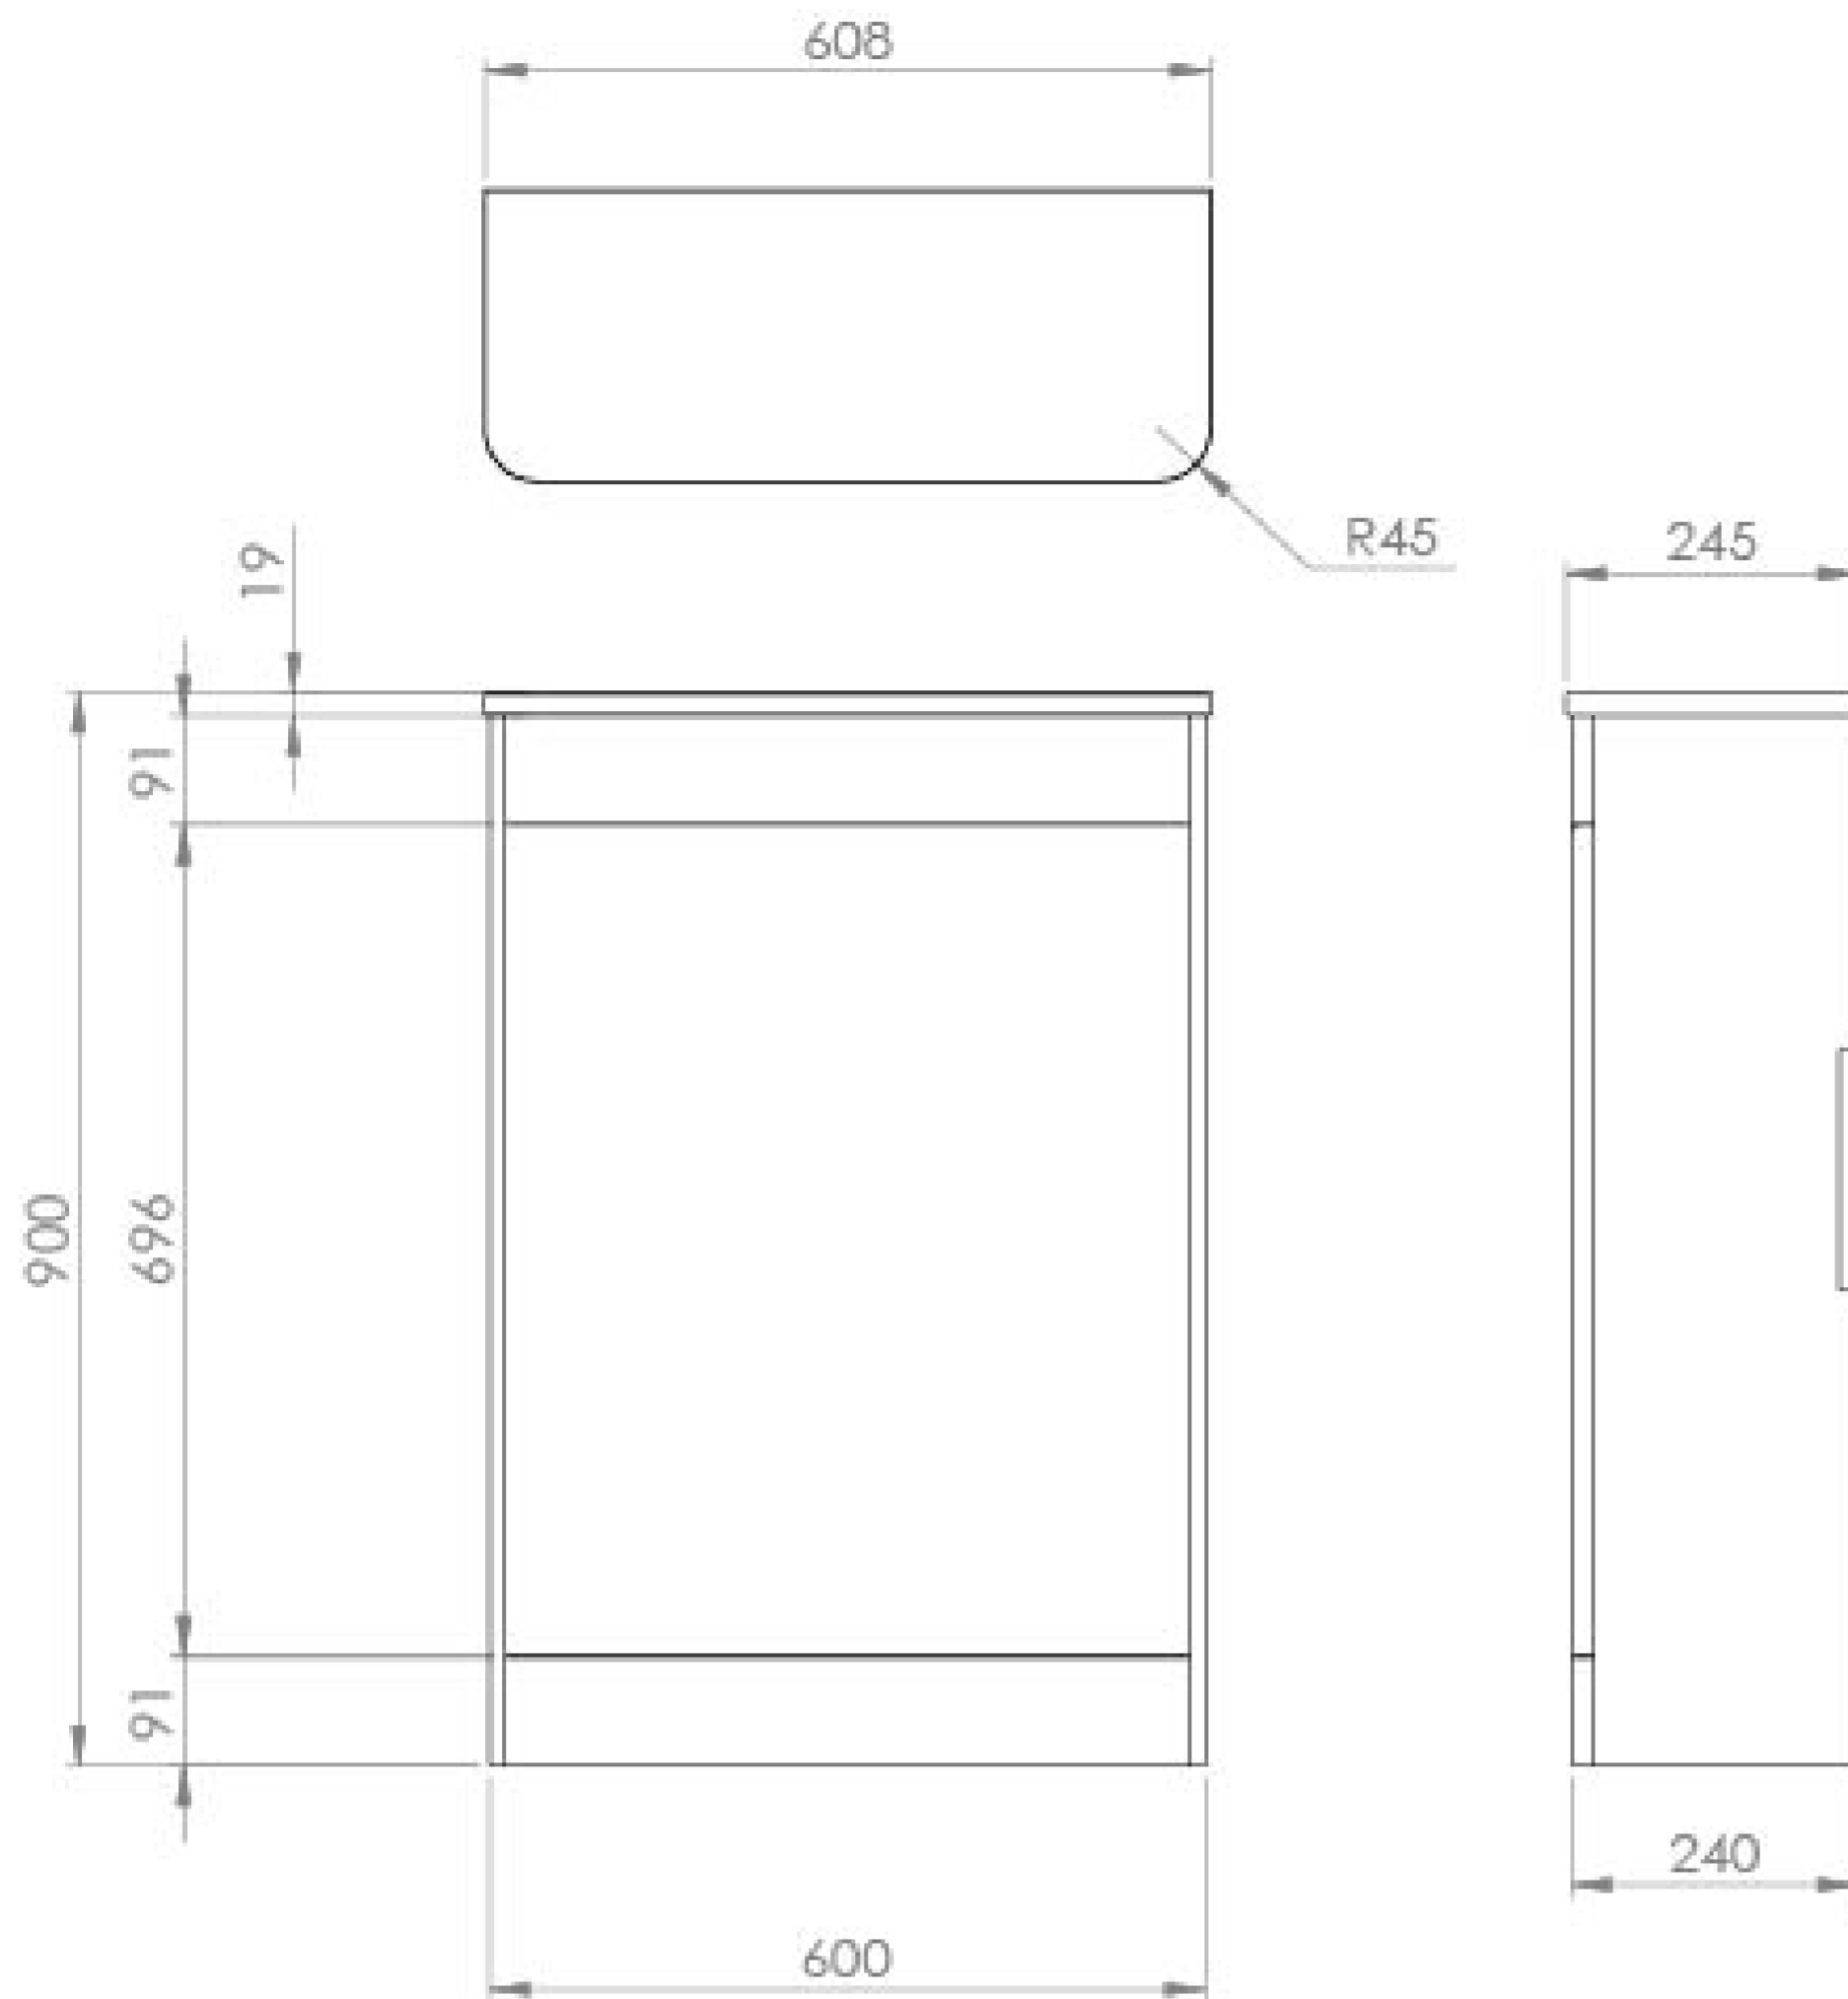

TECHNICAL DRAWING

Saneux reserves the right to alter the specifications and product range without prior notice. Dimensions are given as a guide only. Dimensions should not be used for surrounding furniture, fixtures and fittings until the product is on site.

<https://saneux.com/products/hyde-60cm-wc-unit-matte-anthracite>