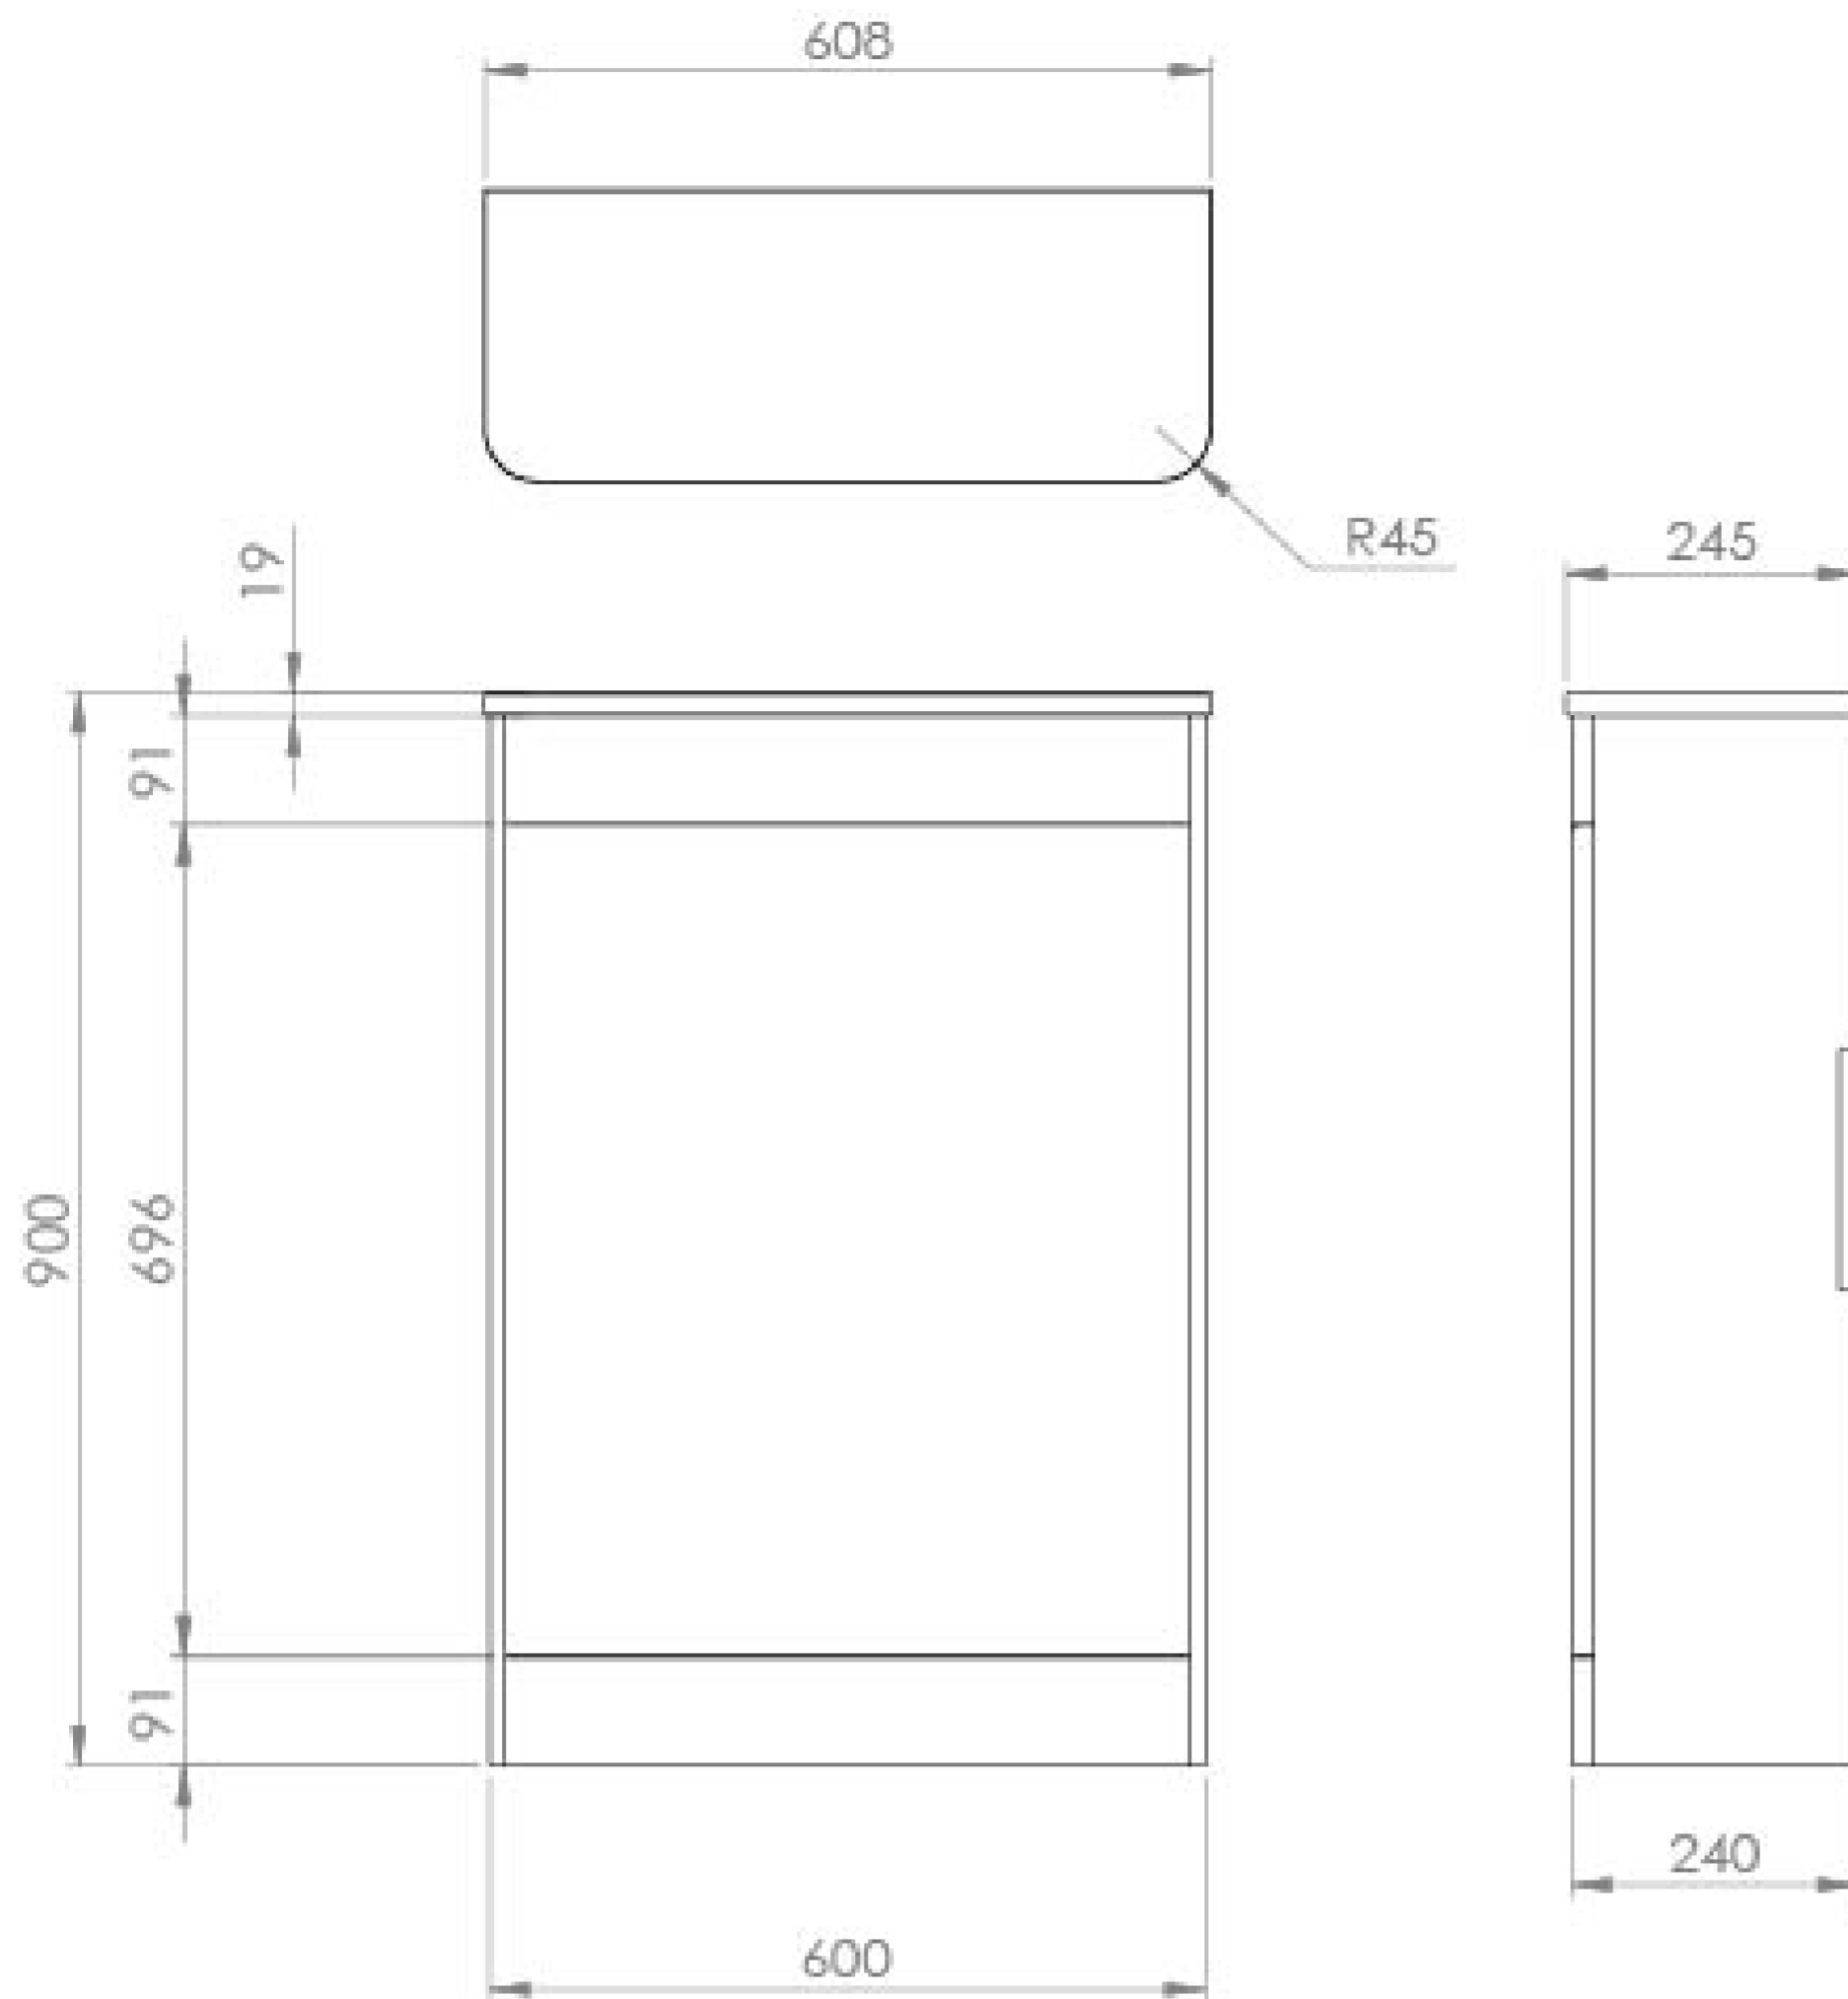

HYDE 60CM WC UNIT - MATTE ANTHRACITE

Product Code: HY060S.MA

PRODUCT INFORMATION

Finish:	Matte Anthracite
Height:	900mm
Width:	608mm
Depth:	245mm
Material	MDF, MFC
Weight	15kg
Guarantee	5 years
Compatible Cistern(s)	HC2030

DESCRIPTION

As the name suggests, the HYDE collection features short projection basins and vanity units with a contemporary design, perfect for small and compact spaces.

WC units are a great option if you are opting for a back-to-wall or wall-hung toilet as they will hide the concealed cistern if you cannot install it into your wall, and will match with vanity units in the same finish which will tie the bathroom design together.

This HYDE WC unit in matte anthracite will pair perfectly with any of our back-to-wall or wall-hung WCs.

*Compatible with HC2030 cistern

TECHNICAL DRAWING

Saneux reserves the right to alter the specifications and product range without prior notice. Dimensions are given as a guide only. Dimensions should not be used for surrounding furniture, fixtures and fittings until the product is on site.