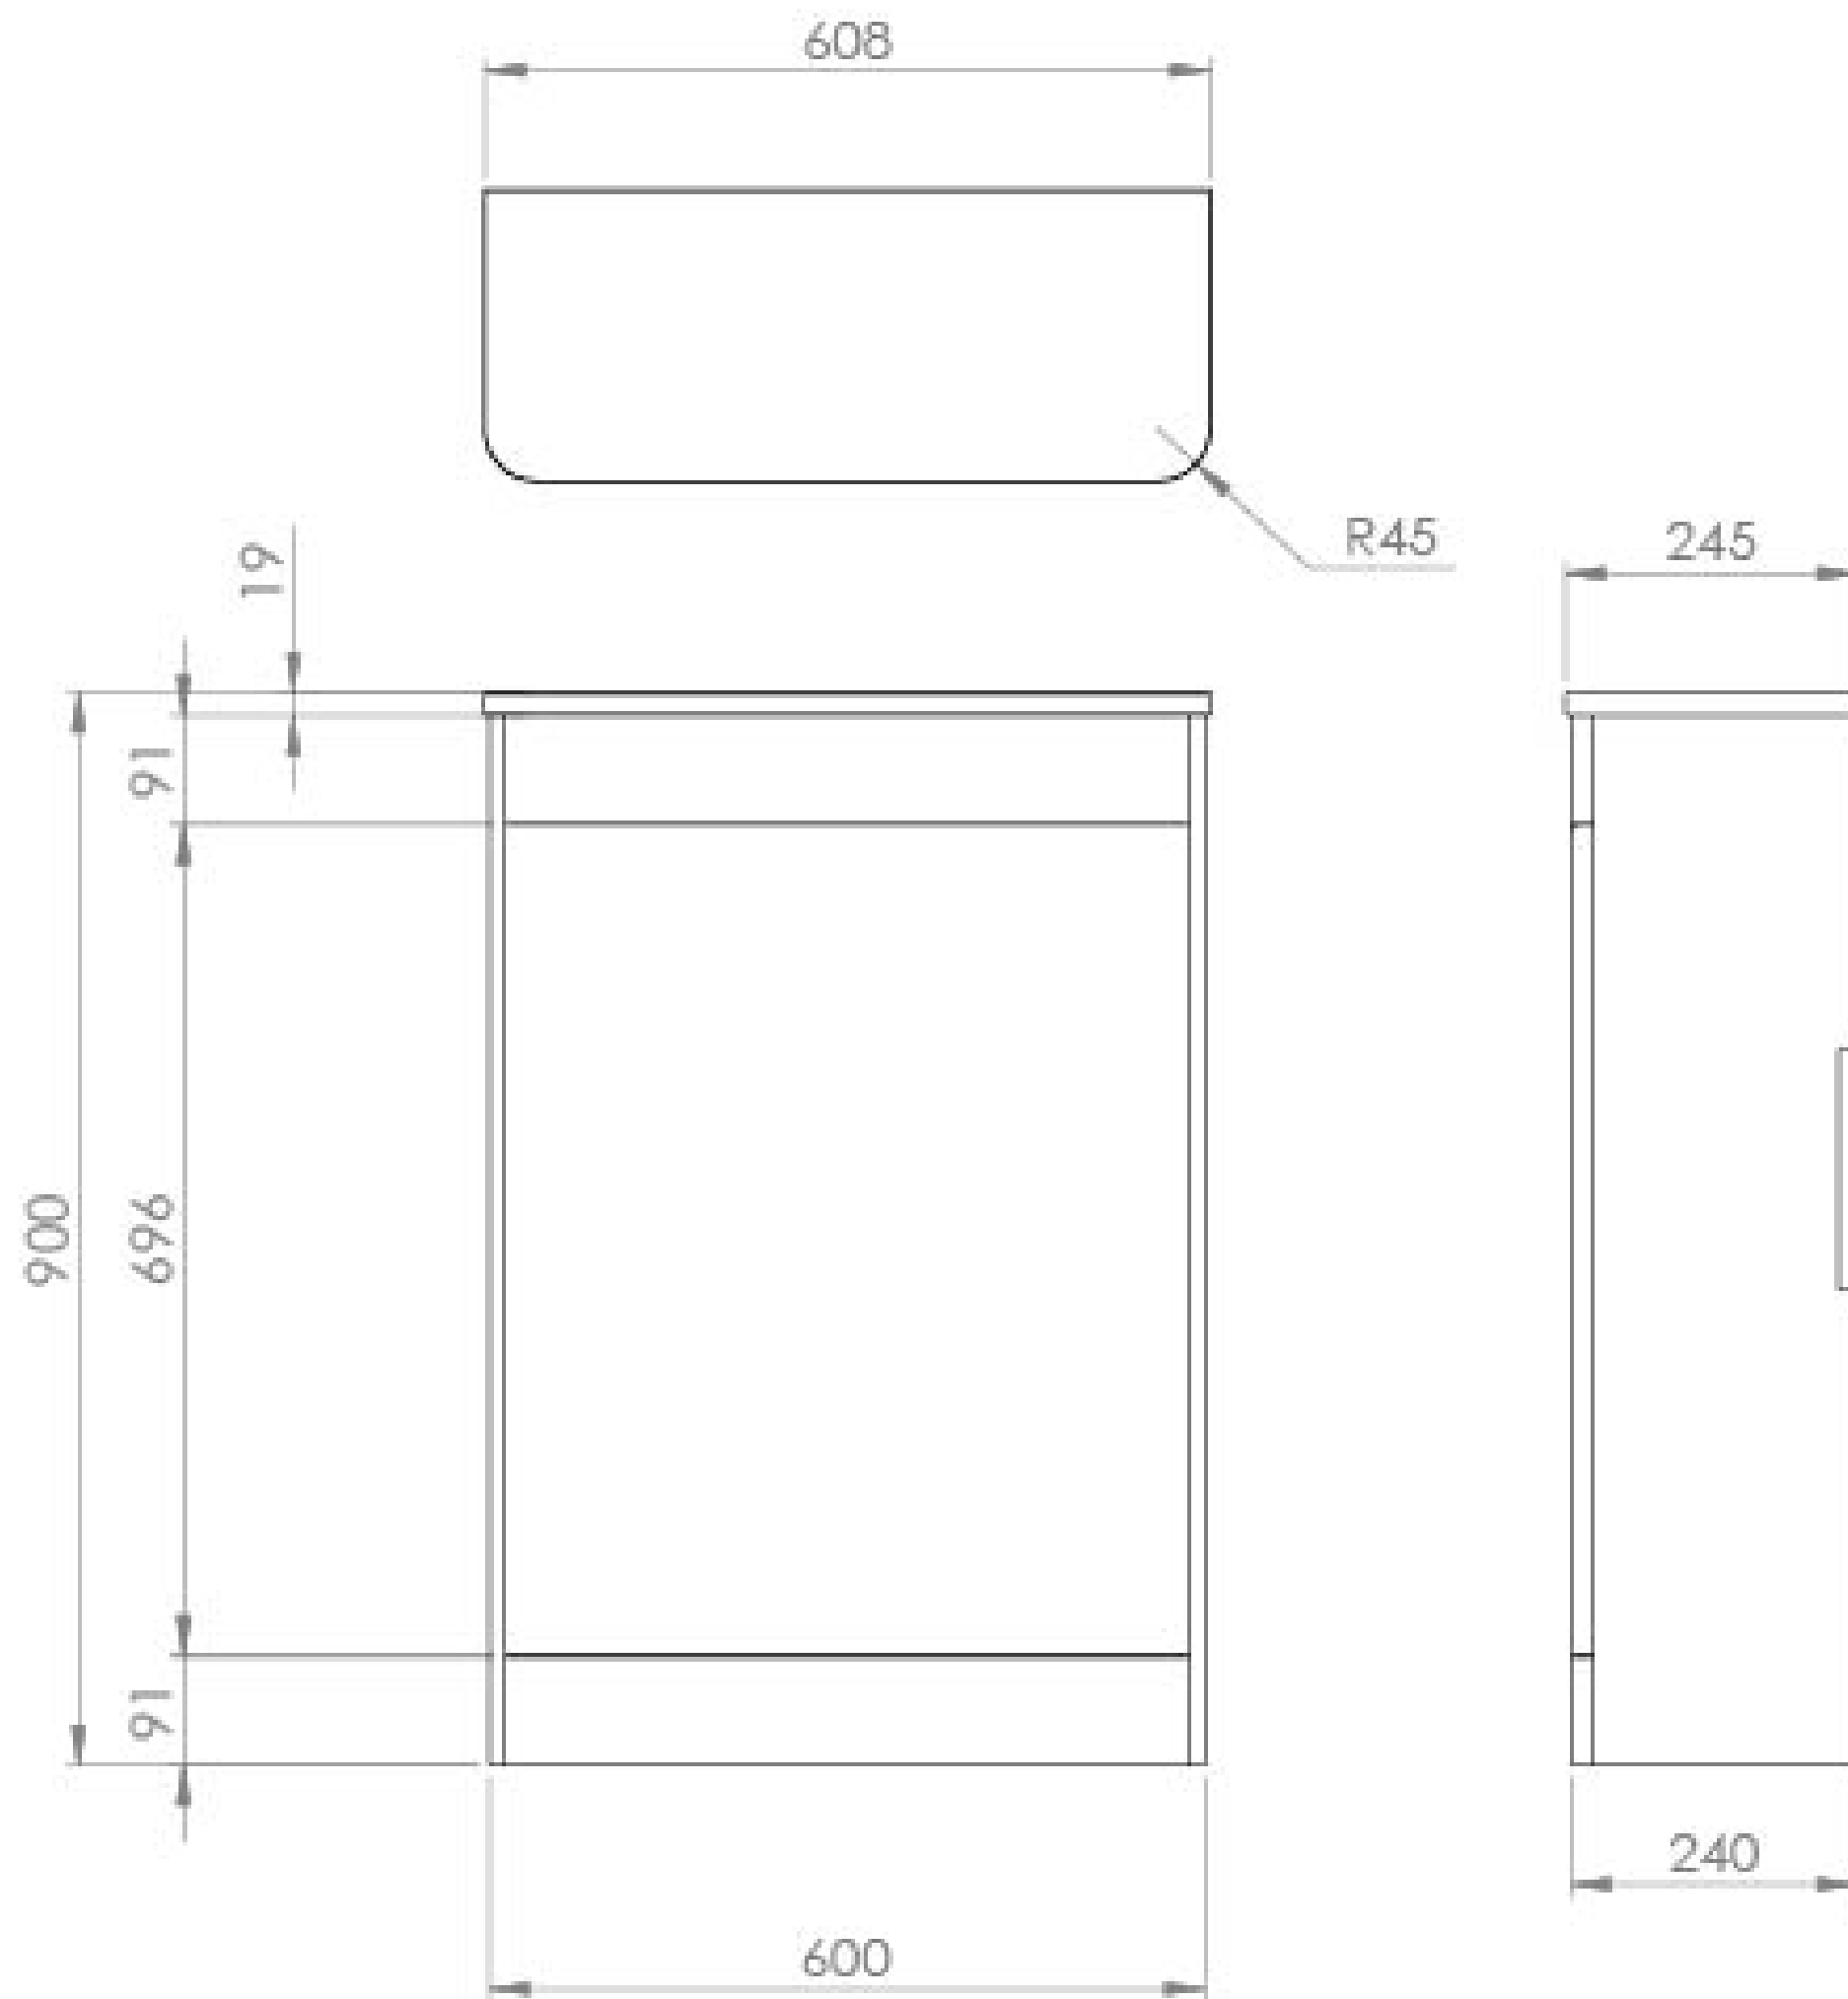

HYDE 60CM WC UNIT - MATTE ANTHRACITE

Product Code: HY060S.MA

PRODUCT INFORMATION

Finish:	Matte Anthracite
Height:	900mm
Width:	608mm
Depth:	245mm
Material	MDF, MFC
Weight	15kg
Guarantee	5 years
Compatible Cistern(s)	HC2030

DESCRIPTION

As the name suggests, the HYDE collection features short projection basins and vanity units with a contemporary design, perfect for small and compact spaces.

WC units are a great option if you are opting for a back-to-wall or wall-hung toilet as they will hide the concealed cistern if you cannot install it into your wall, and will match with vanity units in the same finish which will tie the bathroom design together.

This HYDE WC unit in matte anthracite will pair perfectly with any of our back-to-wall or wall-hung WCs.

*Compatible with HC2030 cistern

TECHNICAL DRAWING

Saneux reserves the right to alter the specifications and product range without prior notice. Dimensions are given as a guide only. Dimensions should not be used for surrounding furniture, fixtures and fittings until the product is on site.