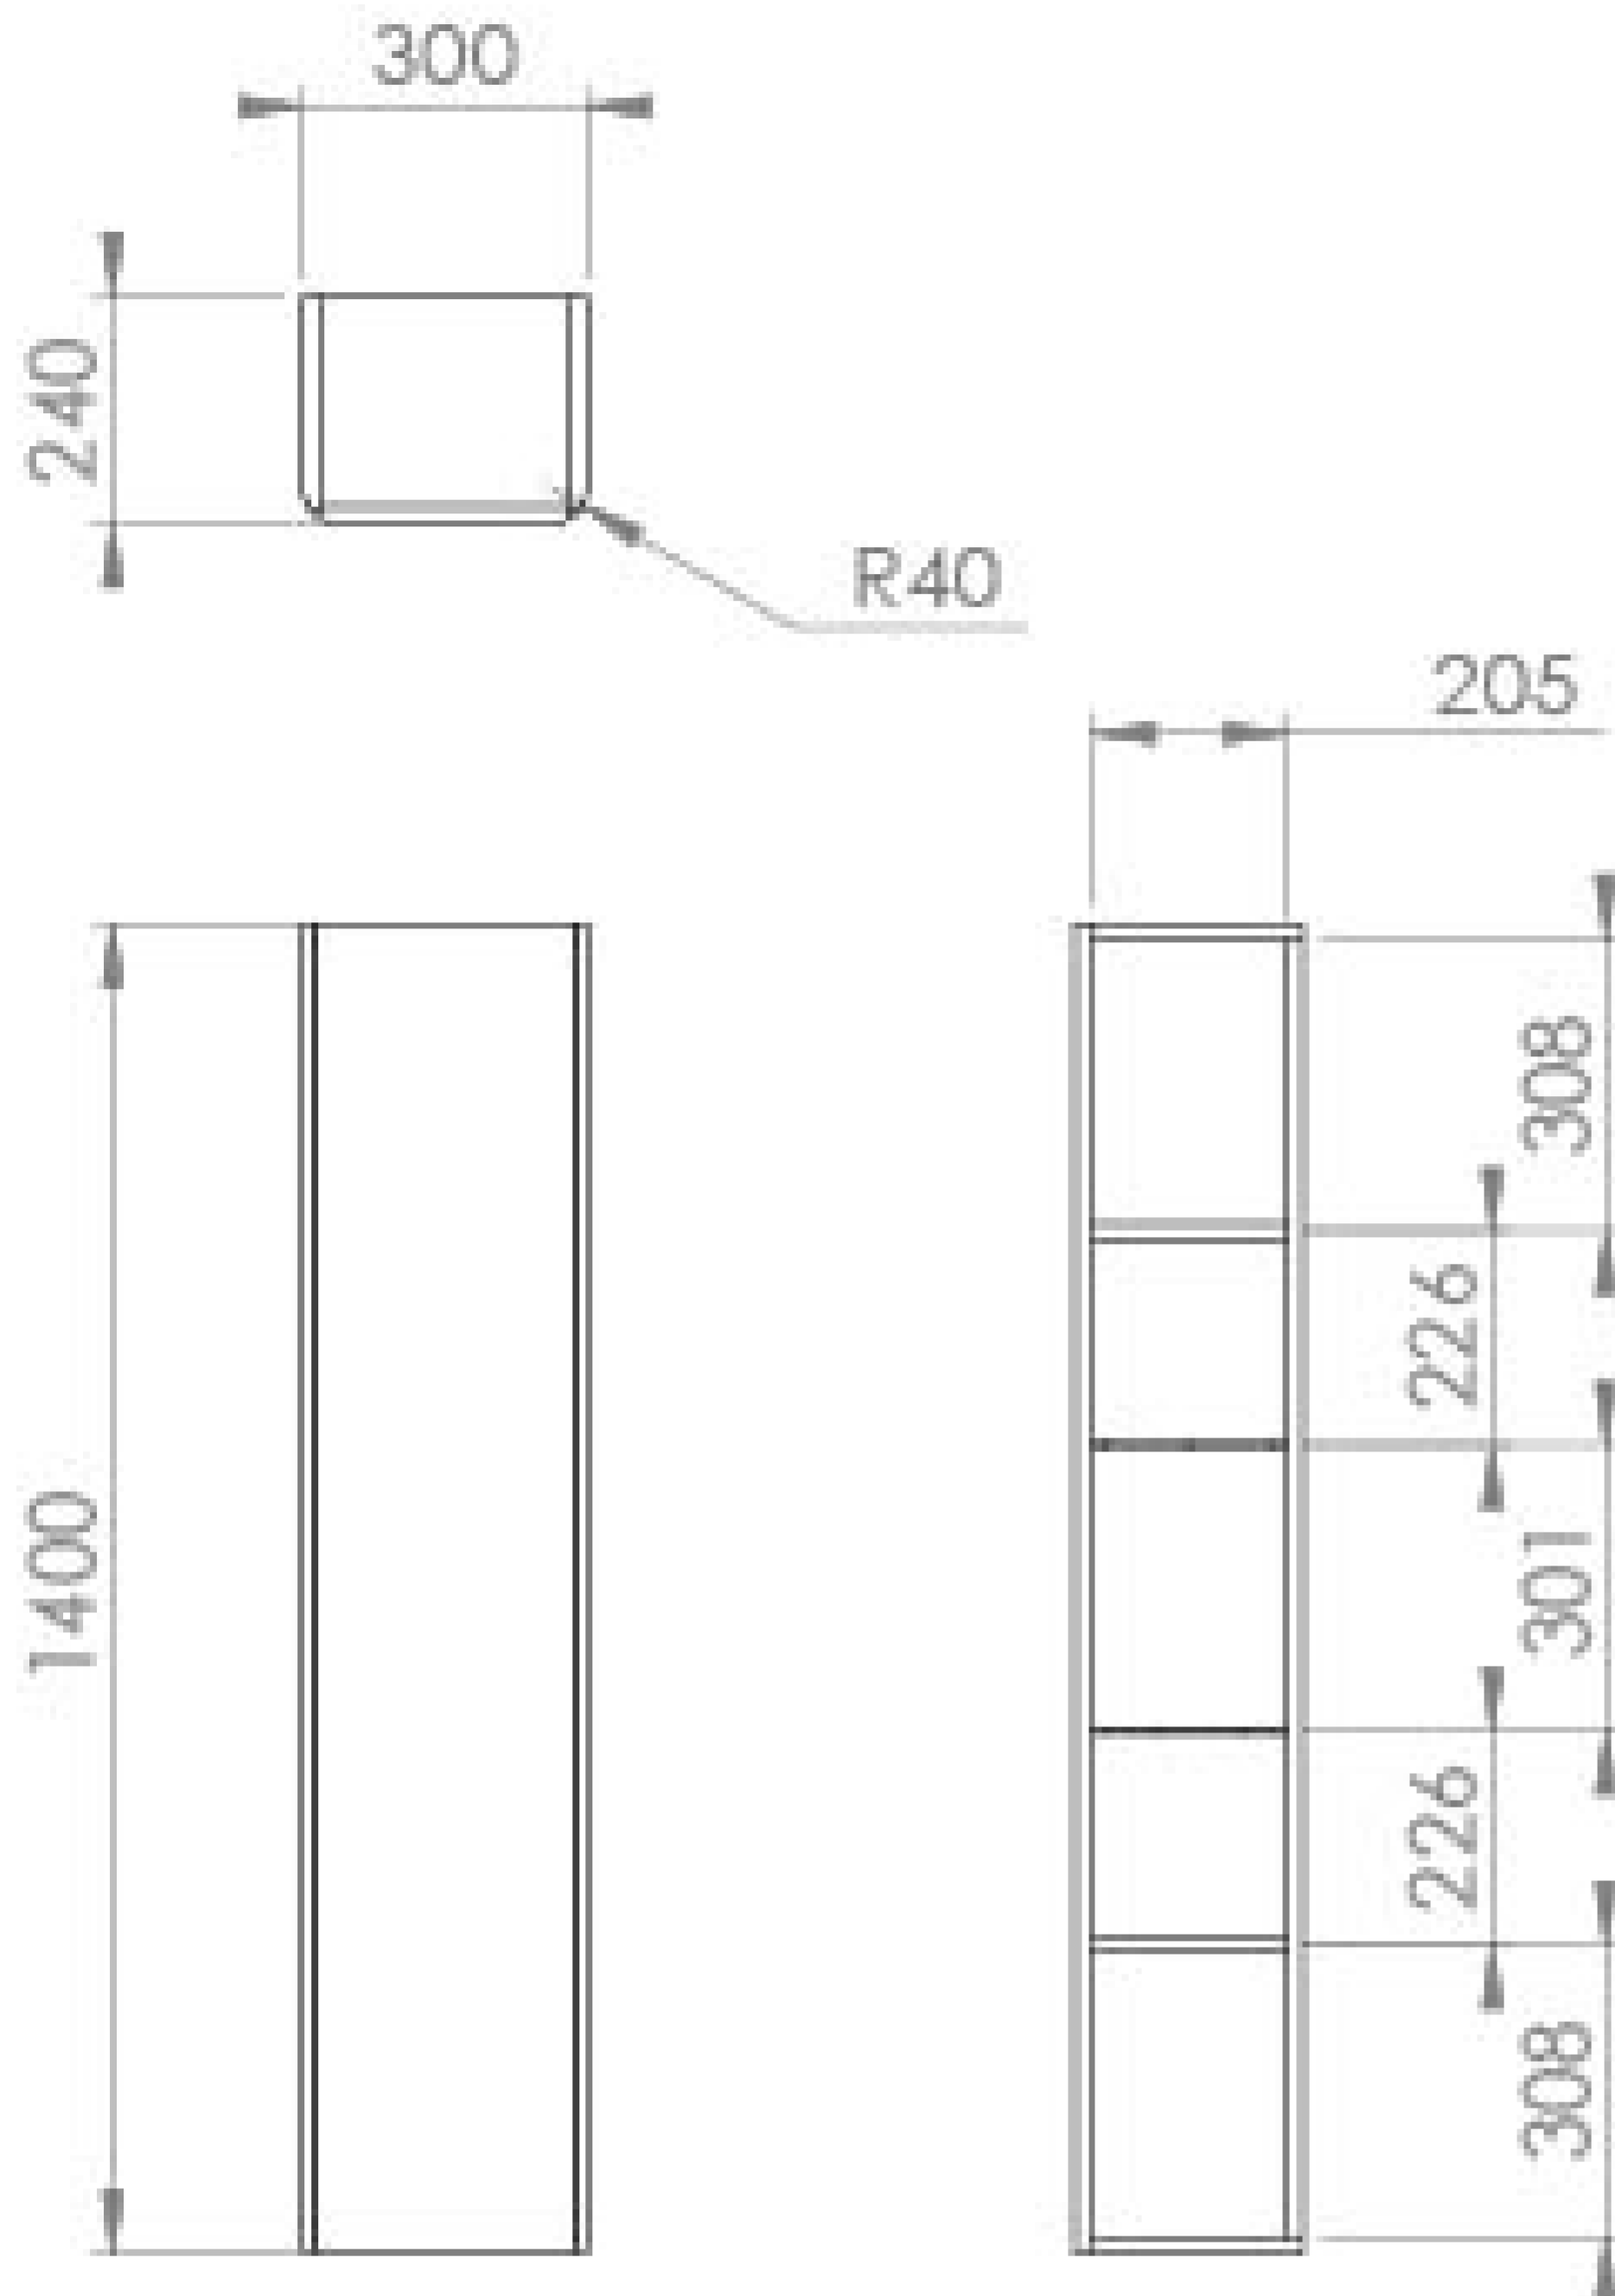

TECHNICAL DRAWING

Saneux reserves the right to alter the specifications and product range without prior notice. Dimensions are given as a guide only. Dimensions should not be used for surrounding furniture, fixtures and fittings until the product is on site.

<https://saneux.com/products/hyde-30x140cm-side-unit-matte-anthracite>