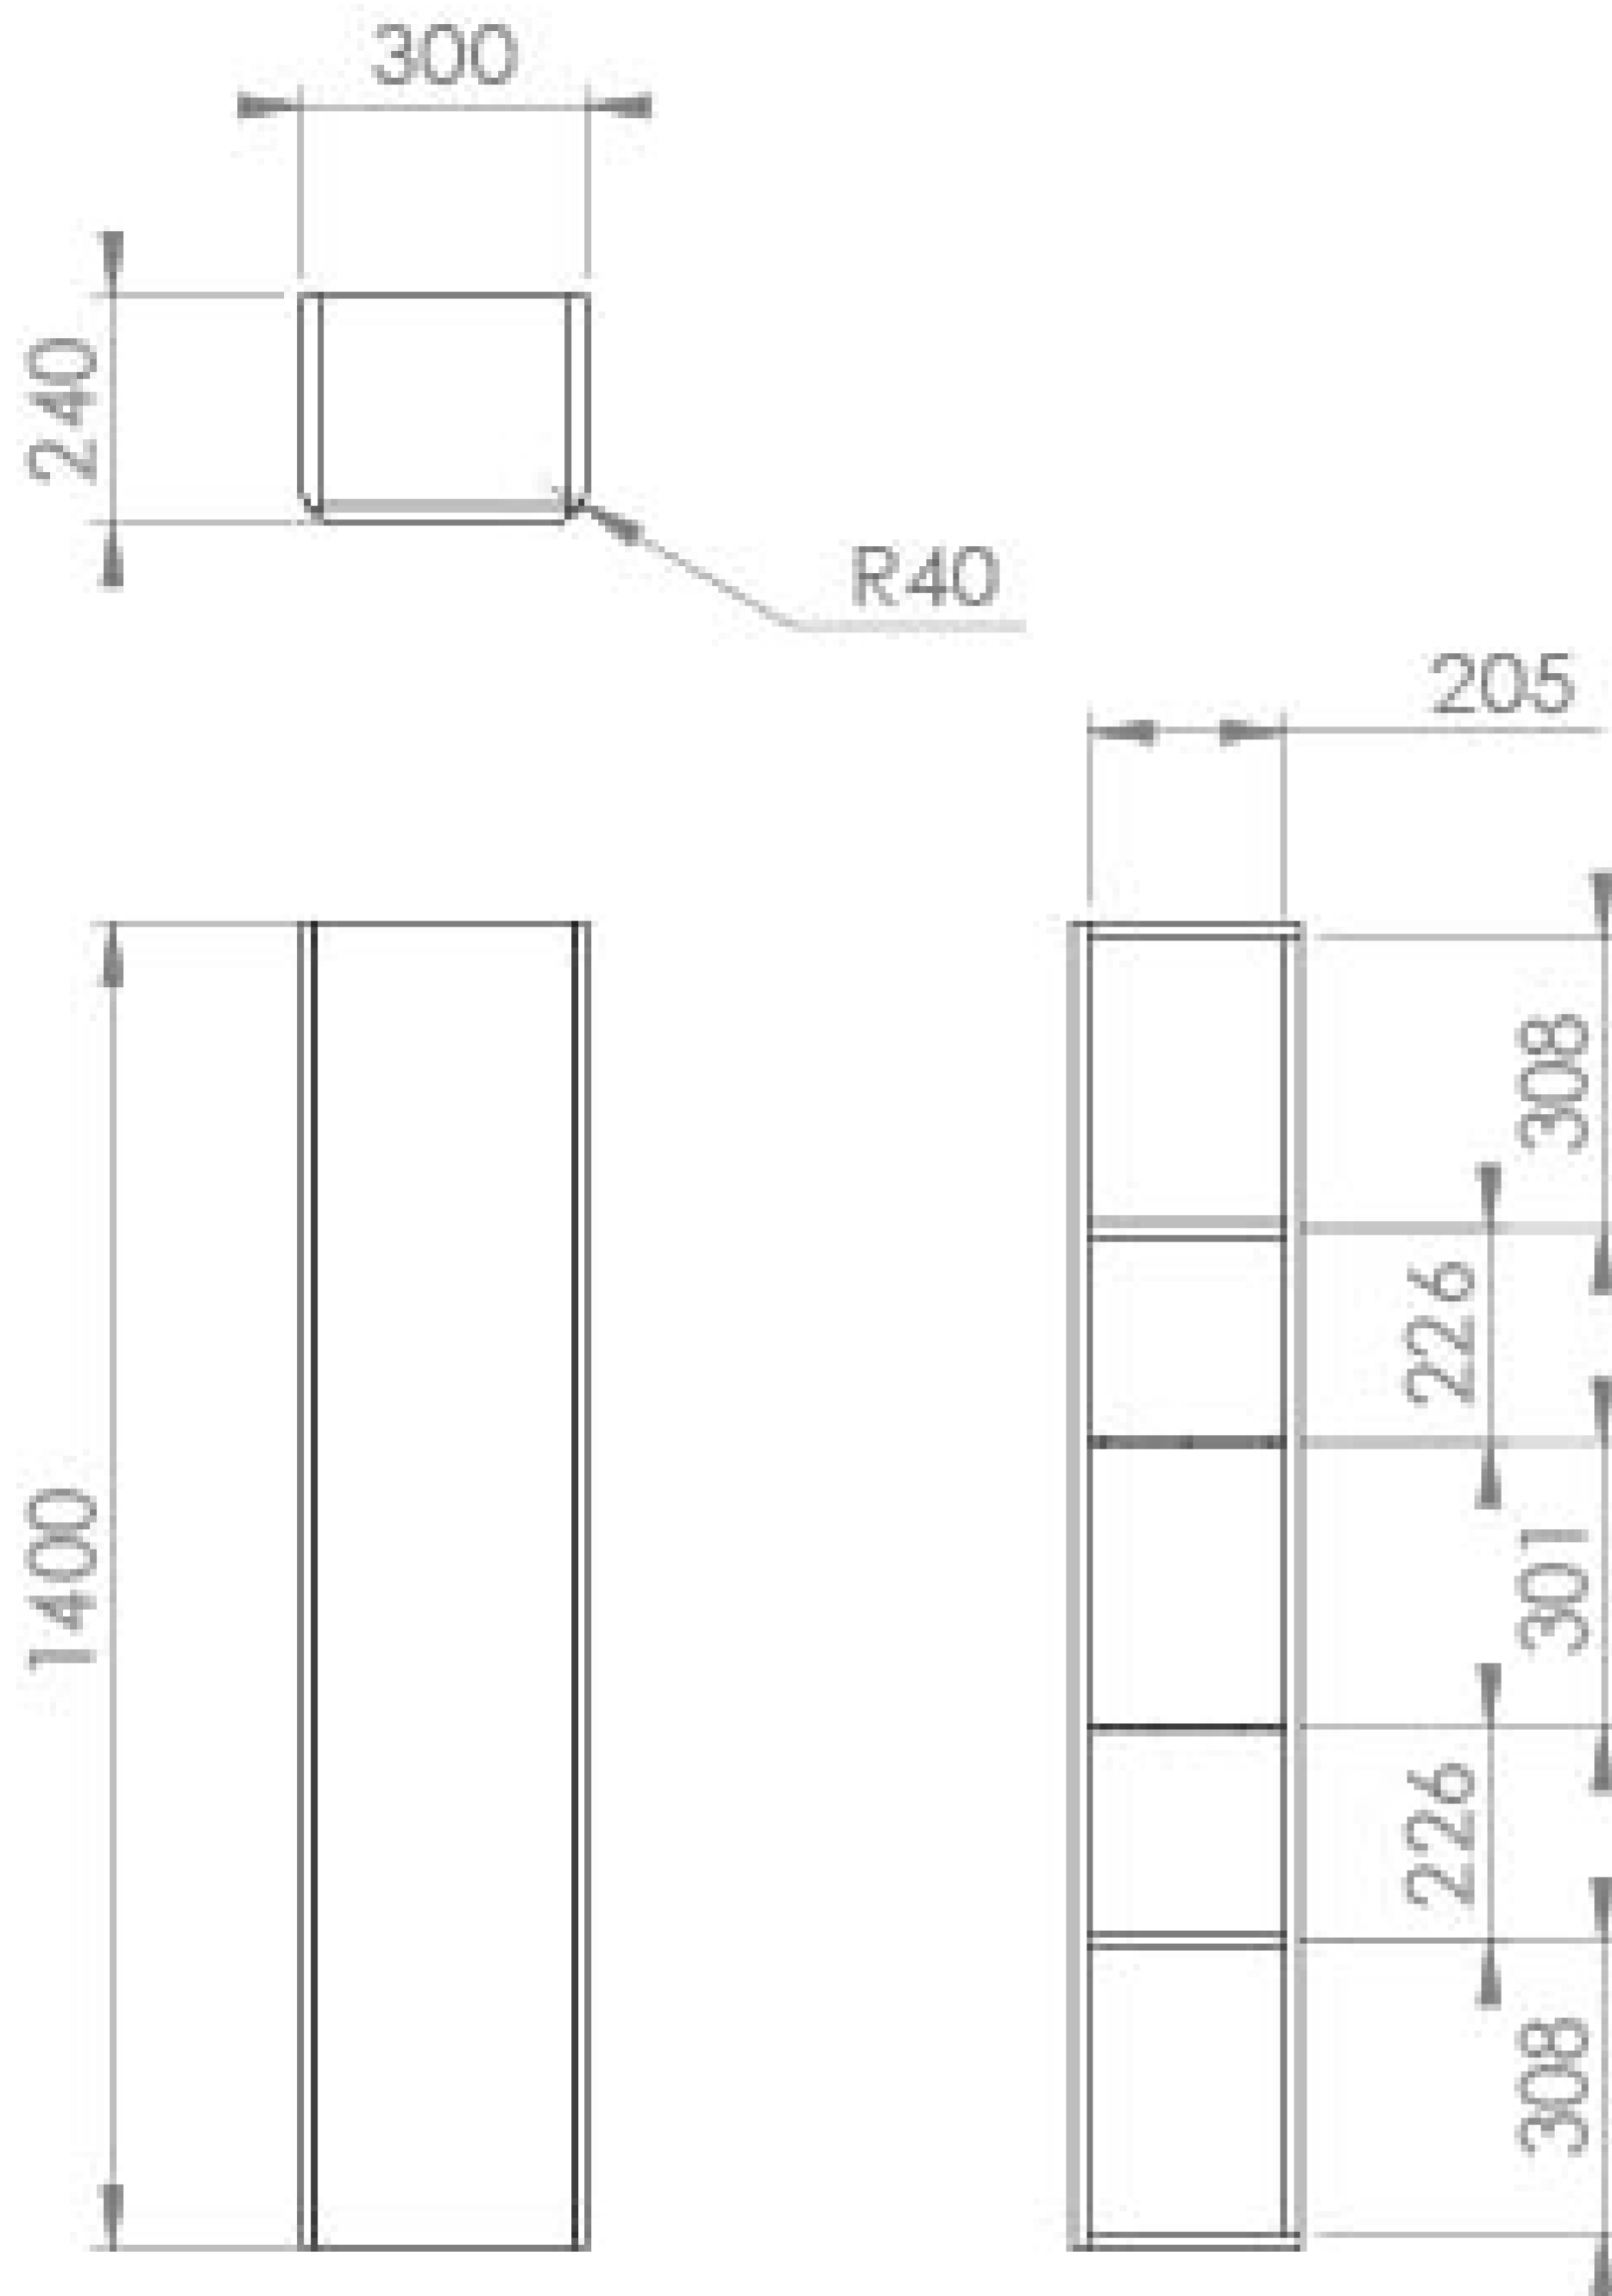

TECHNICAL DRAWING

Saneux reserves the right to alter the specifications and product range without prior notice. Dimensions are given as a guide only. Dimensions should not be used for surrounding furniture, fixtures and fittings until the product is on site.

<https://saneux.com/products/hyde-30x140cm-side-unit-matte-anthracite>