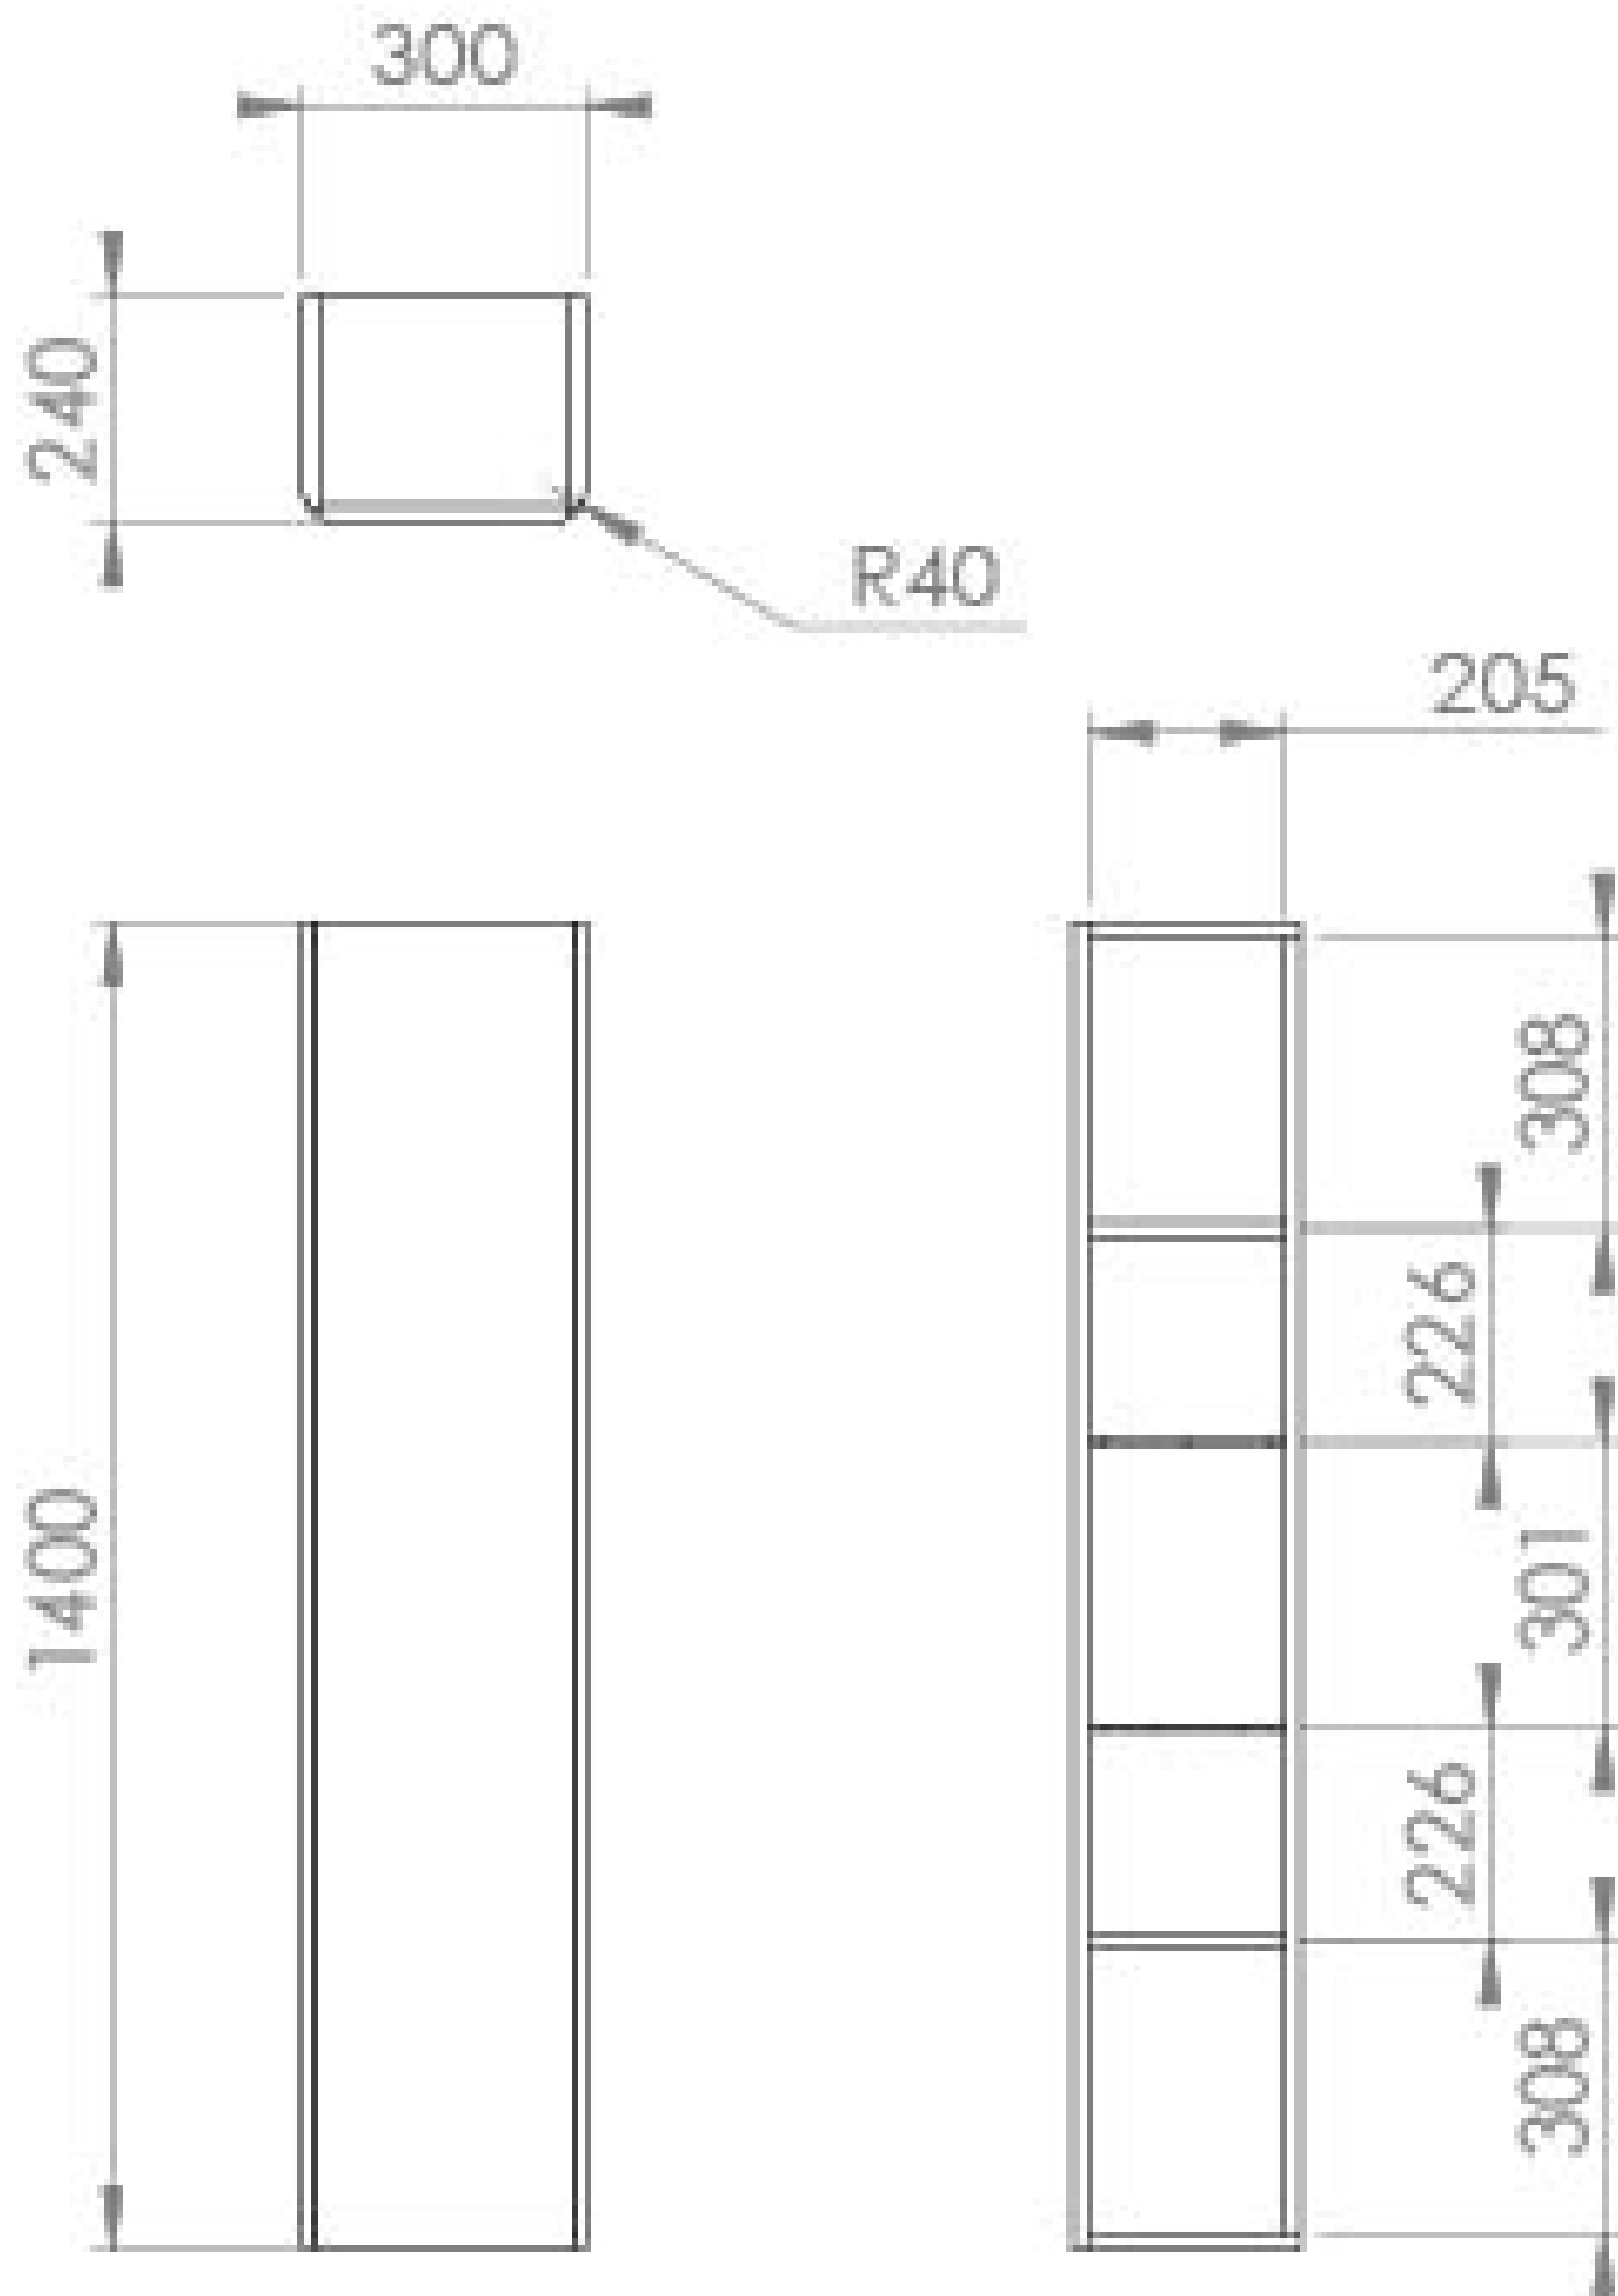

TECHNICAL DRAWING

Saneux reserves the right to alter the specifications and product range without prior notice. Dimensions are given as a guide only. Dimensions should not be used for surrounding furniture, fixtures and fittings until the product is on site.

<https://saneux.com/products/hyde-30x140cm-side-unit-matte-anthracite>