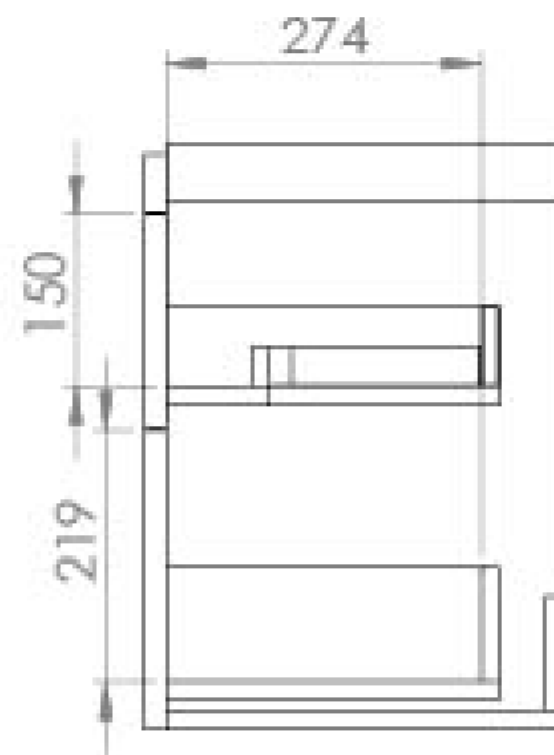

HYDE 70CM 2 DRAWER WALL MOUNTED UNIT – MATTE ANTHRACITE

Product Code: HY070W2.MA.2

PRODUCT INFORMATION

Finish:	Matte Anthracite
Height:	500mm
Width:	690mm
Depth:	365mm
Material	MDF, MFC
Weight	25kg
Guarantee	5 years
Configuration	2 Drawer
Drawer Type	Soft close
Compatible Basin(s)	HY070B, HY070B.0TH
Handle(s) Required	2, purchase separately
Other Features	Easy installation Quick release drawers

DESCRIPTION

As the name suggests, the HYDE collection features short projection basins and vanity units with a contemporary design, perfect for small and compact bathroom spaces.

This 70cm 2 drawer wall mounted unit has a projection of only 37cm, making it perfect for bathrooms & cloakrooms where space is limited and storage is essential. It has two deep, soft closing drawers to hold plenty of toiletries, and the matte anthracite finish will add more depth to the space it's fitted in.

*Basin to be purchased separately

Compatible basins: HY070B, HY070B.0TH

**Handles to be purchased separately

TECHNICAL DRAWING

Saneux reserves the right to alter the specifications and product range without prior notice. Dimensions are given as a guide only. Dimensions should not be used for surrounding furniture, fixtures and fittings until the product is on site.