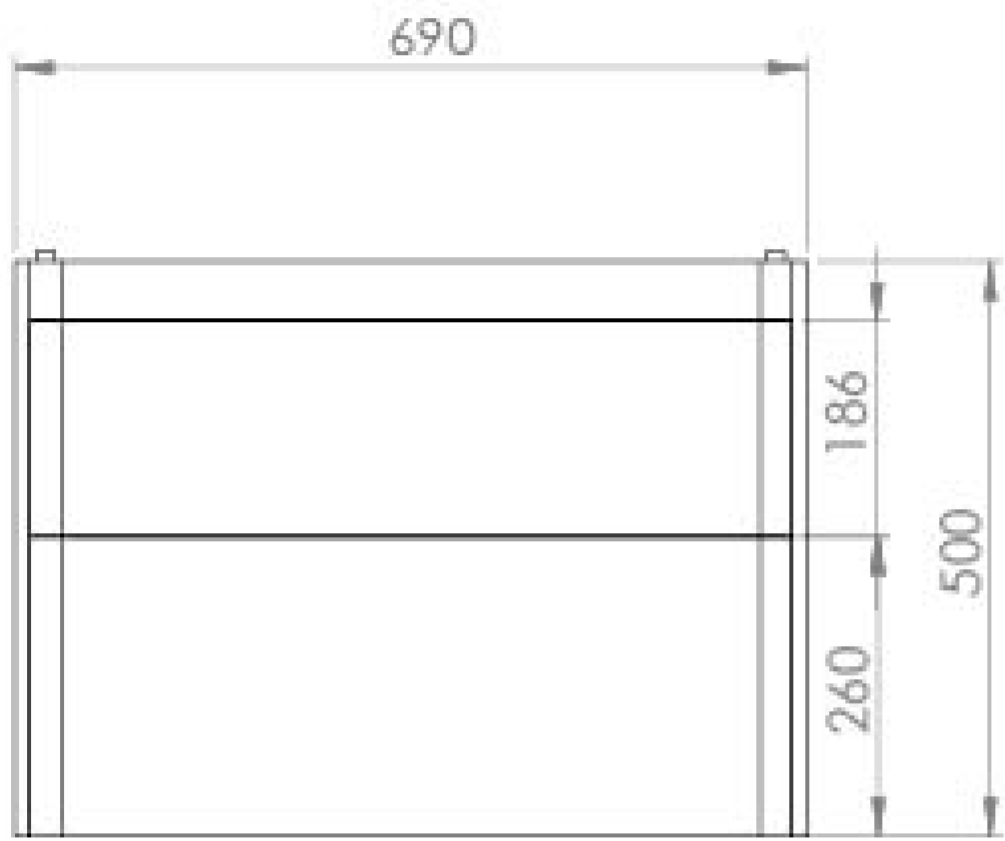

TECHNICAL DRAWING

Saneux reserves the right to alter the specifications and product range without prior notice. Dimensions are given as a guide only. Dimensions should not be used for surrounding furniture, fixtures and fittings until the product is on site.

<https://saneux.com/products/hyde-70cm-2-drawer-wall-mounted-unit-matte-anthracite>