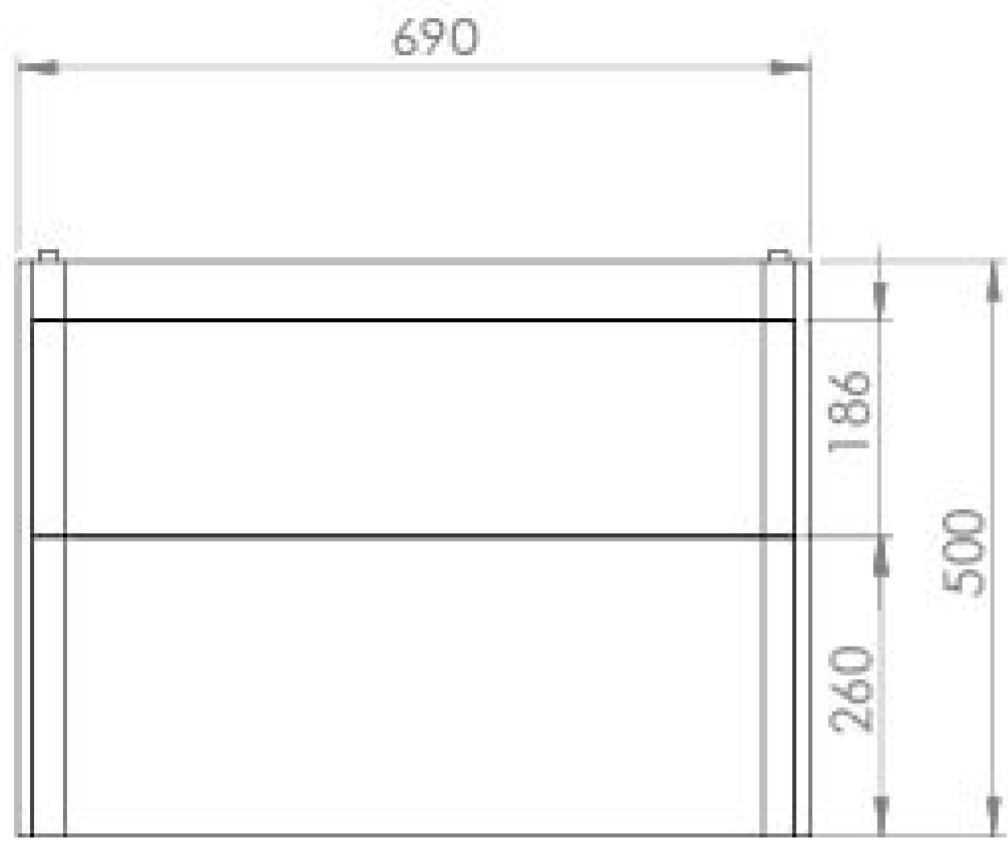

TECHNICAL DRAWING

Saneux reserves the right to alter the specifications and product range without prior notice. Dimensions are given as a guide only. Dimensions should not be used for surrounding furniture, fixtures and fittings until the product is on site.

<https://saneux.com/products/hyde-70cm-2-drawer-wall-mounted-unit-matte-anthracite>