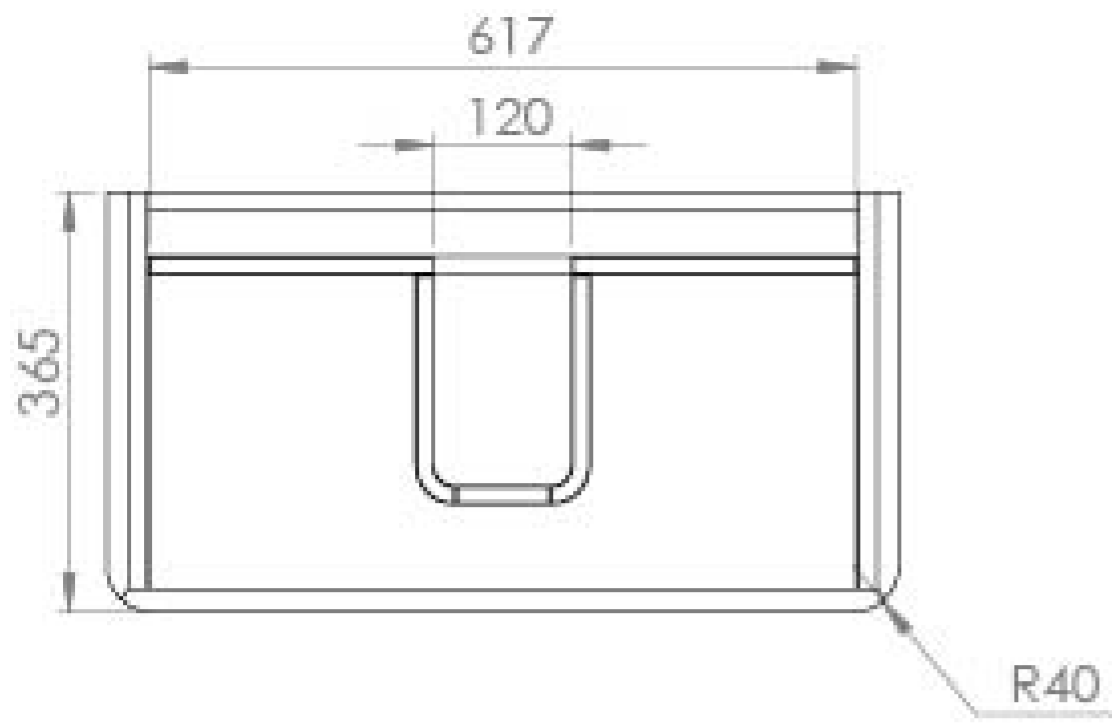

HYDE 70CM 2 DRAWER WALL MOUNTED UNIT – MATTE ANTHRACITE

Product Code: HY070W2.MA.2

PRODUCT INFORMATION

Finish:	Matte Anthracite
Height:	500mm
Width:	690mm
Depth:	365mm
Material	MDF, MFC
Weight	25kg
Guarantee	5 years
Configuration	2 Drawer
Drawer Type	Soft close
Compatible Basin(s)	HY070B, HY070B.0TH
Handle(s) Required	2, purchase separately
Other Features	Easy installation Quick release drawers

DESCRIPTION

As the name suggests, the HYDE collection features short projection basins and vanity units with a contemporary design, perfect for small and compact bathroom spaces.

This 70cm 2 drawer wall mounted unit has a projection of only 37cm, making it perfect for bathrooms & cloakrooms where space is limited and storage is essential. It has two deep, soft closing drawers to hold plenty of toiletries, and the matte anthracite finish will add more depth to the space it's fitted in.

*Basin to be purchased separately

Compatible basins: HY070B, HY070B.0TH

**Handles to be purchased separately

TECHNICAL DRAWING

Saneux reserves the right to alter the specifications and product range without prior notice. Dimensions are given as a guide only. Dimensions should not be used for surrounding furniture, fixtures and fittings until the product is on site.