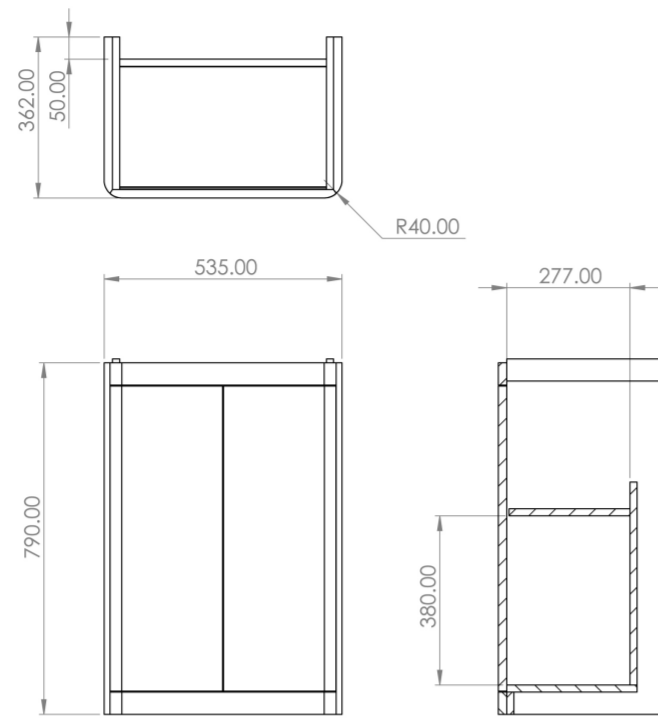

TECHNICAL DRAWING

Saneux reserves the right to alter the specifications and product range without prior notice. Dimensions are given as a guide only. Dimensions should not be used for surrounding furniture, fixtures and fittings until the product is on site.

<https://saneux.com/products/hyde-55cm-2-door-floor-standing-unit-matte-anthracite>