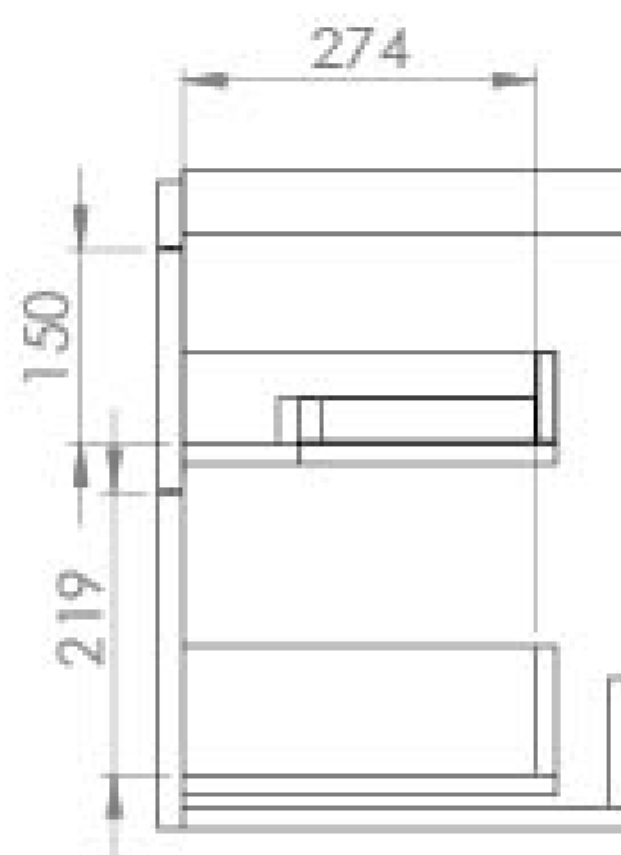

HYDE 55CM 2 DRAWER WALL MOUNTED UNIT - MATTE ANTHRACITE

Product Code: HY055W2.MA.2

PRODUCT INFORMATION

Finish:	Matte Anthracite
Height:	500mm
Width:	535mm
Depth:	365mm
Material	MDF, MFC
Weight	21.6kg
Guarantee	5 years
Configuration	2 Drawer
Drawer Type	Soft close
Compatible Basin(s)	HY055B, HY055B.0TH
Handle(s) Required	2, purchase separately
Other Features	Easy installation Quick release drawers

DESCRIPTION

As the name suggests, the HYDE collection features short projection basins and vanity units with a contemporary design, perfect for small and compact bathroom spaces.

This 55cm 1 drawer wall mounted unit has a projection of only 37cm, making it perfect for bathrooms & cloakrooms where space is scarce yet storage is essential. It has two deep, soft closing drawers to hold plenty of toiletries, and the matte anthracite finish will add more depth to the space it's fitted in.

*Basin to be purchased separately

Compatible basins: HY055B, HY055B.0TH

**Handles to be purchased separately

TECHNICAL DRAWING

Saneux reserves the right to alter the specifications and product range without prior notice. Dimensions are given as a guide only. Dimensions should not be used for surrounding furniture, fixtures and fittings until the product is on site.