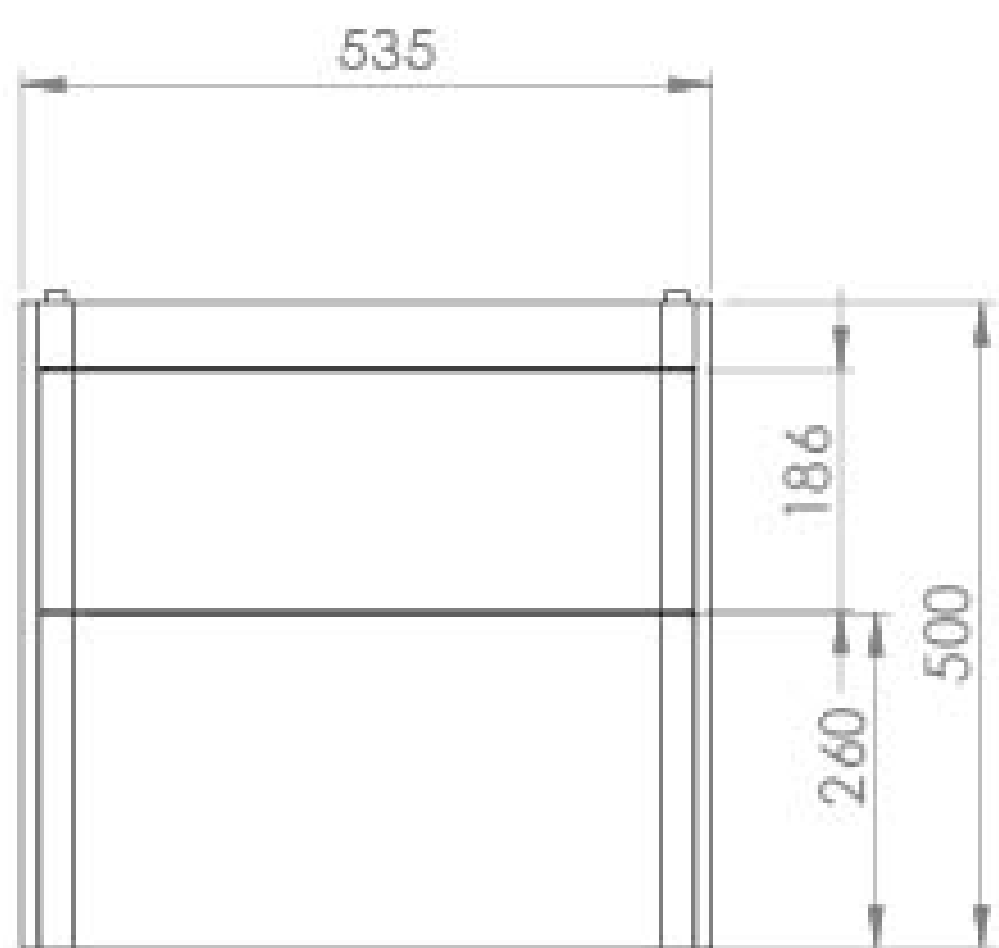

HYDE 55CM 2 DRAWER WALL MOUNTED UNIT - MATTE ANTHRACITE

Product Code: HY055W2.MA.2

PRODUCT INFORMATION

Finish:	Matte Anthracite
Height:	500mm
Width:	535mm
Depth:	365mm
Material	MDF, MFC
Weight	21.6kg
Guarantee	5 years
Configuration	2 Drawer
Drawer Type	Soft close
Compatible Basin(s)	HY055B, HY055B.0TH
Handle(s) Required	2, purchase separately
Other Features	Easy installation Quick release drawers

DESCRIPTION

As the name suggests, the HYDE collection features short projection basins and vanity units with a contemporary design, perfect for small and compact bathroom spaces.

This 55cm 1 drawer wall mounted unit has a projection of only 37cm, making it perfect for bathrooms & cloakrooms where space is scarce yet storage is essential. It has two deep, soft closing drawers to hold plenty of toiletries, and the matte anthracite finish will add more depth to the space it's fitted in.

*Basin to be purchased separately
Compatible basins: HY055B, HY055B.0TH

**Handles to be purchased separately

TECHNICAL DRAWING

Saneux reserves the right to alter the specifications and product range without prior notice. Dimensions are given as a guide only. Dimensions should not be used for surrounding furniture, fixtures and fittings until the product is on site.