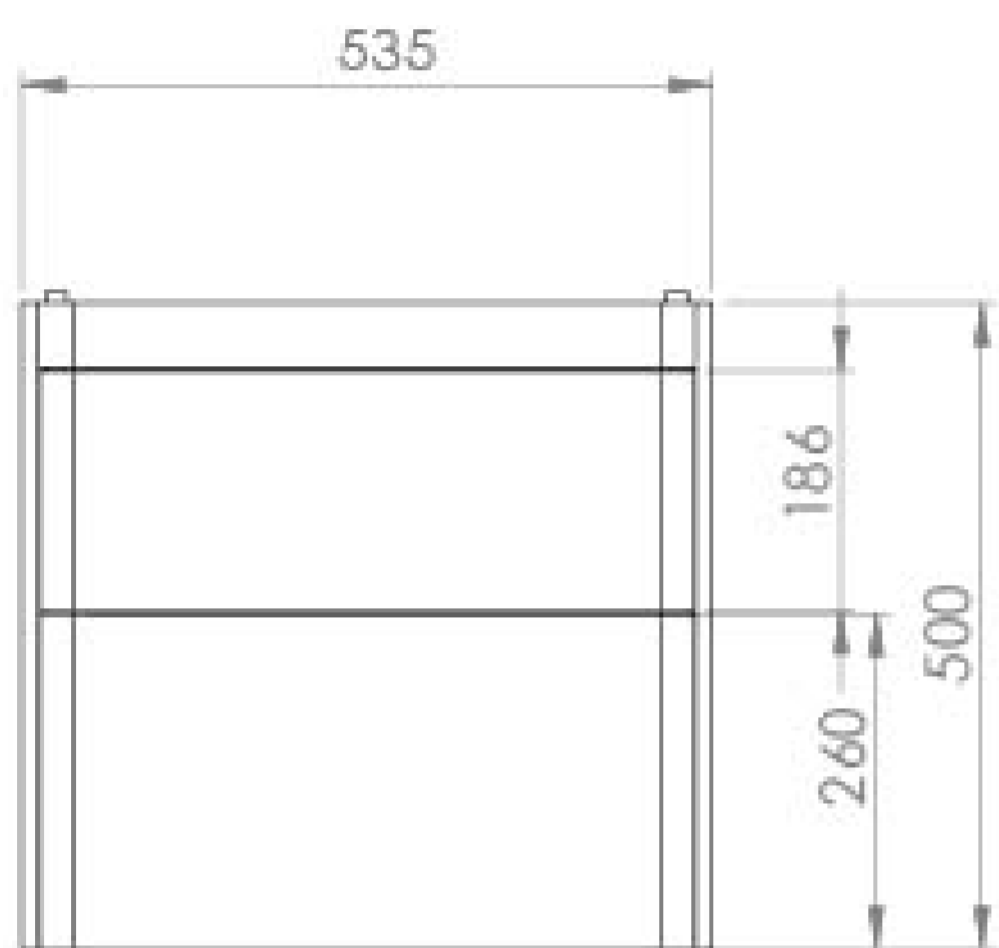

TECHNICAL DRAWING

Saneux reserves the right to alter the specifications and product range without prior notice. Dimensions are given as a guide only. Dimensions should not be used for surrounding furniture, fixtures and fittings until the product is on site.

<https://saneux.com/products/hyde-55cm-2-drawer-wall-mounted-unit-matte-anthracite>