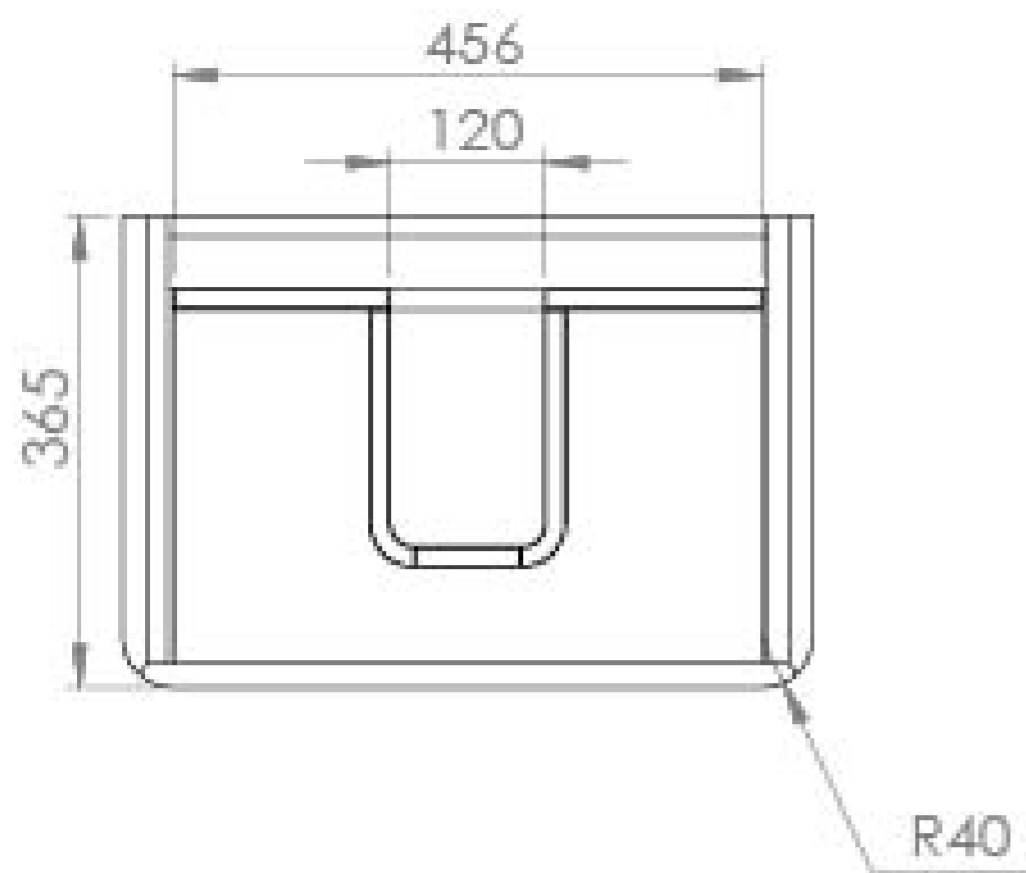

TECHNICAL DRAWING

Saneux reserves the right to alter the specifications and product range without prior notice. Dimensions are given as a guide only. Dimensions should not be used for surrounding furniture, fixtures and fittings until the product is on site.

<https://saneux.com/products/hyde-55cm-2-drawer-wall-mounted-unit-matte-anthracite>