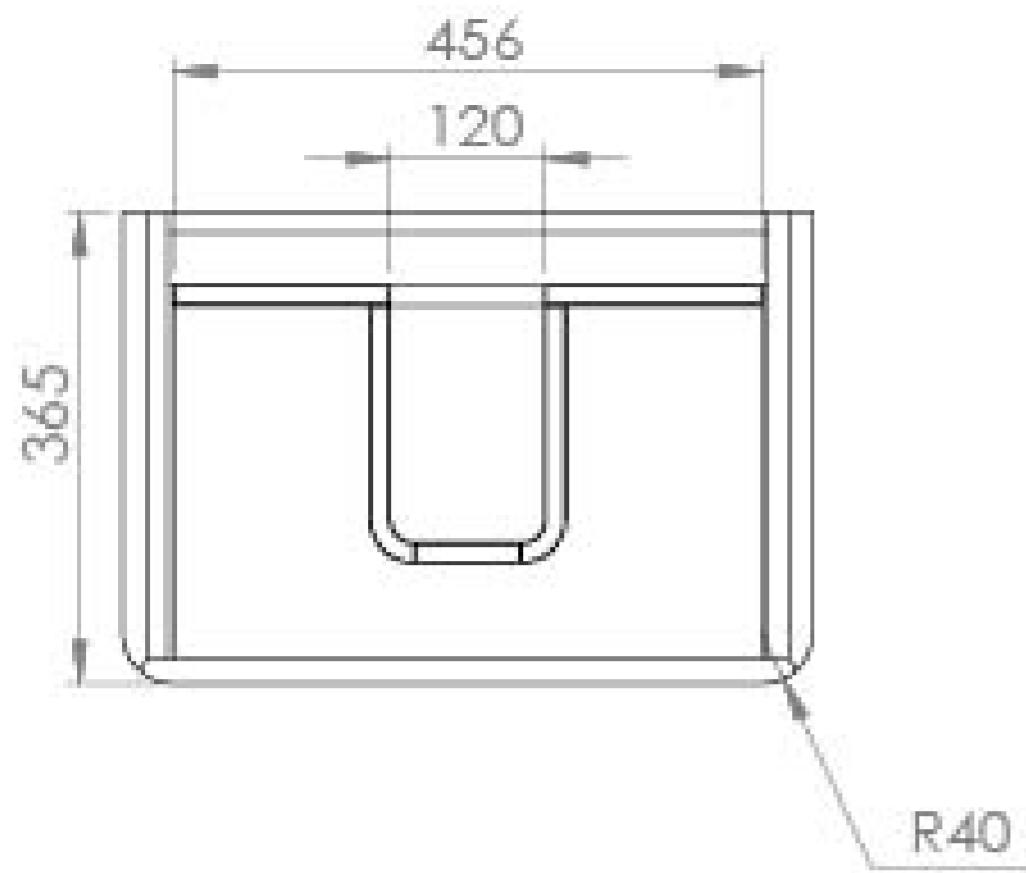

HYDE 55CM 2 DRAWER WALL MOUNTED UNIT - MATTE ANTHRACITE

Product Code: HY055W2.MA.2

PRODUCT INFORMATION

Finish:	Matte Anthracite
Height:	500mm
Width:	535mm
Depth:	365mm
Material	MDF, MFC
Weight	21.6kg
Guarantee	5 years
Configuration	2 Drawer
Drawer Type	Soft close
Compatible Basin(s)	HY055B, HY055B.0TH
Handle(s) Required	2, purchase separately
Other Features	Easy installation Quick release drawers

DESCRIPTION

As the name suggests, the HYDE collection features short projection basins and vanity units with a contemporary design, perfect for small and compact bathroom spaces.

This 55cm 1 drawer wall mounted unit has a projection of only 37cm, making it perfect for bathrooms & cloakrooms where space is scarce yet storage is essential. It has two deep, soft closing drawers to hold plenty of toiletries, and the matte anthracite finish will add more depth to the space it's fitted in.

*Basin to be purchased separately

Compatible basins: HY055B, HY055B.0TH

**Handles to be purchased separately

TECHNICAL DRAWING

Saneux reserves the right to alter the specifications and product range without prior notice. Dimensions are given as a guide only. Dimensions should not be used for surrounding furniture, fixtures and fittings until the product is on site.