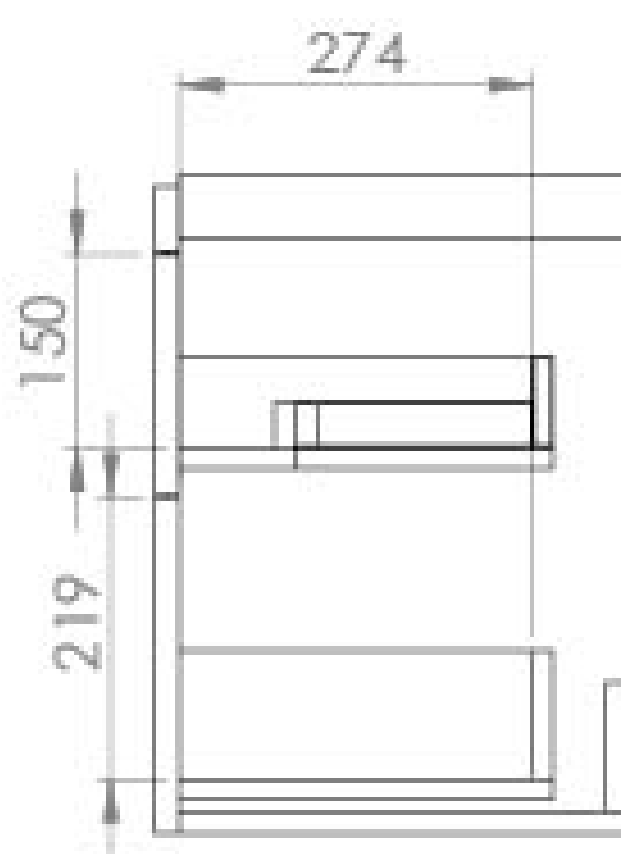

HYDE 55CM 2 DRAWER WALL MOUNTED UNIT - MATTE ANTHRACITE

Product Code: HY055W2.MA.2

PRODUCT INFORMATION

Finish:	Matte Anthracite
Height:	500mm
Width:	535mm
Depth:	365mm
Material	MDF, MFC
Weight	21.6kg
Guarantee	5 years
Configuration	2 Drawer
Drawer Type	Soft close
Compatible Basin(s)	HY055B, HY055B.0TH
Handle(s) Required	2, purchase separately
Other Features	Easy installation Quick release drawers

DESCRIPTION

As the name suggests, the HYDE collection features short projection basins and vanity units with a contemporary design, perfect for small and compact bathroom spaces.

This 55cm 1 drawer wall mounted unit has a projection of only 37cm, making it perfect for bathrooms & cloakrooms where space is scarce yet storage is essential. It has two deep, soft closing drawers to hold plenty of toiletries, and the matte anthracite finish will add more depth to the space it's fitted in.

*Basin to be purchased separately
Compatible basins: HY055B, HY055B.0TH

**Handles to be purchased separately

TECHNICAL DRAWING

Saneux reserves the right to alter the specifications and product range without prior notice. Dimensions are given as a guide only. Dimensions should not be used for surrounding furniture, fixtures and fittings until the product is on site.