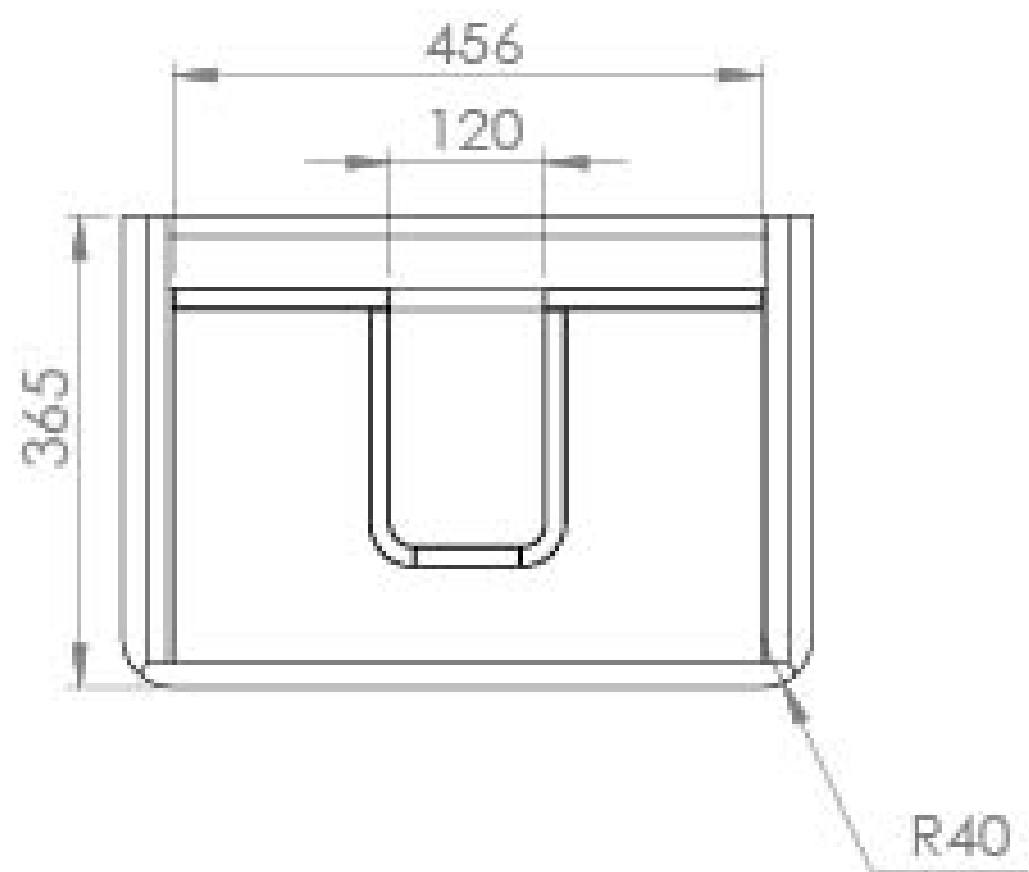

HYDE 55CM 2 DRAWER WALL MOUNTED UNIT - MATTE ANTHRACITE

Product Code: HY055W2.MA.2

PRODUCT INFORMATION

Finish:	Matte Anthracite
Height:	500mm
Width:	535mm
Depth:	365mm
Material	MDF, MFC
Weight	21.6kg
Guarantee	5 years
Configuration	2 Drawer
Drawer Type	Soft close
Compatible Basin(s)	HY055B, HY055B.0TH
Handle(s) Required	2, purchase separately
Other Features	Easy installation Quick release drawers

DESCRIPTION

As the name suggests, the HYDE collection features short projection basins and vanity units with a contemporary design, perfect for small and compact bathroom spaces.

This 55cm 1 drawer wall mounted unit has a projection of only 37cm, making it perfect for bathrooms & cloakrooms where space is scarce yet storage is essential. It has two deep, soft closing drawers to hold plenty of toiletries, and the matte anthracite finish will add more depth to the space it's fitted in.

*Basin to be purchased separately
Compatible basins: HY055B, HY055B.0TH

**Handles to be purchased separately

TECHNICAL DRAWING

Saneux reserves the right to alter the specifications and product range without prior notice. Dimensions are given as a guide only. Dimensions should not be used for surrounding furniture, fixtures and fittings until the product is on site.