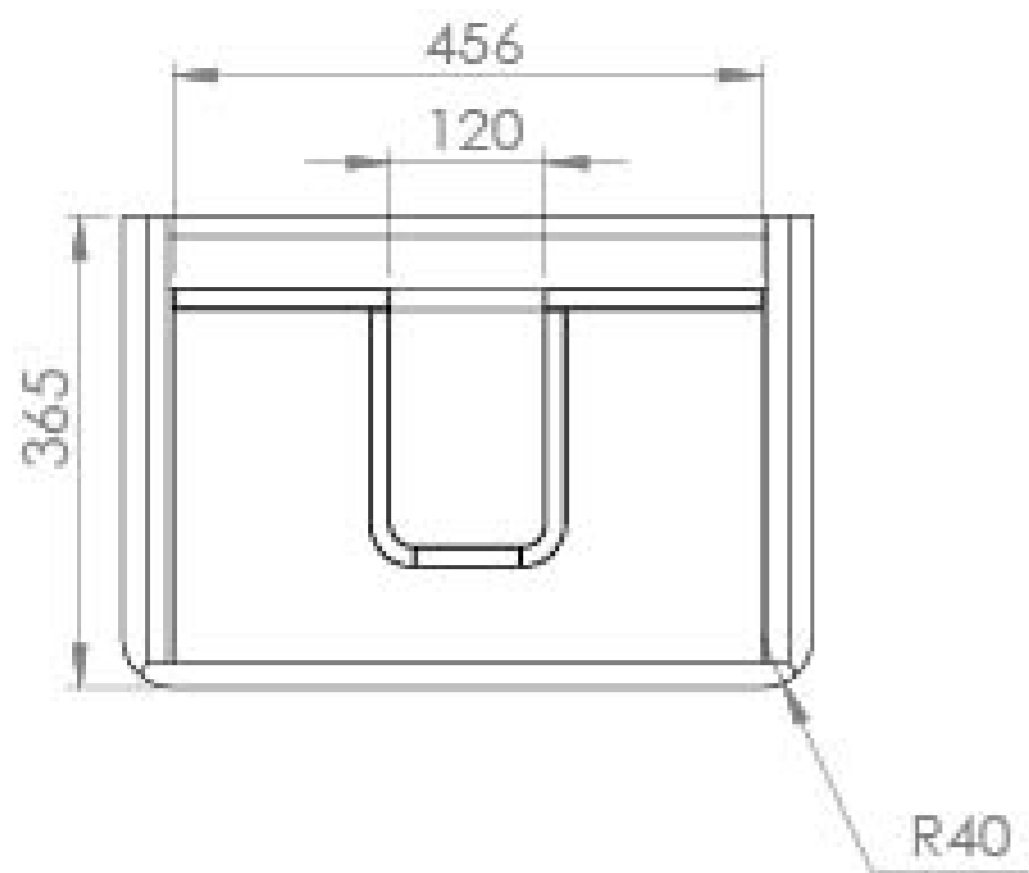

HYDE 55CM 2 DRAWER WALL MOUNTED UNIT - MATTE ANTHRACITE

Product Code: HY055W2.MA.2

PRODUCT INFORMATION

Finish:	Matte Anthracite
Height:	500mm
Width:	535mm
Depth:	365mm
Material	MDF, MFC
Weight	21.6kg
Guarantee	5 years
Configuration	2 Drawer
Drawer Type	Soft close
Compatible Basin(s)	HY055B, HY055B.0TH
Handle(s) Required	2, purchase separately
Other Features	Easy installation Quick release drawers

DESCRIPTION

As the name suggests, the HYDE collection features short projection basins and vanity units with a contemporary design, perfect for small and compact bathroom spaces.

This 55cm 1 drawer wall mounted unit has a projection of only 37cm, making it perfect for bathrooms & cloakrooms where space is scarce yet storage is essential. It has two deep, soft closing drawers to hold plenty of toiletries, and the matte anthracite finish will add more depth to the space it's fitted in.

*Basin to be purchased separately

Compatible basins: HY055B, HY055B.0TH

**Handles to be purchased separately

TECHNICAL DRAWING

Saneux reserves the right to alter the specifications and product range without prior notice. Dimensions are given as a guide only. Dimensions should not be used for surrounding furniture, fixtures and fittings until the product is on site.