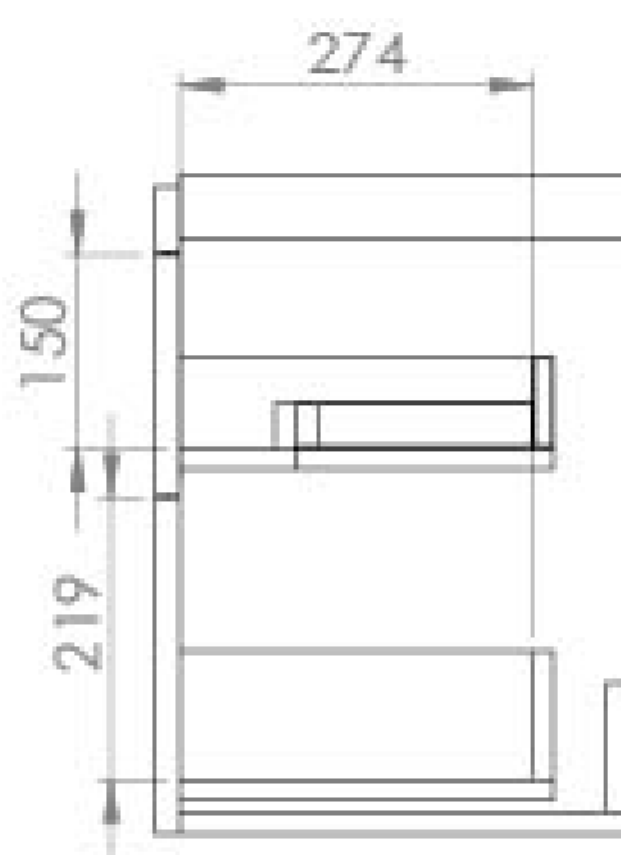

TECHNICAL DRAWING

Saneux reserves the right to alter the specifications and product range without prior notice. Dimensions are given as a guide only. Dimensions should not be used for surrounding furniture, fixtures and fittings until the product is on site.

<https://saneux.com/products/hyde-55cm-2-drawer-wall-mounted-unit-matte-anthracite>