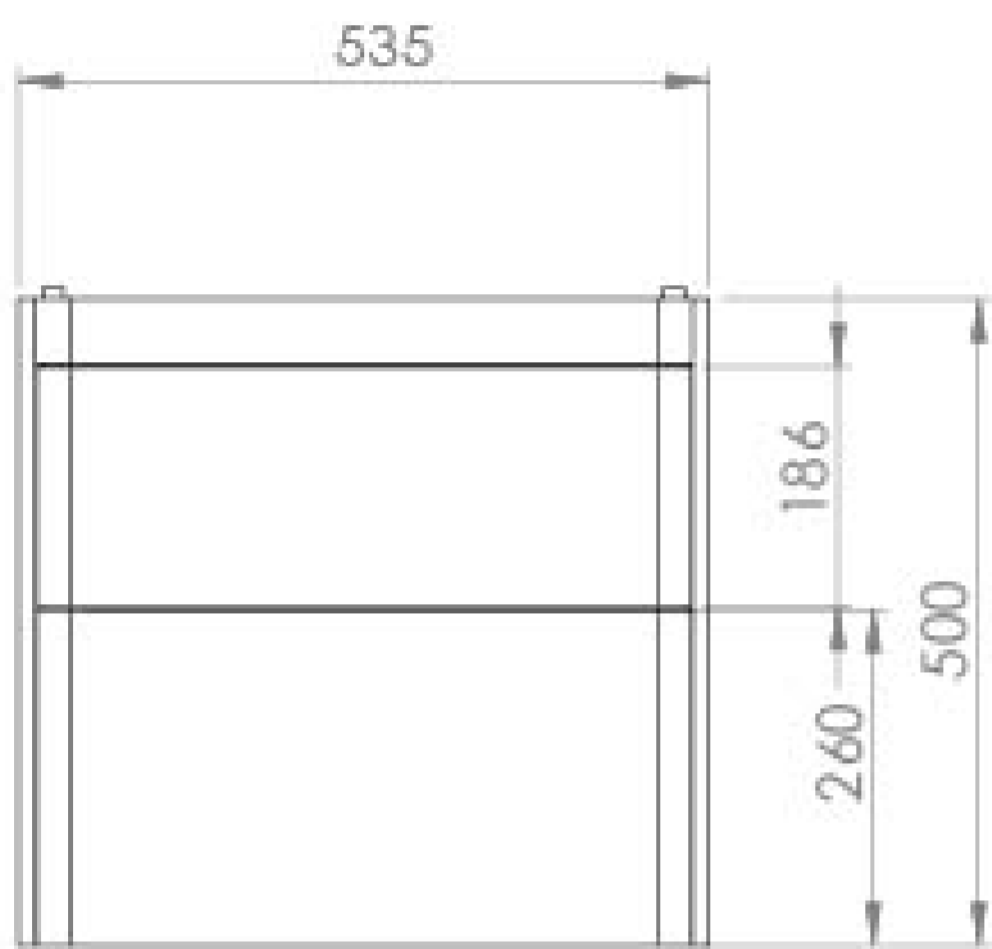

HYDE 55CM 2 DRAWER WALL MOUNTED UNIT - MATTE ANTHRACITE

Product Code: HY055W2.MA.2

PRODUCT INFORMATION

Finish:	Matte Anthracite
Height:	500mm
Width:	535mm
Depth:	365mm
Material	MDF, MFC
Weight	21.6kg
Guarantee	5 years
Configuration	2 Drawer
Drawer Type	Soft close
Compatible Basin(s)	HY055B, HY055B.0TH
Handle(s) Required	2, purchase separately
Other Features	Easy installation Quick release drawers

DESCRIPTION

As the name suggests, the HYDE collection features short projection basins and vanity units with a contemporary design, perfect for small and compact bathroom spaces.

This 55cm 1 drawer wall mounted unit has a projection of only 37cm, making it perfect for bathrooms & cloakrooms where space is scarce yet storage is essential. It has two deep, soft closing drawers to hold plenty of toiletries, and the matte anthracite finish will add more depth to the space it's fitted in.

*Basin to be purchased separately

Compatible basins: HY055B, HY055B.0TH

**Handles to be purchased separately

TECHNICAL DRAWING

Saneux reserves the right to alter the specifications and product range without prior notice. Dimensions are given as a guide only. Dimensions should not be used for surrounding furniture, fixtures and fittings until the product is on site.