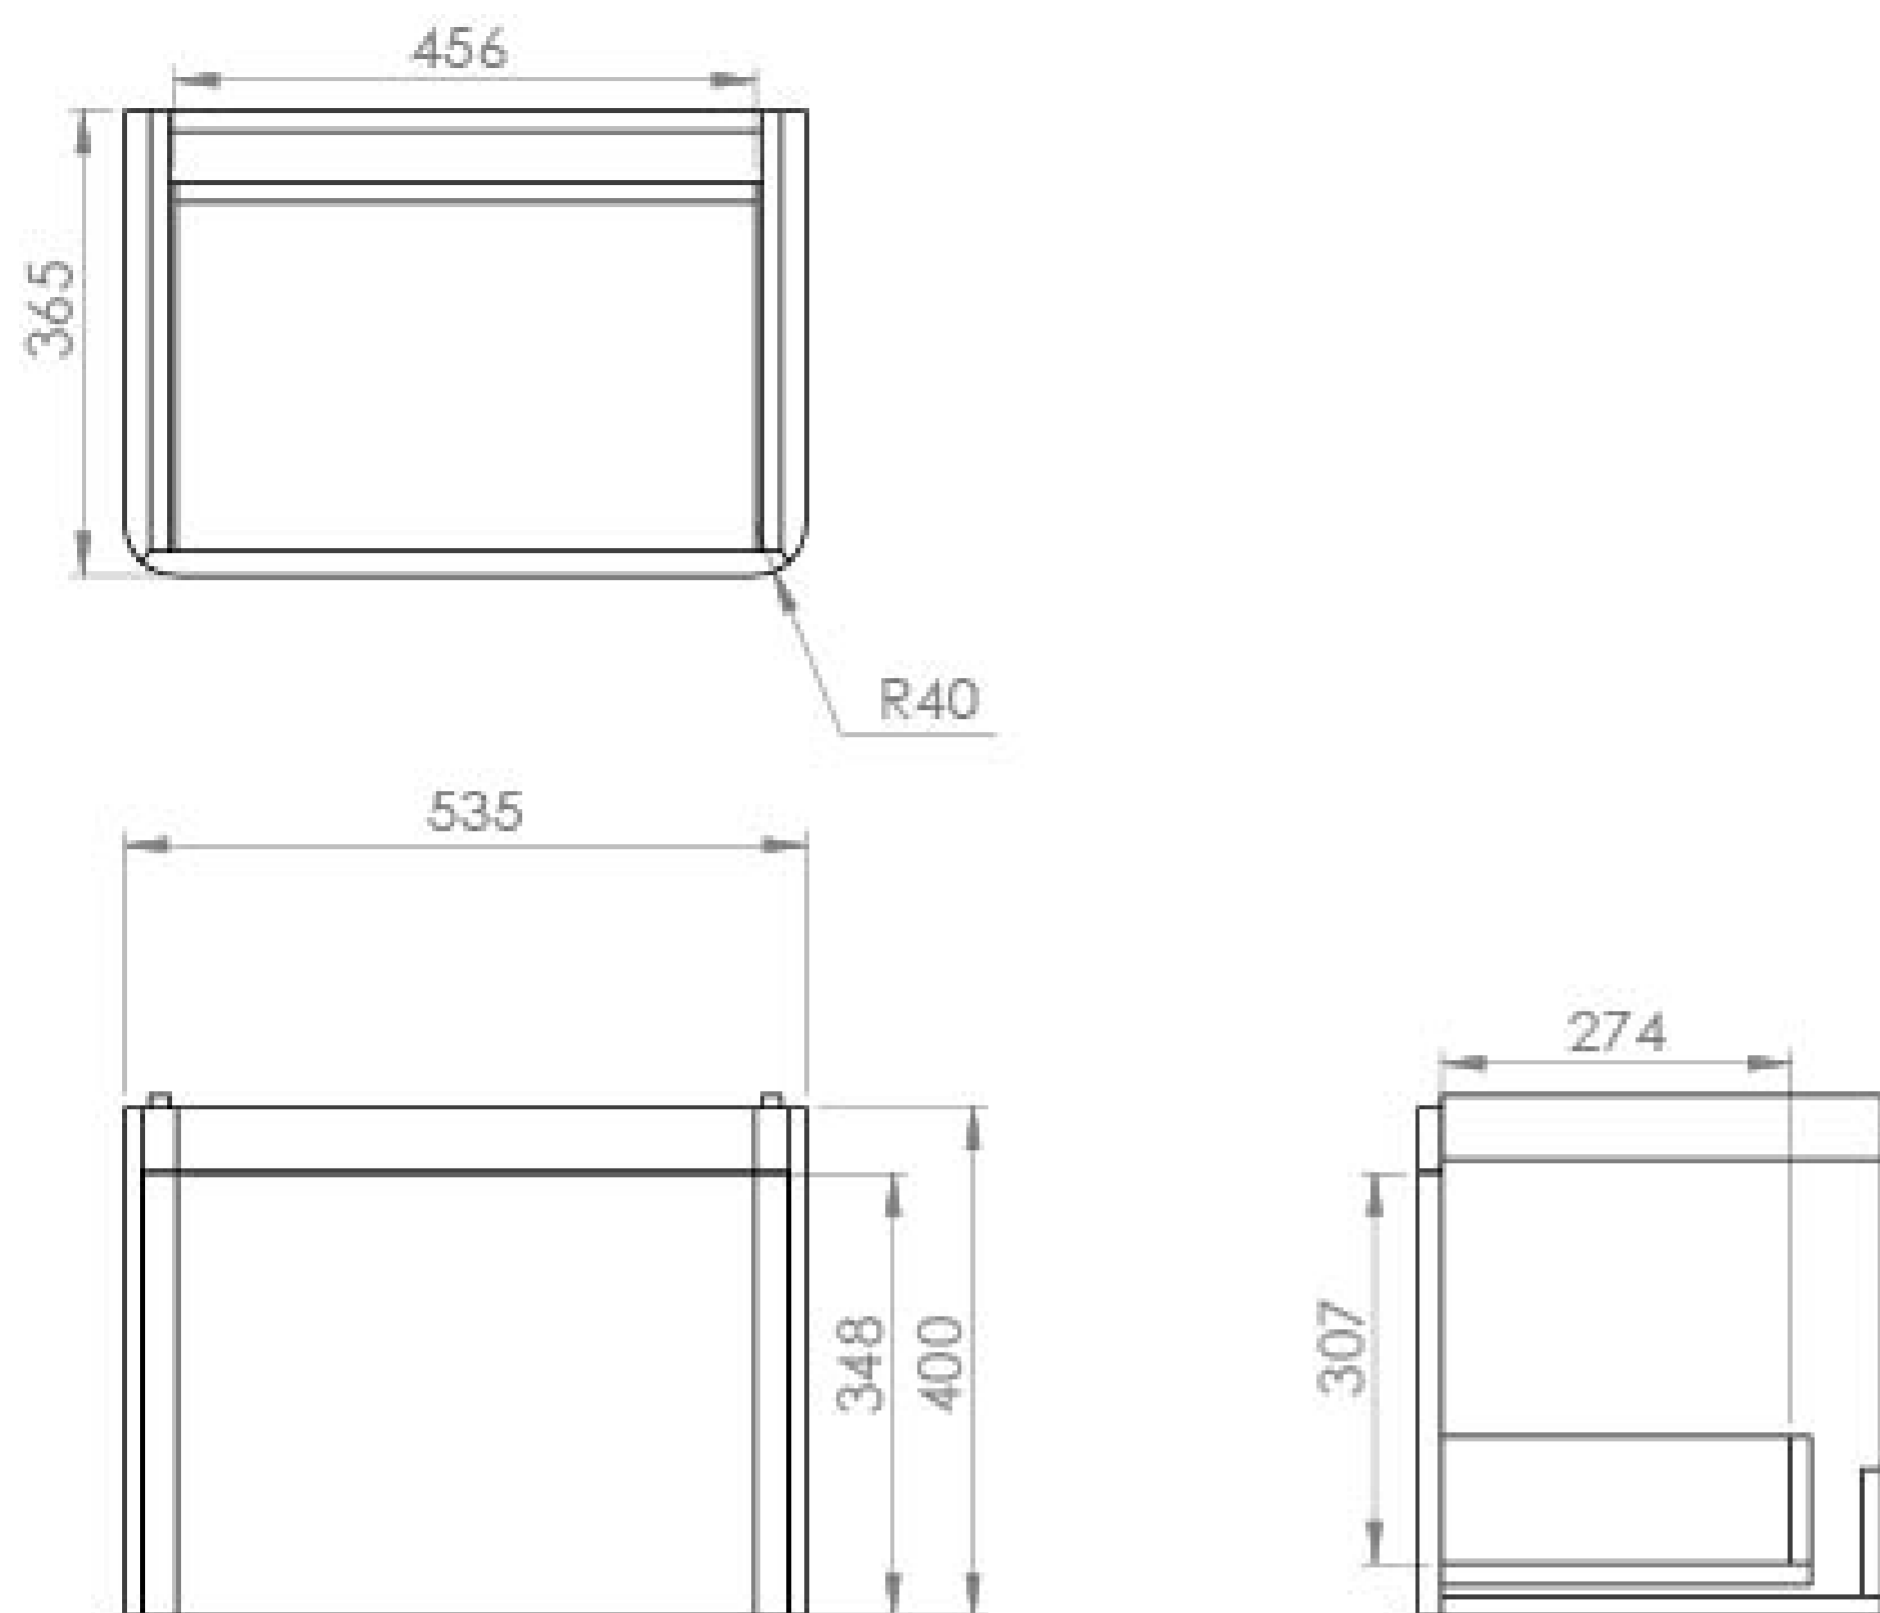

TECHNICAL DRAWING

Saneux reserves the right to alter the specifications and product range without prior notice. Dimensions are given as a guide only. Dimensions should not be used for surrounding furniture, fixtures and fittings until the product is on site.

<https://saneux.com/products/hyde-55cm-1-drawer-wall-mounted-unit-matte-anthracite>