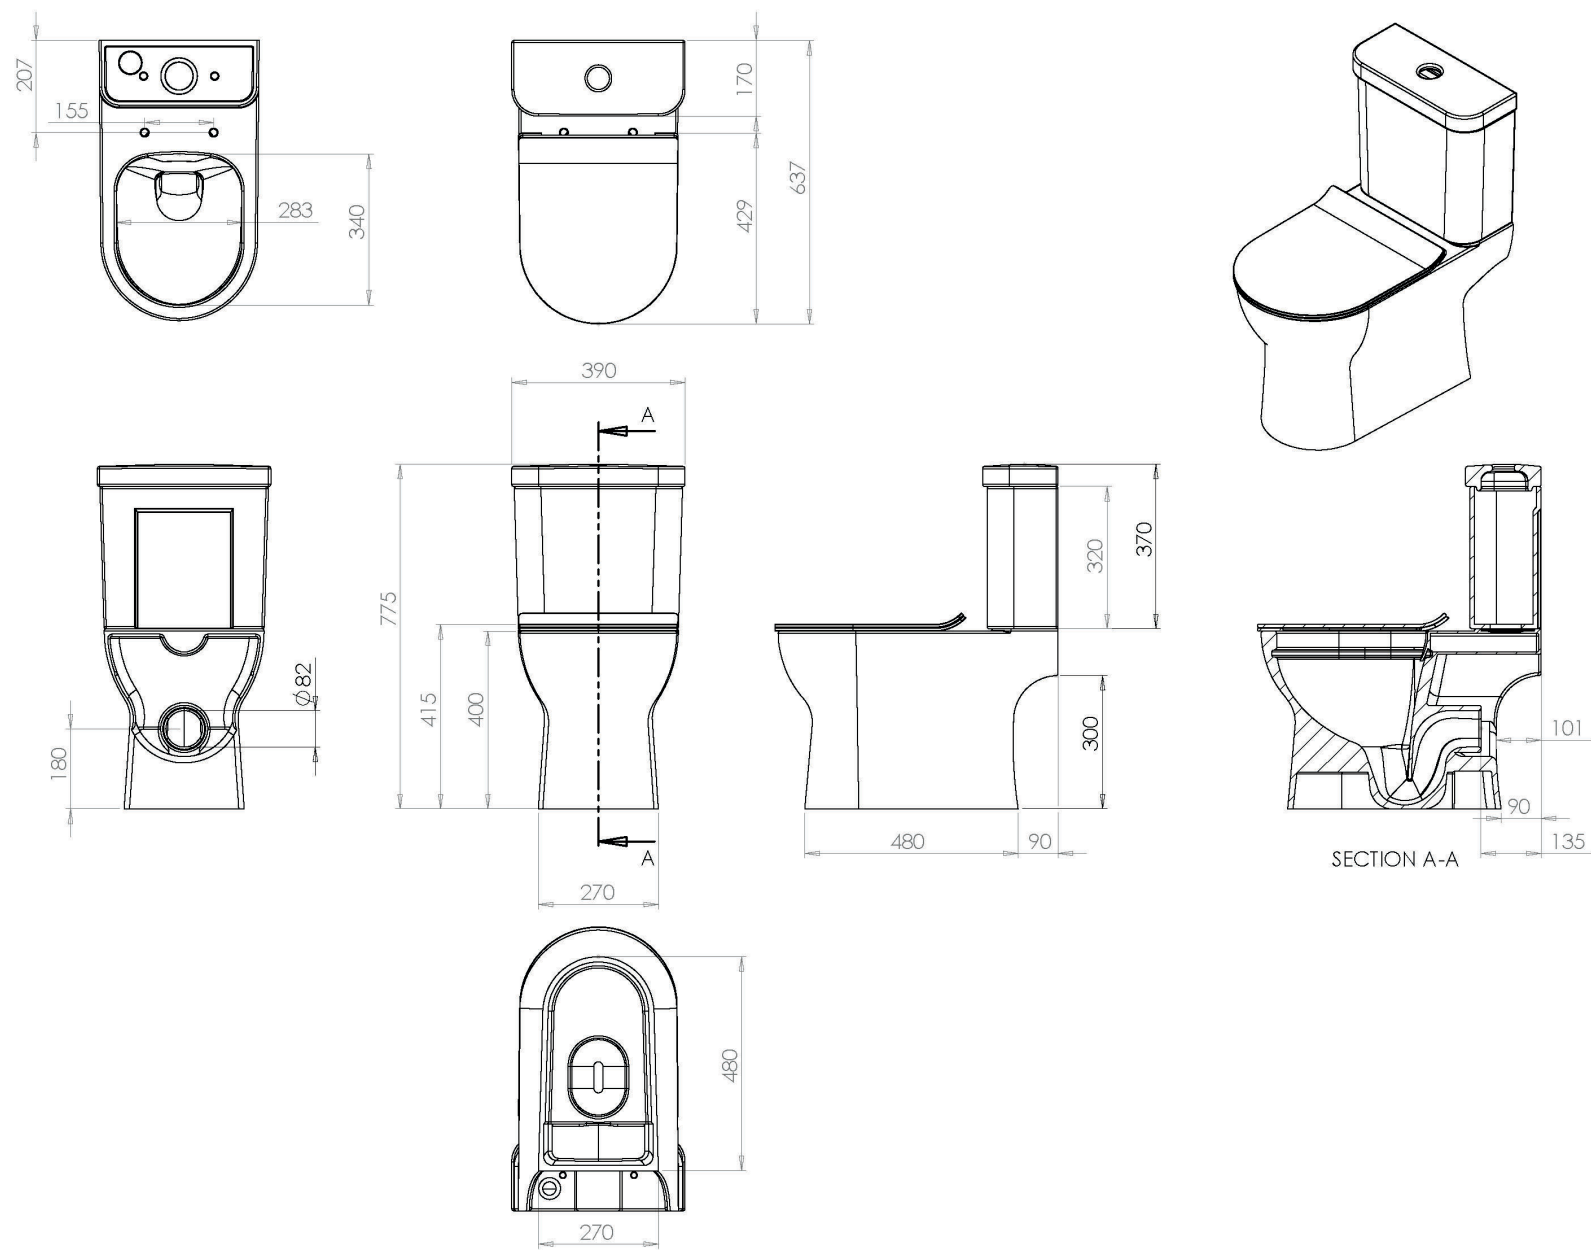

AIR CLOSE COUPLED OPEN BACK WC PAN - RIMLESS

Product Code: AIR77

PRODUCT INFORMATION

Finish:	Gloss White
Height:	415mm
Width:	390mm
Depth:	637mm
Material	Ceramic
Weight	31.1kg
Guarantee	Lifetime
Compatible Toilet Seat(s)	AIR78
Compatible Cistern(s)	AIR71
Type of Flushing	Rimless technology

DESCRIPTION

The AIR range is a collection of furniture and ceramics characterised by the fusion of materials and product design.

An integral part of the range, the AIR rimless close coupled WC pan was designed with the user in mind. It's perfect for family bathrooms with its simplistic yet elegant design, and with it being rimless it prevents grime and bacteria being harboured and it also makes cleaning easy.

*Cistern & seat sold separately

Compatible cistern: AIR71

Compatible seat: AIR78

TECHNICAL DRAWING

Saneux reserves the right to alter the specifications and product range without prior notice. Dimensions are given as a guide only. Dimensions should not be used for surrounding furniture, fixtures and fittings until the product is on site.

<https://saneux.com/products/air-close-coupled-open-back-wc-pan-rimless>