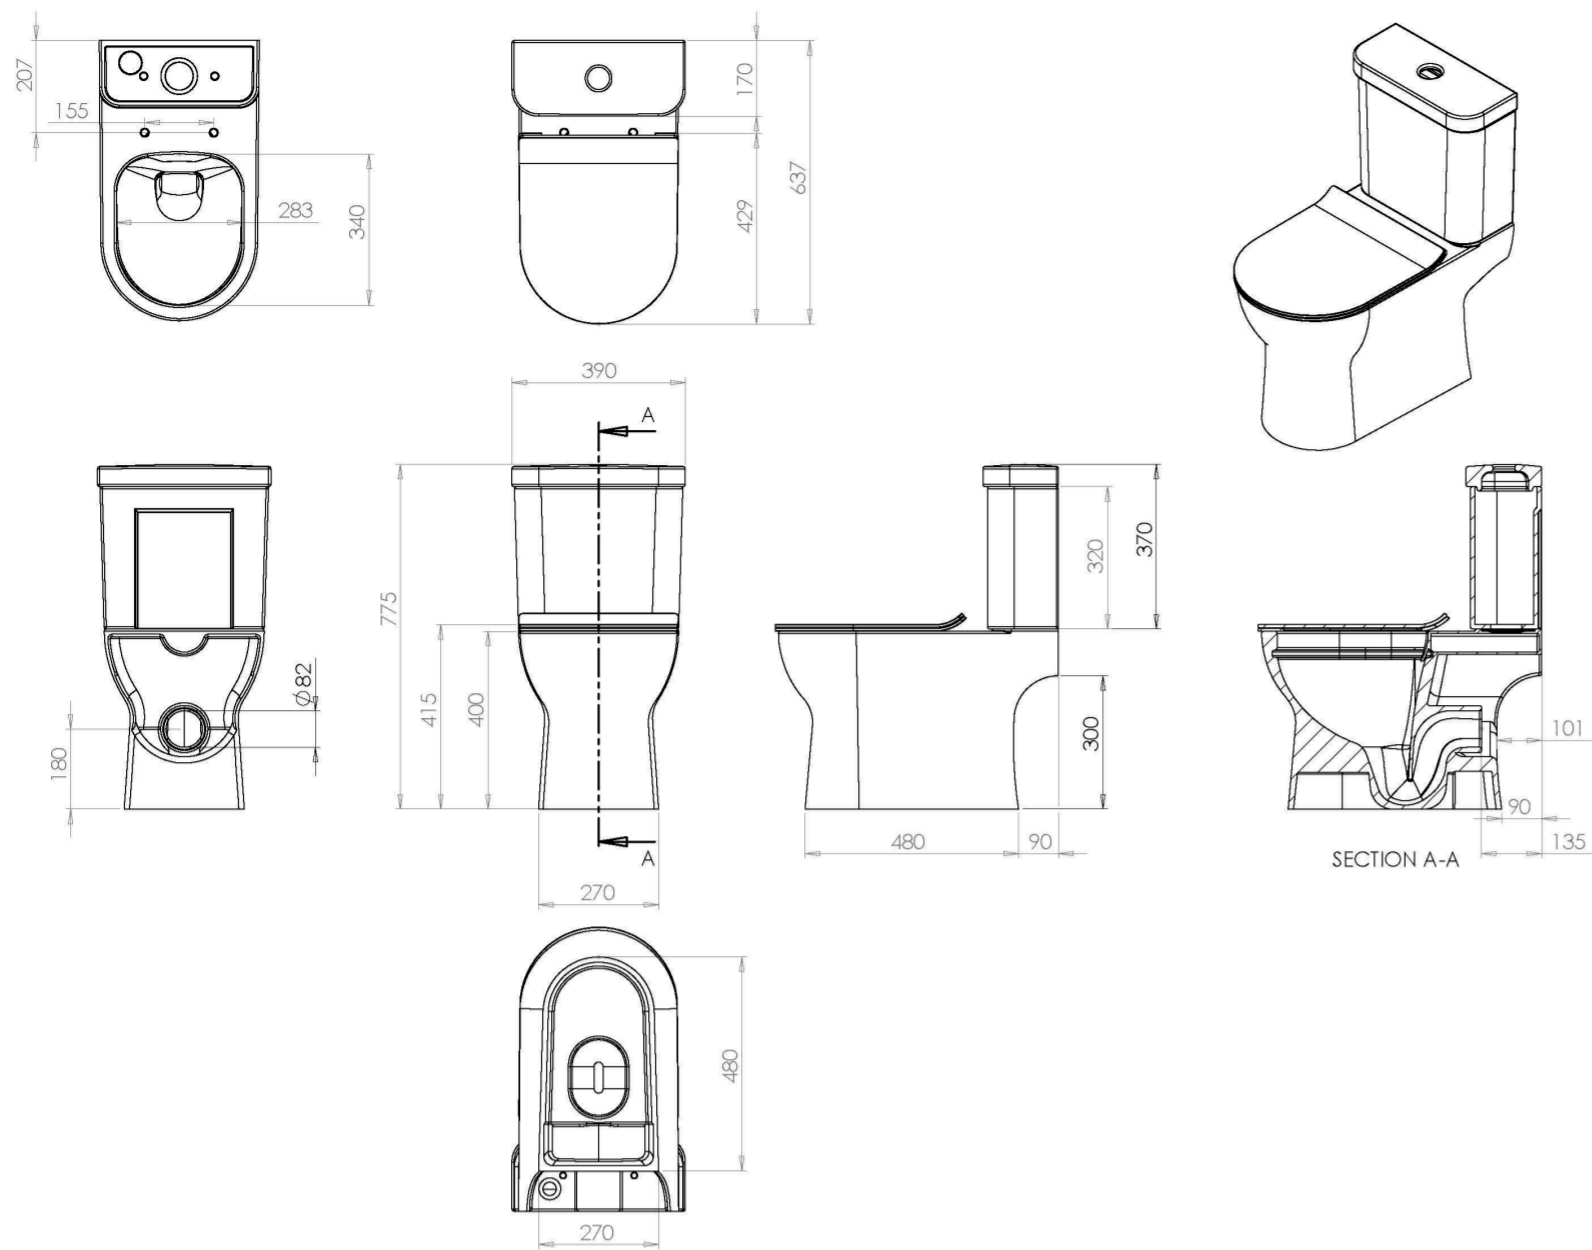

AIR CLOSE COUPLED OPEN BACK WC PAN - RIMLESS

Product Code: AIR77

PRODUCT INFORMATION

Finish:	Gloss White
Height:	415mm
Width:	390mm
Depth:	637mm
Material	Ceramic
Weight	31.1kg
Guarantee	Lifetime
Compatible Toilet Seat(s)	AIR78
Compatible Cistern(s)	AIR71
Type of Flushing	Rimless technology

DESCRIPTION

The AIR range is a collection of furniture and ceramics characterised by the fusion of materials and product design.

An integral part of the range, the AIR rimless close coupled WC pan was designed with the user in mind. It's perfect for family bathrooms with its simplistic yet elegant design, and with it being rimless it prevents grime and bacteria being harboured and it also makes cleaning easy.

*Cistern & seat sold separately

Compatible cistern: AIR71

Compatible seat: AIR78

TECHNICAL DRAWING

Saneux reserves the right to alter the specifications and product range without prior notice. Dimensions are given as a guide only. Dimensions should not be used for surrounding furniture, fixtures and fittings until the product is on site.

<https://saneux.com/products/air-close-coupled-open-back-wc-pan-rimless>