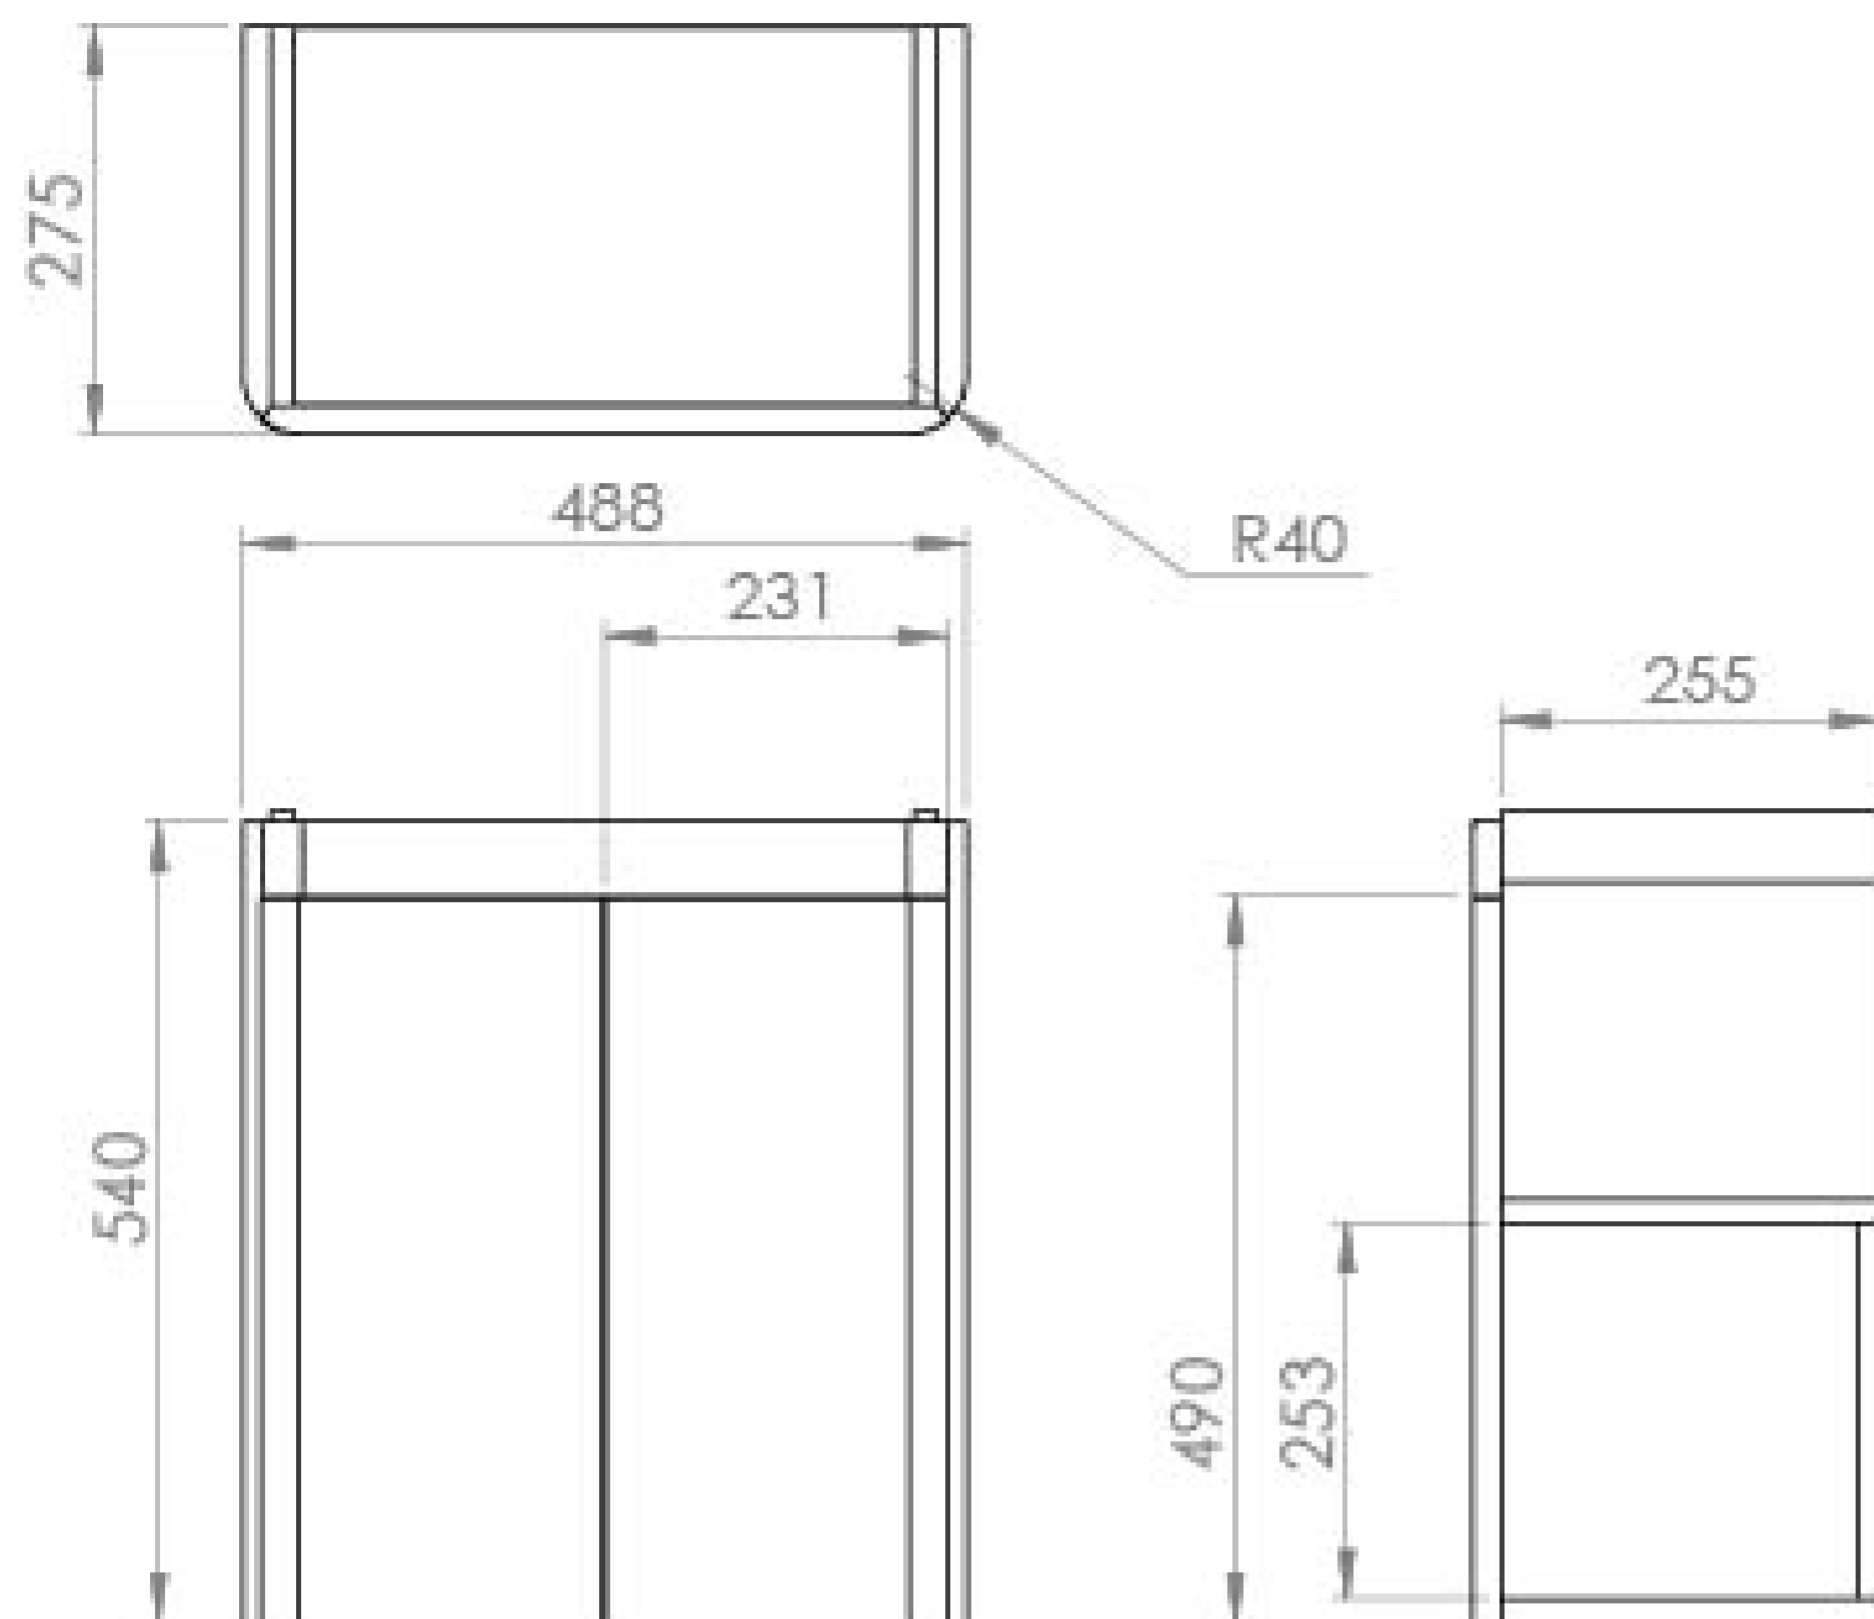

TECHNICAL DRAWING

Saneux reserves the right to alter the specifications and product range without prior notice. Dimensions are given as a guide only. Dimensions should not be used for surrounding furniture, fixtures and fittings until the product is on site.

<https://saneux.com/products/hyde-50cm-2-door-wall-mounted-unit-matte-anthracite>