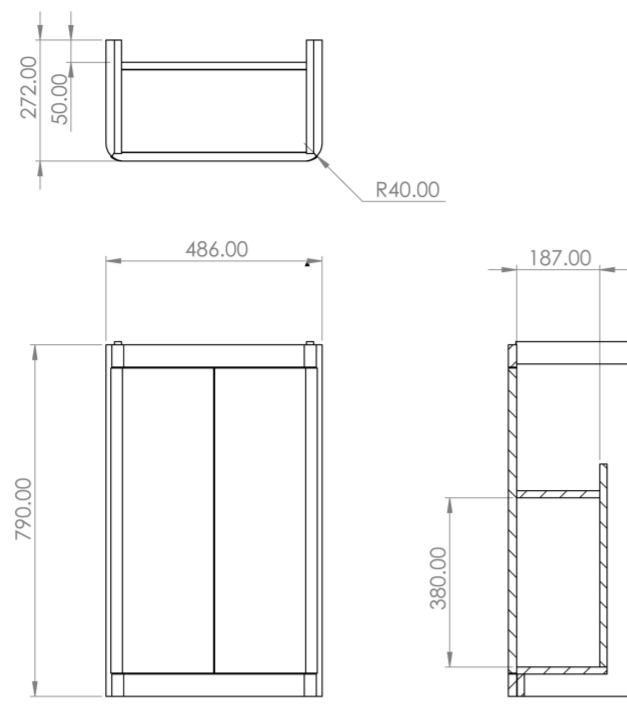

## PRODUCT INFORMATION

<b>Finish:</b>	Matte Anthracite
<b>Height:</b>	790mm
<b>Width:</b>	486mm
<b>Depth:</b>	272mm
<b>Material</b>	MDF, MFC
<b>Weight</b>	18.3kg
<b>Shelf Quantity</b>	1x wooden shelf
<b>Guarantee</b>	5 years
<b>Configuration</b>	2 Door
<b>Door Type</b>	Soft close
<b>Compatible Basin(s)</b>	HY050CB.R
<b>Handle(s) Required</b>	2, purchase separately
<b>Other Features</b>	Easy installation Quick release doors

## DESCRIPTION

As the name suggests, the HYDE collection features short projection basins and vanity units with a contemporary design, perfect for small and compact bathroom spaces.

This 50cm 2 door floor standing unit is our shortest projection unit at only 28cm, making it perfect for narrow bathrooms & cloakrooms where space is scarce yet storage is essential. It has an integrated shelf, and the matte anthracite finish will add more depth to the space it's fitted in.

\*Basin to be purchased separately  
Compatible basin: HY050CB.R

\*\*Handles to be purchased separately  
For these 50cm door units, please allow 5cm space on either side of the unit for the doors to open comfortably. This includes space for the handle.