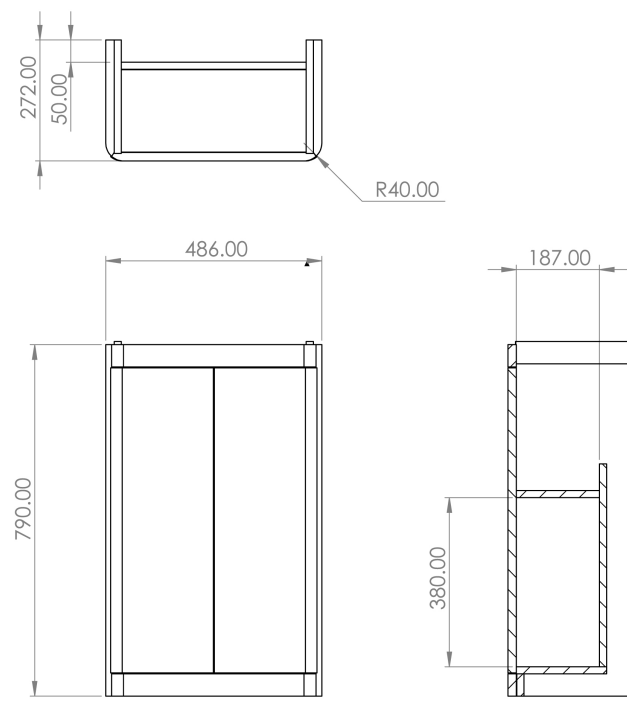

TECHNICAL DRAWING

Saneux reserves the right to alter the specifications and product range without prior notice. Dimensions are given as a guide only. Dimensions should not be used for surrounding furniture, fixtures and fittings until the product is on site.

<https://saneux.com/products/hyde-50cm-2-door-floor-standing-unit-plinth-matte-anthracite>