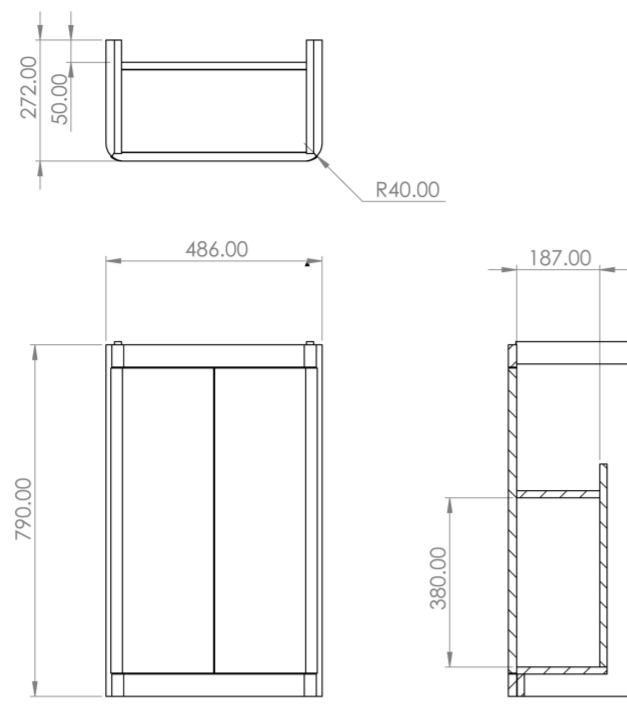

TECHNICAL DRAWING

Saneux reserves the right to alter the specifications and product range without prior notice. Dimensions are given as a guide only. Dimensions should not be used for surrounding furniture, fixtures and fittings until the product is on site.

<https://saneux.com/products/hyde-50cm-2-door-floor-standing-unit-plinth-matte-anthracite>