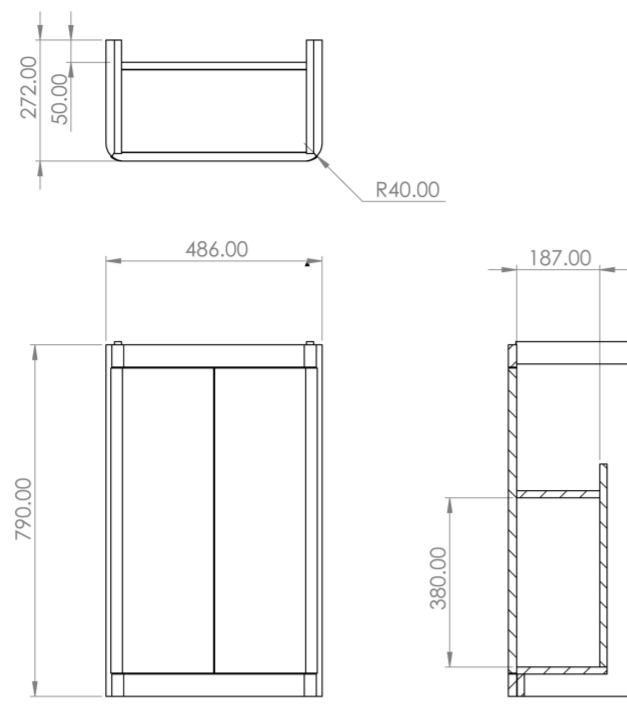

## PRODUCT INFORMATION

<b>Finish:</b>	Matte Anthracite
<b>Height:</b>	790mm
<b>Width:</b>	486mm
<b>Depth:</b>	272mm
<b>Material</b>	MDF, MFC
<b>Weight</b>	18.3kg
<b>Shelf Quantity</b>	1x wooden shelf
<b>Guarantee</b>	5 years
<b>Configuration</b>	2 Door
<b>Door Type</b>	Soft close
<b>Compatible Basin(s)</b>	HY050CB.R
<b>Handle(s) Required</b>	2, purchase separately
<b>Other Features</b>	Easy installation Quick release doors

## DESCRIPTION

As the name suggests, the HYDE collection features short projection basins and vanity units with a contemporary design, perfect for small and compact bathroom spaces.

This 50cm 2 door floor standing unit is our shortest projection unit at only 28cm, making it perfect for narrow bathrooms & cloakrooms where space is scarce yet storage is essential. It has an integrated shelf, and the matte anthracite finish will add more depth to the space it's fitted in.

\*Basin to be purchased separately

Compatible basin: HY050CB.R

\*\*Handles to be purchased separately

For these 50cm door units, please allow 5cm space on either side of the unit for the doors to open comfortably. This includes space for the handle.