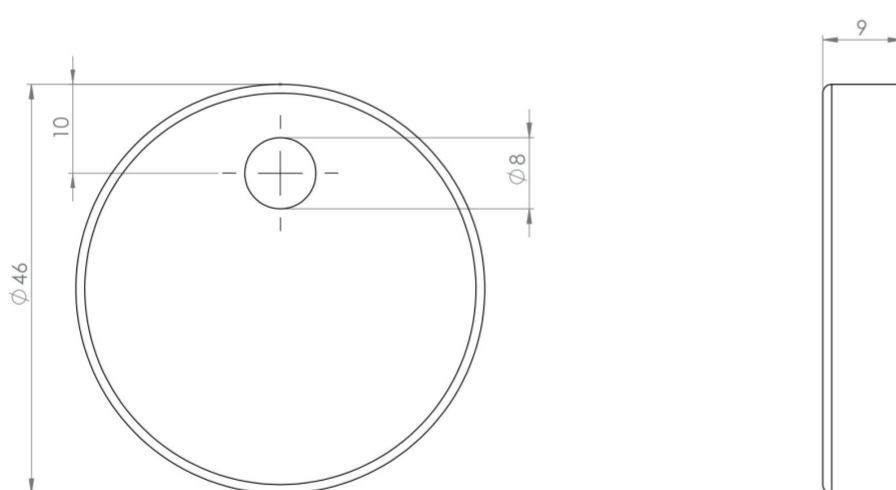

TOILET SEAT HINGE COVER - MATTE BLACK

Product Code: TSHC.MB

PRODUCT INFORMATION

Finish:	Matte Black
Height:	9mm
Width:	46mm
Depth:	46mm
Weight	0.2kg
Guarantee	2 years
Range Pairing	Matteo, uni, Austen

DESCRIPTION

Complete your matte black bathroom by adding these toilet seat hinge covers. It's the finer details like this that make all the difference. Comes with 2 hinge covers.

*Compatible with the MATTEO soft close toilet seat (MATS01), UNI Soft close toilet seat (66101, 66102) & Austen soft close toilet seat (50073)

TECHNICAL DRAWING

Saneux reserves the right to alter the specifications and product range without prior notice. Dimensions are given as a guide only. Dimensions should not be used for surrounding furniture, fixtures and fittings until the product is on site.