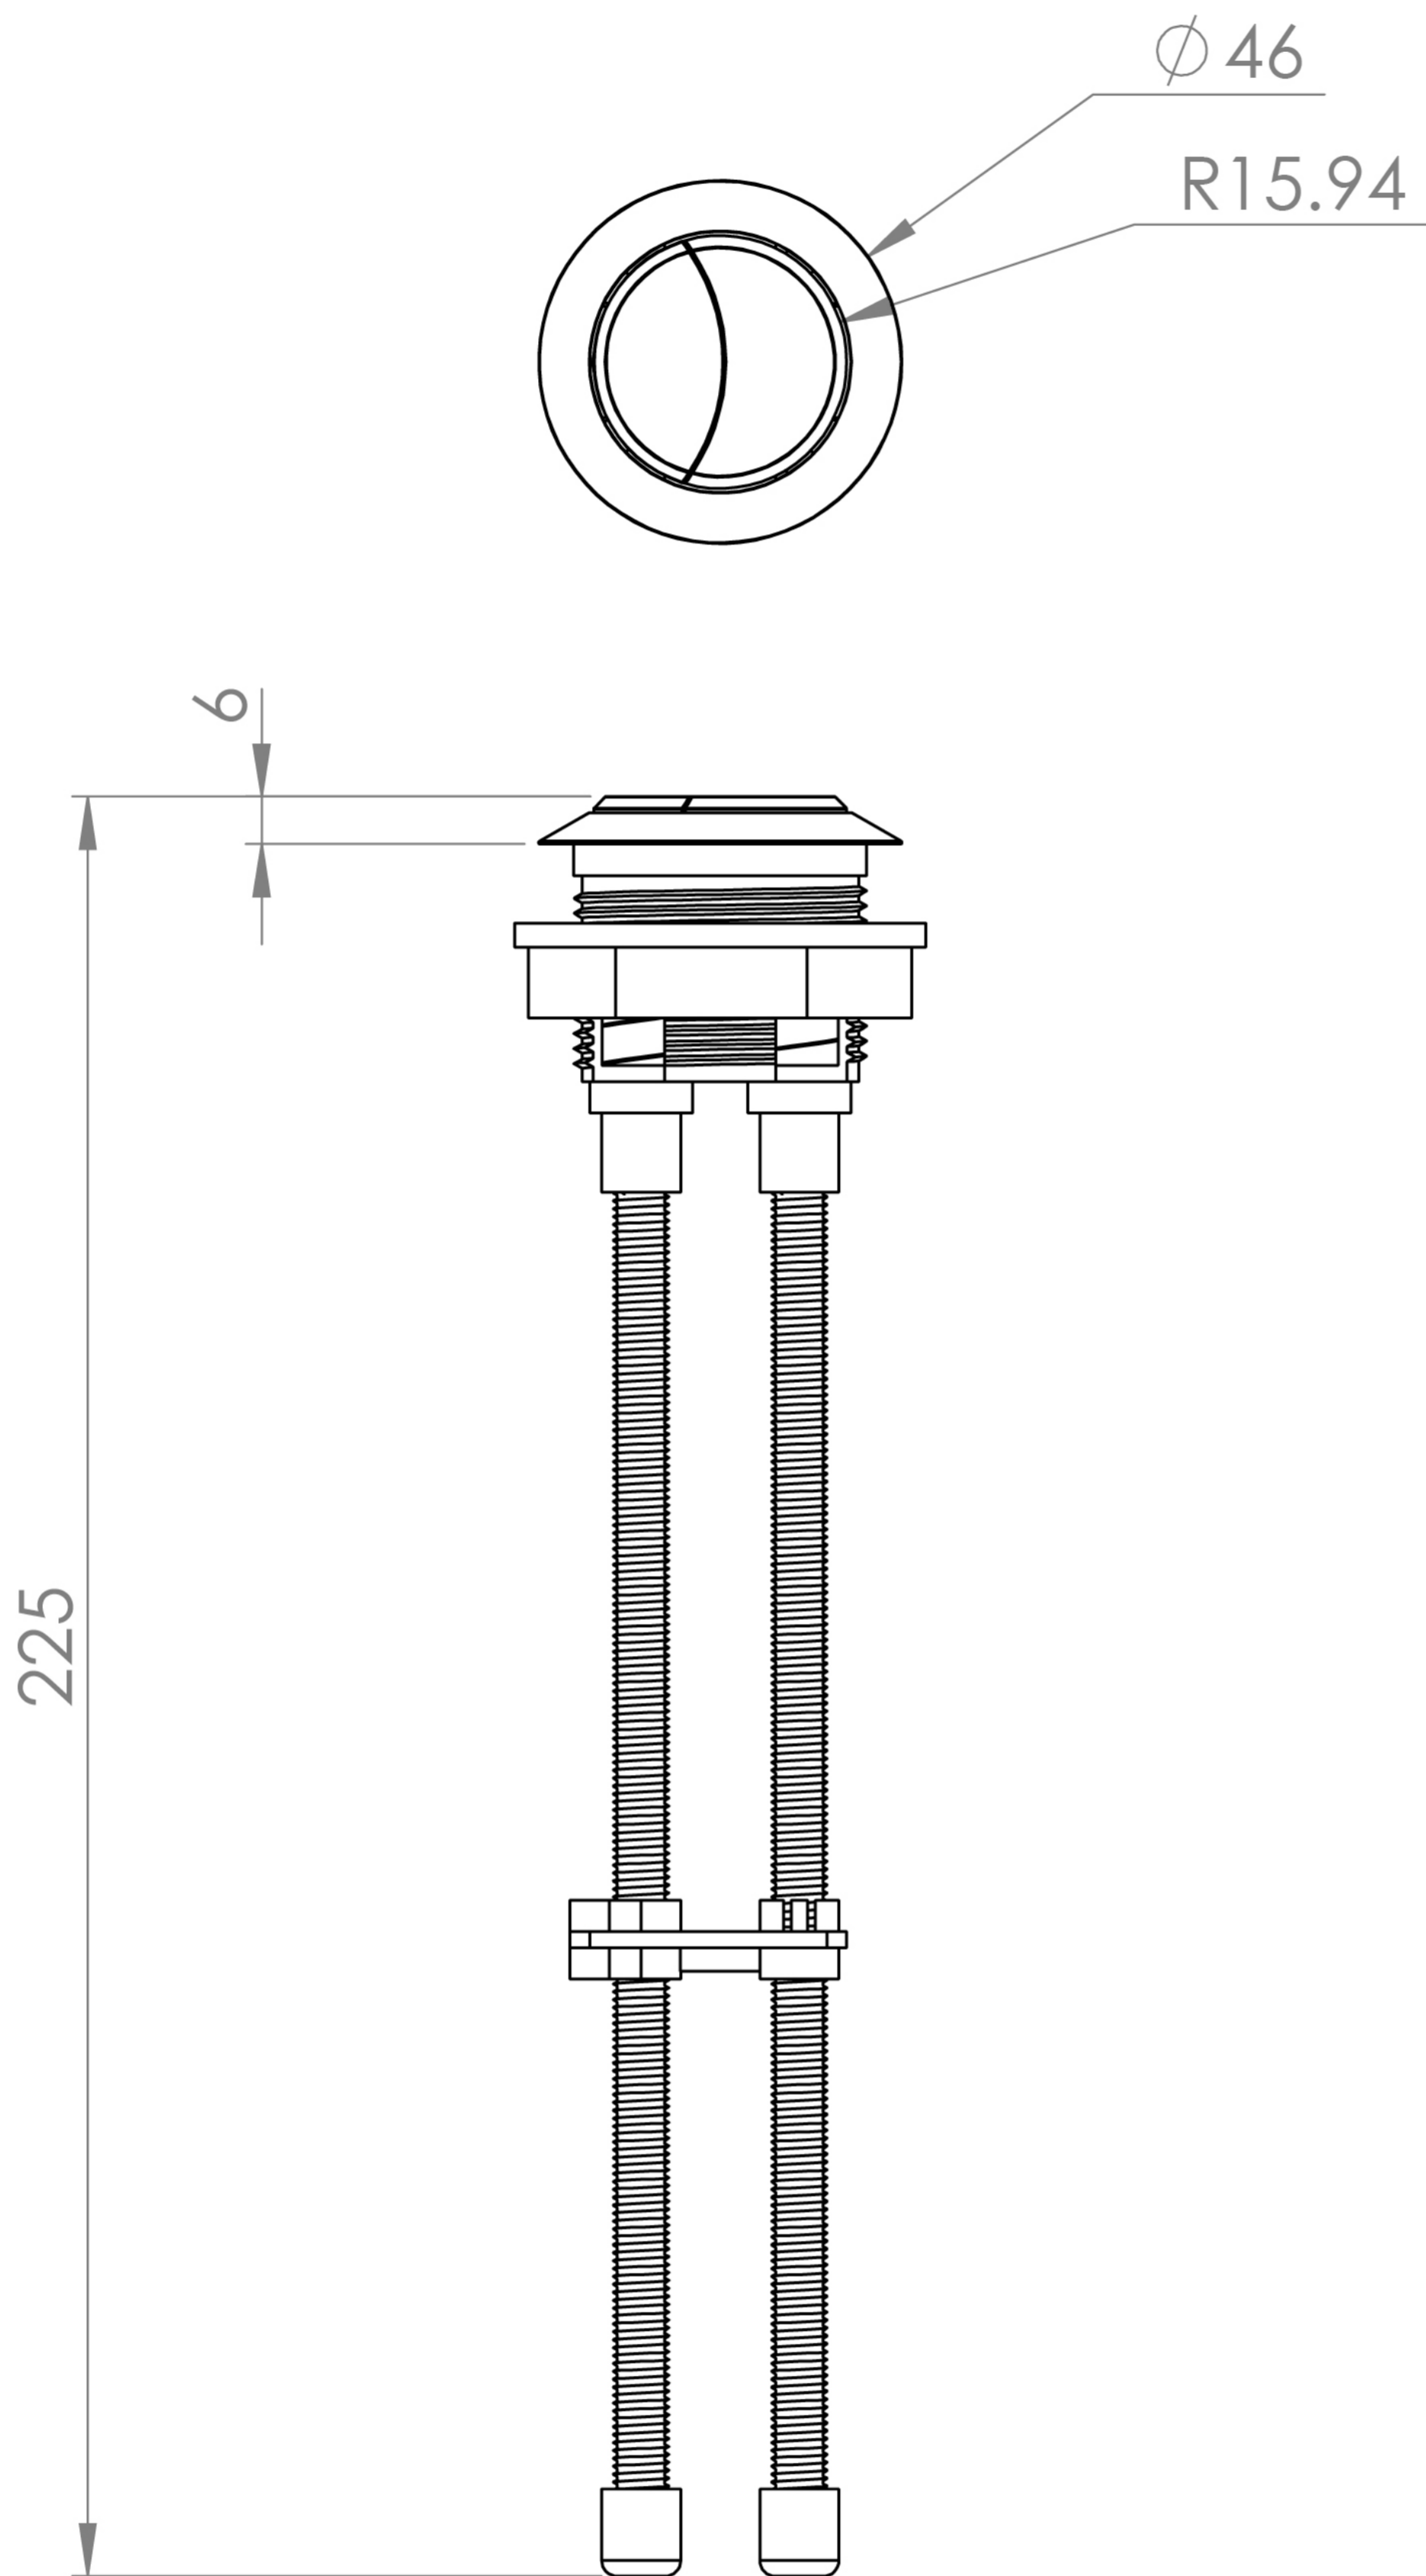

Saneux reserves the right to alter the specifications and product range without prior notice. Dimensions are given as a guide only. Dimensions should not be used for surrounding furniture, fixtures and fittings until the product is on site.