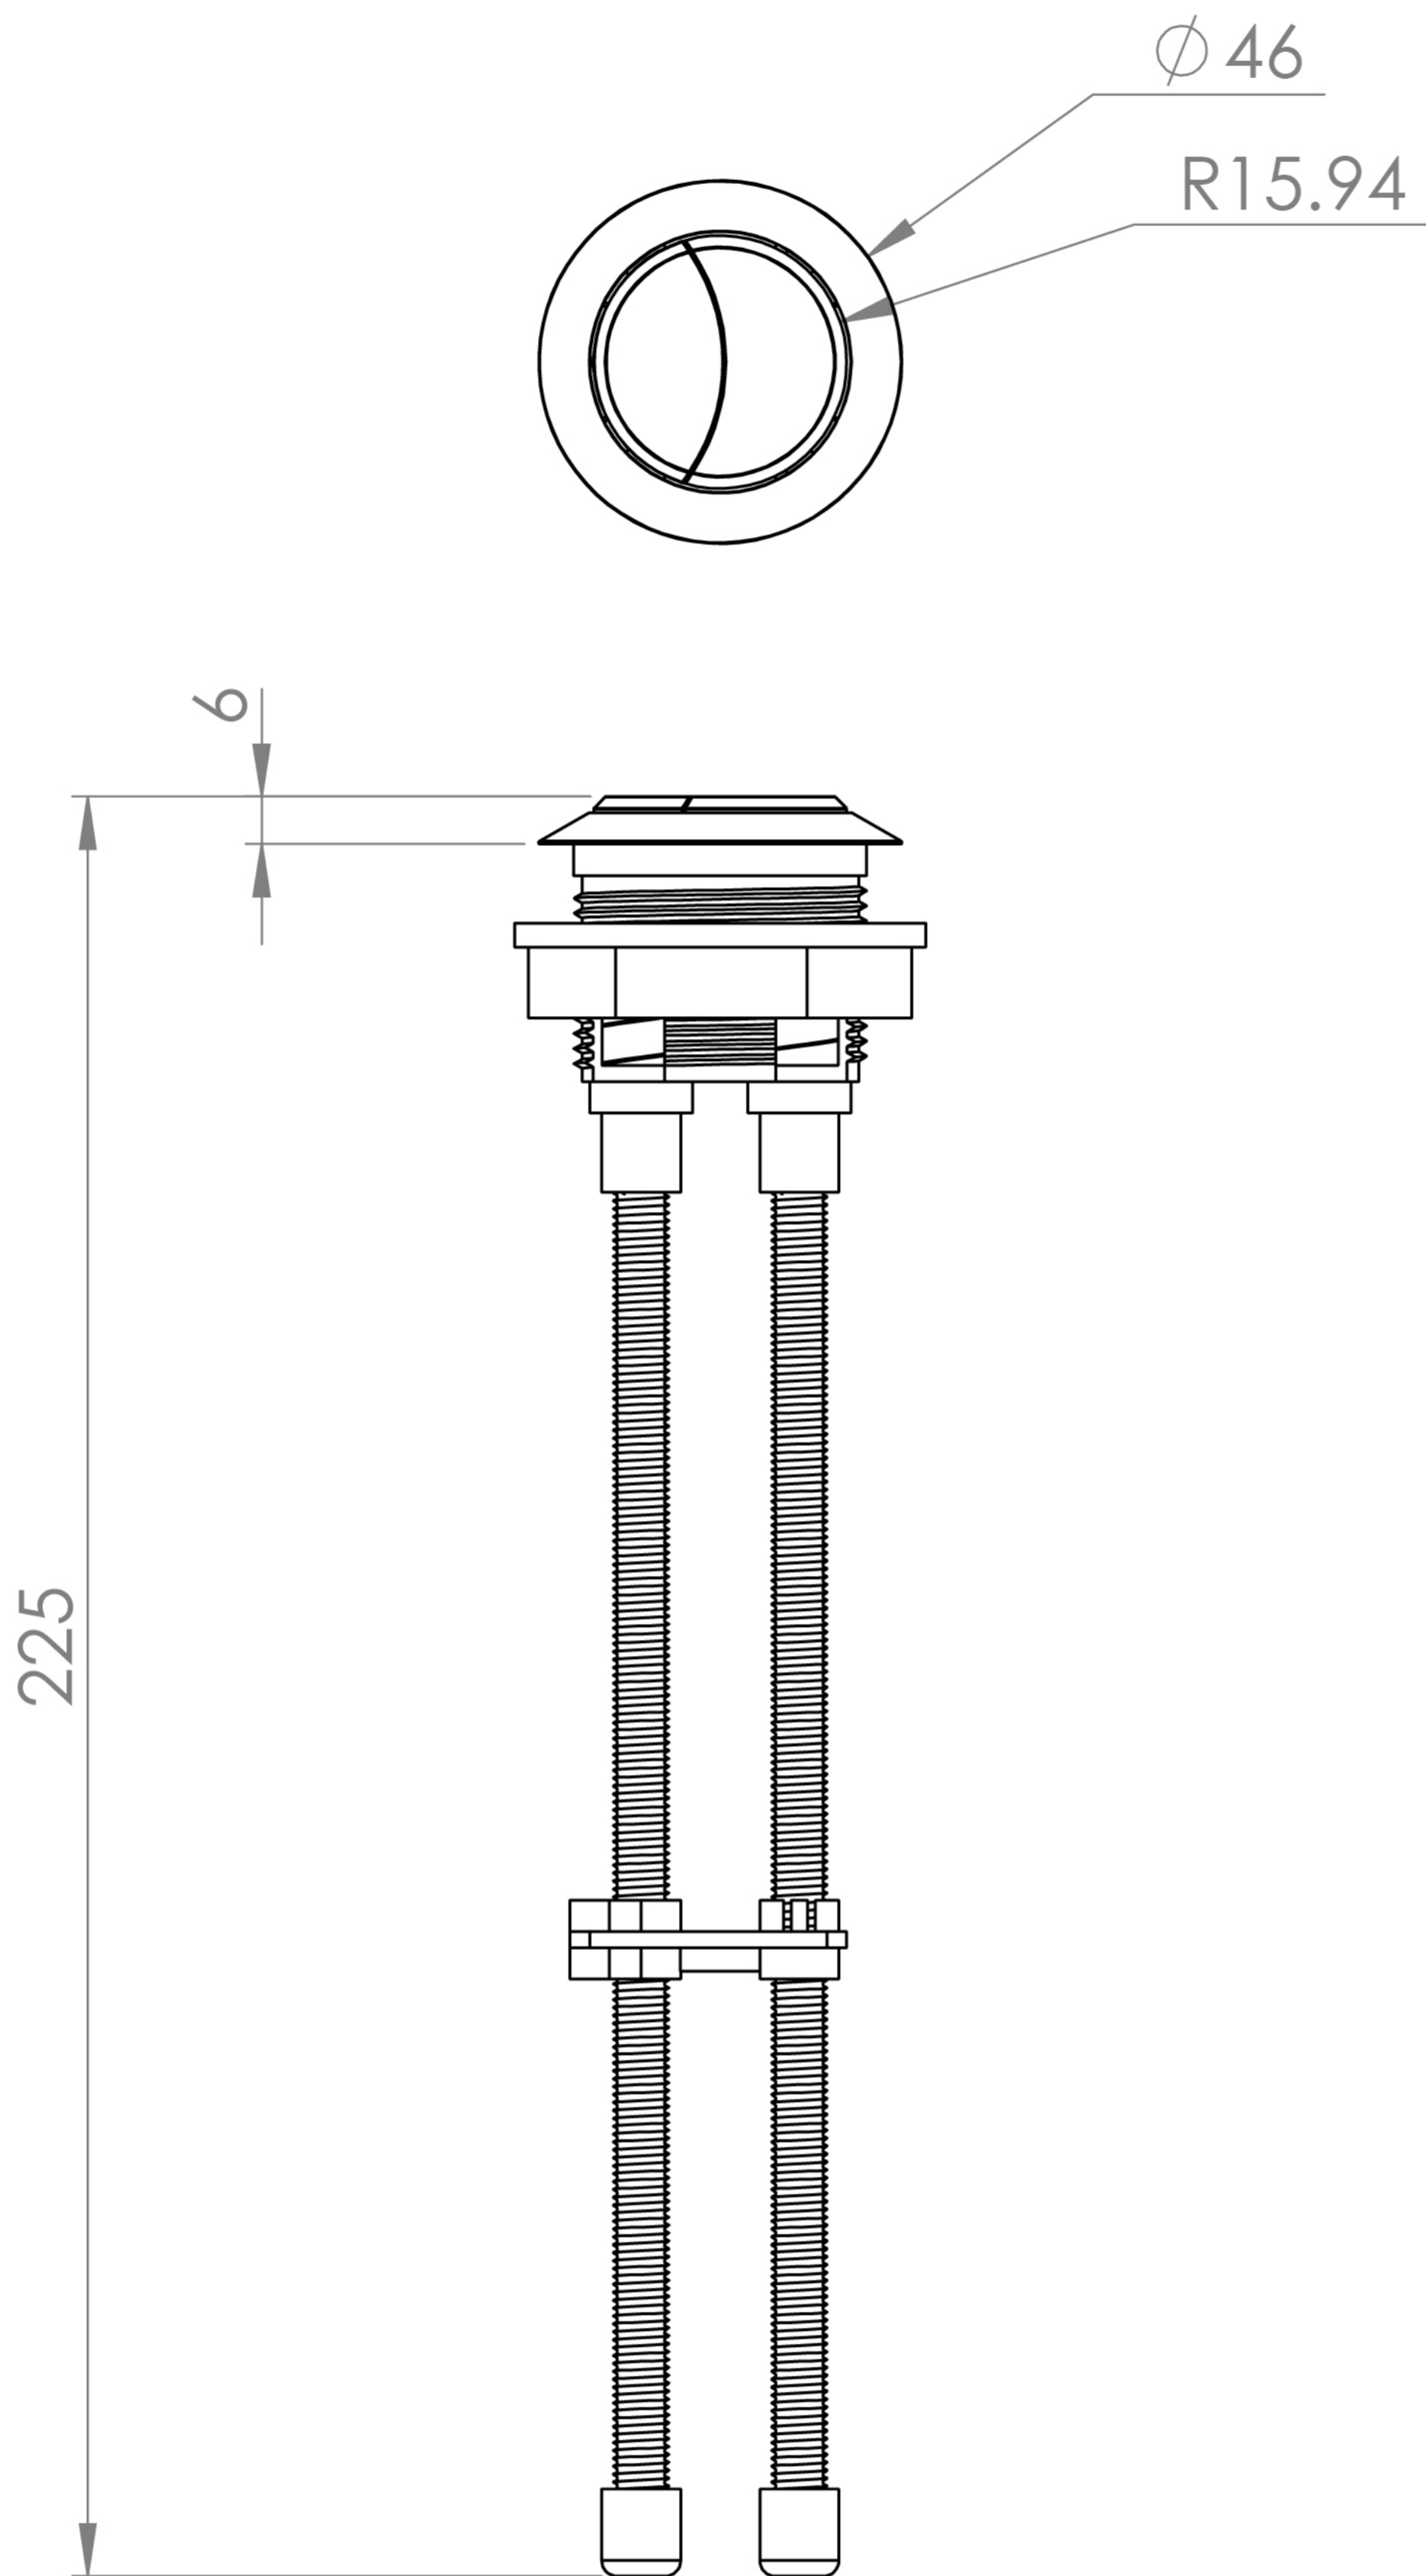

FLUSH BUTTON - 2 RODS - MATTE BLACK (COMPATIBLE WITH AIR, MATTEO & UNI)

Product Code: FB2.MB

PRODUCT INFORMATION

Finish:	Matte Black
Height:	225mm
Width:	46mm
Depth:	46mm
Material	Plastic
Weight	0.15kg
Guarantee	2 years
Compatible Cistern(s)	AIRCC77, MACC01, MACC01.L, MACC01.R, AIR71, 50071, UNCI01, MACI02, 66070, 660701, 660702

DESCRIPTION

FLUSHE 2.0 is our collection of framed and concealed cisterns, flush plates, and flush buttons.

Complete your matte black bathroom by adding this matte black flush button. It's the finer details like this that make all the difference.

*Compatible with the MATTEO cistern for the close coupled pan (MACI01), AIR cistern for the close coupled pan (AIR71), UNI Cistern for the close coupled pan (UNICI01)

Saneux reserves the right to alter the specifications and product range without prior notice. Dimensions are given as a guide only. Dimensions should not be used for surrounding furniture, fixtures and fittings until the product is on site.