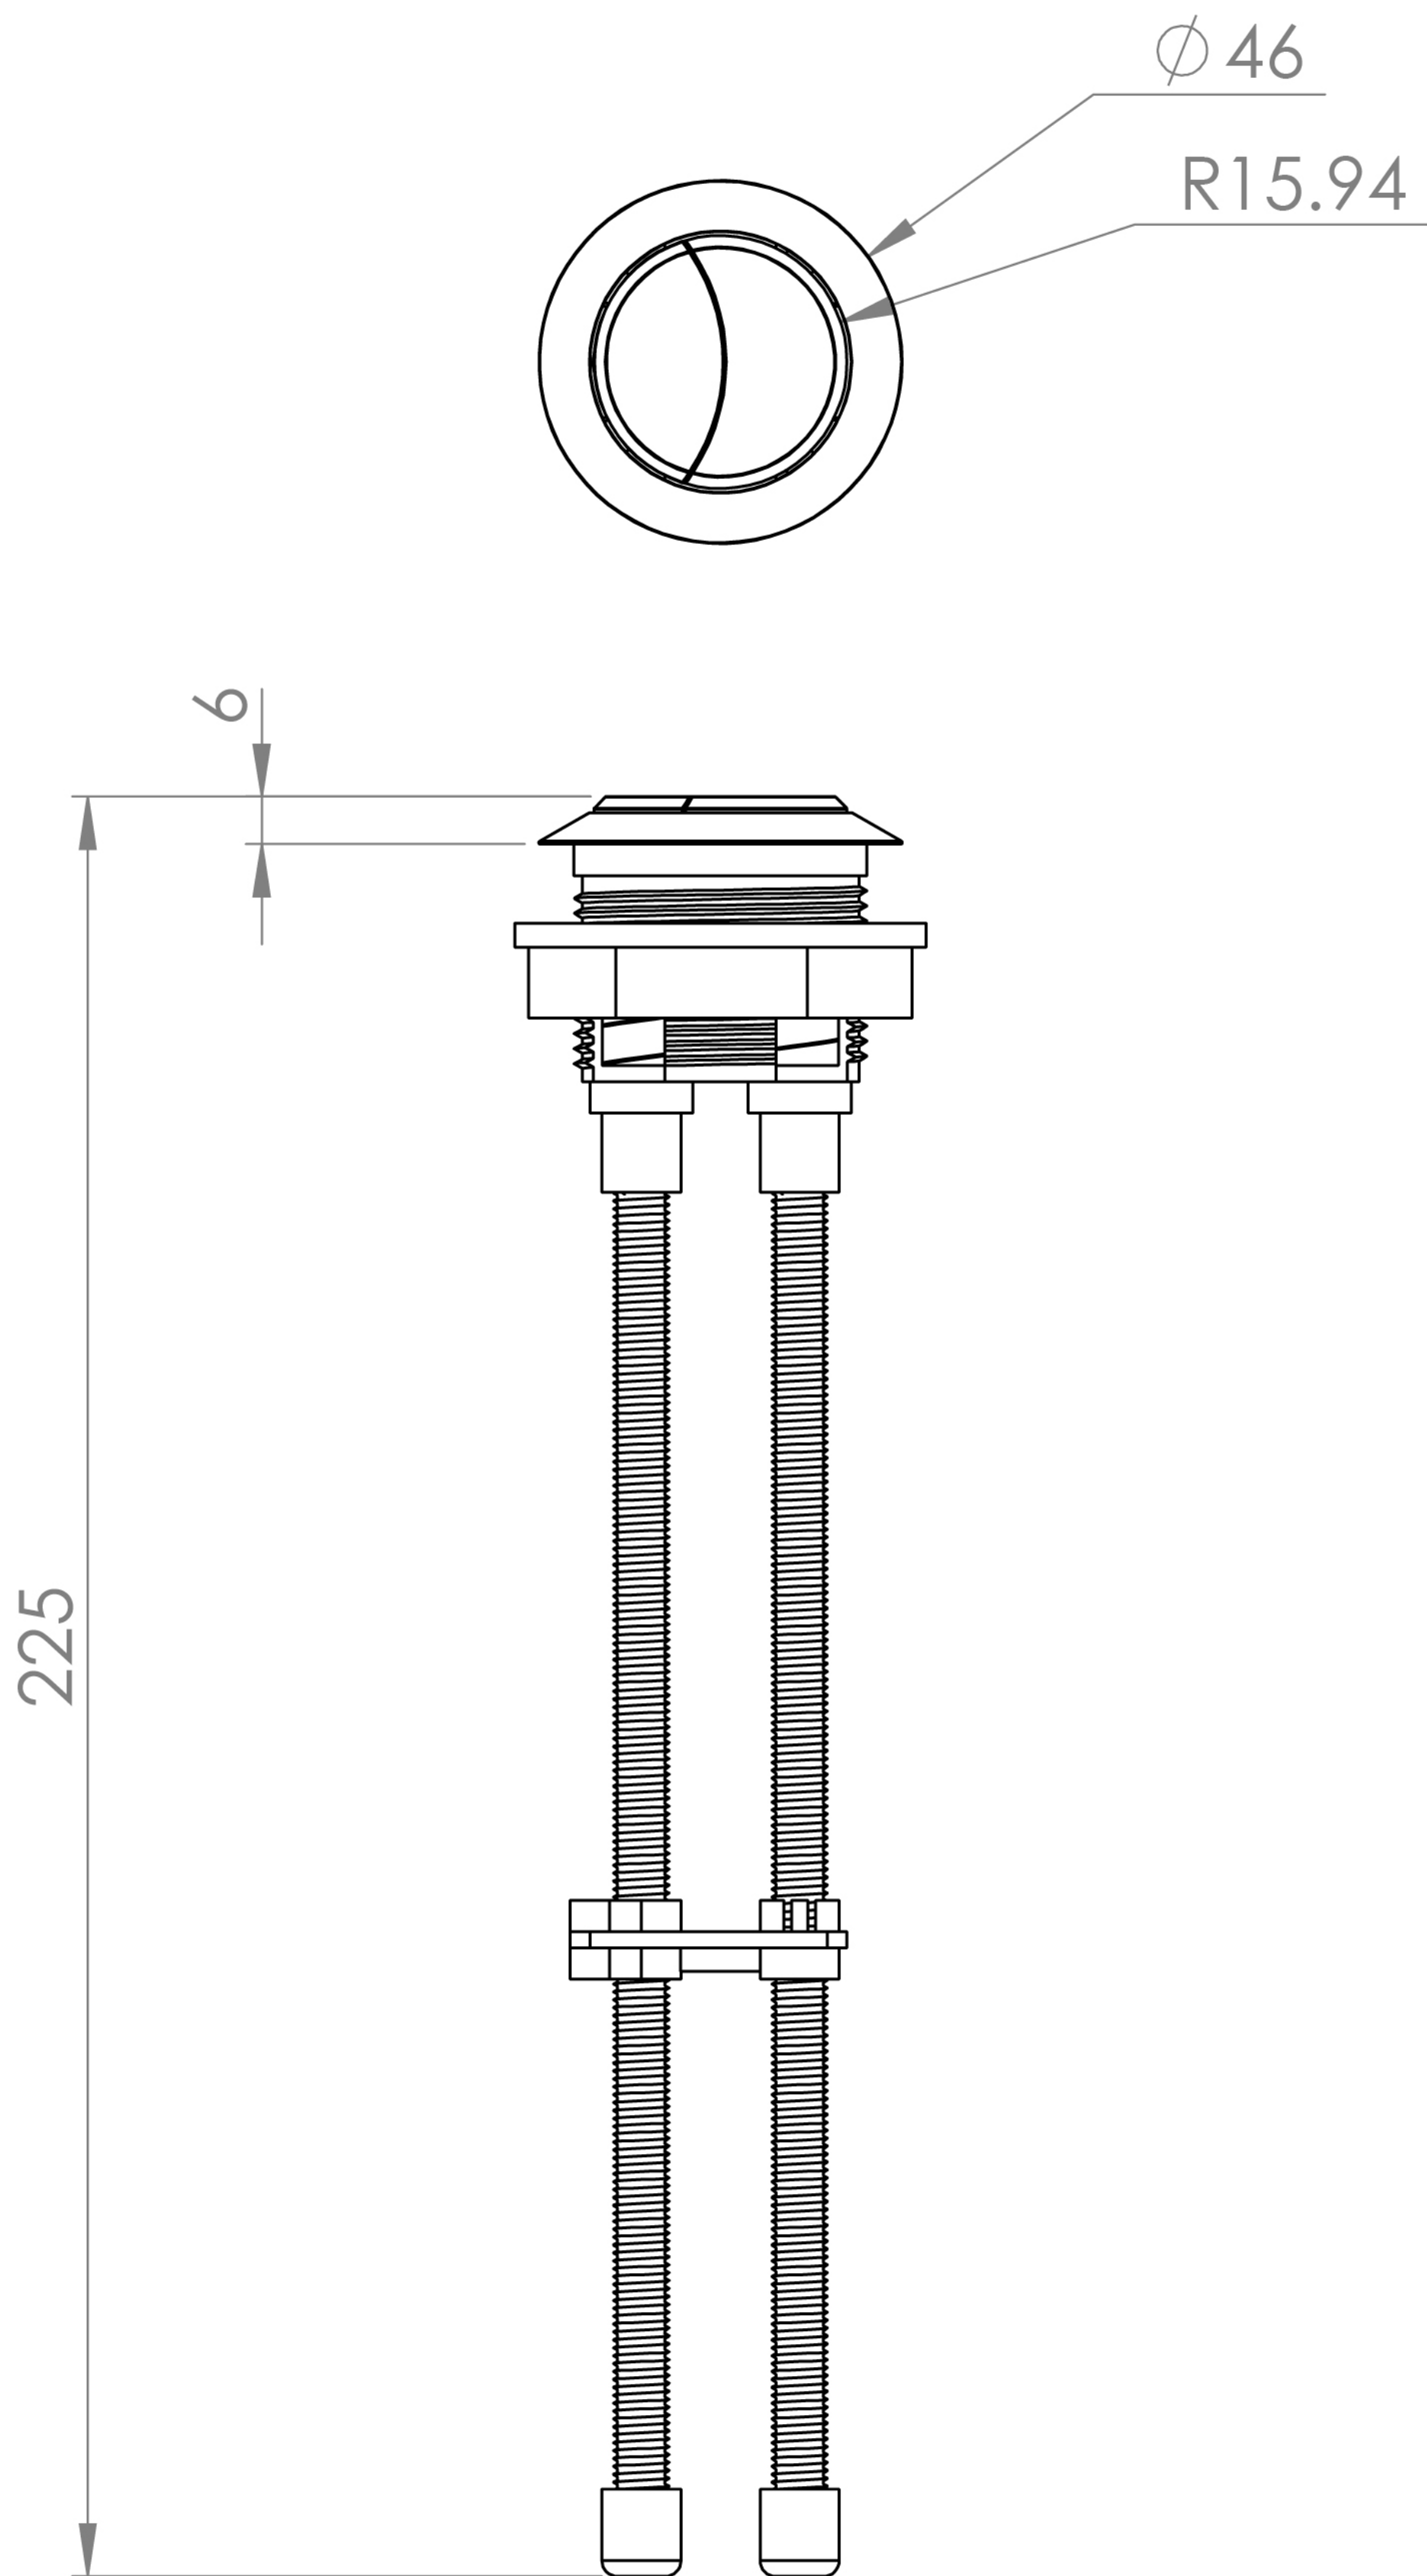

Saneux reserves the right to alter the specifications and product range without prior notice. Dimensions are given as a guide only. Dimensions should not be used for surrounding furniture, fixtures and fittings until the product is on site.