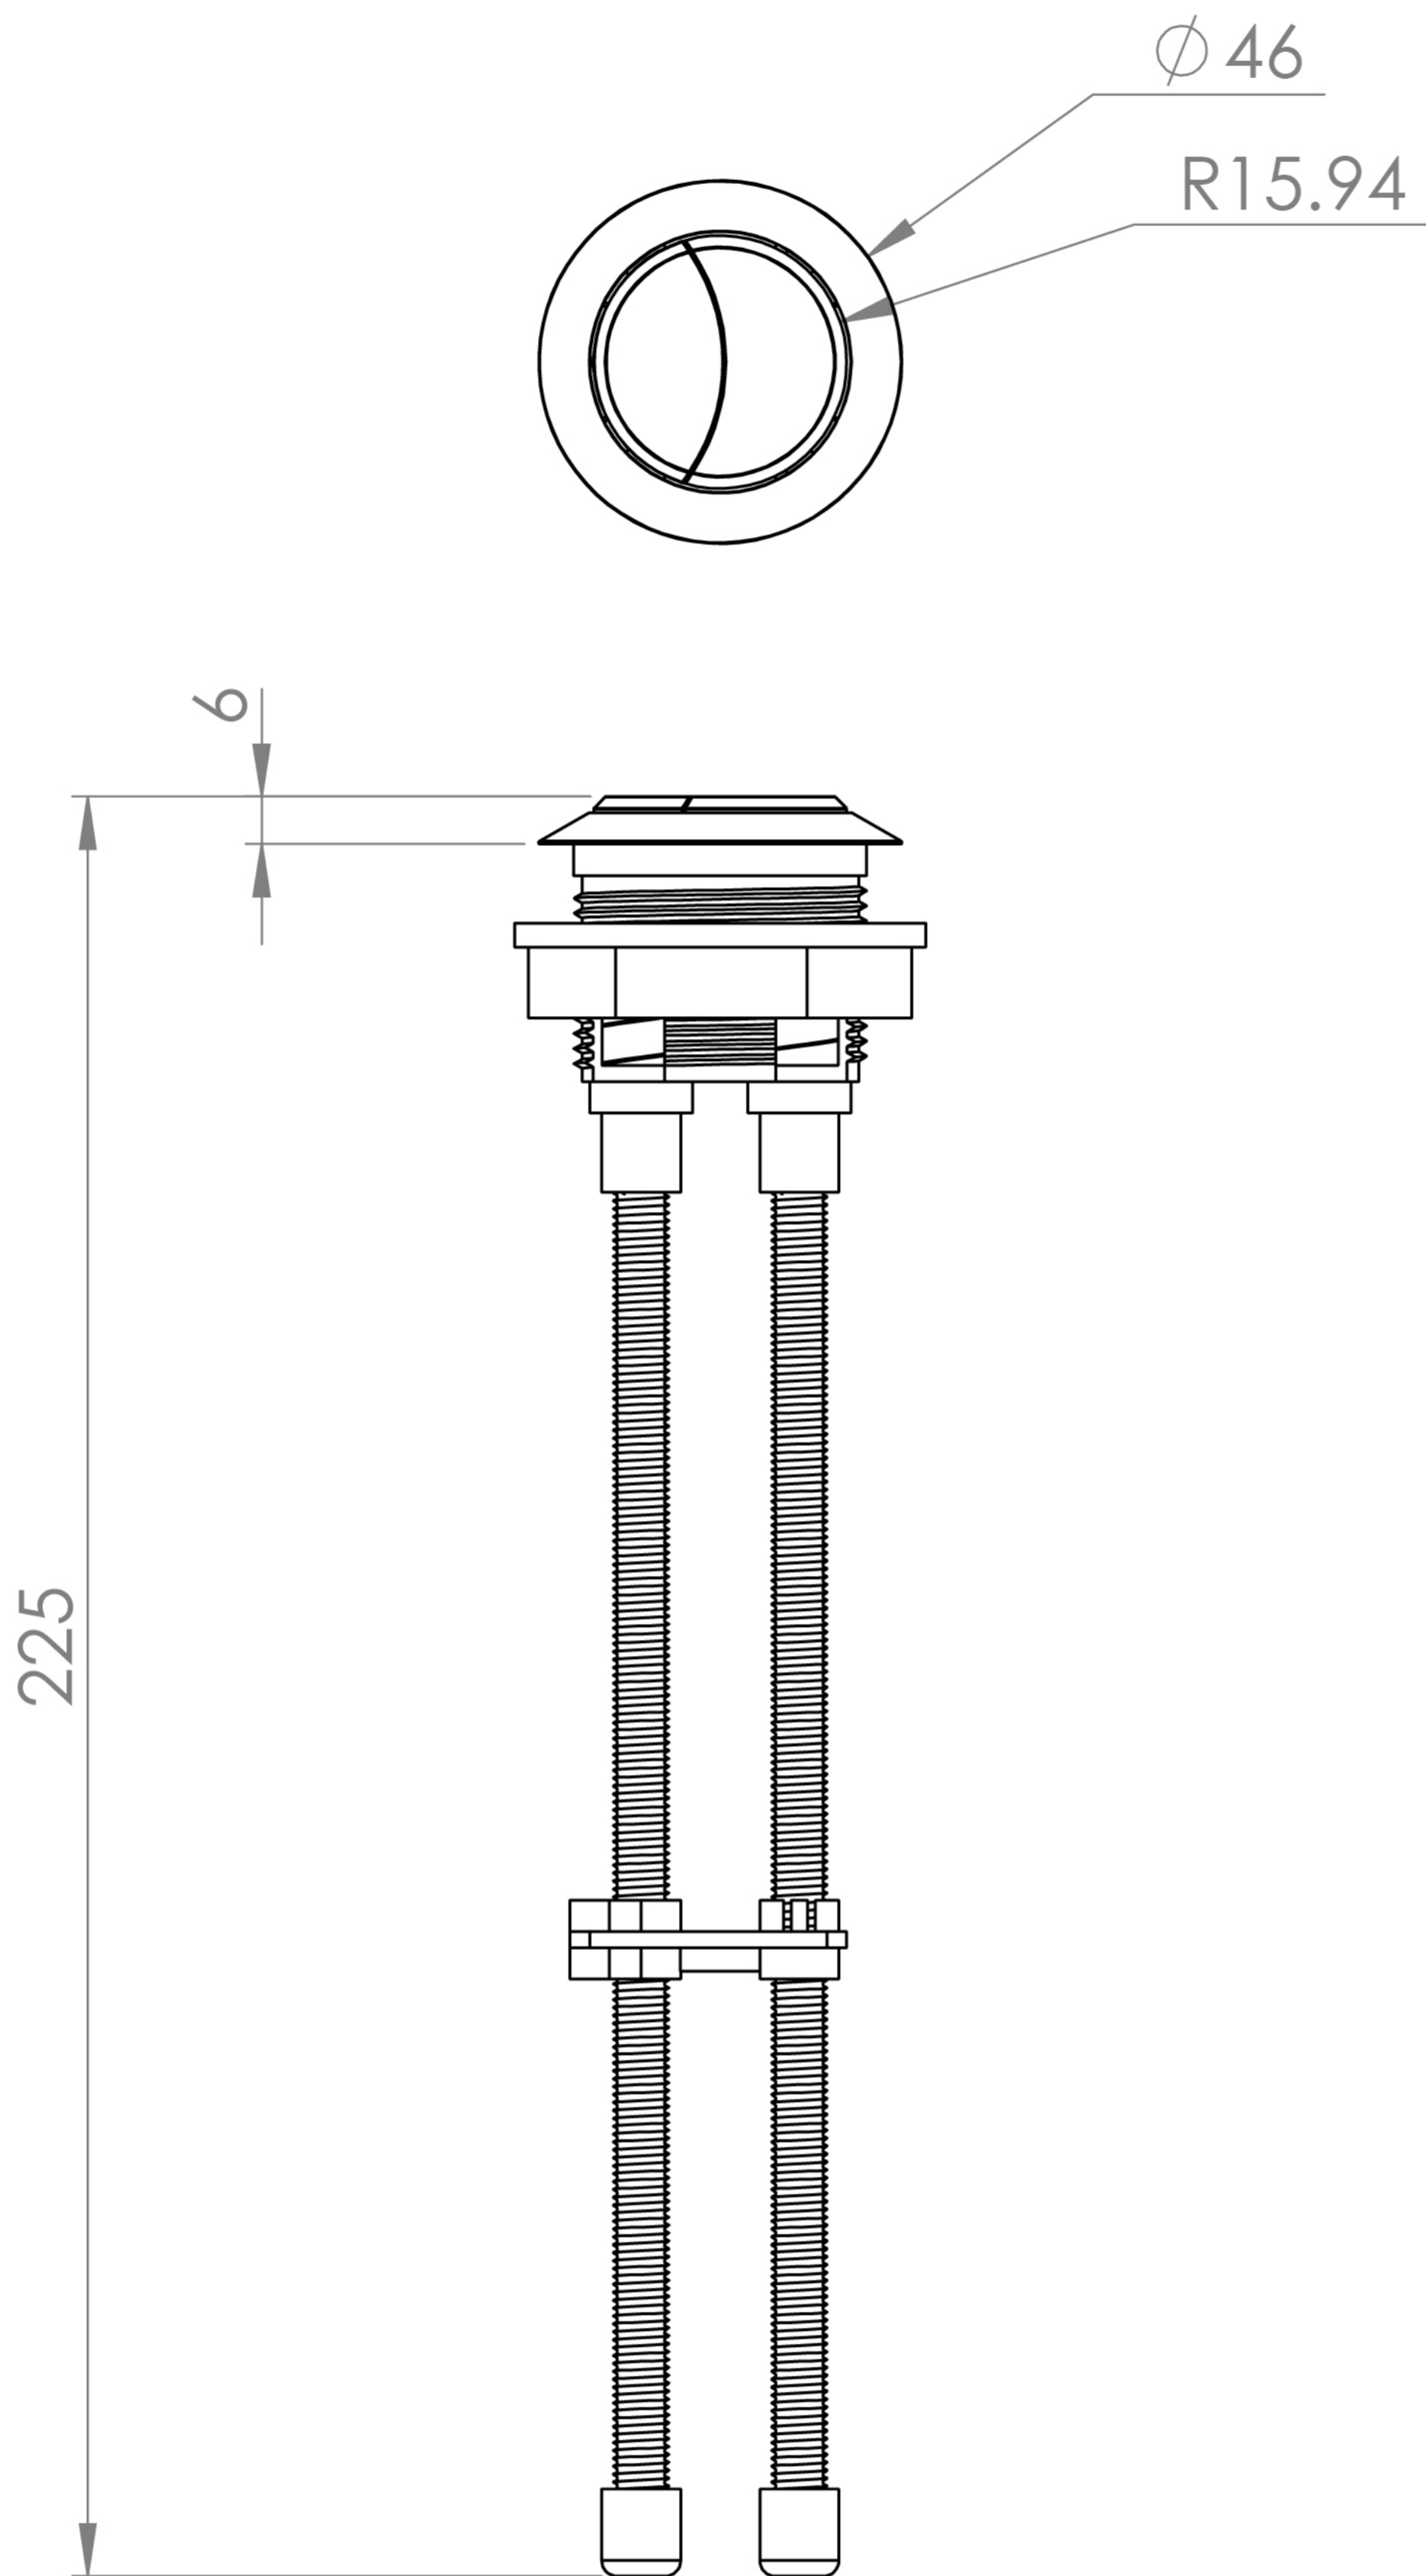

FLUSH BUTTON - 2 RODS - BRUSHED BRASS (COMPATIBLE WITH AIR, MATTEO & UNI)

Product Code: FB2.BB

PRODUCT INFORMATION

Finish:	Brushed Brass
Height:	225mm
Width:	46mm
Depth:	46mm
Material	Plastic
Weight	0.15kg
Guarantee	2 years
Compatible Cistern(s)	AIRCC77, MACC01, MACC01.L, MACC01.R, AIR71, 50071, UNCI01, MACI02, 66070, 660701, 660702

DESCRIPTION

FLUSHE 2.0 is our collection of framed and concealed cisterns, flush plates, and flush buttons.

Complete your brushed brass bathroom by adding this brushed brass flush button. It's the finer details like this that make all the difference.

*Compatible with the MATTEO cistern for the close coupled pan (MACI01), AIR cistern for the close coupled pan (AIR71), UNI Cistern for the close coupled pan (UNICI01)

Saneux reserves the right to alter the specifications and product range without prior notice. Dimensions are given as a guide only. Dimensions should not be used for surrounding furniture, fixtures and fittings until the product is on site.