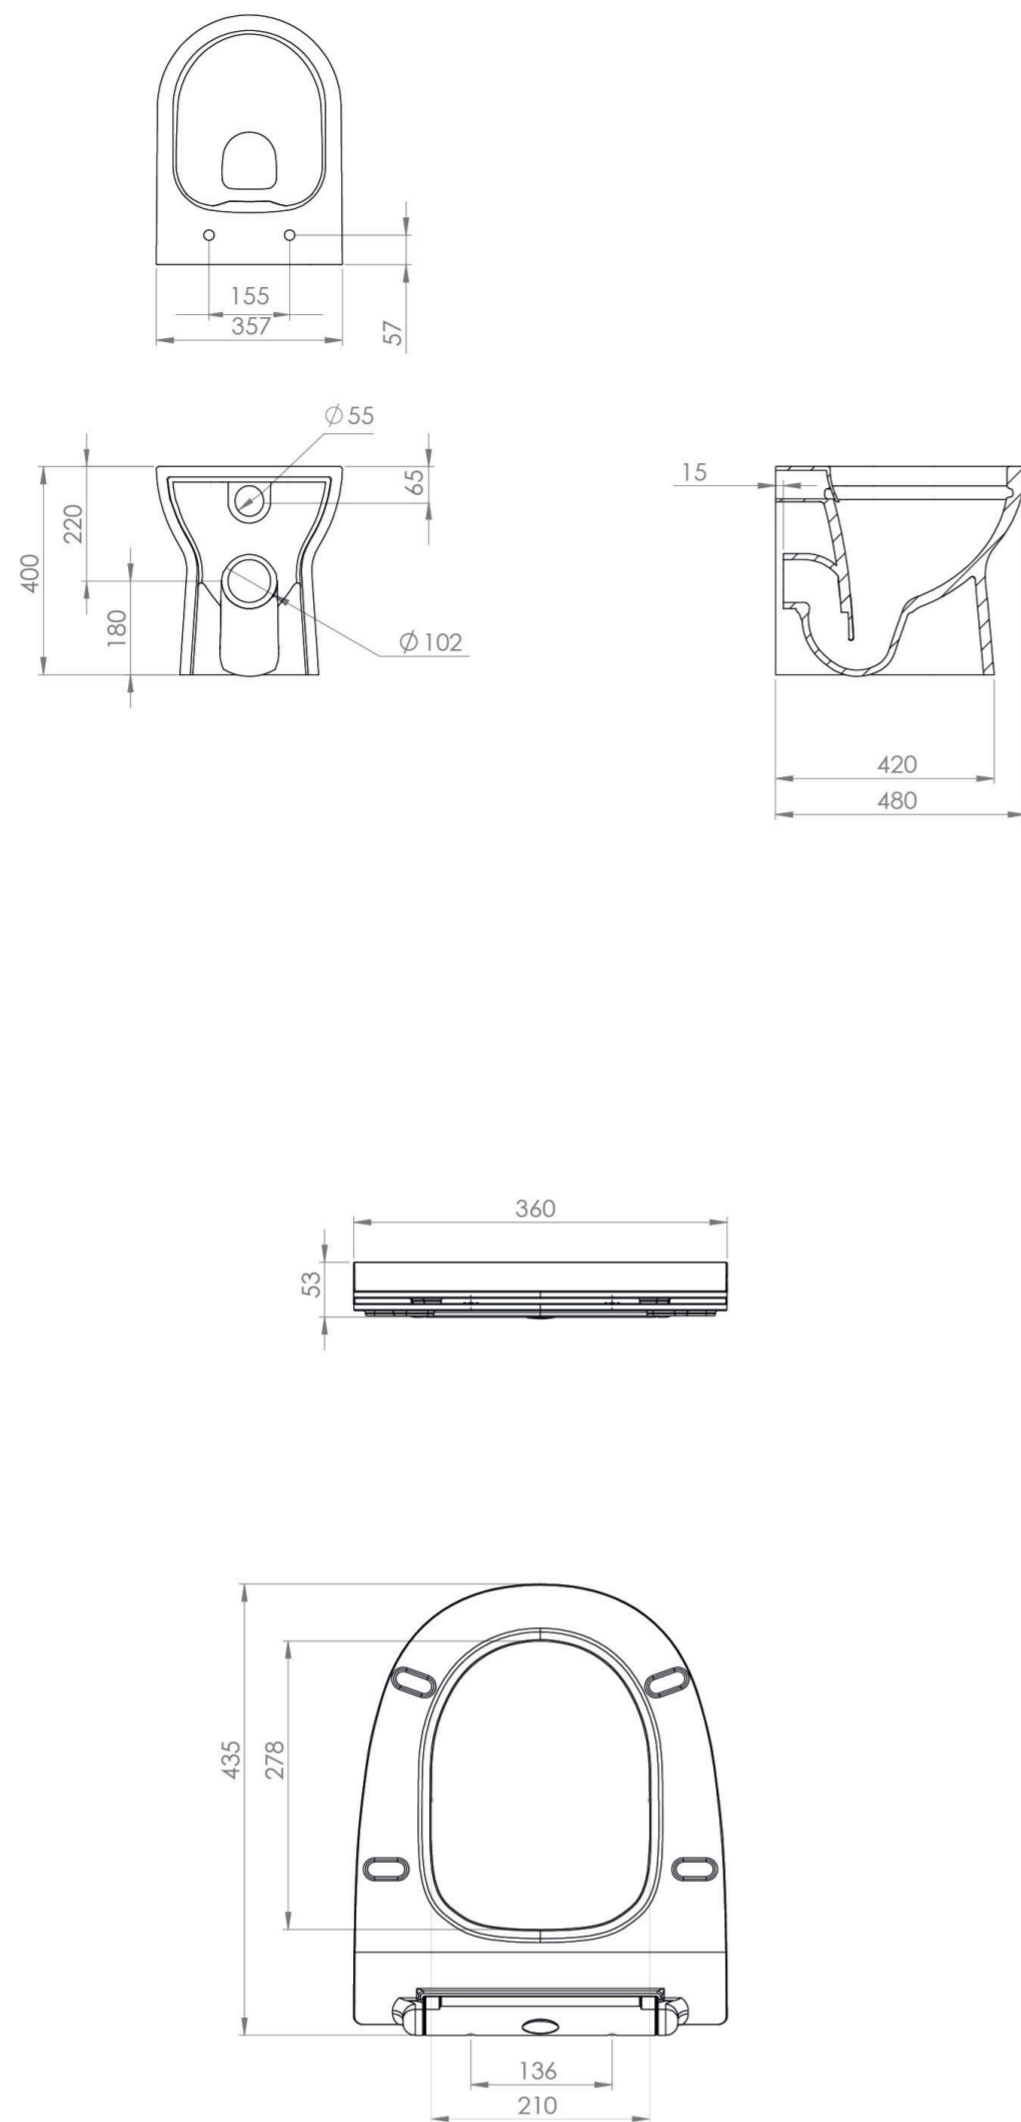

AIR BACK TO WALL WC PAN & SEAT PACK - RIMLESS

Product Code: AIRBTW02

PRODUCT INFORMATION

Finish:	Gloss White
Height:	453mm
Width:	357mm
Depth:	480mm
Material	Ceramic, Plastic
Weight	24.5kg
Guarantee	Lifetime, 2 years on working parts
Seat Type	Soft close & quick release
Compatible Cistern(s)	FL2022, FL2024, FL2026, FL2028, HC2036, HC2037, HC2030
Type of Flushing	Rimless technology
Other Features	Pan & seat in one box

This comes with the slim-line soft closing seat - a modern seat that has a quick release function to remove it from the pan, again making cleaning easy.

Create a tidy bathroom space and opt for a back to wall pan; you can hide the cistern by having it built into the wall or a WC unit as well as save on floor space.

Component parts included:

AIRBTW01 (Pan)

AIR78 (Seat)

For optimal performance, we recommend pairing back to wall rimless pans with a high-level concealed cistern set at 6/3lt flushing.

See our FLUSHE 2.0 range for compatible WRAS approved concealed cisterns.

TECHNICAL DRAWING

Saneux reserves the right to alter the specifications and product range without prior notice. Dimensions are given as a guide only. Dimensions should not be used for surrounding furniture, fixtures and fittings until the product is on site.