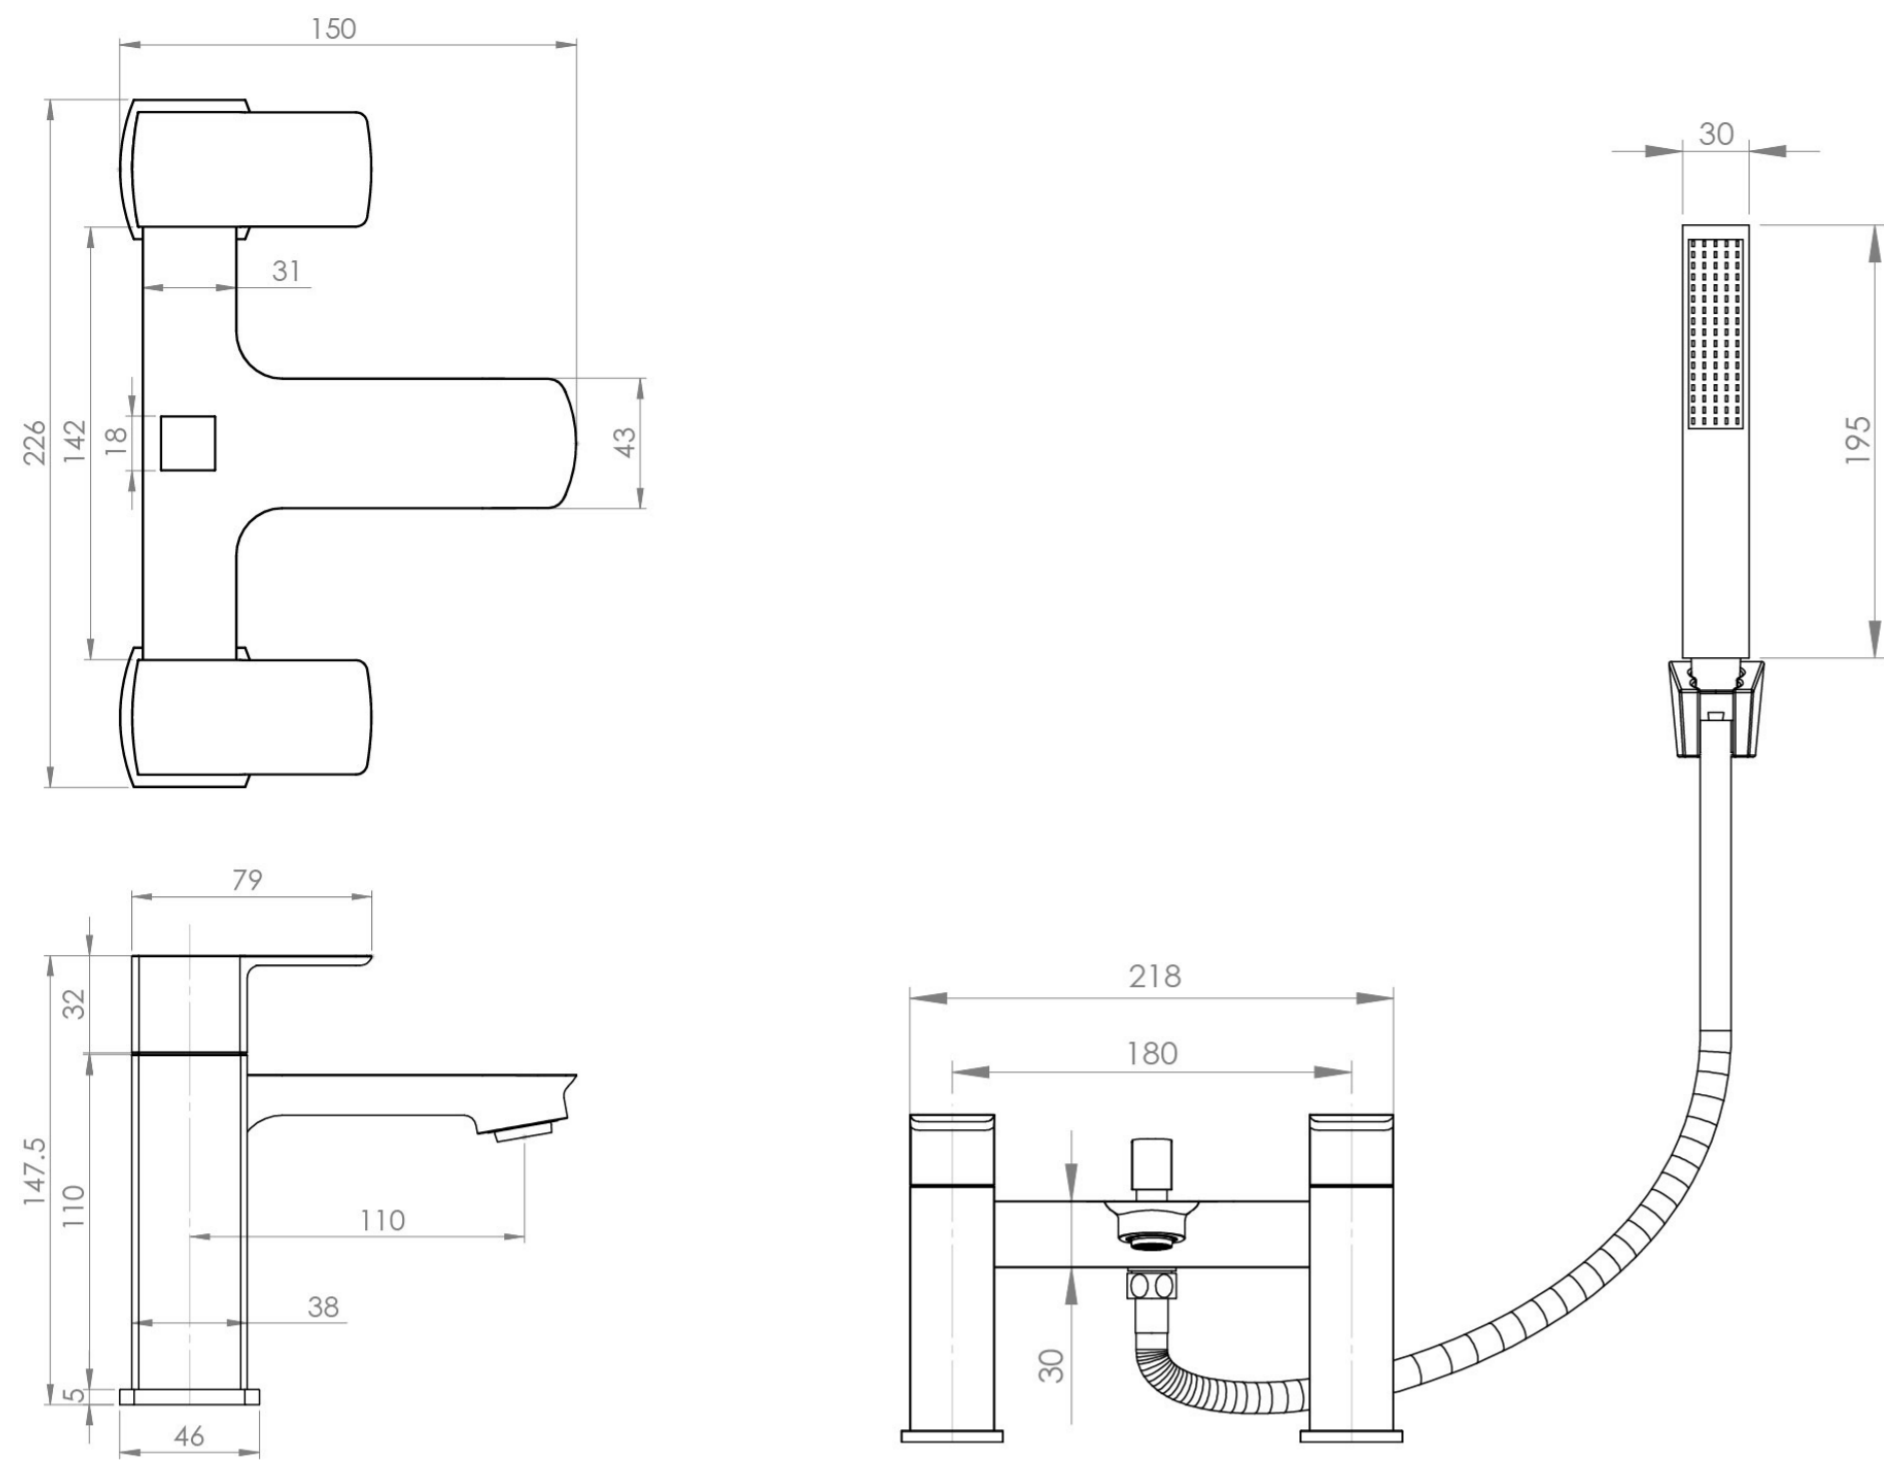

TECHNICAL DRAWING

Saneux reserves the right to alter the specifications and product range without prior notice. Dimensions are given as a guide only. Dimensions should not be used for surrounding furniture, fixtures and fittings until the product is on site.

<https://saneux.com/products/intent-deck-mounted-bath-shower-mixer-chrome>