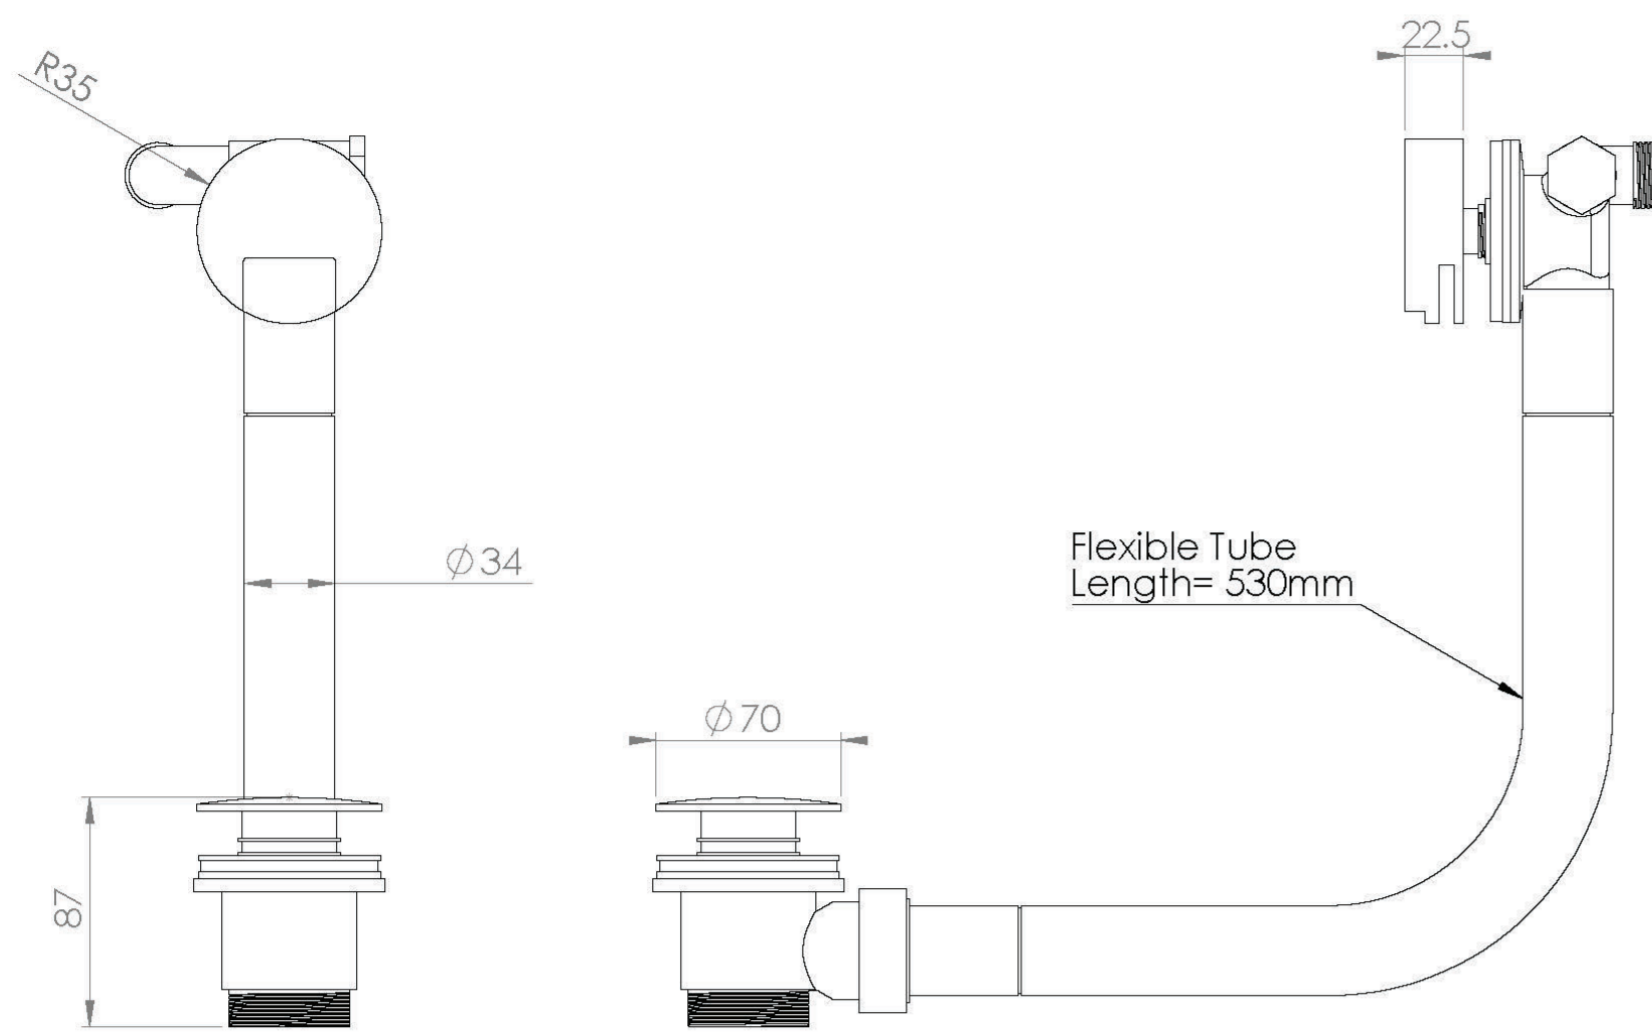

## PRODUCT INFORMATION

<b>Finish:</b>	Chrome
<b>Weight</b>	1.54kg
<b>Material</b>	Brass

**Product Code:** CO099

---

## DESCRIPTION

The COS collection was designed to create brassware that was both modern and classic to suit any style of bathroom.

This COS bath filler with a clicker waste & overflow in chrome is a great option for your built-in bath as it combines a filler, waste and overflow in just one product.

# FLOW RATE

- 0.1 Bar - Flowrate: 3.7 l/min
- 0.5 Bar - Flowrate: 8.9 l/min
- 1 Bar - Flowrate: 13.4 l/min
- 3 Bar - Flowrate: 23.7 l/min

Saneux reserves the right to alter the specifications and product range without prior notice. Dimensions are given as a guide only. Dimensions should not be used for surrounding furniture, fixtures and fittings until the product is on site.