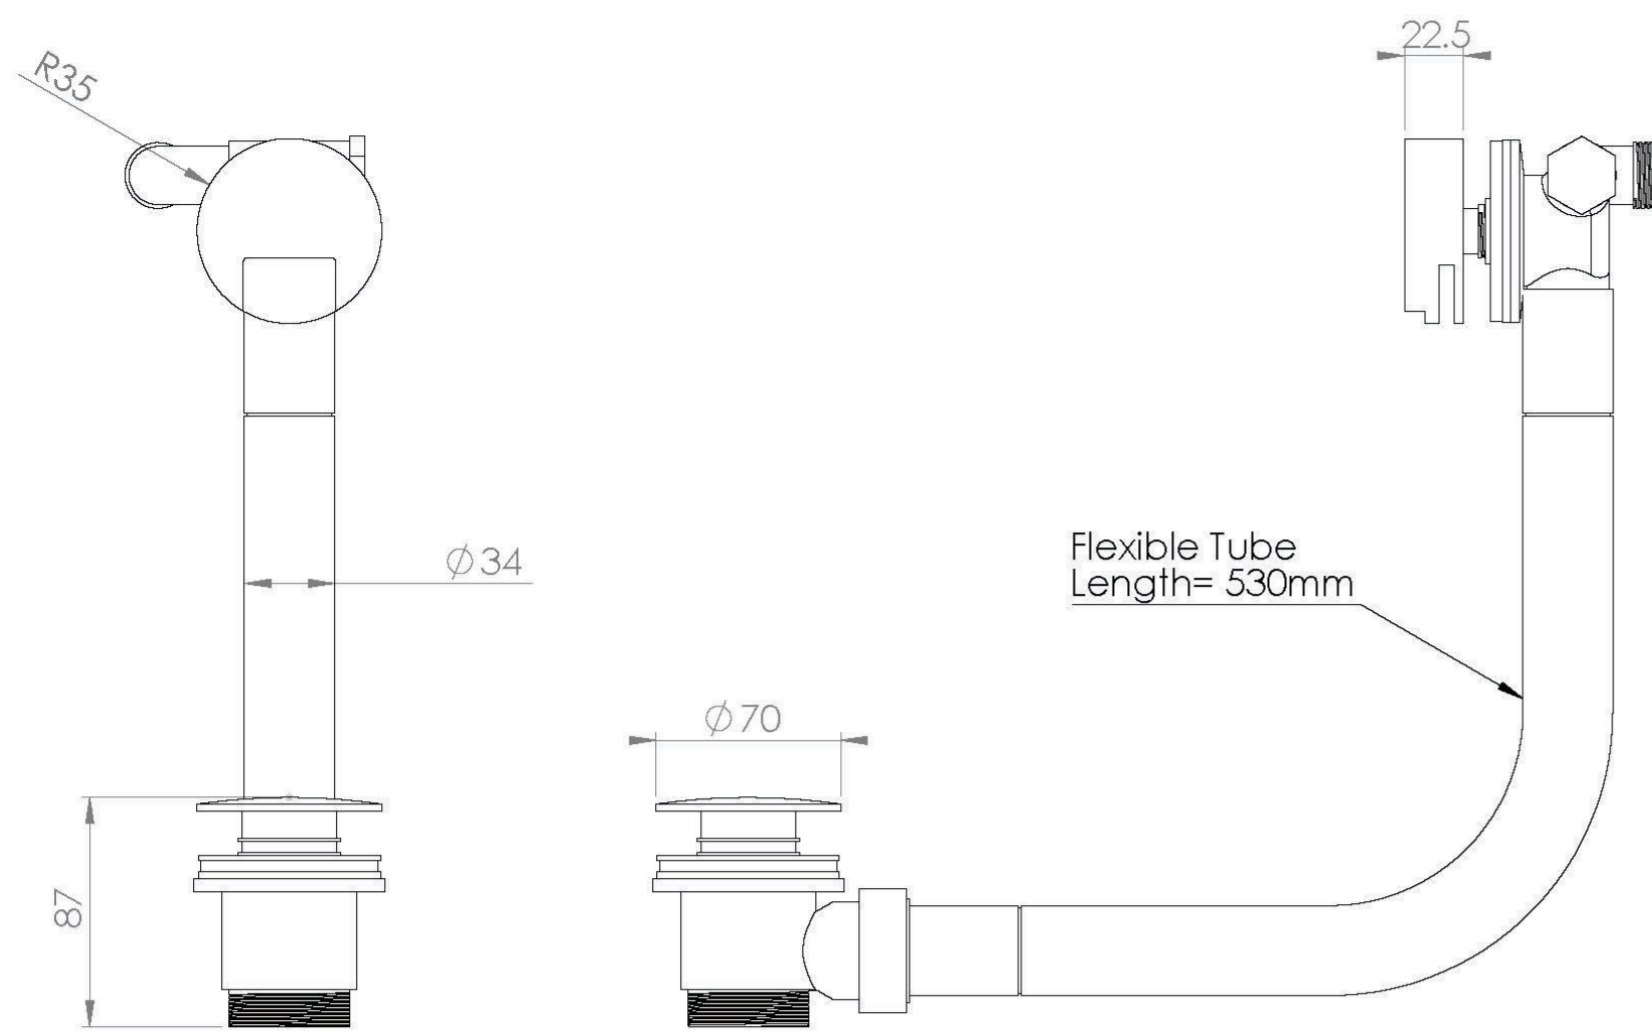

COS BATH FILLER OVERFLOW & CLICKER WASTE - CHROME

PRODUCT INFORMATION

Finish:	Chrome
Weight	1.54kg
Material	Brass

Product Code: CO099

DESCRIPTION

The COS collection was designed to create brassware that was both modern and classic to suit any style of bathroom.

This COS bath filler with a clicker waste & overflow in chrome is a great option for your built-in bath as it combines a filler, waste and overflow in just one product.

Pair it with one of our built-in baths and a COS concealed thermostatic shower valve to operate it.

TECHNICAL DRAWING

FLOW RATE

- 0.1 Bar - Flowrate: 3.7 l/min
- 0.5 Bar - Flowrate: 8.9 l/min
- 1 Bar - Flowrate: 13.4 l/min
- 3 Bar - Flowrate: 23.7 l/min

Saneux reserves the right to alter the specifications and product range without prior notice. Dimensions are given as a guide only. Dimensions should not be used for surrounding furniture, fixtures and fittings until the product is on site.