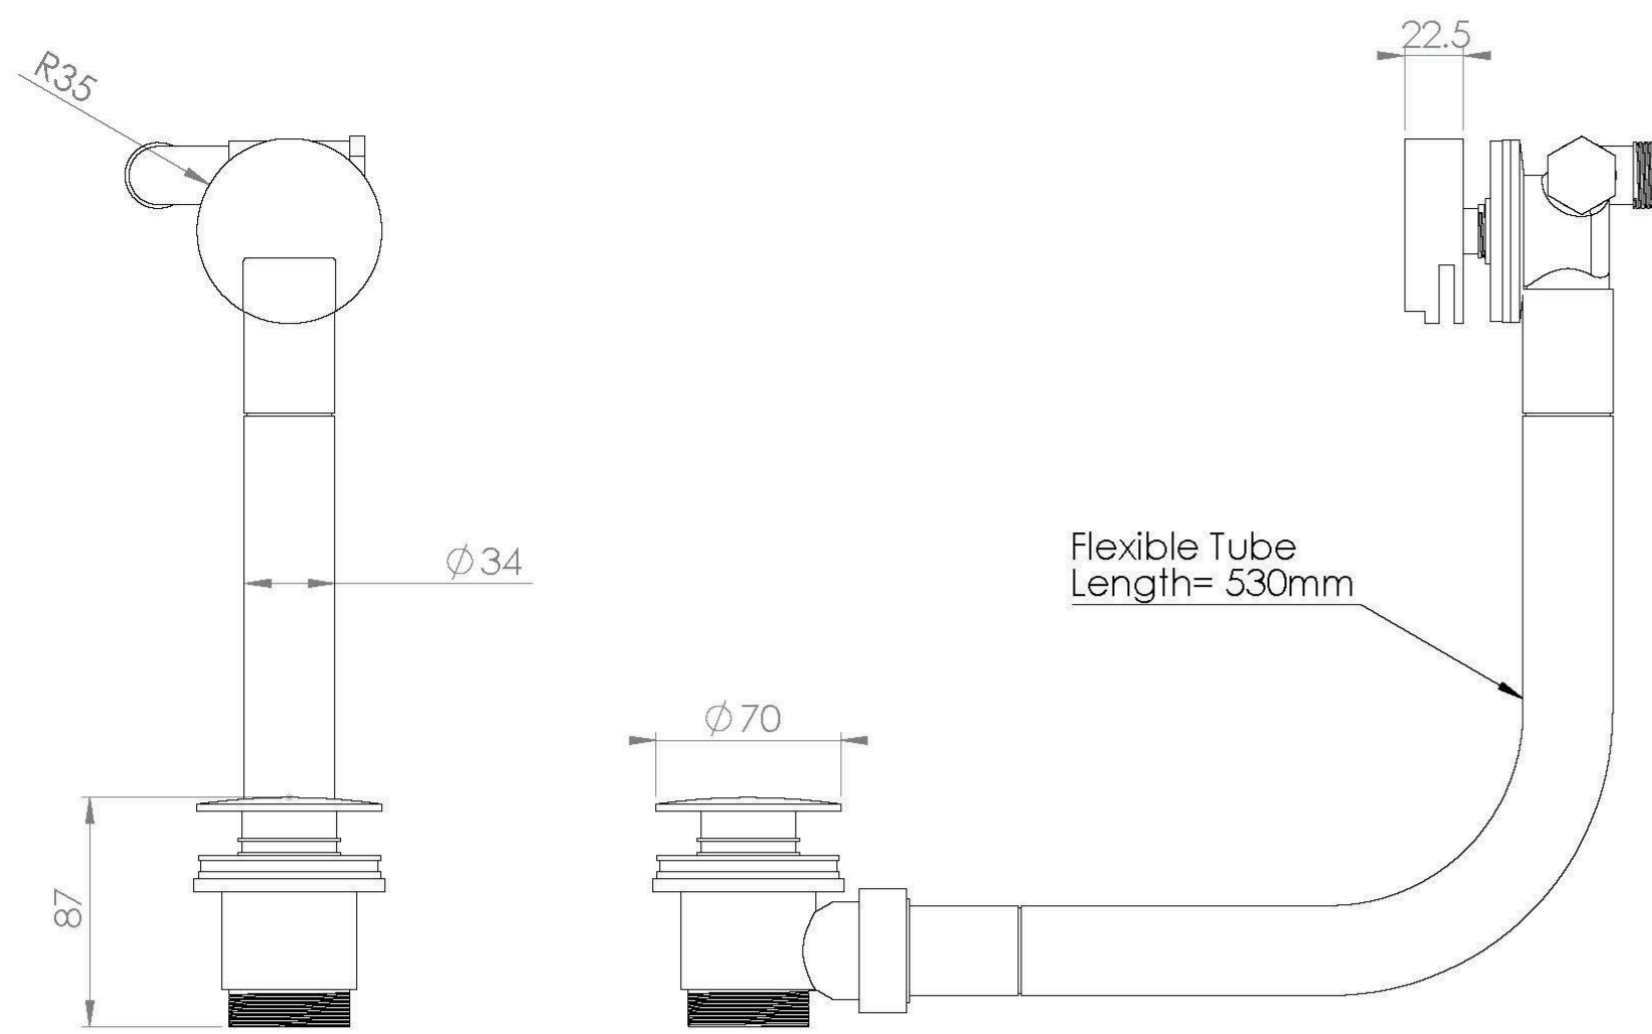

COS BATH FILLER OVERFLOW & CLICKER WASTE - CHROME

PRODUCT INFORMATION

Finish:	Chrome
Weight	1.54kg
Material	Brass

Product Code: CO099

DESCRIPTION

The COS collection was designed to create brassware that was both modern and classic to suit any style of bathroom.

This COS bath filler with a clicker waste & overflow in chrome is a great option for your built-in bath as it combines a filler, waste and overflow in just one product.

Pair it with one of our built-in baths and a COS concealed thermostatic shower valve to operate it.

- 0.1 Bar - Flowrate: 3.7 l/min
- 0.5 Bar - Flowrate: 8.9 l/min
- 1 Bar - Flowrate: 13.4 l/min
- 3 Bar - Flowrate: 23.7 l/min

Saneux reserves the right to alter the specifications and product range without prior notice. Dimensions are given as a guide only. Dimensions should not be used for surrounding furniture, fixtures and fittings until the product is on site.