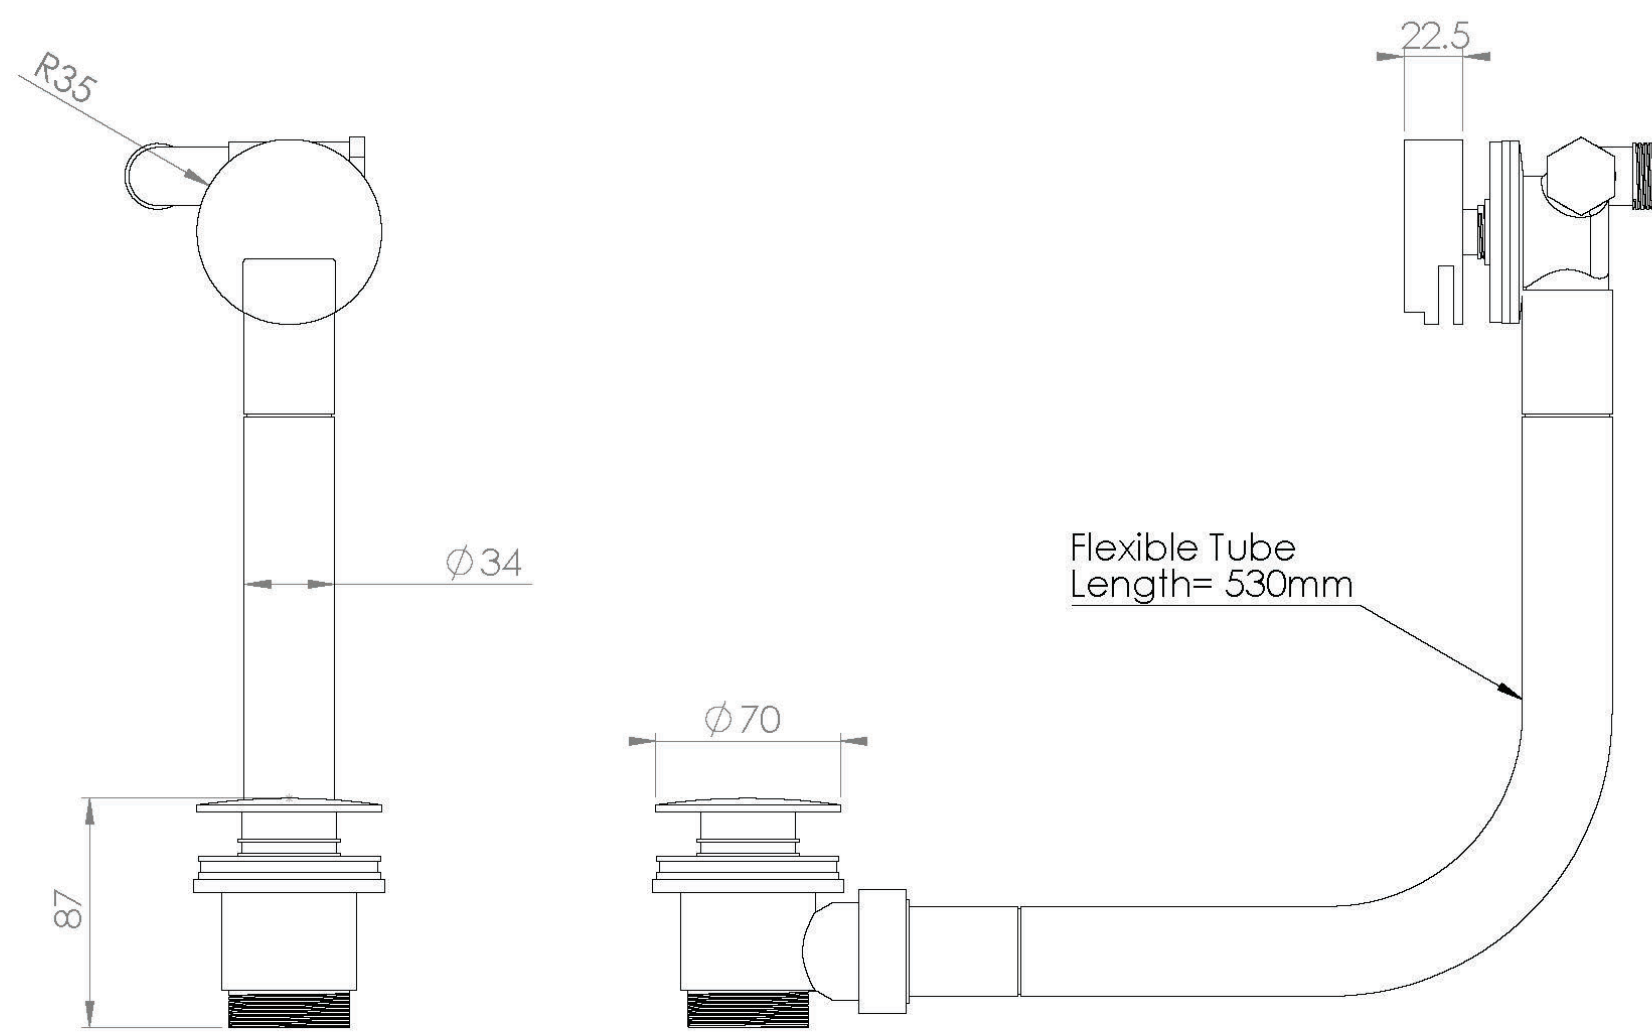

COS BATH FILLER OVERFLOW & CLICKER WASTE - CHROME

PRODUCT INFORMATION

Finish:	Chrome
Weight	1.54kg
Material	Brass

Product Code: CO099

DESCRIPTION

The COS collection was designed to create brassware that was both modern and classic to suit any style of bathroom.

This COS bath filler with a clicker waste & overflow in chrome is a great option for your built-in bath as it combines a filler, waste and overflow in just one product.

Pair it with one of our built-in baths and a COS concealed thermostatic shower valve to operate it.

TECHNICAL DRAWING

FLOW RATE

- 0.1 Bar - Flowrate: 3.7 l/min
- 0.5 Bar - Flowrate: 8.9 l/min
- 1 Bar - Flowrate: 13.4 l/min
- 3 Bar - Flowrate: 23.7 l/min

Saneux reserves the right to alter the specifications and product range without prior notice. Dimensions are given as a guide only. Dimensions should not be used for surrounding furniture, fixtures and fittings until the product is on site.