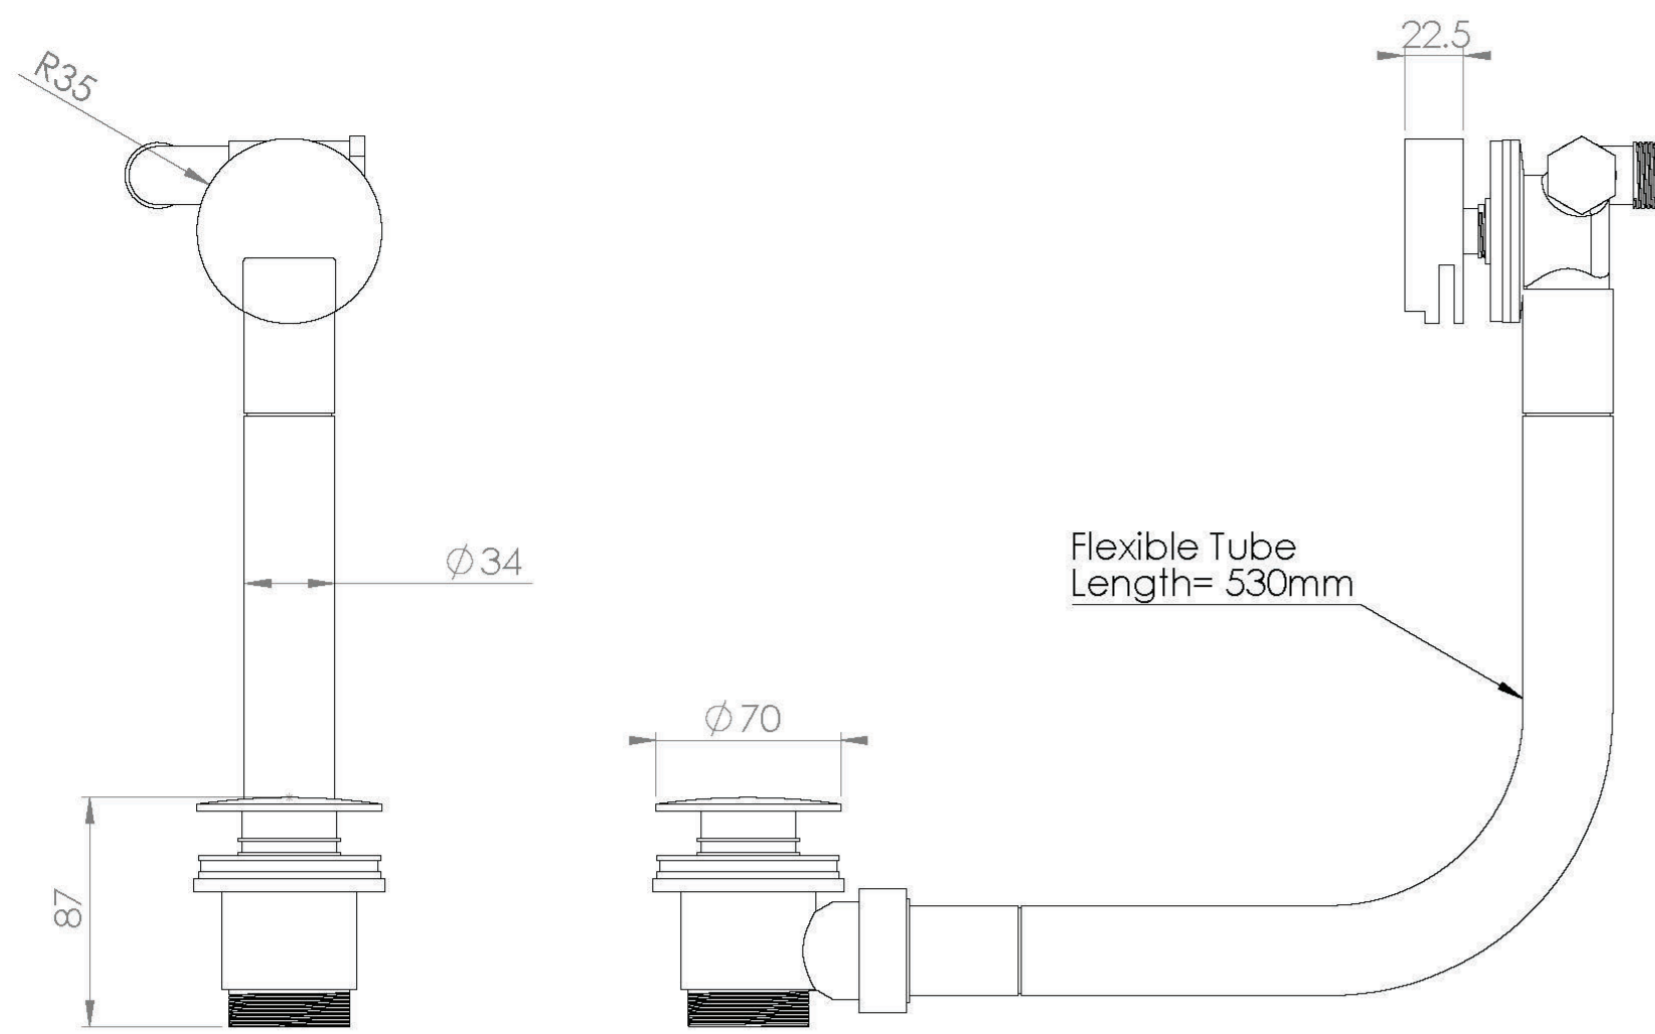

COS BATH FILLER OVERFLOW & CLICKER WASTE - CHROME

PRODUCT INFORMATION

Finish:	Chrome
Weight	1.54kg
Material	Brass

Product Code: CO099

DESCRIPTION

The COS collection was designed to create brassware that was both modern and classic to suit any style of bathroom.

This COS bath filler with a clicker waste & overflow in chrome is a great option for your built-in bath as it combines a filler, waste and overflow in just one product.

Pair it with one of our built-in baths and a COS concealed thermostatic shower valve to operate it.

TECHNICAL DRAWING

FLOW RATE

- 0.1 Bar - Flowrate: 3.7 l/min
- 0.5 Bar - Flowrate: 8.9 l/min
- 1 Bar - Flowrate: 13.4 l/min
- 3 Bar - Flowrate: 23.7 l/min

Saneux reserves the right to alter the specifications and product range without prior notice. Dimensions are given as a guide only. Dimensions should not be used for surrounding furniture, fixtures and fittings until the product is on site.