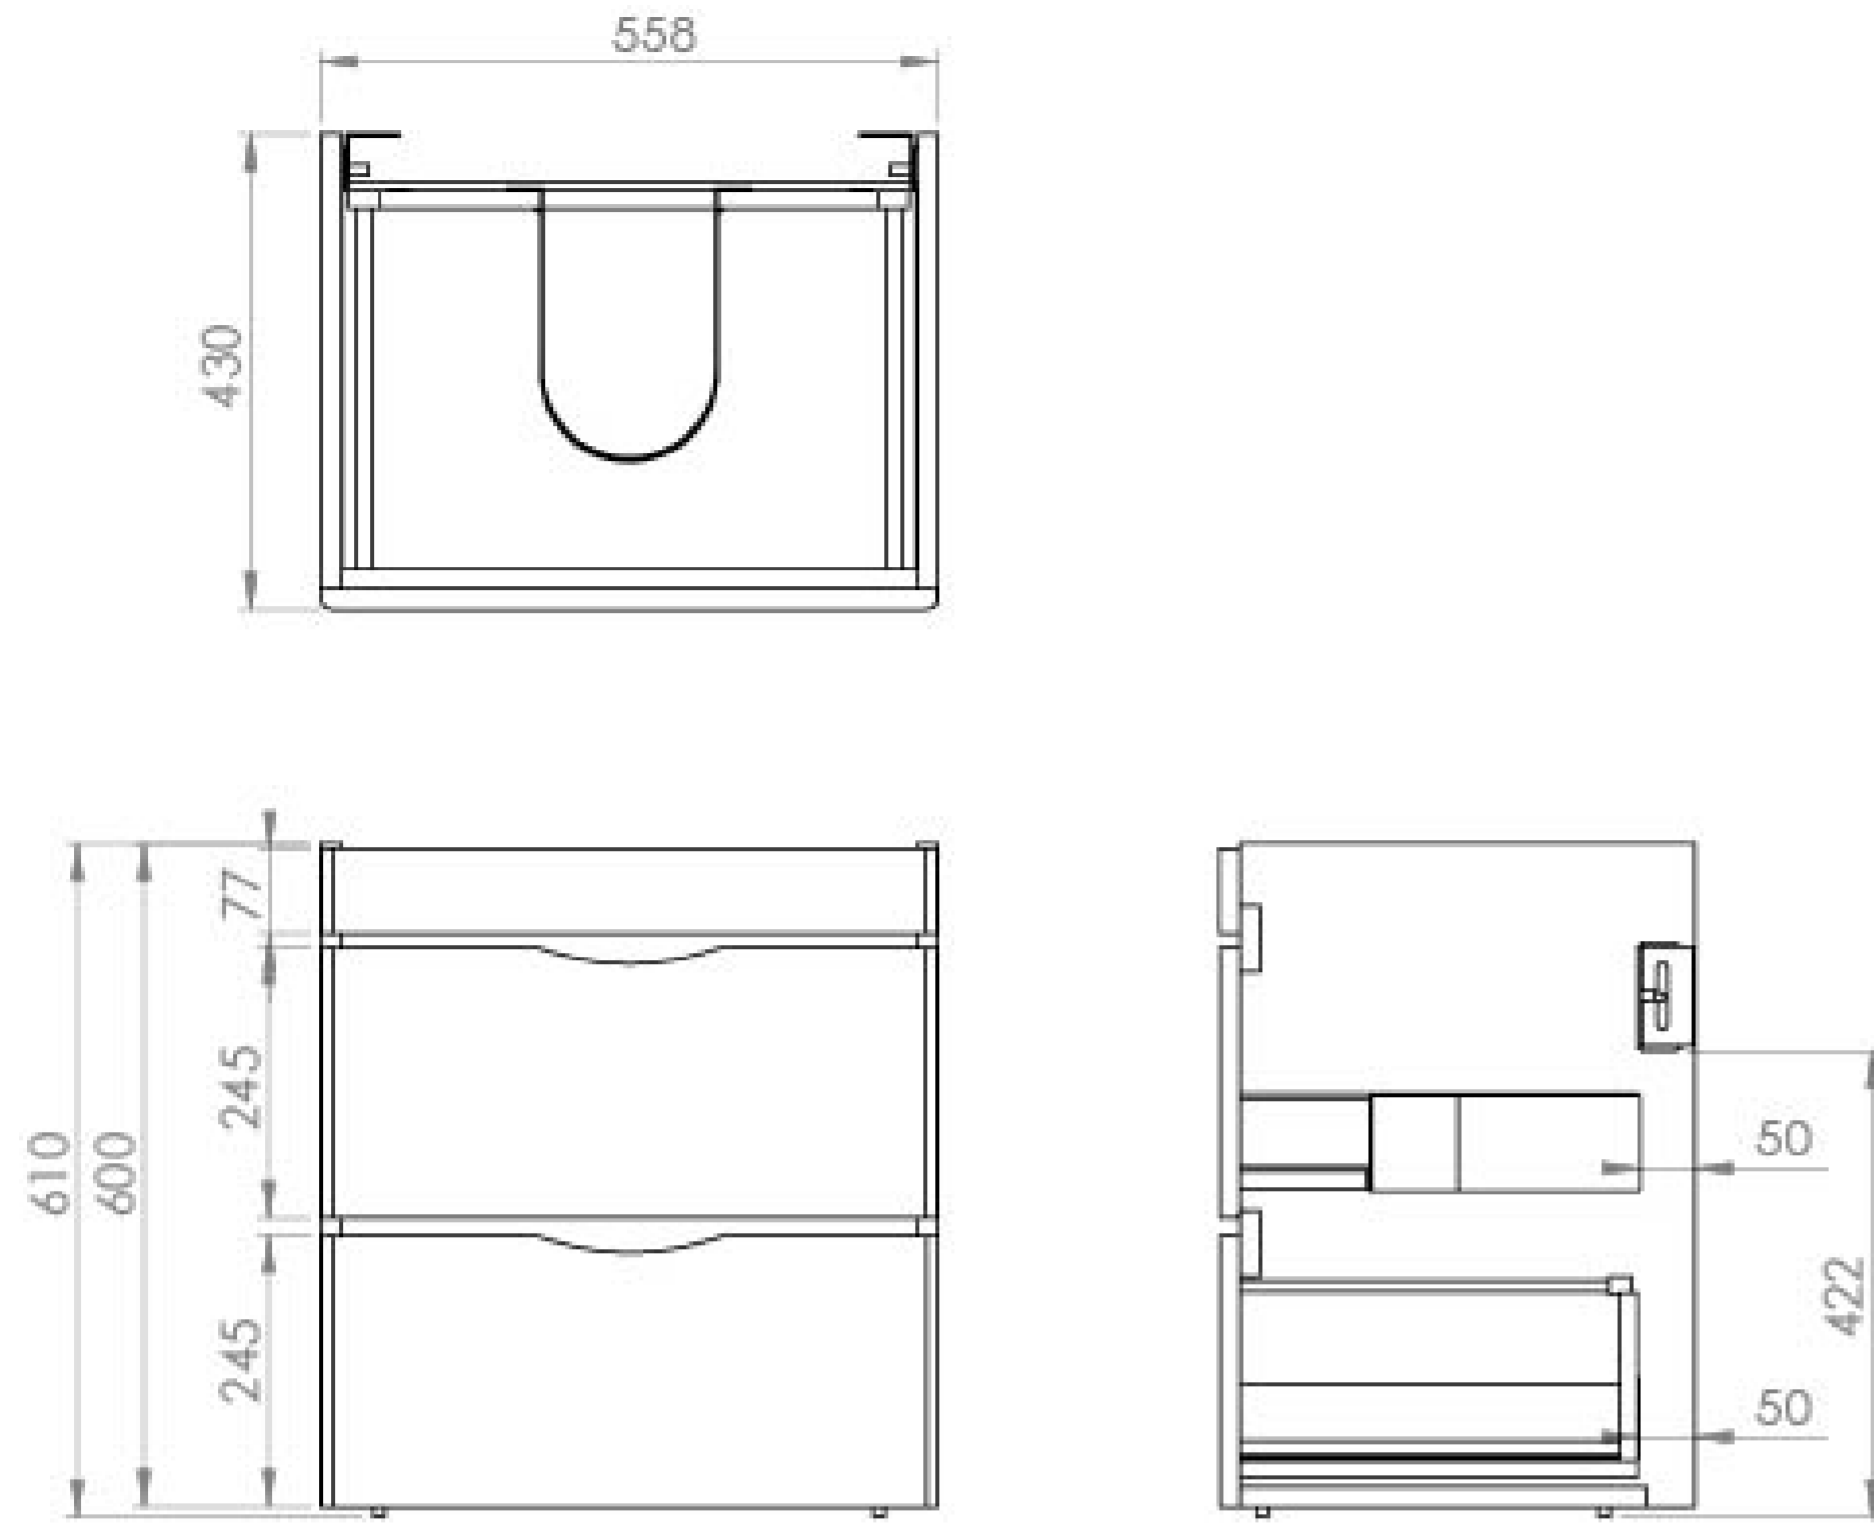

TECHNICAL DRAWING

Saneux reserves the right to alter the specifications and product range without prior notice. Dimensions are given as a guide only. Dimensions should not be used for surrounding furniture, fixtures and fittings until the product is on site.

<https://saneux.com/products/indigo-60cm-2-drawer-wall-mounted-unit-gloss-white-1>