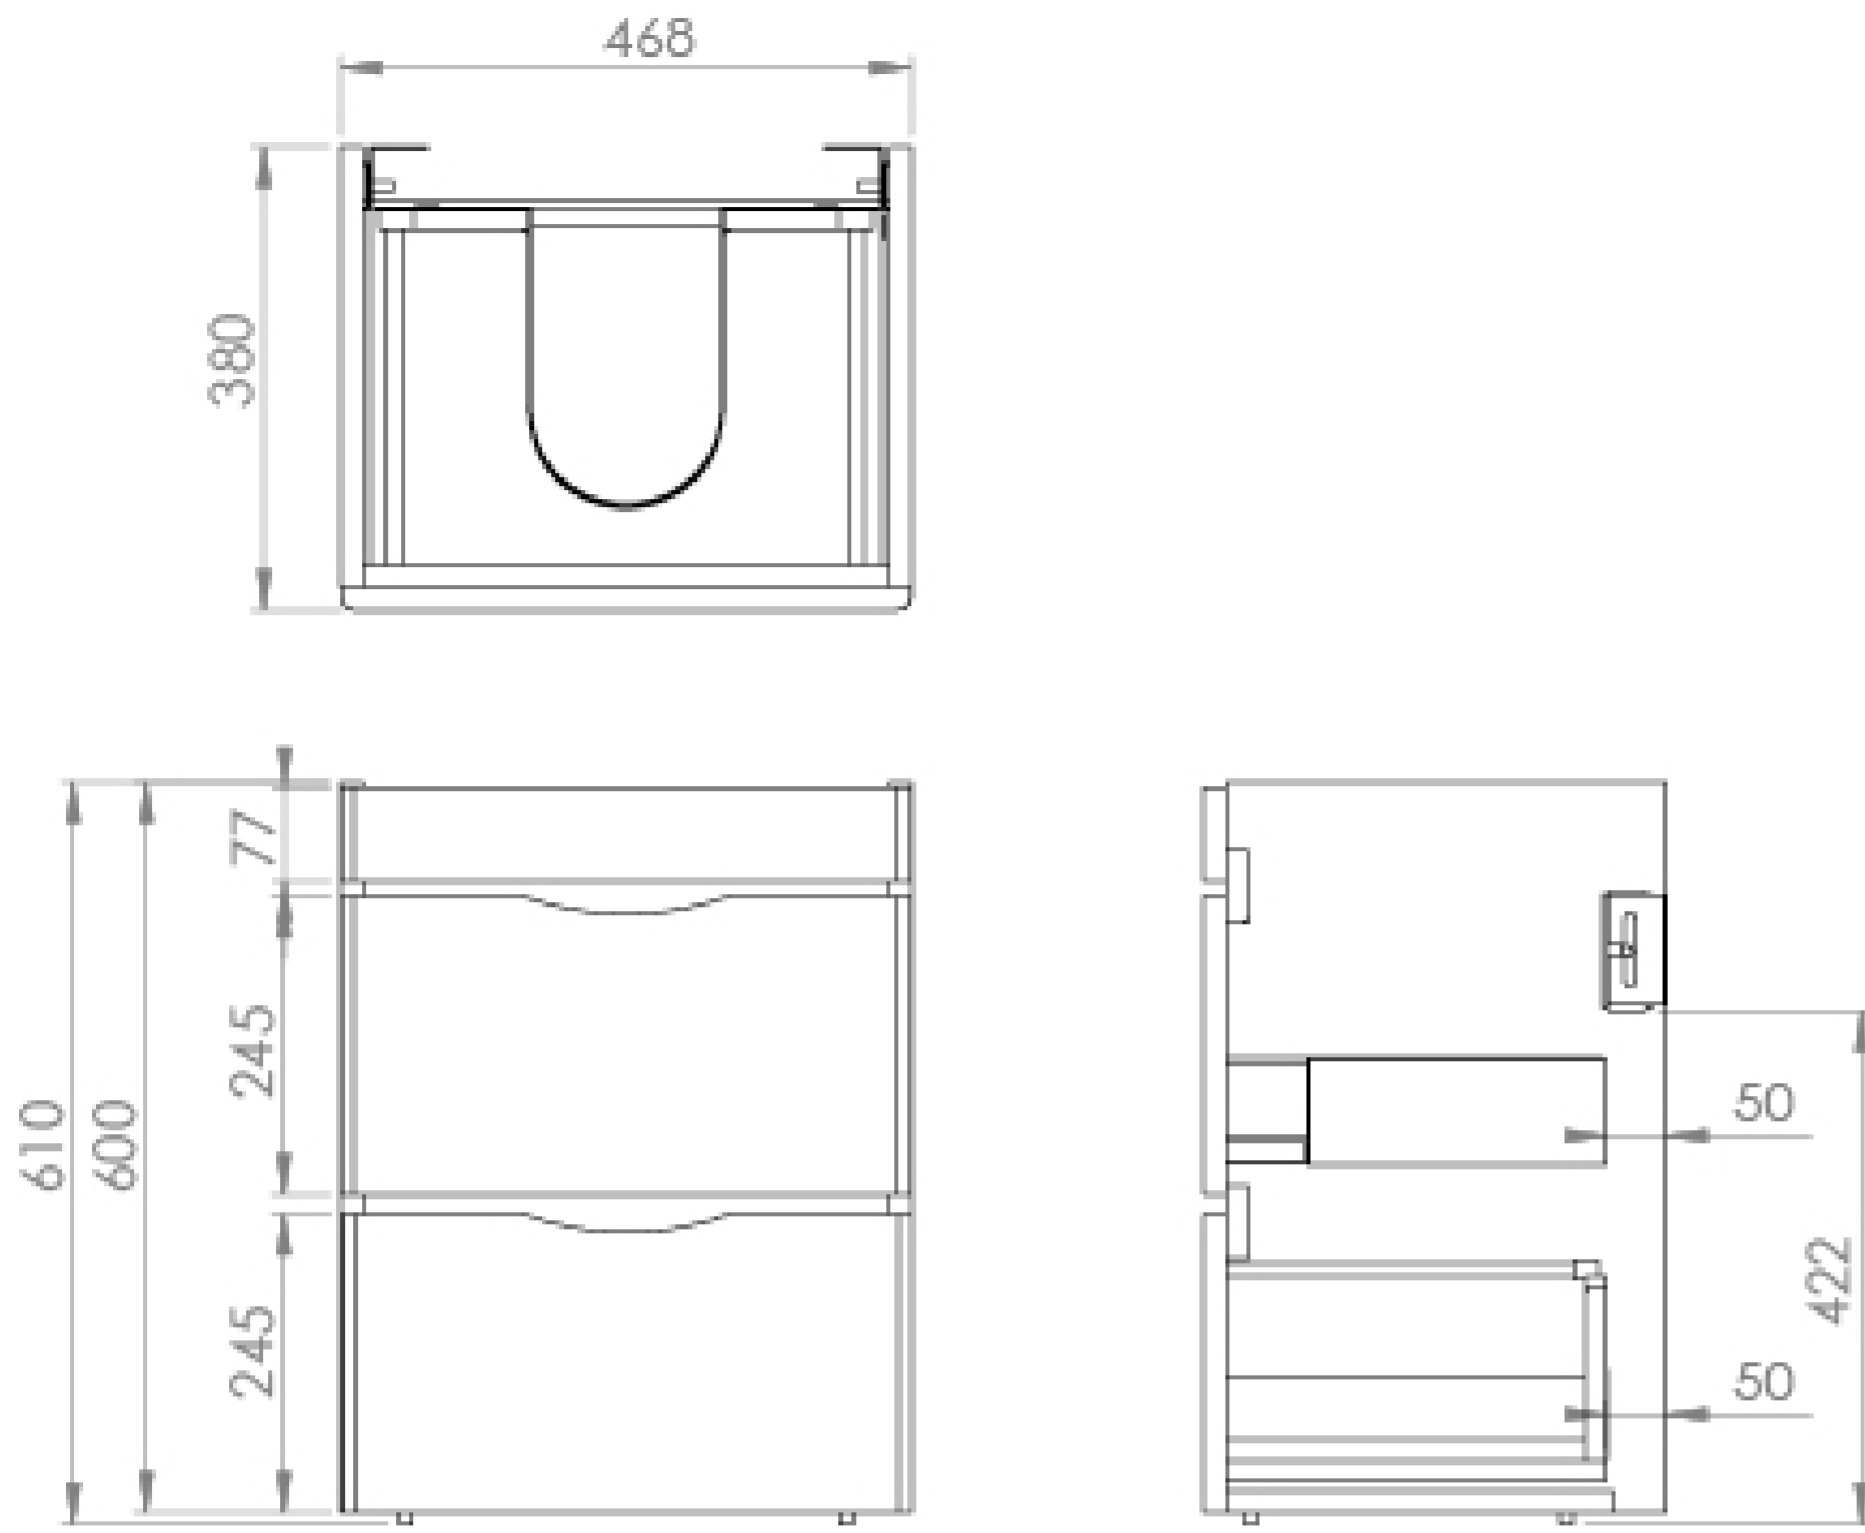

TECHNICAL DRAWING

Saneux reserves the right to alter the specifications and product range without prior notice. Dimensions are given as a guide only. Dimensions should not be used for surrounding furniture, fixtures and fittings until the product is on site.

<https://saneux.com/products/indigo-50cm-2-drawer-wall-mounted-unit-gloss-white-1>