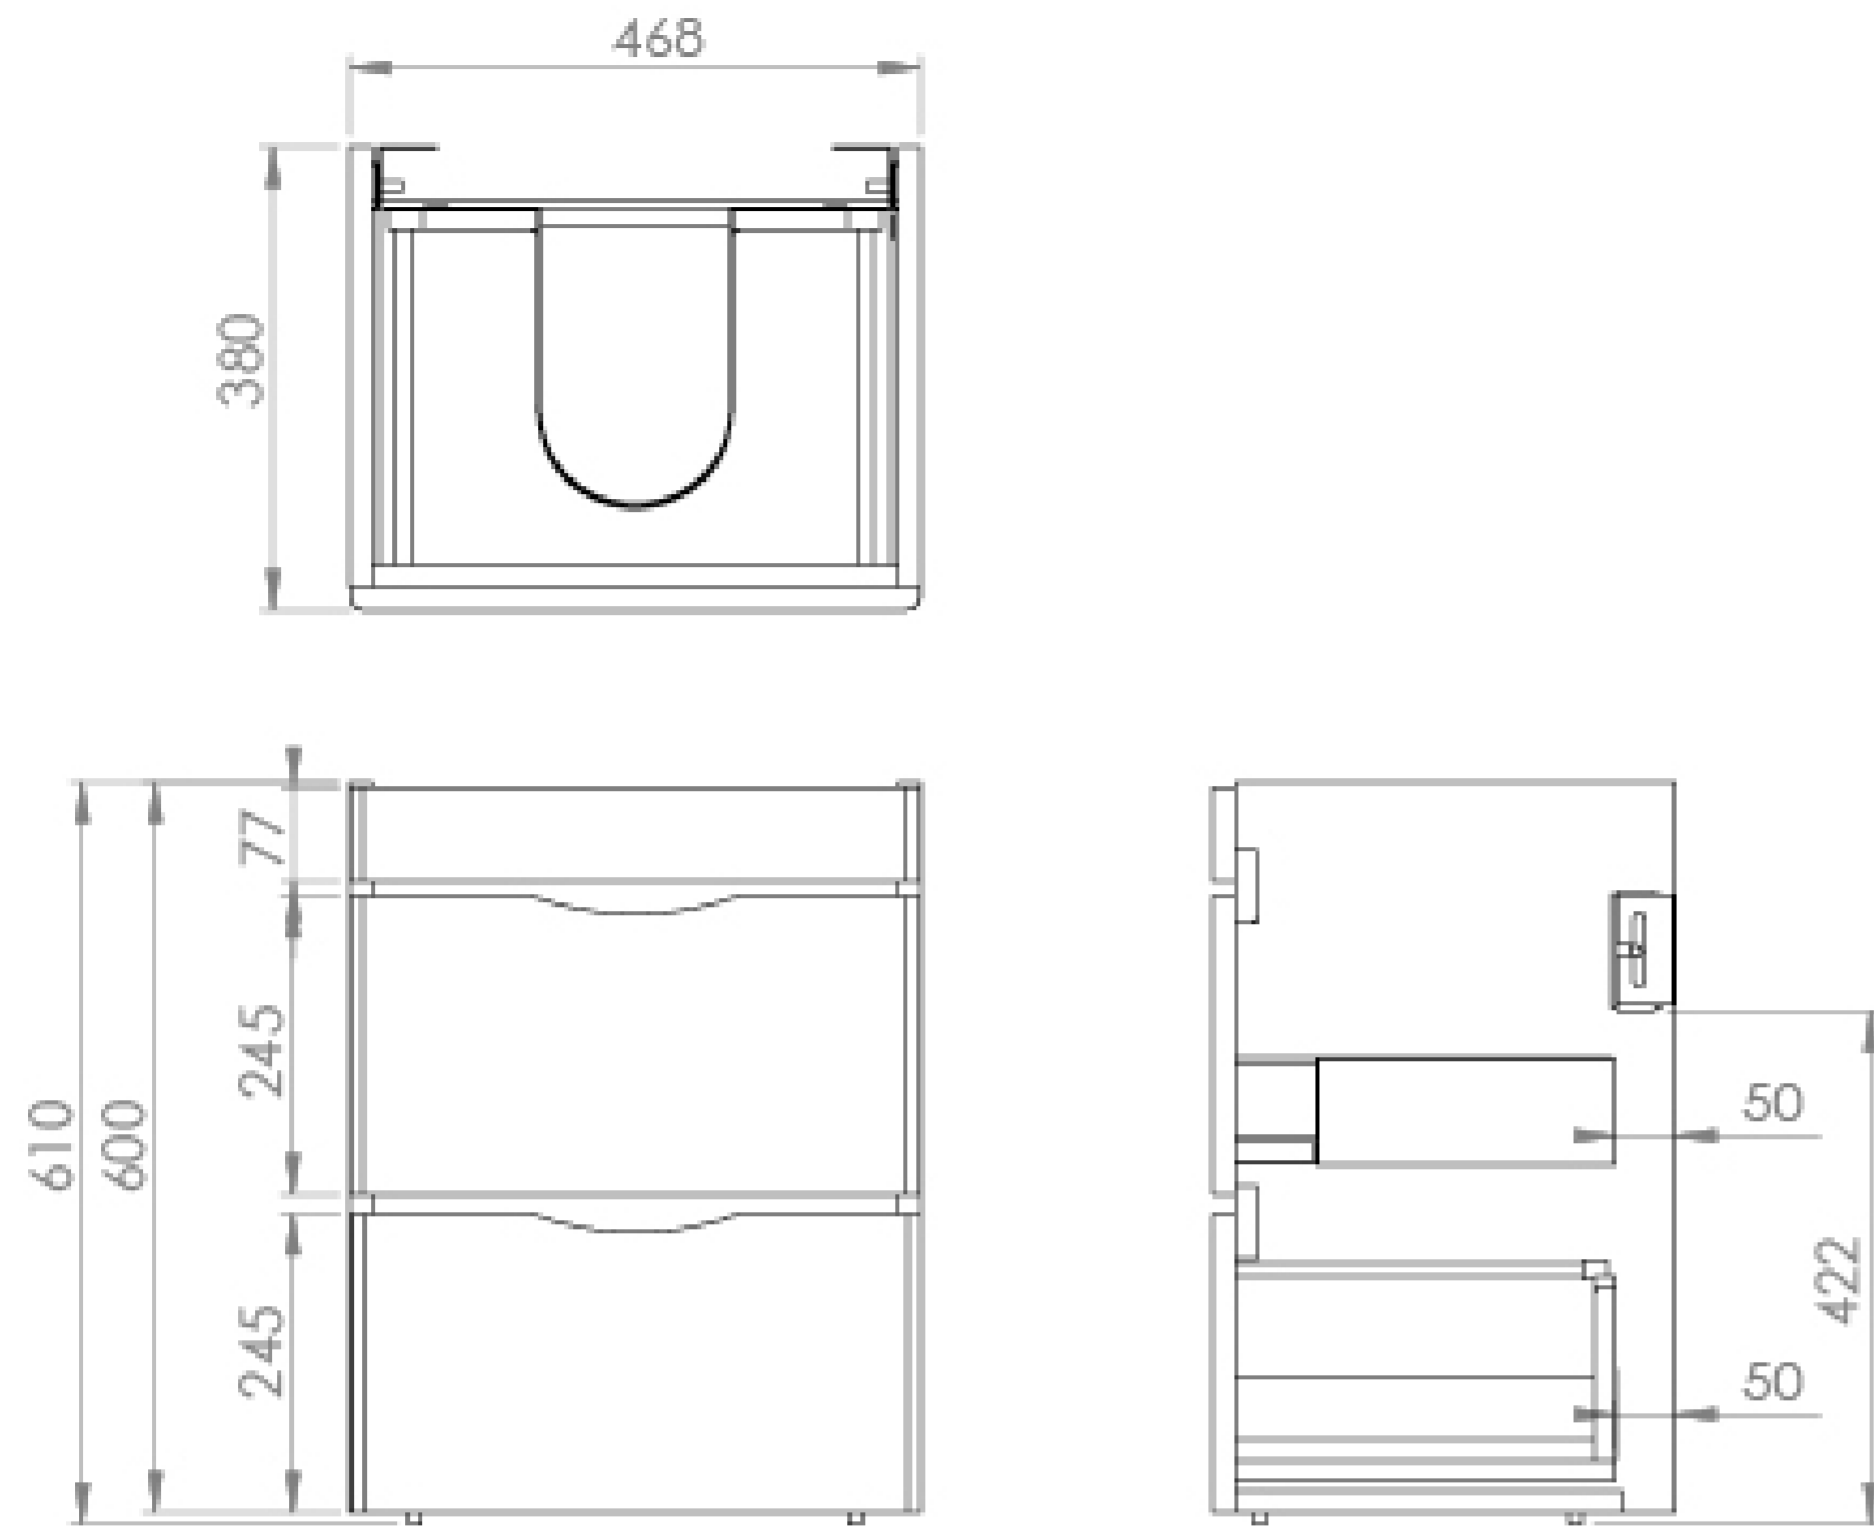

TECHNICAL DRAWING

Saneux reserves the right to alter the specifications and product range without prior notice. Dimensions are given as a guide only. Dimensions should not be used for surrounding furniture, fixtures and fittings until the product is on site.

<https://saneux.com/products/indigo-50cm-2-drawer-wall-mounted-unit-gloss-white-1>