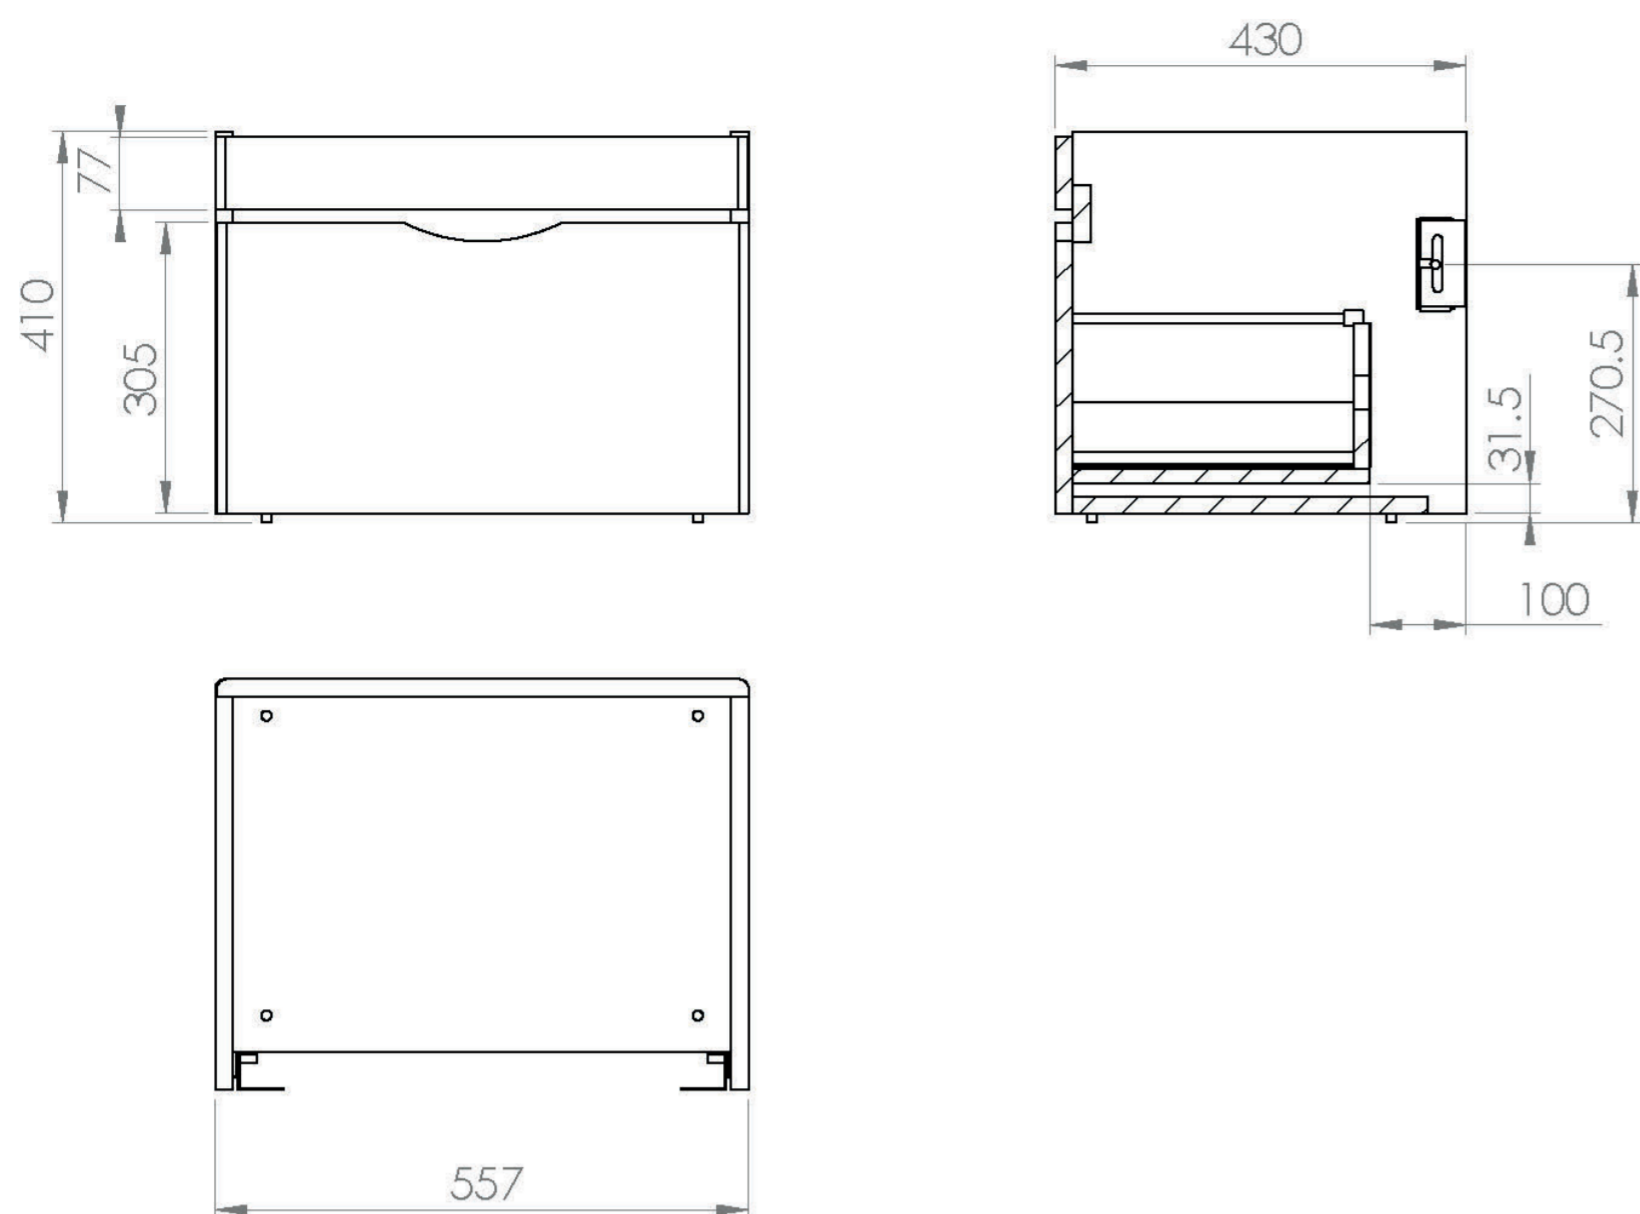

TECHNICAL DRAWING

Saneux reserves the right to alter the specifications and product range without prior notice. Dimensions are given as a guide only. Dimensions should not be used for surrounding furniture, fixtures and fittings until the product is on site.

<https://saneux.com/products/indigo-60cm-1-drawer-wall-mounted-unit-gloss-white-1>