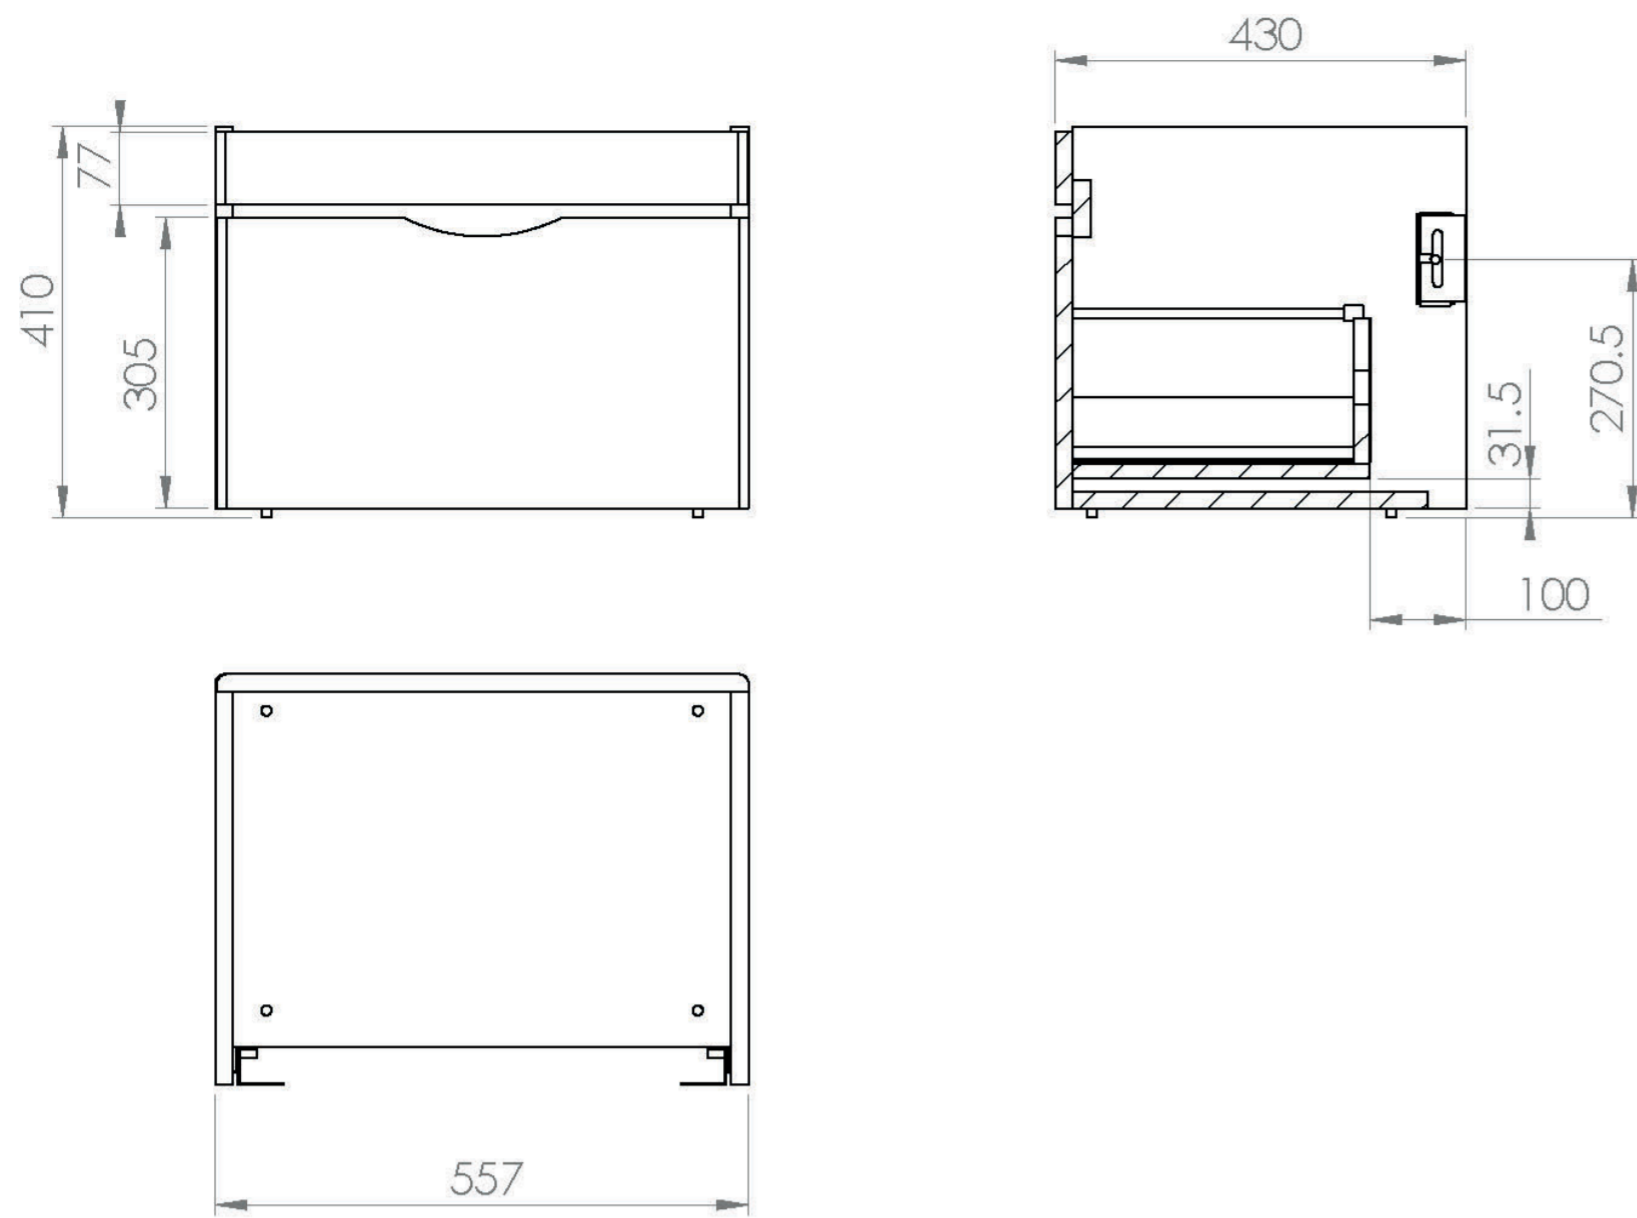

TECHNICAL DRAWING

Saneux reserves the right to alter the specifications and product range without prior notice. Dimensions are given as a guide only. Dimensions should not be used for surrounding furniture, fixtures and fittings until the product is on site.

<https://saneux.com/products/indigo-60cm-1-drawer-wall-mounted-unit-gloss-white-1>