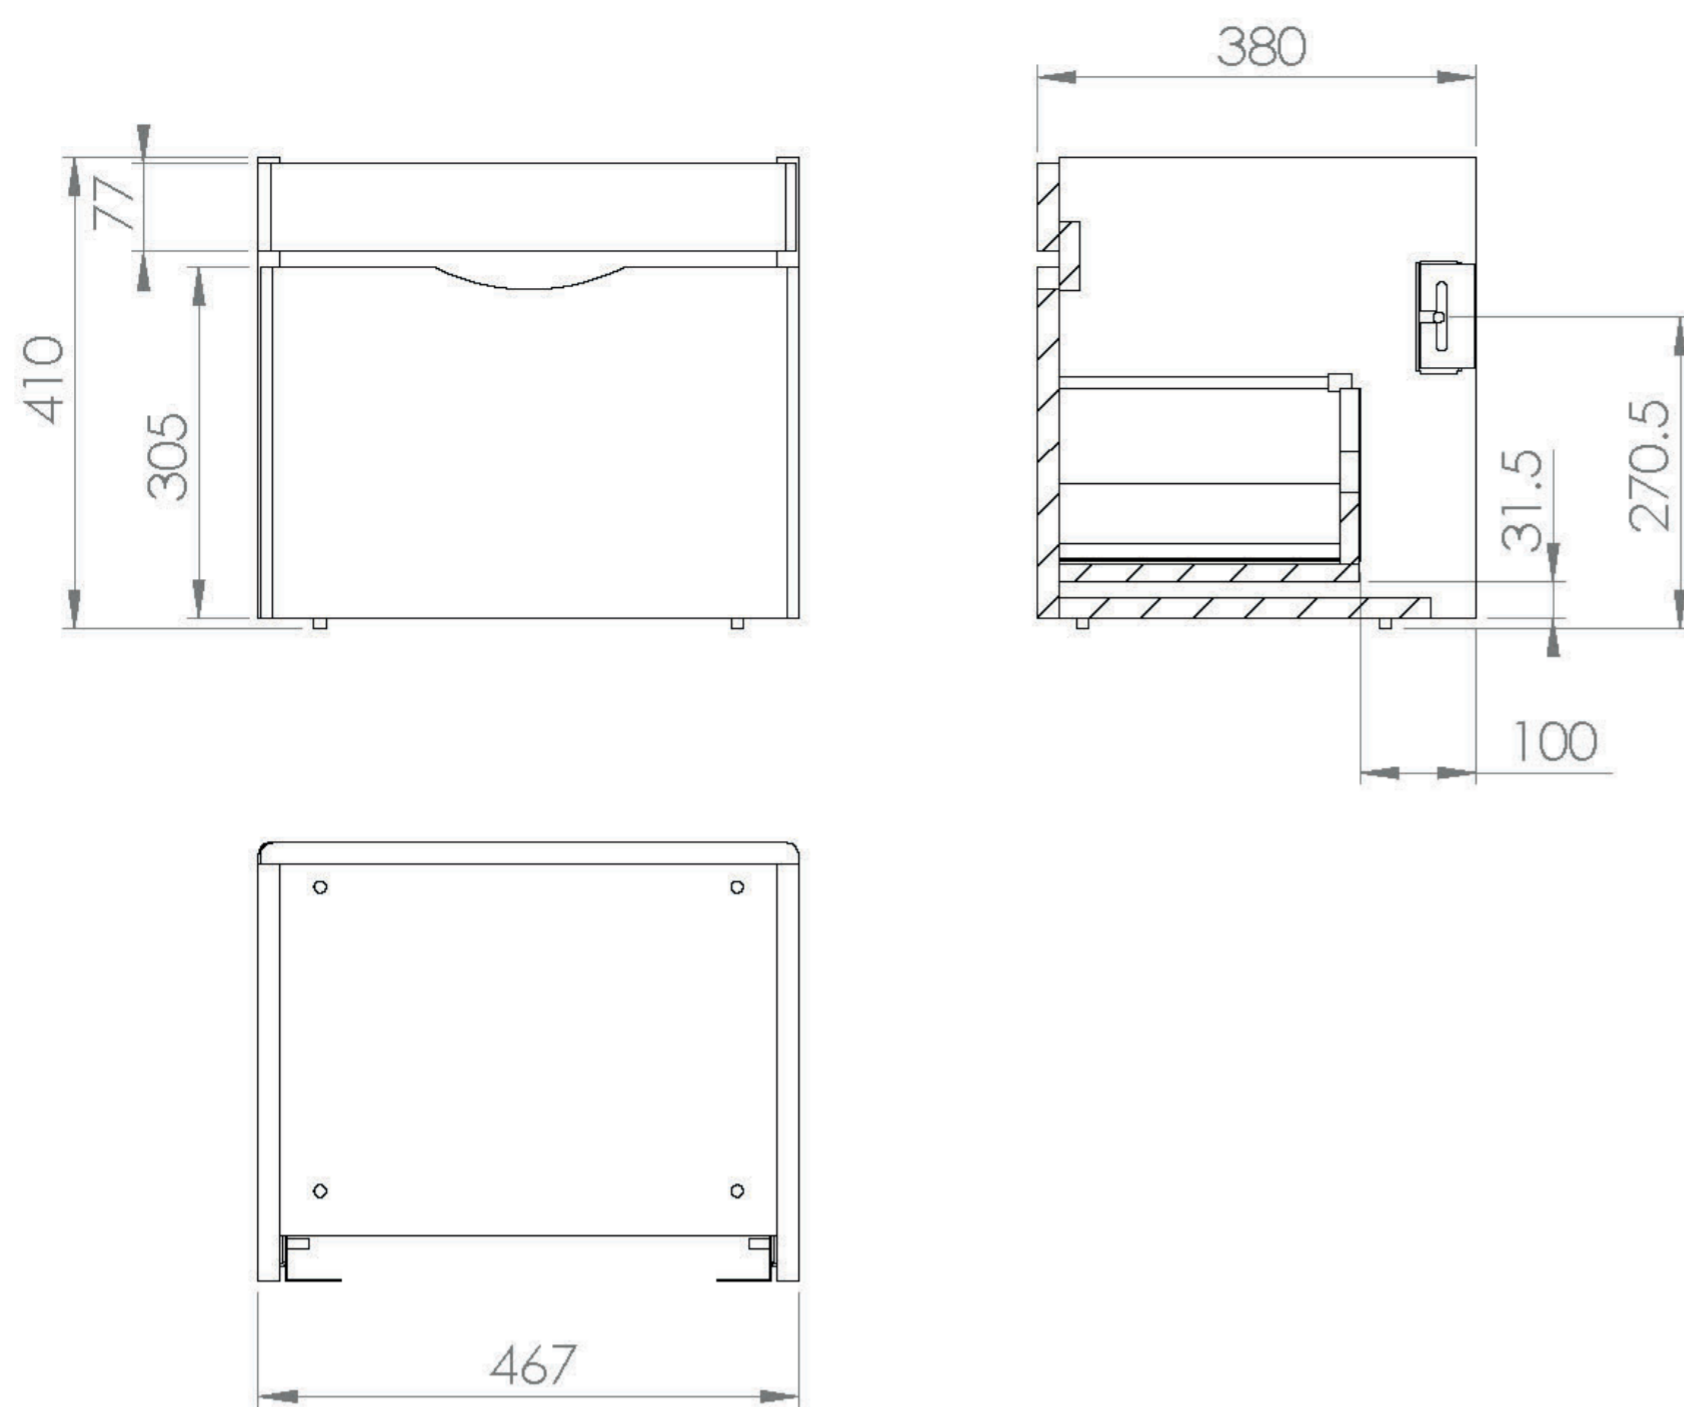

## PRODUCT INFORMATION

<b>Finish:</b>	Gloss White
<b>Height:</b>	410mm
<b>Width:</b>	467mm
<b>Depth:</b>	380mm
<b>Material</b>	MFC, MDF
<b>Weight</b>	12.5kg
<b>Guarantee</b>	5 years
<b>Configuration</b>	1 Drawer
<b>Drawer Type</b>	Soft close
<b>Compatible Basin(s)</b>	IND050B, IND050B.0TH
<b>Other Features</b>	Easy installation Quick release drawers

## DESCRIPTION

The INDIGO range of minimalistic yet practical basins & units can enhance the look and feel of your bathroom through its smooth curves and vast storage space. With a 5 times lacquered finish, you can be confident that the unit will stand the test of time.

The INDIGO 50cm wall mounted unit has 1 soft closing handle-less drawer with deep space to hold your essentials, and is in a bright gloss white finish.

\*Basin to be purchased separately

Compatible basins: IND050B, IND050B.0TH