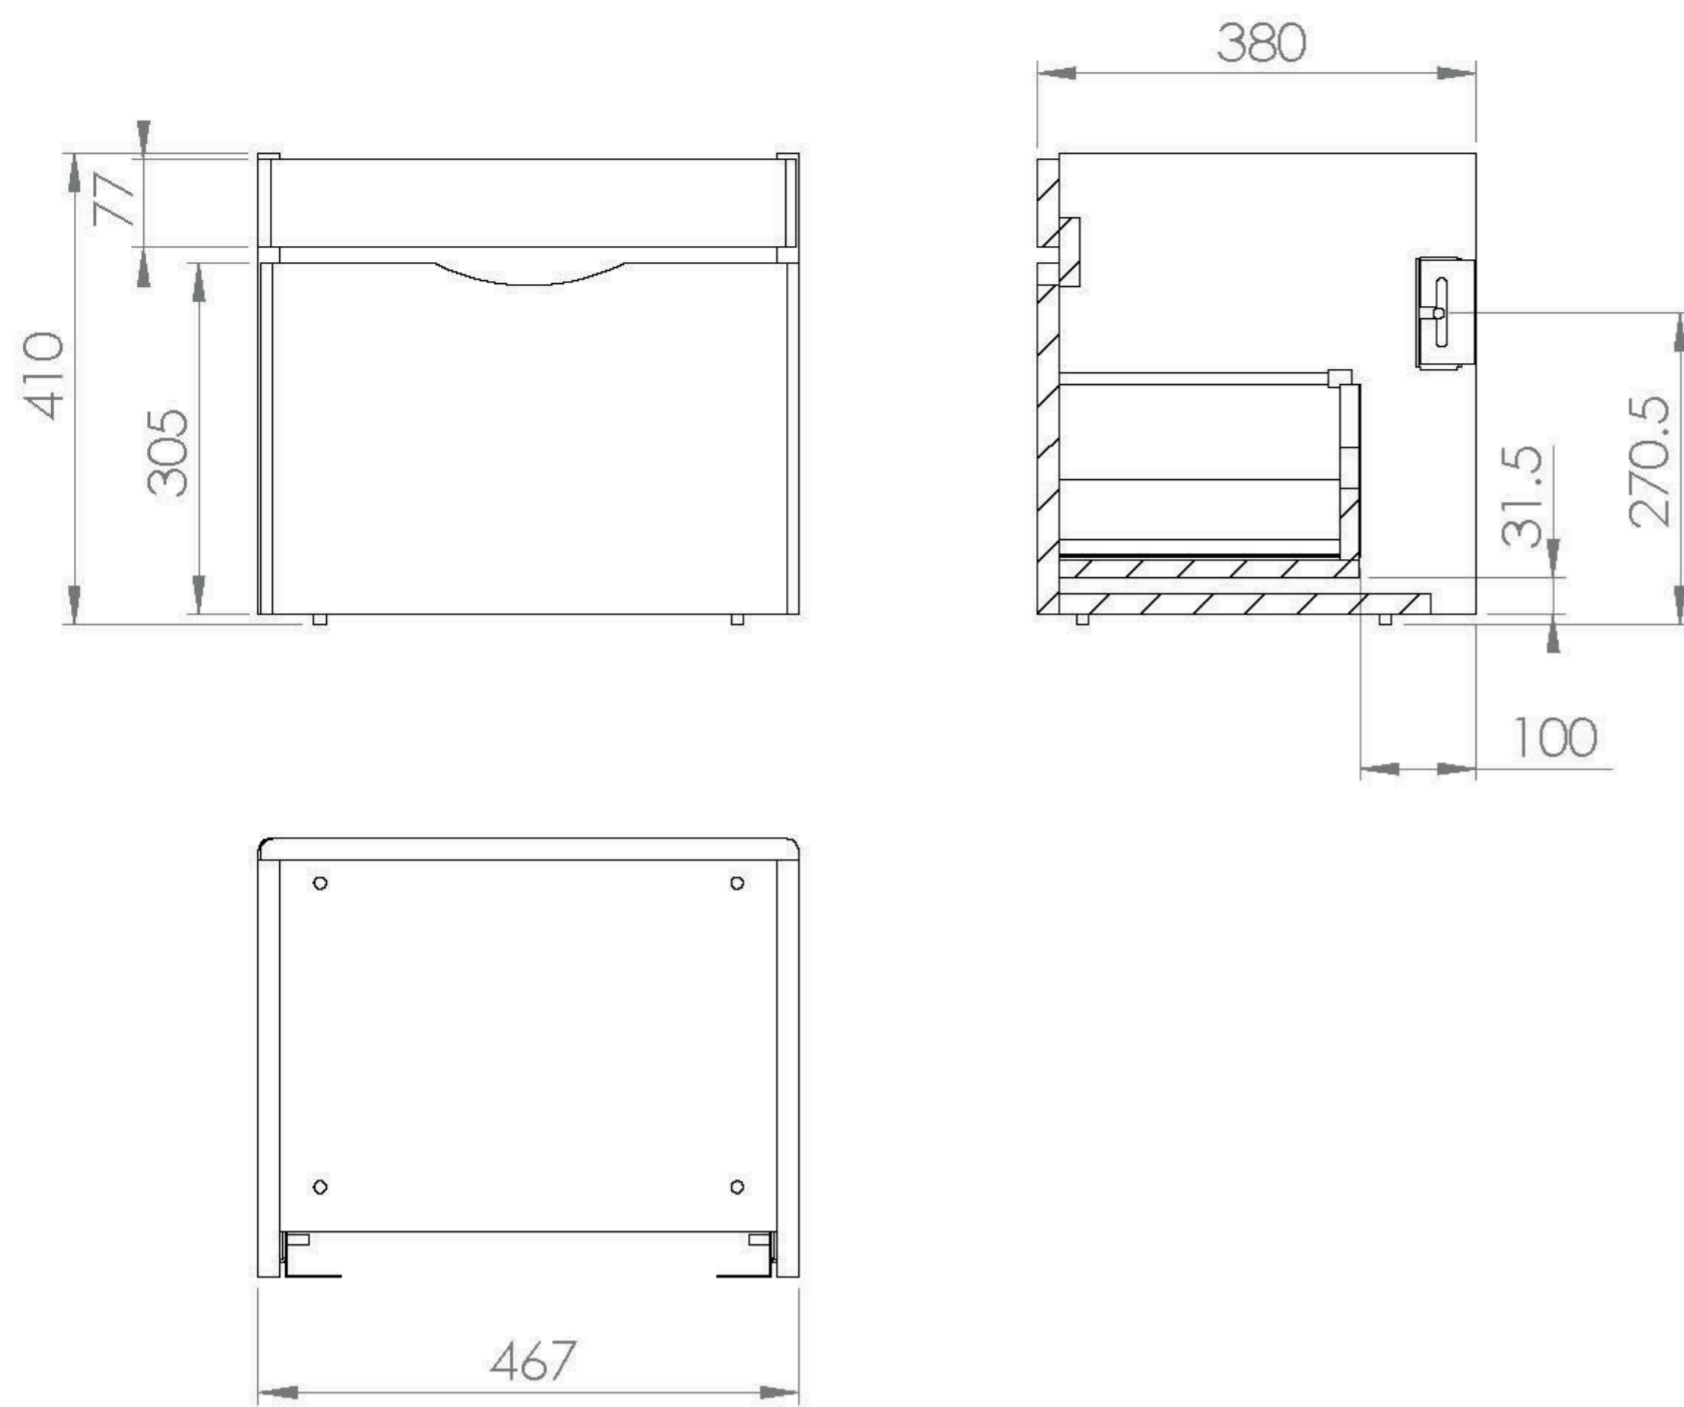

TECHNICAL DRAWING

Saneux reserves the right to alter the specifications and product range without prior notice. Dimensions are given as a guide only. Dimensions should not be used for surrounding furniture, fixtures and fittings until the product is on site.

<https://saneux.com/products/indigo-50cm-1-drawer-wall-mounted-unit-gloss-white-1>