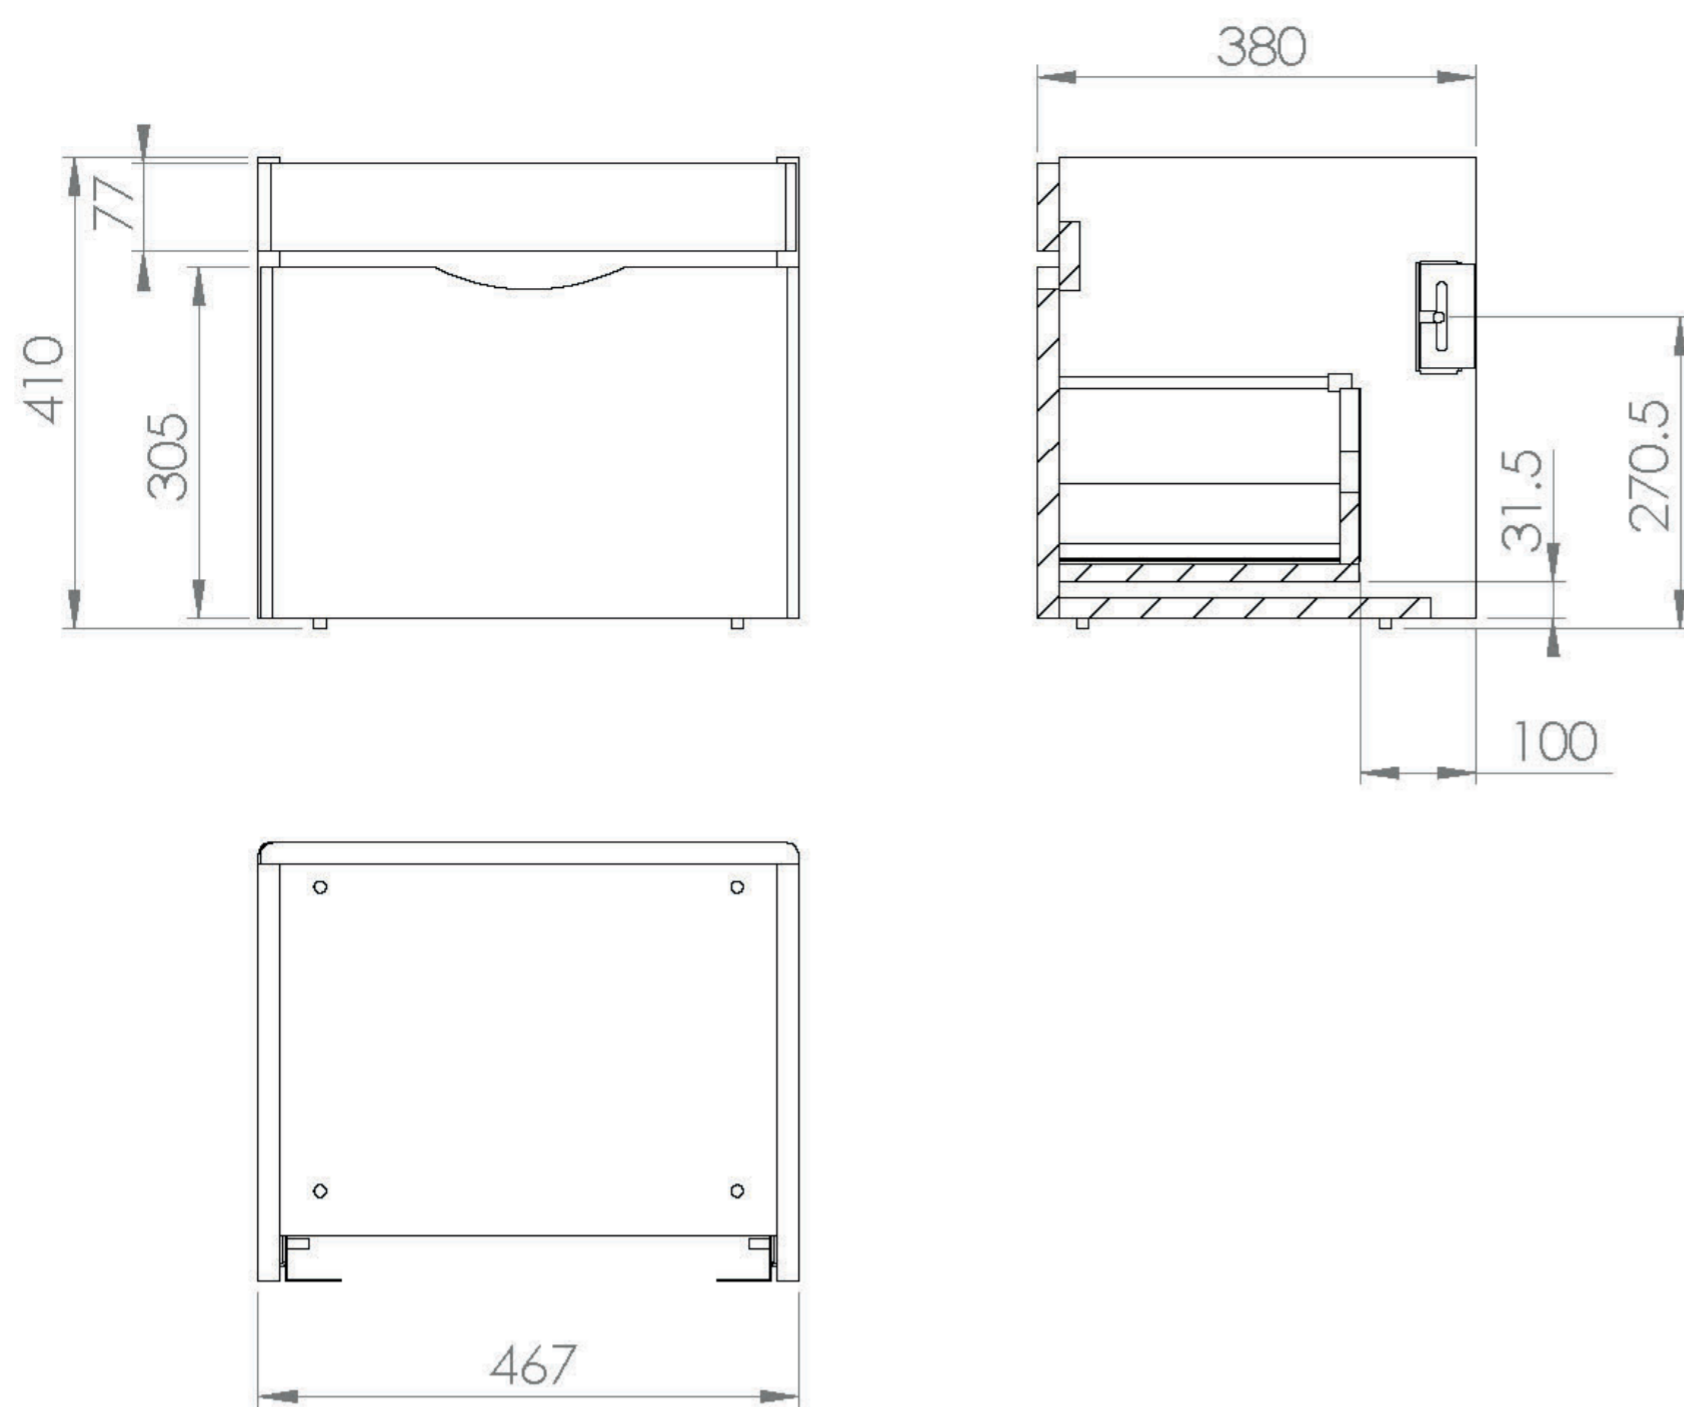

TECHNICAL DRAWING

Saneux reserves the right to alter the specifications and product range without prior notice. Dimensions are given as a guide only. Dimensions should not be used for surrounding furniture, fixtures and fittings until the product is on site.

<https://saneux.com/products/indigo-50cm-1-drawer-wall-mounted-unit-gloss-white-1>