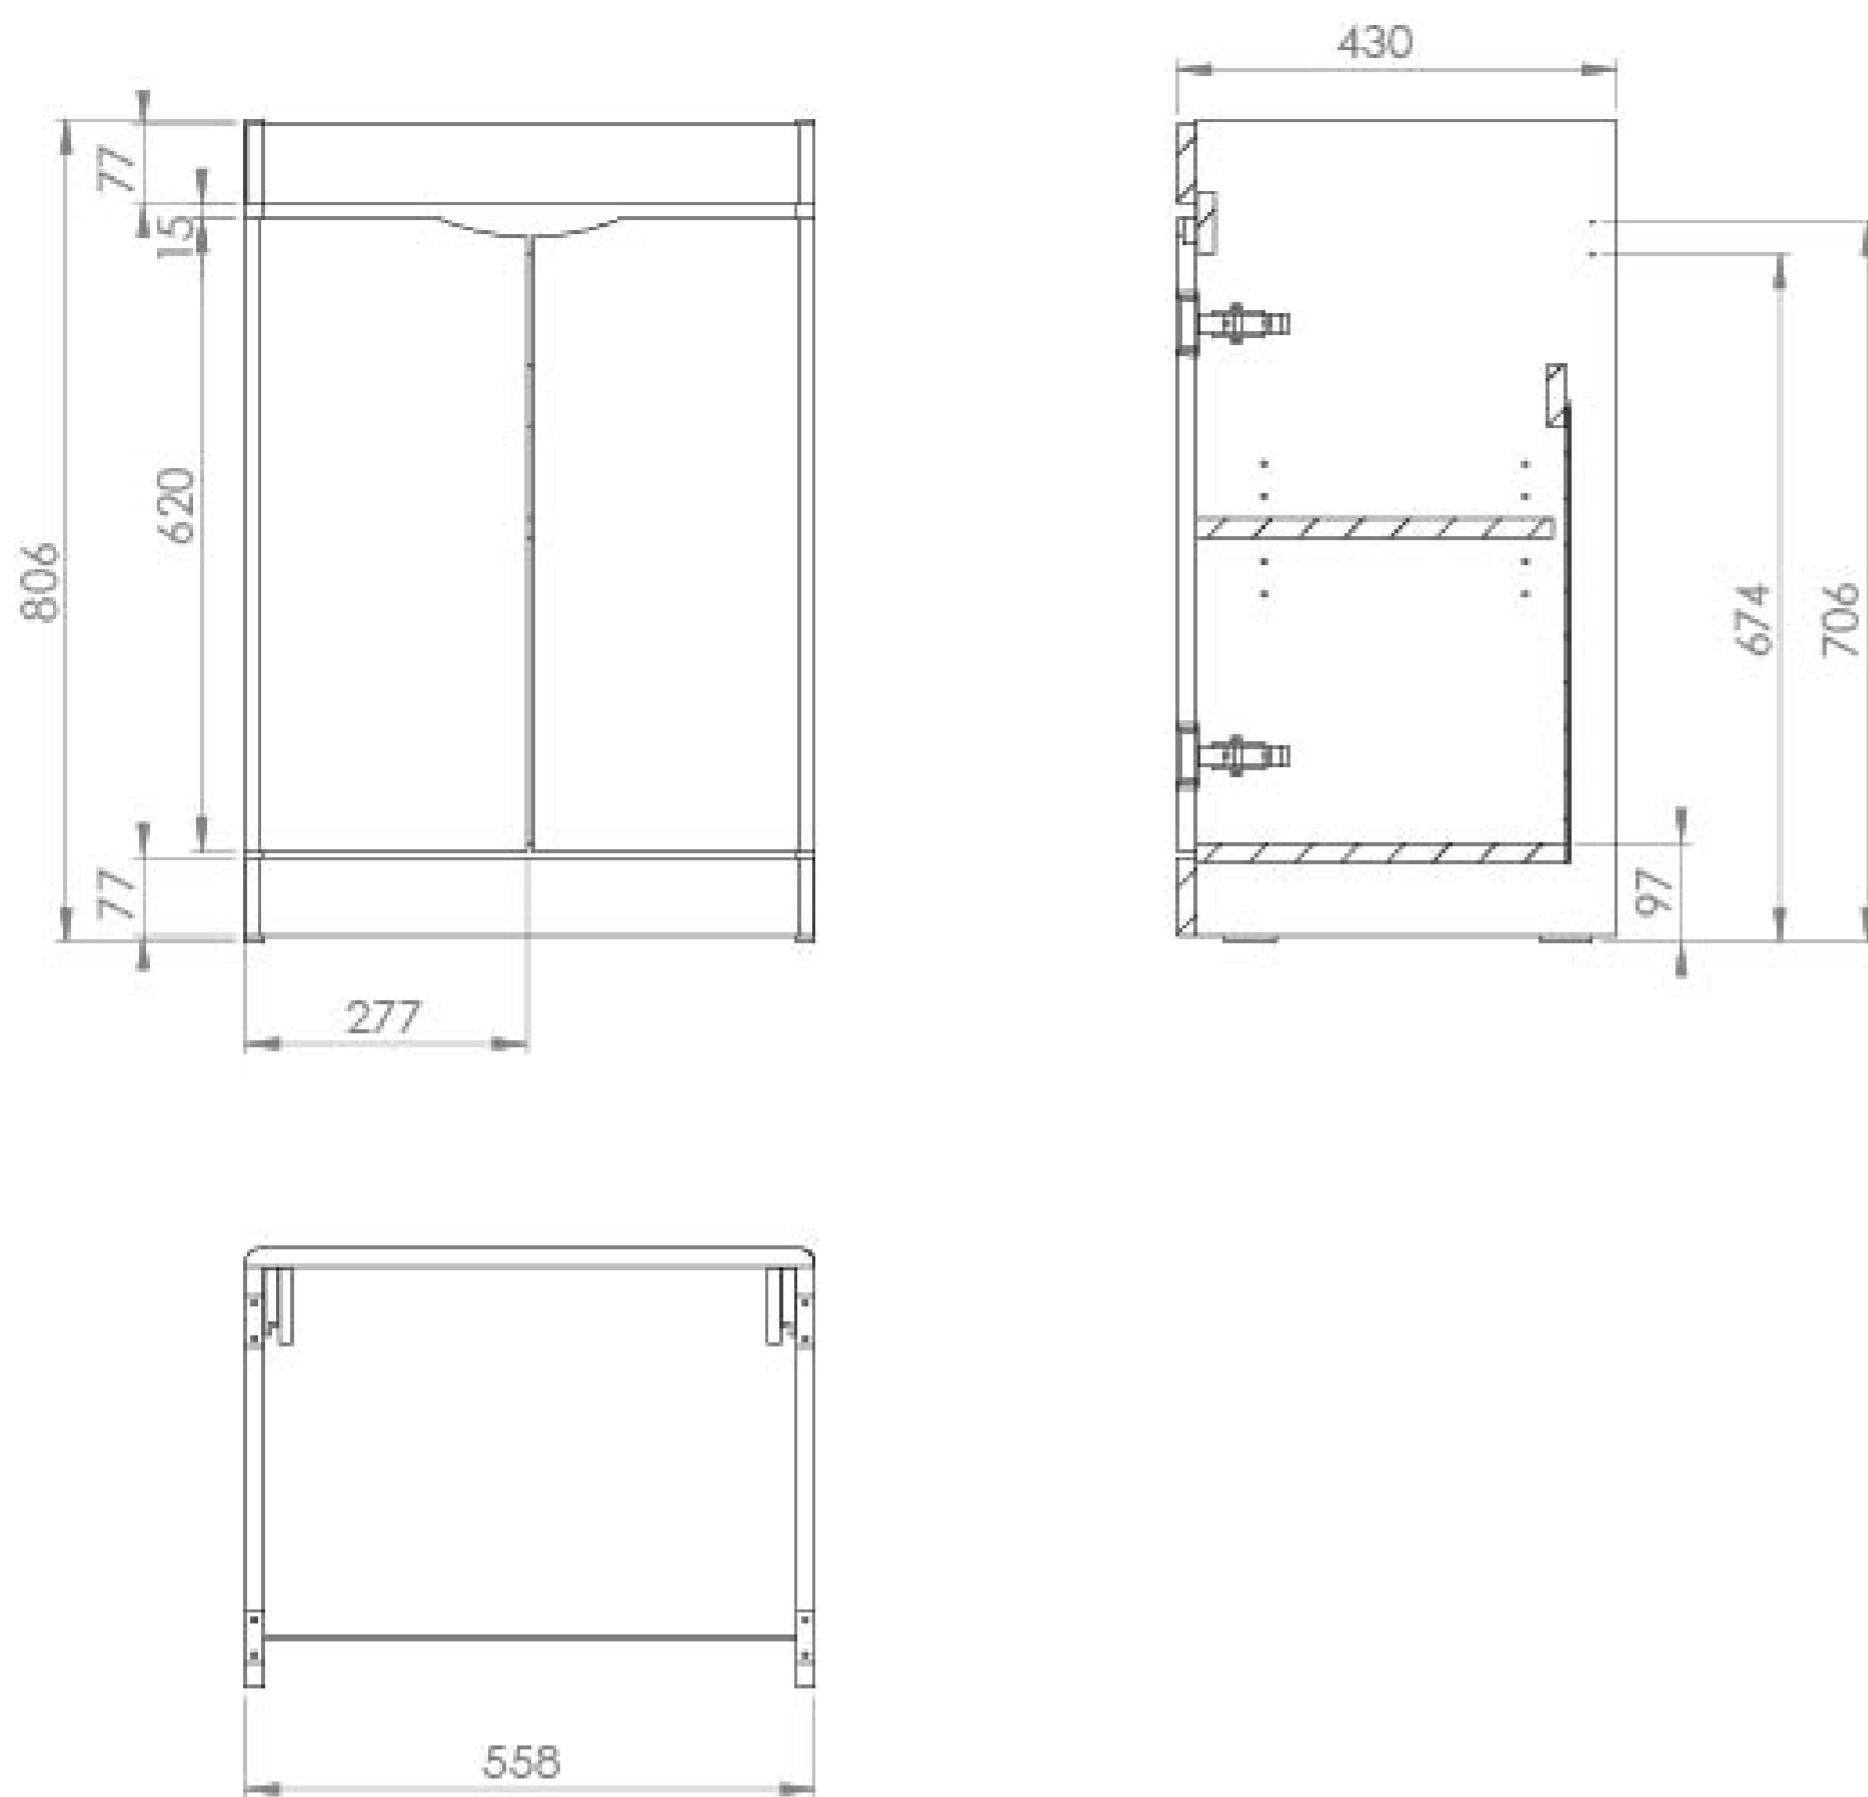

TECHNICAL DRAWING

Saneux reserves the right to alter the specifications and product range without prior notice. Dimensions are given as a guide only. Dimensions should not be used for surrounding furniture, fixtures and fittings until the product is on site.

<https://saneux.com/products/indigo-60cm-2-door-floor-standing-unit-gloss-white-1>