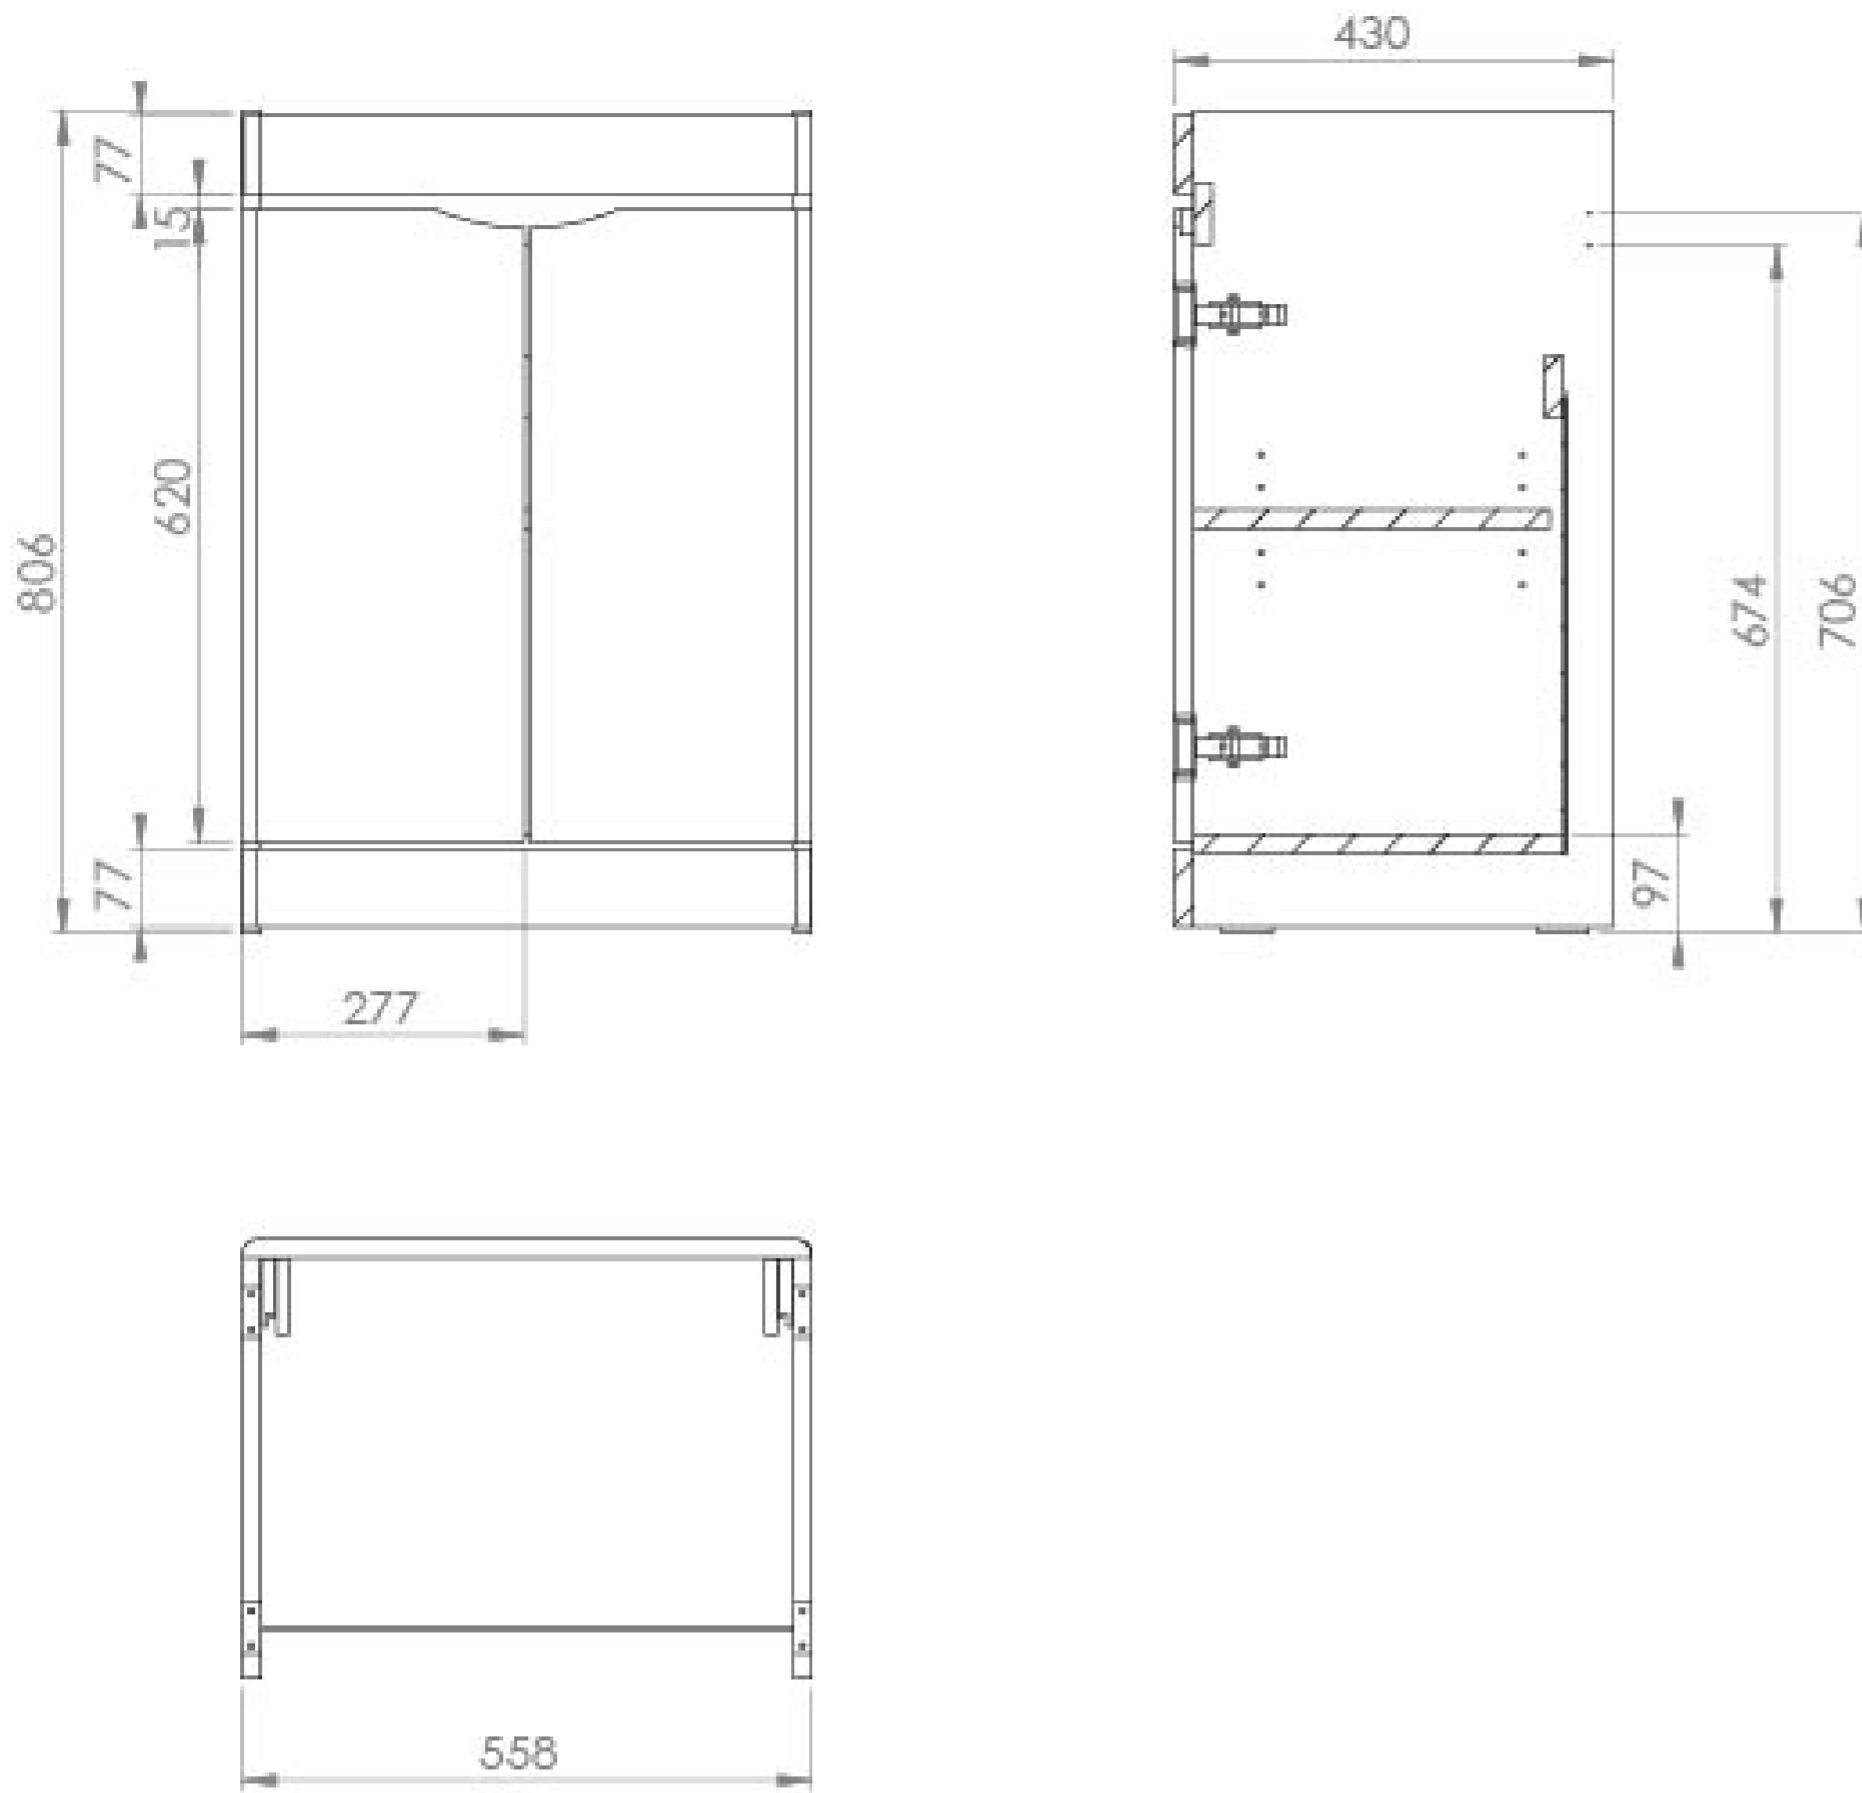

TECHNICAL DRAWING

Saneux reserves the right to alter the specifications and product range without prior notice. Dimensions are given as a guide only. Dimensions should not be used for surrounding furniture, fixtures and fittings until the product is on site.

<https://saneux.com/products/indigo-60cm-2-door-floor-standing-unit-gloss-white-1>