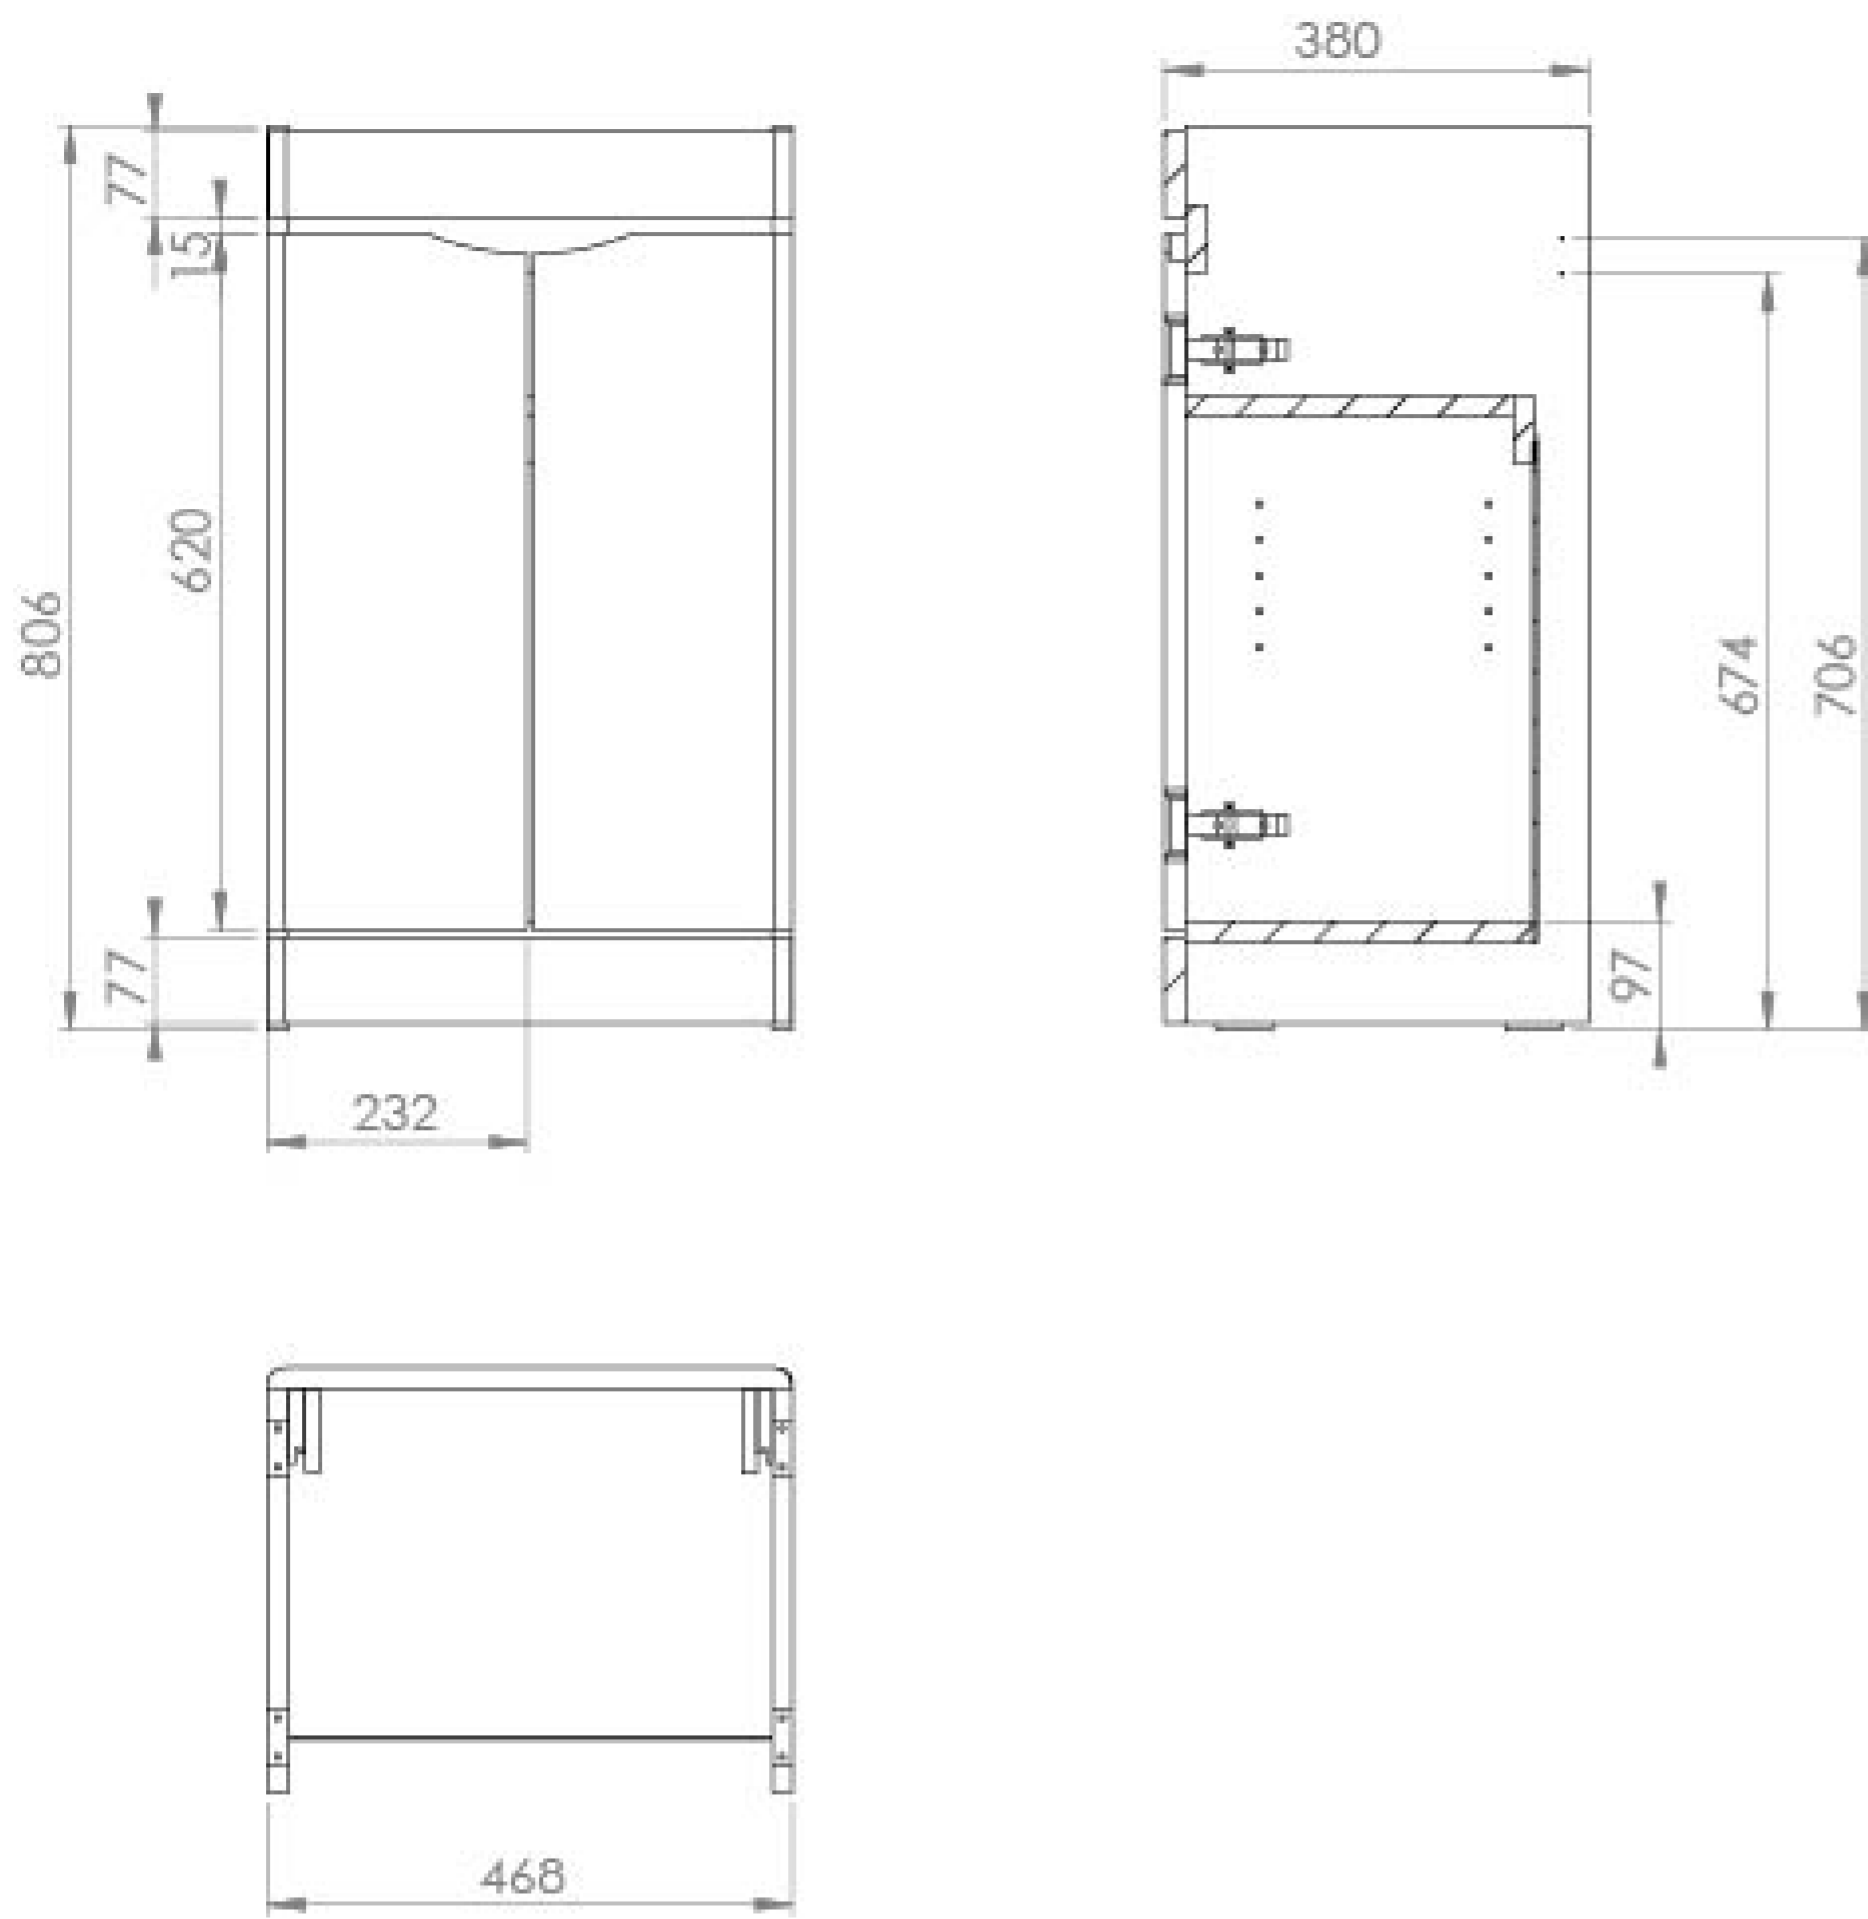

TECHNICAL DRAWING

Saneux reserves the right to alter the specifications and product range without prior notice. Dimensions are given as a guide only. Dimensions should not be used for surrounding furniture, fixtures and fittings until the product is on site.

<https://saneux.com/products/indigo-50cm-2-door-floor-standing-unit-gloss-white-1>