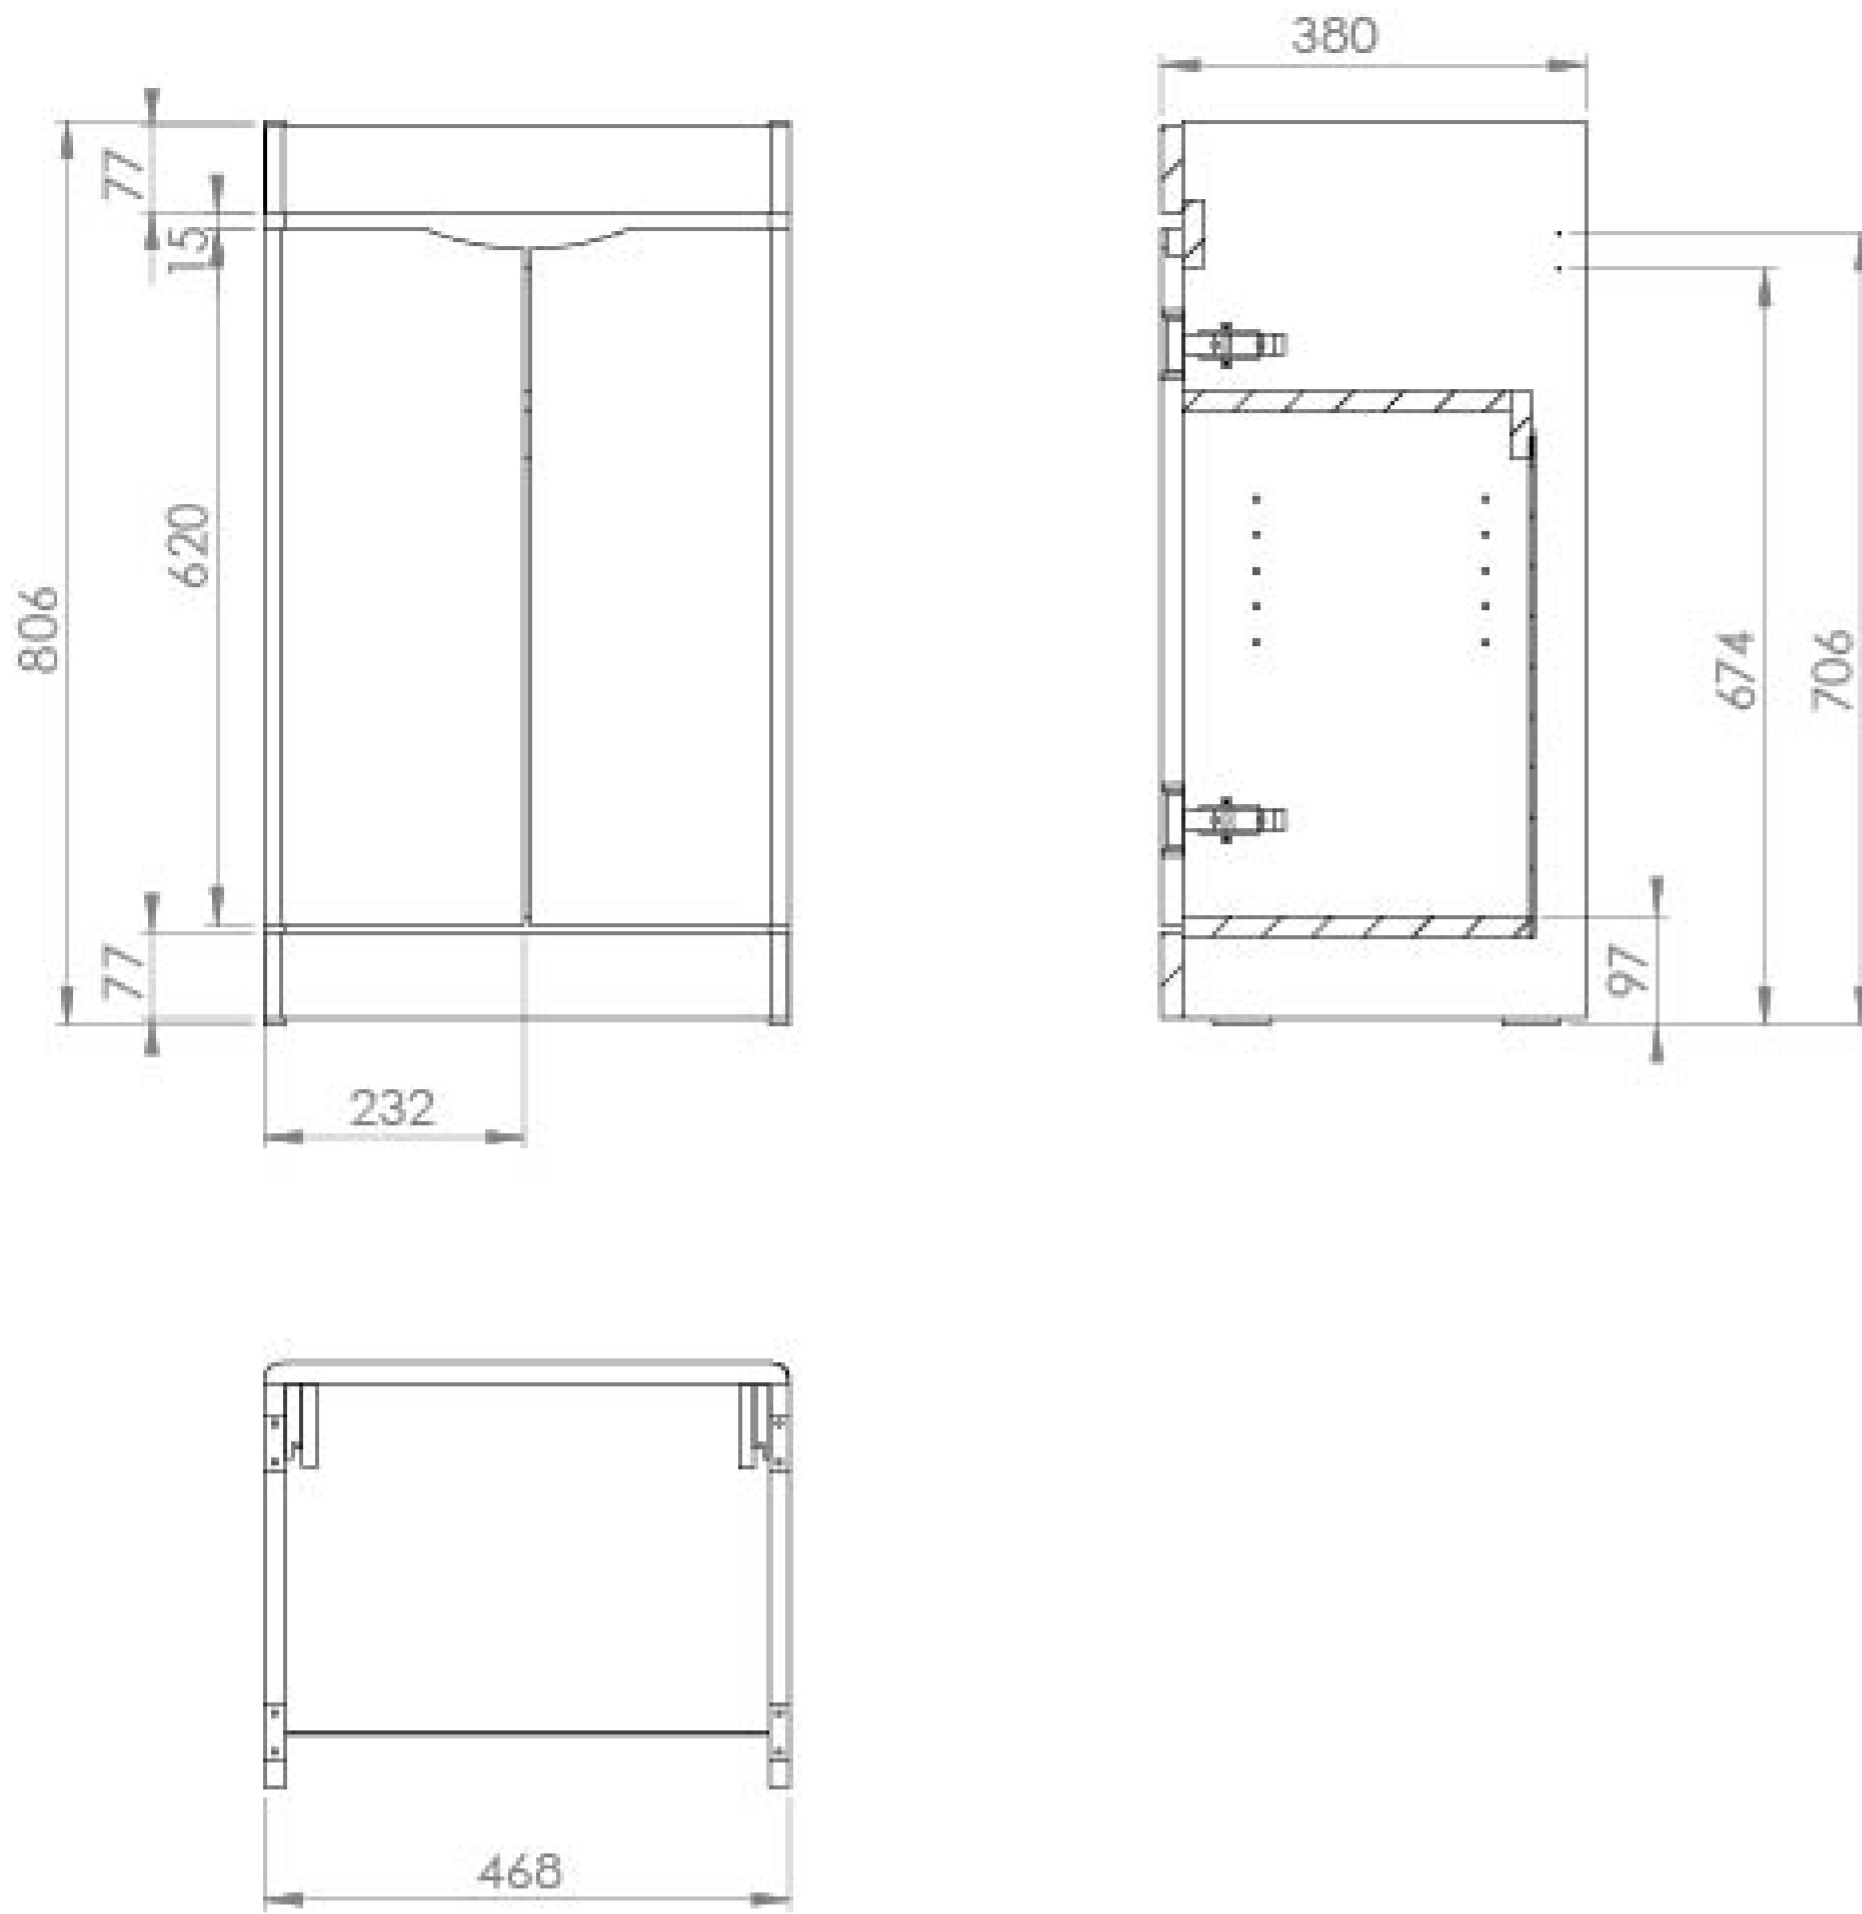

TECHNICAL DRAWING

Saneux reserves the right to alter the specifications and product range without prior notice. Dimensions are given as a guide only. Dimensions should not be used for surrounding furniture, fixtures and fittings until the product is on site.

<https://saneux.com/products/indigo-50cm-2-door-floor-standing-unit-gloss-white-1>