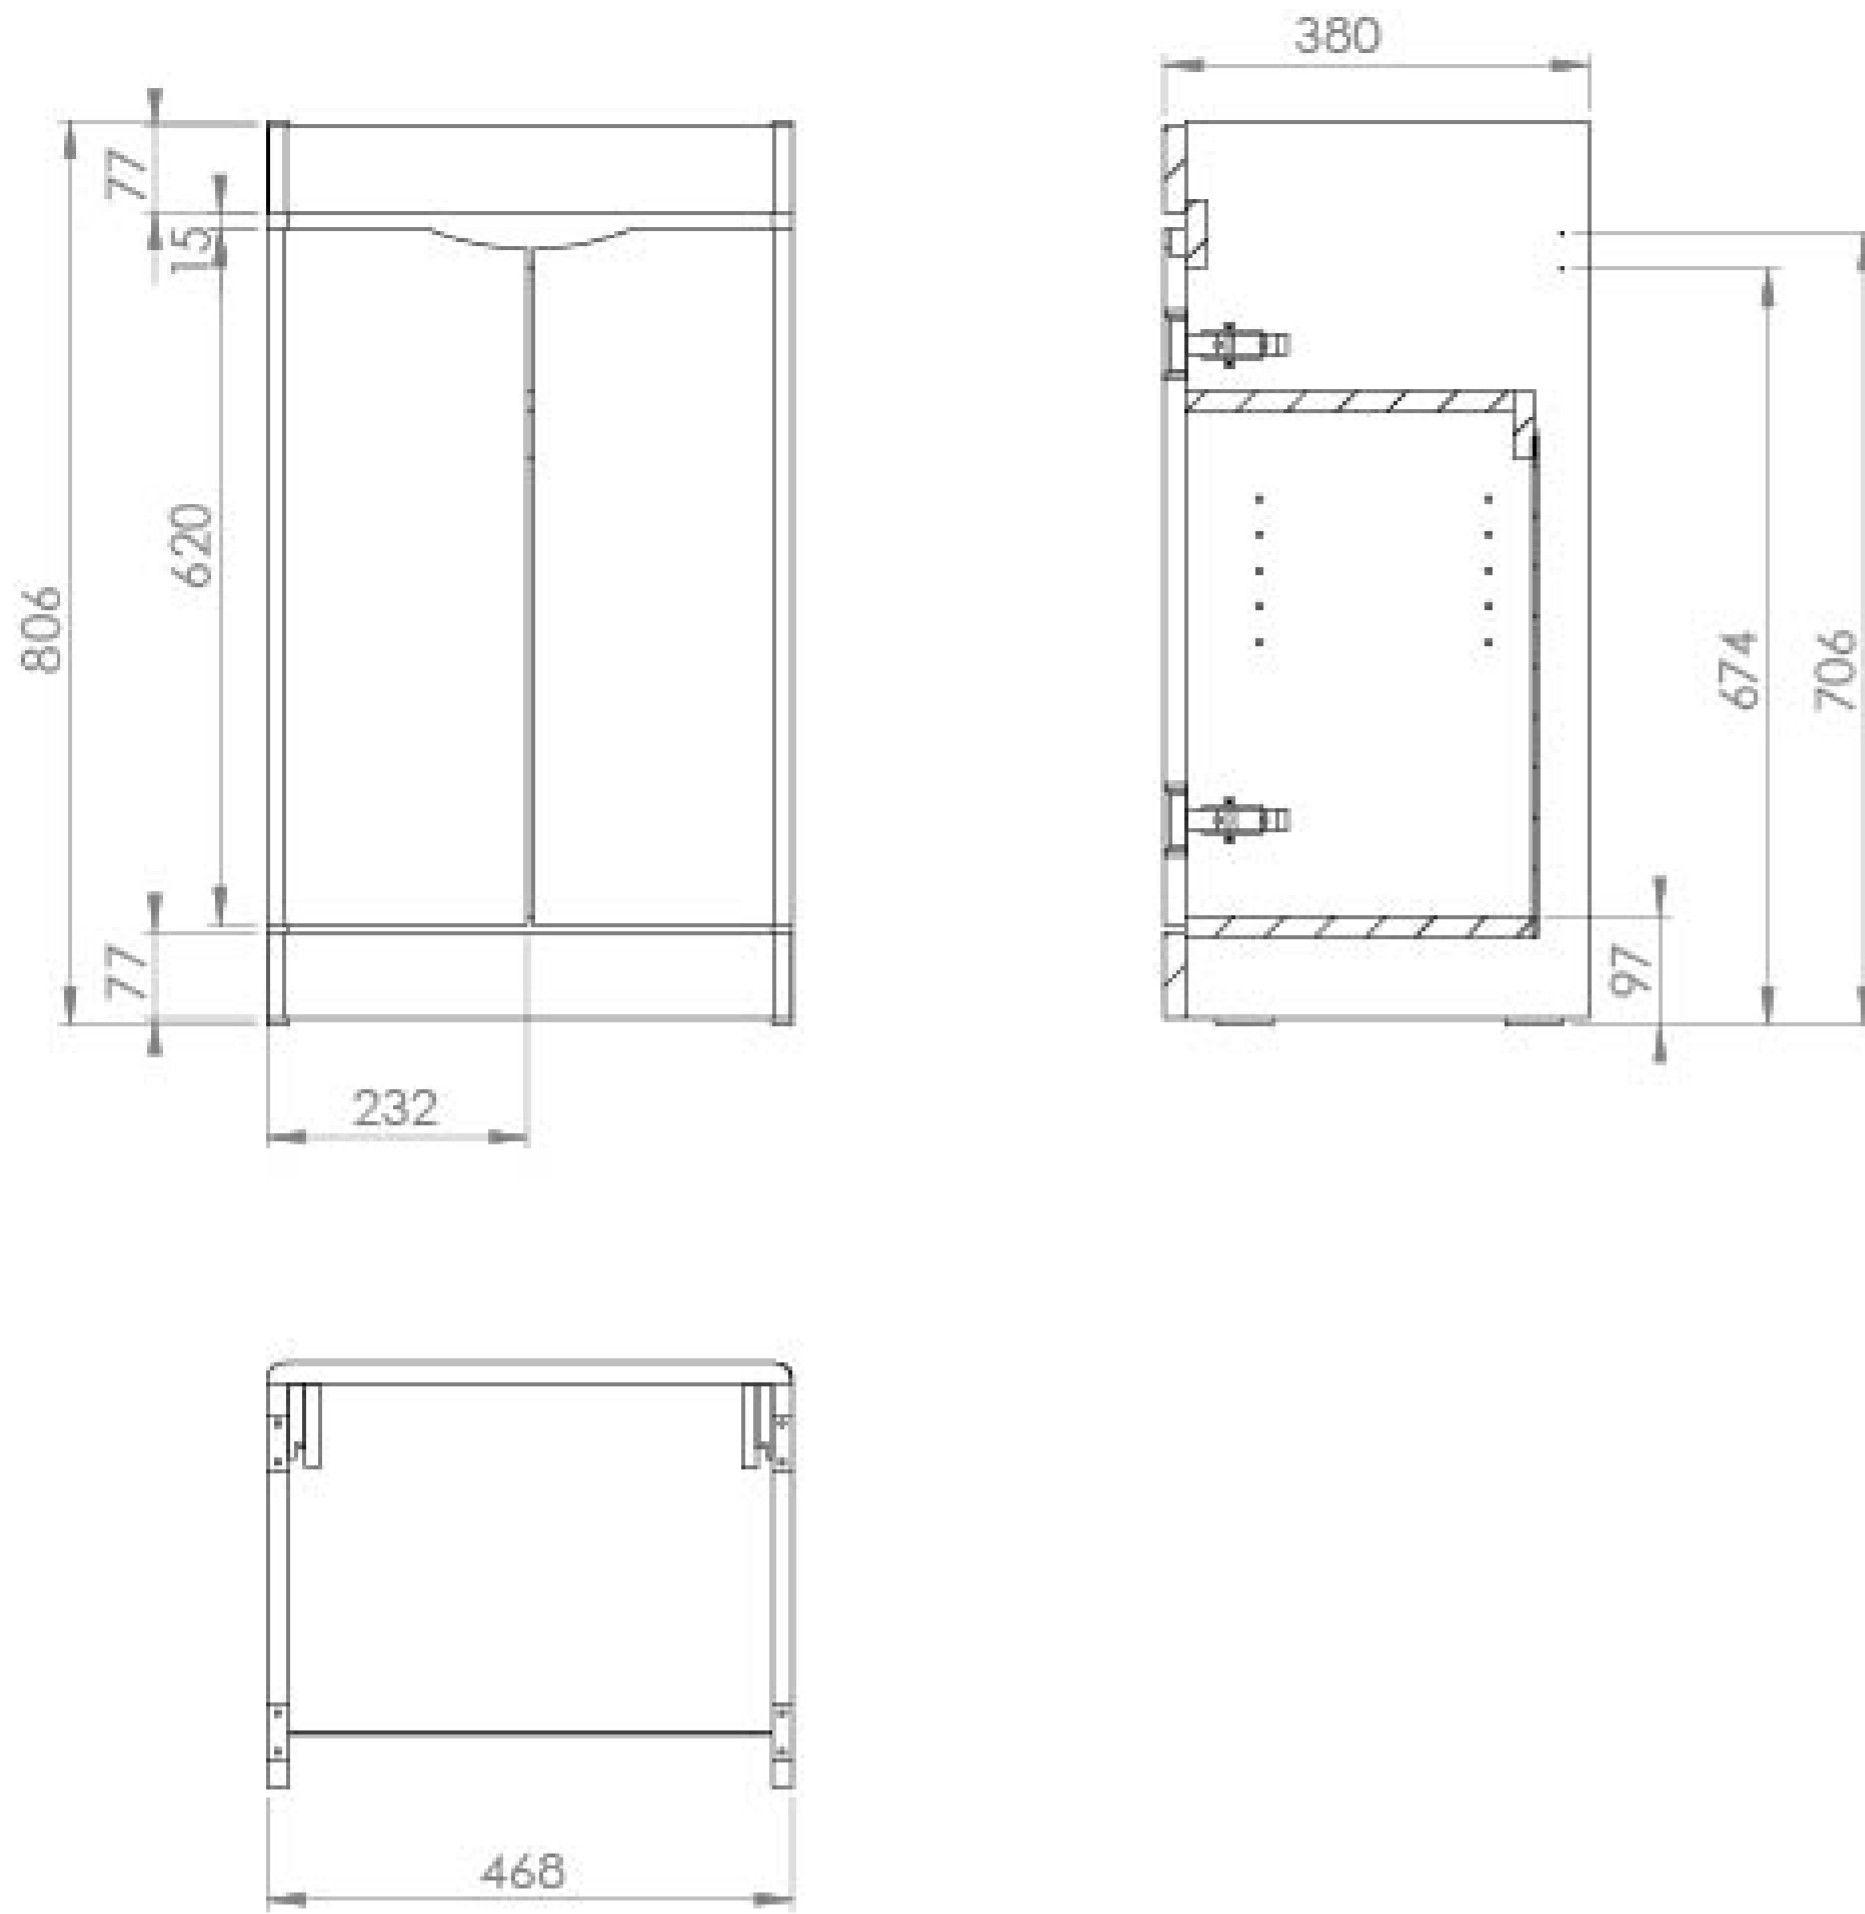

TECHNICAL DRAWING

Saneux reserves the right to alter the specifications and product range without prior notice. Dimensions are given as a guide only. Dimensions should not be used for surrounding furniture, fixtures and fittings until the product is on site.

<https://saneux.com/products/indigo-50cm-2-door-floor-standing-unit-gloss-white-1>