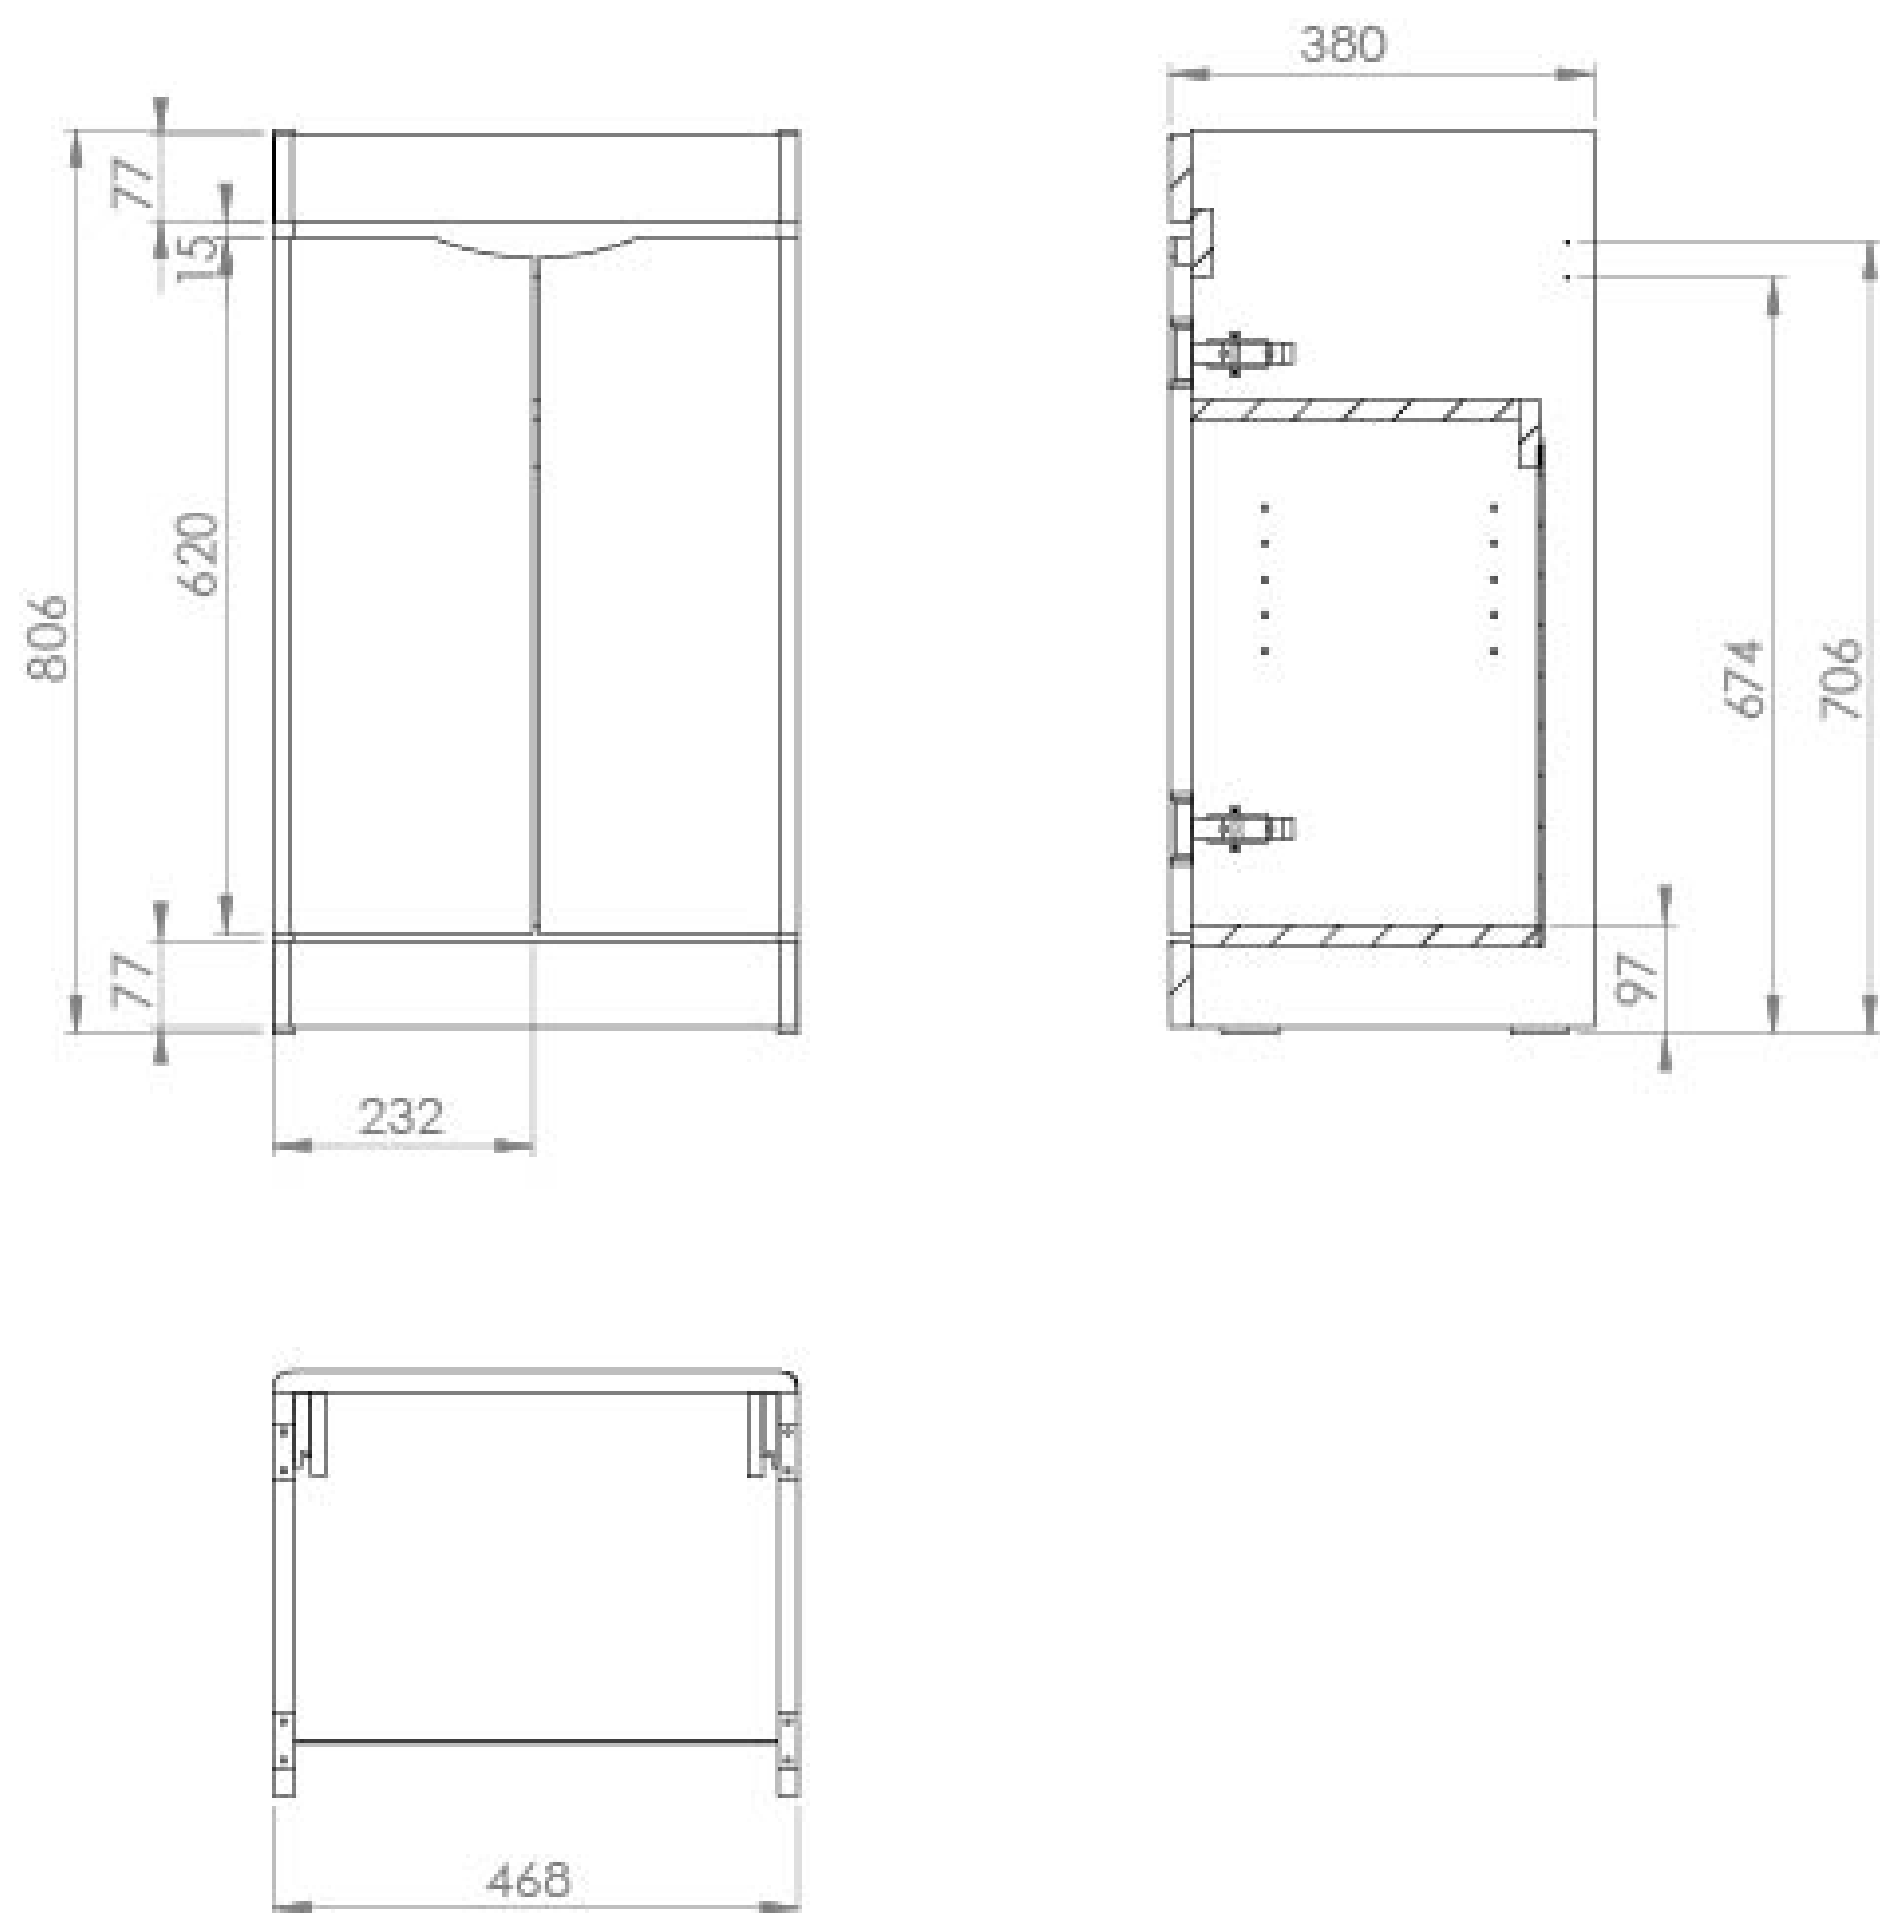

TECHNICAL DRAWING

Saneux reserves the right to alter the specifications and product range without prior notice. Dimensions are given as a guide only. Dimensions should not be used for surrounding furniture, fixtures and fittings until the product is on site.

<https://saneux.com/products/indigo-50cm-2-door-floor-standing-unit-gloss-white-1>