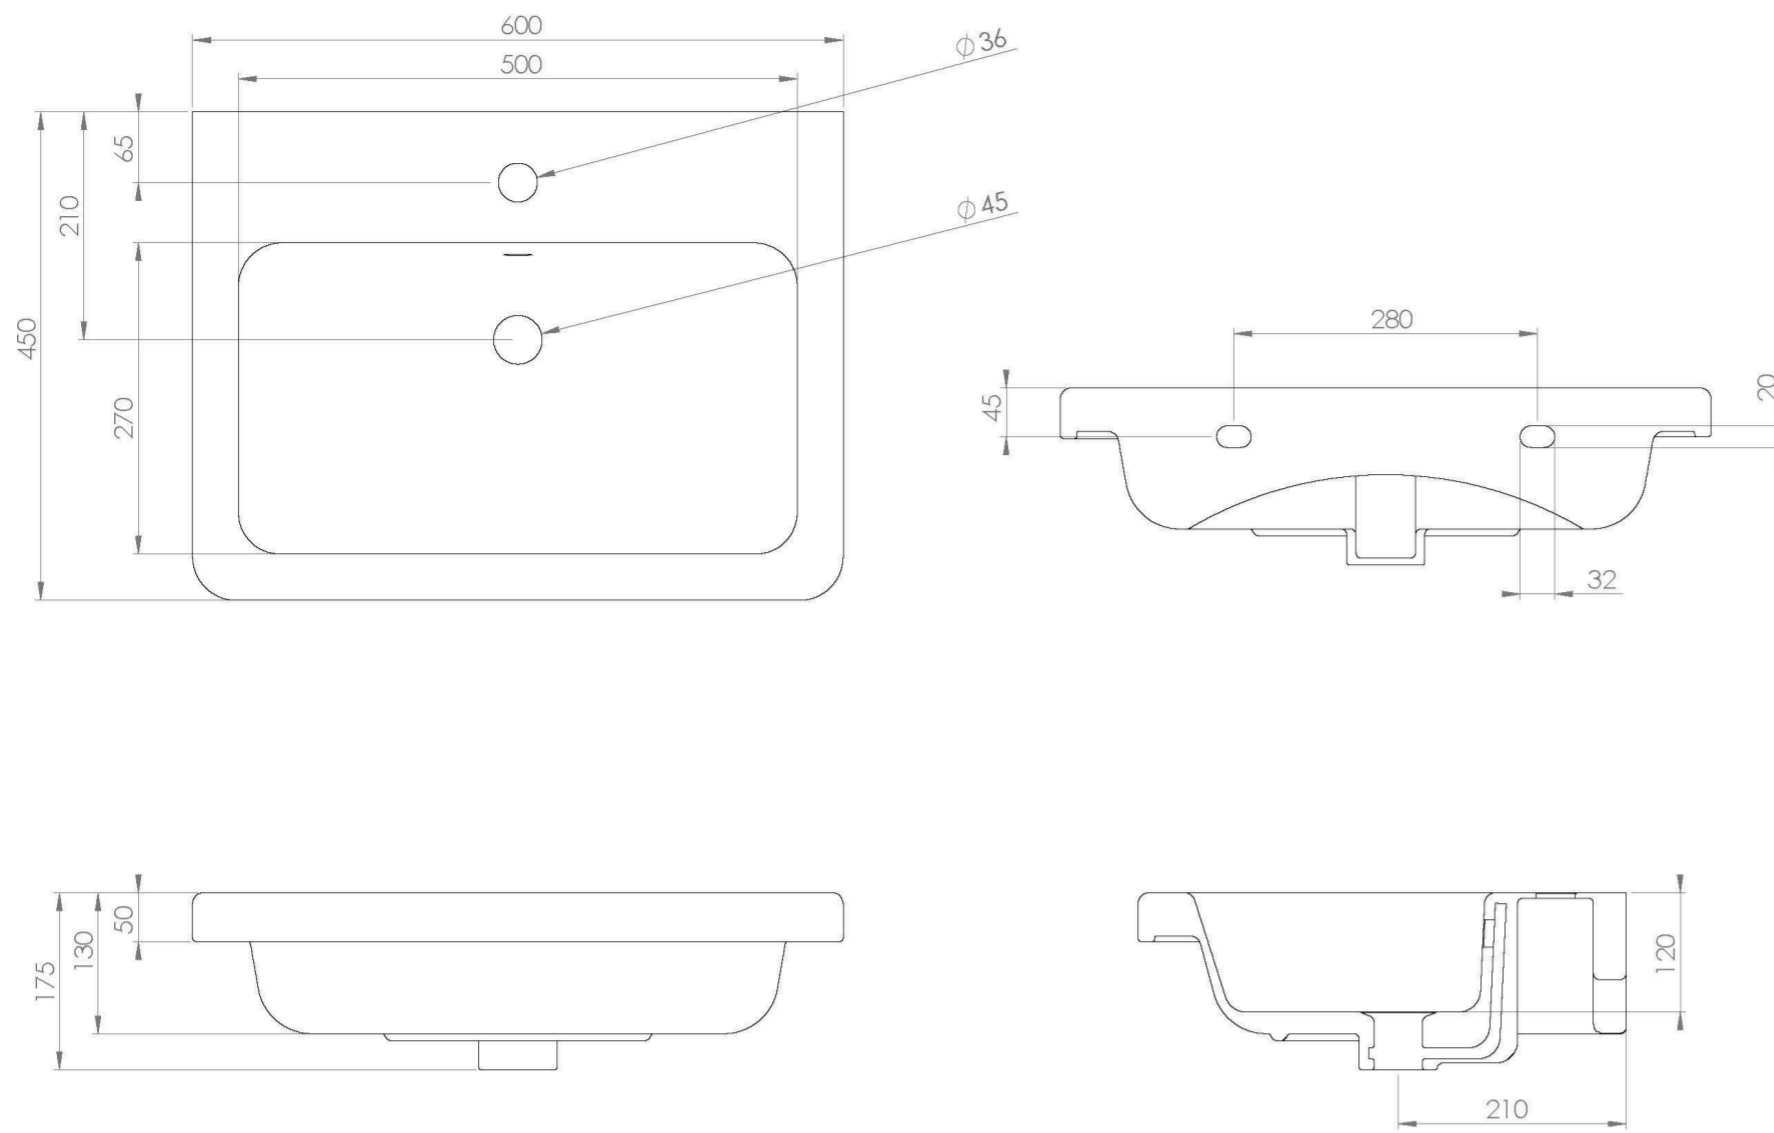

INDIGO 60X45CM WASHBASIN OTH

Product Code: IND060B.OTH

PRODUCT INFORMATION

Finish:	Gloss White
Height:	175mm
Width:	600mm
Depth:	450mm
Material	Ceramic
Weight	16.5kg
Overflow(s)	Yes
Overflow Position	Centre
Overflow Diameter	22mm
Compatible Overflows	OC01, OC02, OC03
Tap Holes	0 Tap Hole
Extra Tap Hole Options	3 tap holes
Recommended Waste Required	Slotted waste
Furniture Required For Installation?	Optional
Guarantee	Lifetime

DESCRIPTION

The INDIGO range of minimalistic yet practical basins & units can enhance the look and feel of your bathroom through its smooth curves and vast storage space.

The INDIGO 60x45cm no tap hole basin has a deep bowl to prevent splashing, plenty of ledge space, and works with the INDIGO 1 & 2 drawer and 2 door units in the same size.

*With an overflow.

TECHNICAL DRAWING

Saneux reserves the right to alter the specifications and product range without prior notice. Dimensions are given as a guide only. Dimensions should not be used for surrounding furniture, fixtures and fittings until the product is on site.

<https://saneux.com/products/indigo-60x45cm-washbasin-0th>