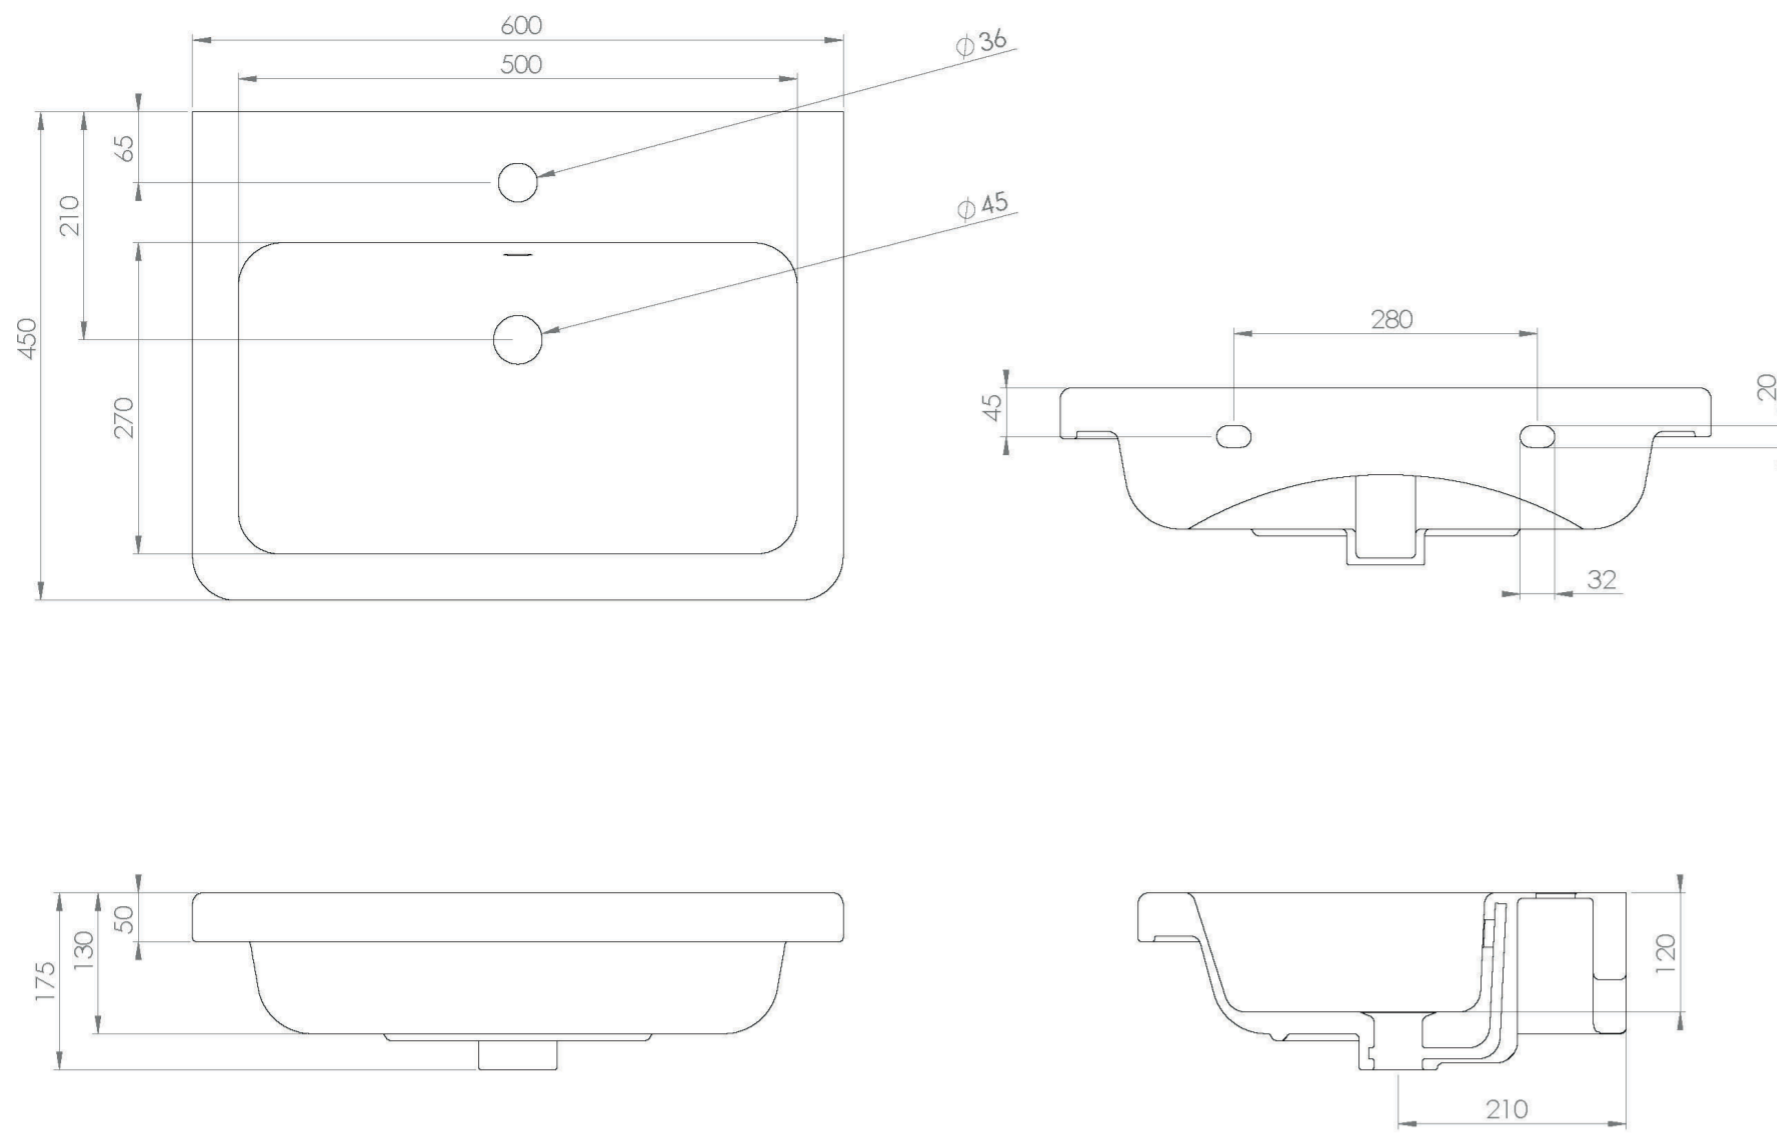

INDIGO 60X45CM WASHBASIN OTH

Product Code: IND060B.OTH

PRODUCT INFORMATION

Finish:	Gloss White
Height:	175mm
Width:	600mm
Depth:	450mm
Material	Ceramic
Weight	16.5kg
Overflow(s)	Yes
Overflow Position	Centre
Overflow Diameter	22mm
Compatible Overflows	OC01, OC02, OC03
Tap Holes	0 Tap Hole
Extra Tap Hole Options	3 tap holes
Recommended Waste Required	Slotted waste
Furniture Required For Installation?	Optional
Guarantee	Lifetime

DESCRIPTION

The INDIGO range of minimalistic yet practical basins & units can enhance the look and feel of your bathroom through its smooth curves and vast storage space.

The INDIGO 60x45cm no tap hole basin has a deep bowl to prevent splashing, plenty of ledge space, and works with the INDIGO 1 & 2 drawer and 2 door units in the same size.

*With an overflow.

TECHNICAL DRAWING

Saneux reserves the right to alter the specifications and product range without prior notice. Dimensions are given as a guide only. Dimensions should not be used for surrounding furniture, fixtures and fittings until the product is on site.

<https://saneux.com/products/indigo-60x45cm-washbasin-0th>