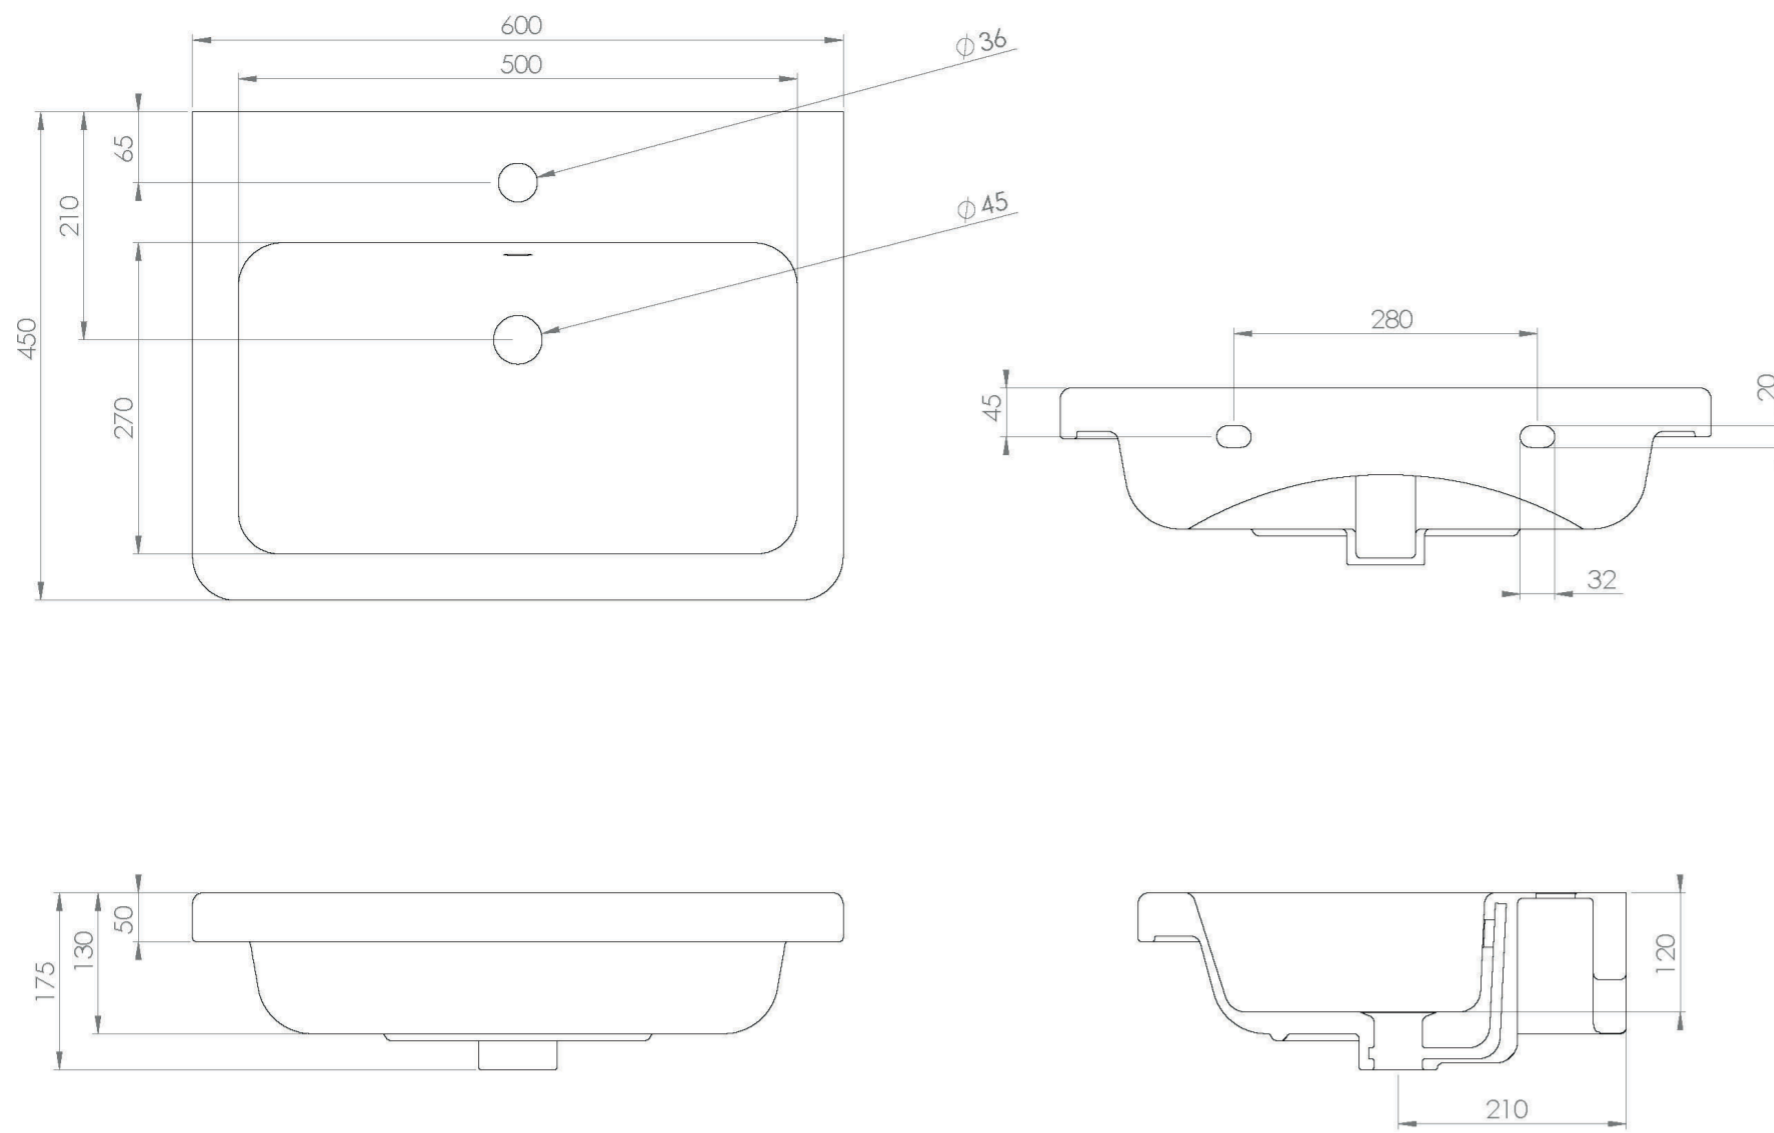

TECHNICAL DRAWING

Saneux reserves the right to alter the specifications and product range without prior notice. Dimensions are given as a guide only. Dimensions should not be used for surrounding furniture, fixtures and fittings until the product is on site.

<https://saneux.com/products/indigo-60x45cm-washbasin-1th>