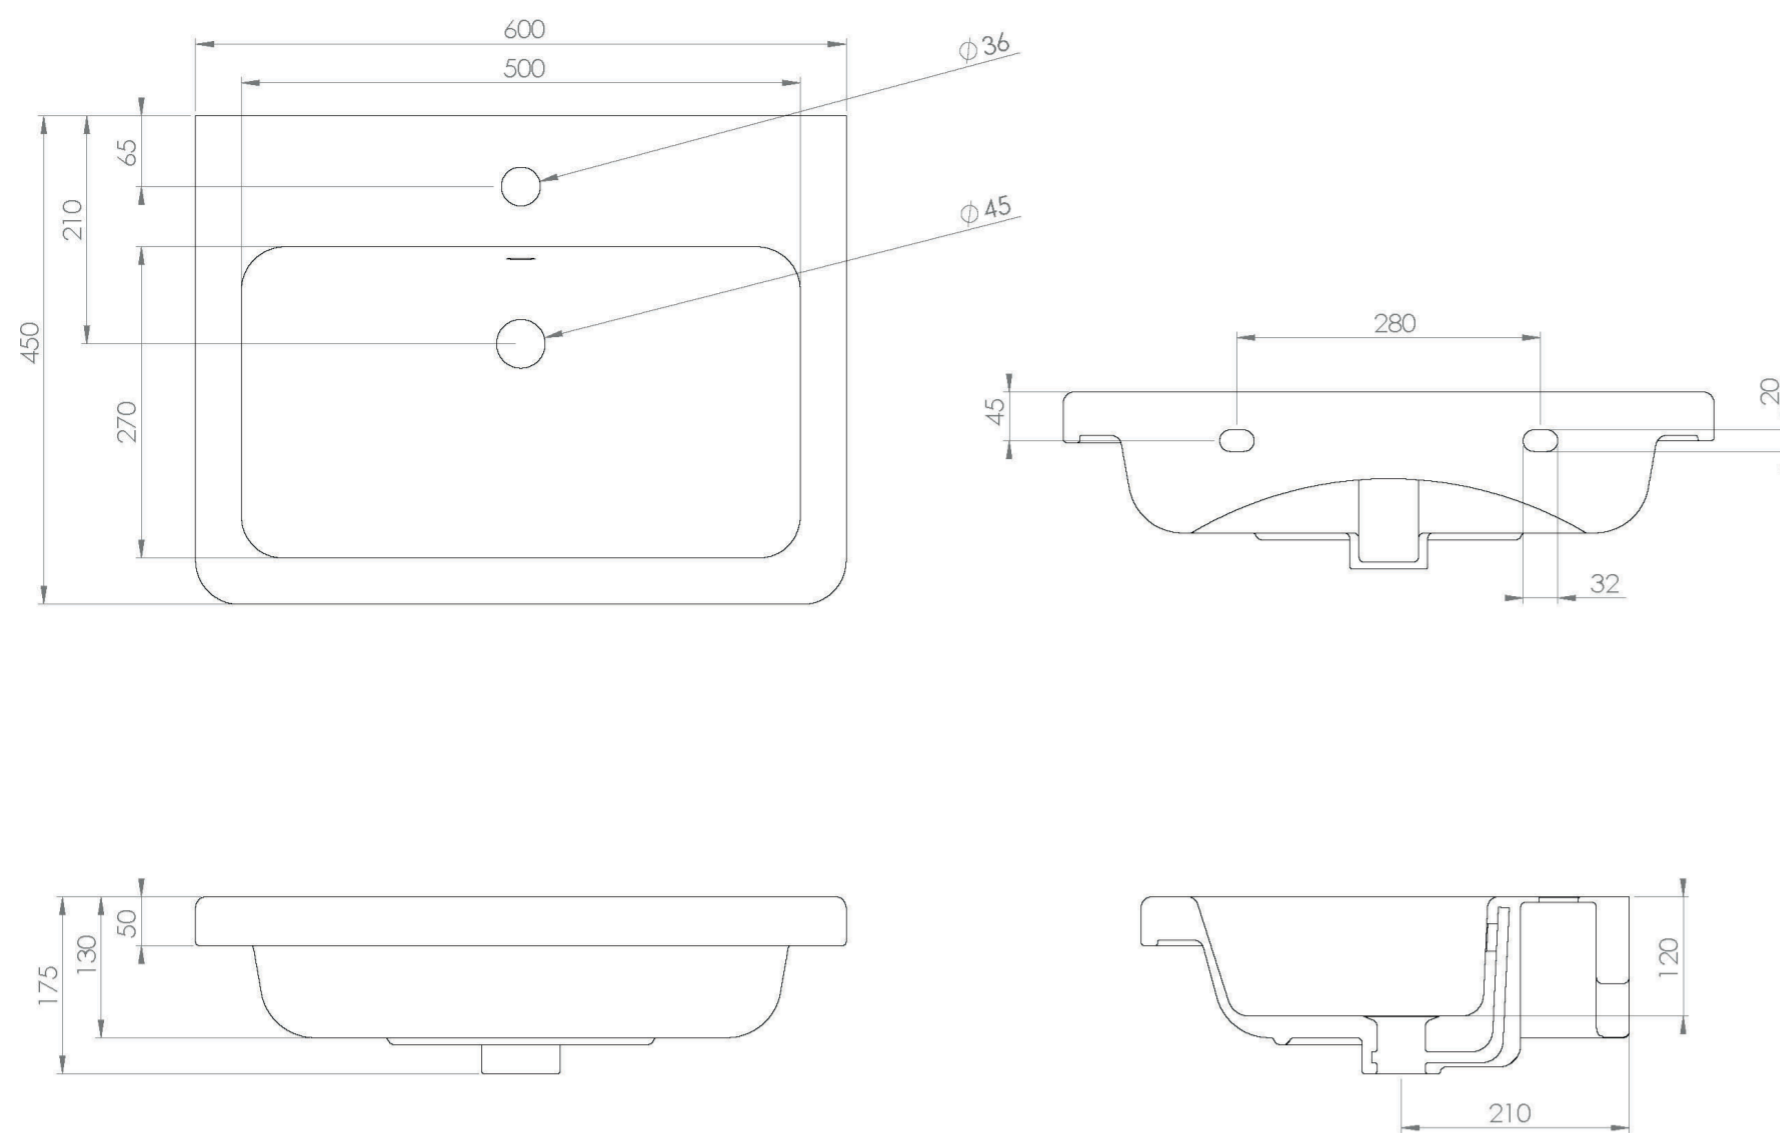

INDIGO 60X45CM WASHBASIN 1TH

Product Code: IND060B

PRODUCT INFORMATION

Finish:	Gloss White
Height:	175mm
Width:	600mm
Depth:	450mm
Material	Ceramic
Weight	16.5kg
Overflow(s)	Yes
Overflow Position	Centre
Overflow Diameter	22mm
Compatible Overflows	OC01, OC02, OC03
Tap Holes	1 Tap Hole
Tap Hole Position	Centre
Extra Tap Hole Options	2 tap holes
Recommended Waste Required	Slotted waste
Furniture Required For Installation?	Optional
Guarantee	Lifetime

DESCRIPTION

The INDIGO range of minimalistic yet practical basins & units can enhance the look and feel of your bathroom through its smooth curves and vast storage space.

The INDIGO 60x45cm 1 tap hole basin has a deep bowl to prevent splashing, plenty of ledge space, and works with the INDIGO 1 & 2 drawer and 2 door units in the same size.

*With an overflow.

TECHNICAL DRAWING

Saneux reserves the right to alter the specifications and product range without prior notice. Dimensions are given as a guide only. Dimensions should not be used for surrounding furniture, fixtures and fittings until the product is on site.

<https://saneux.com/products/indigo-60x45cm-washbasin-1th>