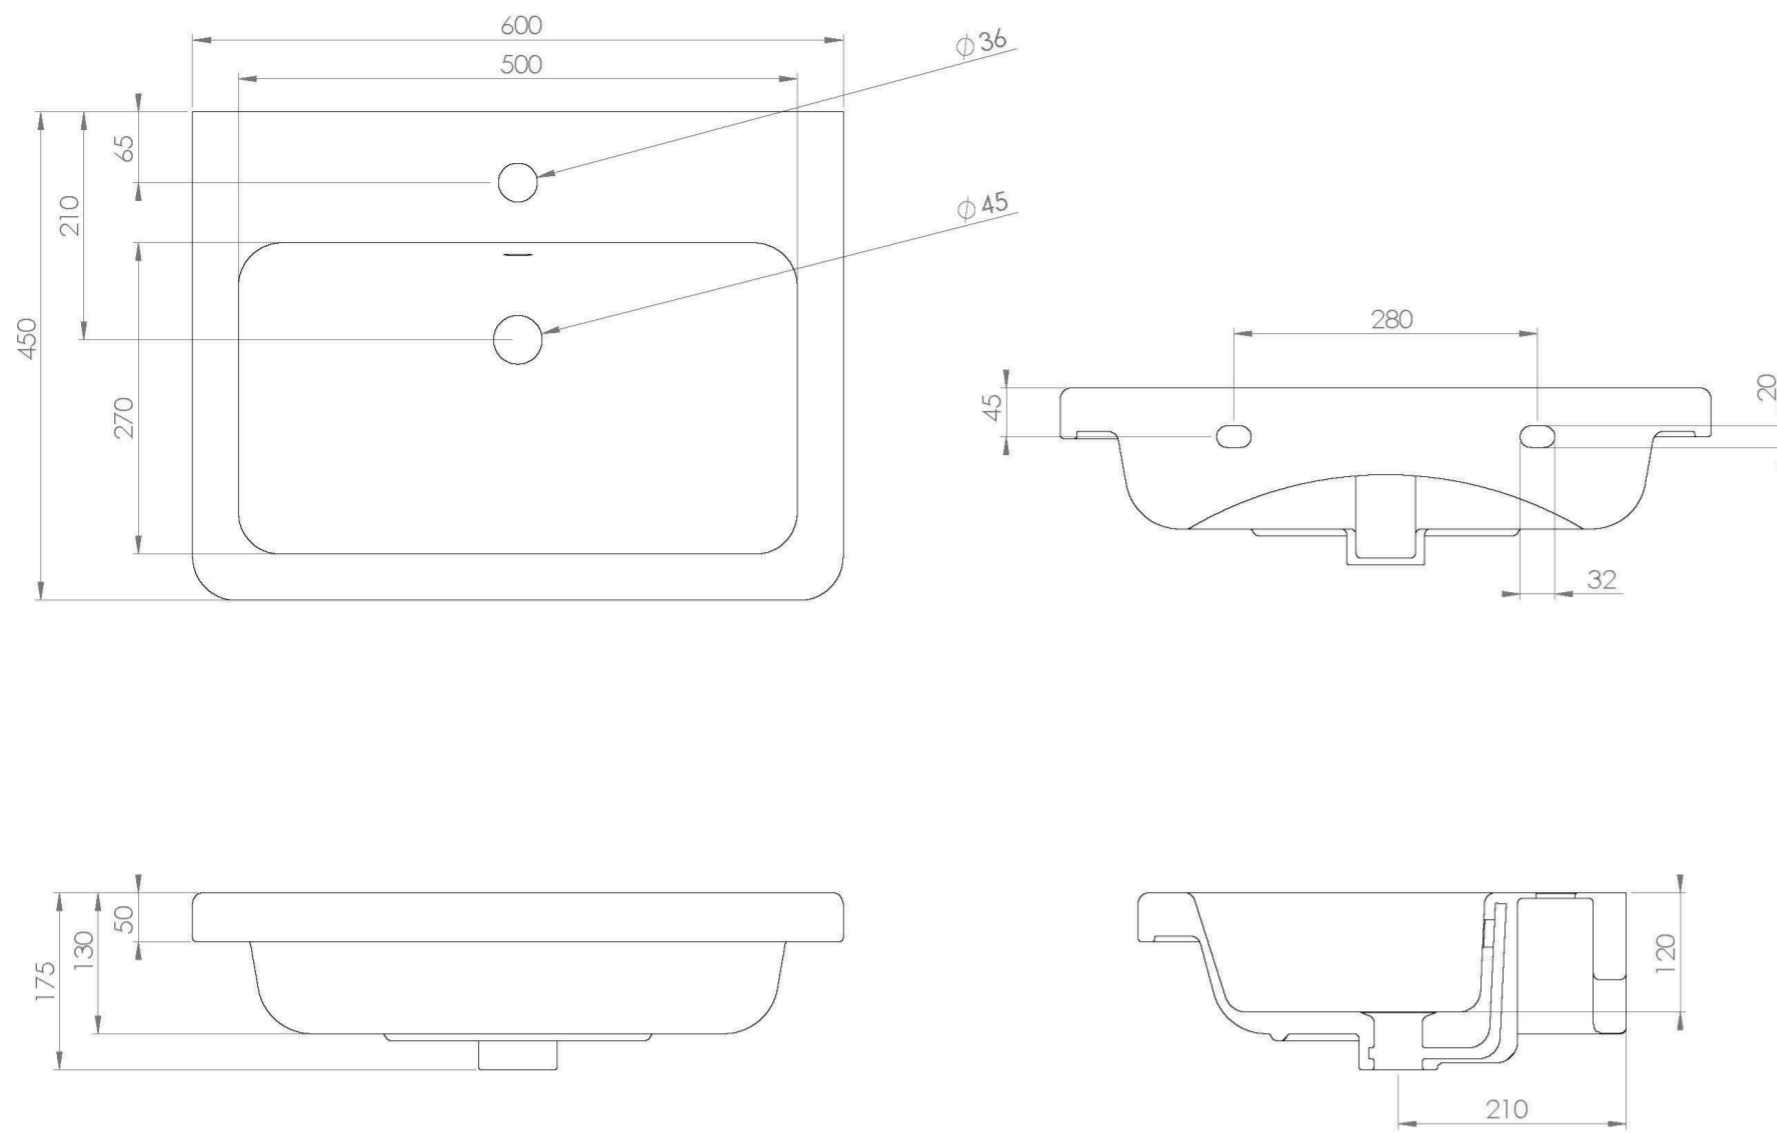

INDIGO 60X45CM WASHBASIN 1TH

Product Code: IND060B

PRODUCT INFORMATION

Finish:	Gloss White
Height:	175mm
Width:	600mm
Depth:	450mm
Material	Ceramic
Weight	16.5kg
Overflow(s)	Yes
Overflow Position	Centre
Overflow Diameter	22mm
Compatible Overflows	OC01, OC02, OC03
Tap Holes	1 Tap Hole
Tap Hole Position	Centre
Extra Tap Hole Options	2 tap holes
Recommended Waste Required	Slotted waste
Furniture Required For Installation?	Optional
Guarantee	Lifetime

DESCRIPTION

The INDIGO range of minimalistic yet practical basins & units can enhance the look and feel of your bathroom through its smooth curves and vast storage space.

The INDIGO 60x45cm 1 tap hole basin has a deep bowl to prevent splashing, plenty of ledge space, and works with the INDIGO 1 & 2 drawer and 2 door units in the same size.

*With an overflow.

TECHNICAL DRAWING

Saneux reserves the right to alter the specifications and product range without prior notice. Dimensions are given as a guide only. Dimensions should not be used for surrounding furniture, fixtures and fittings until the product is on site.

<https://saneux.com/products/indigo-60x45cm-washbasin-1th>