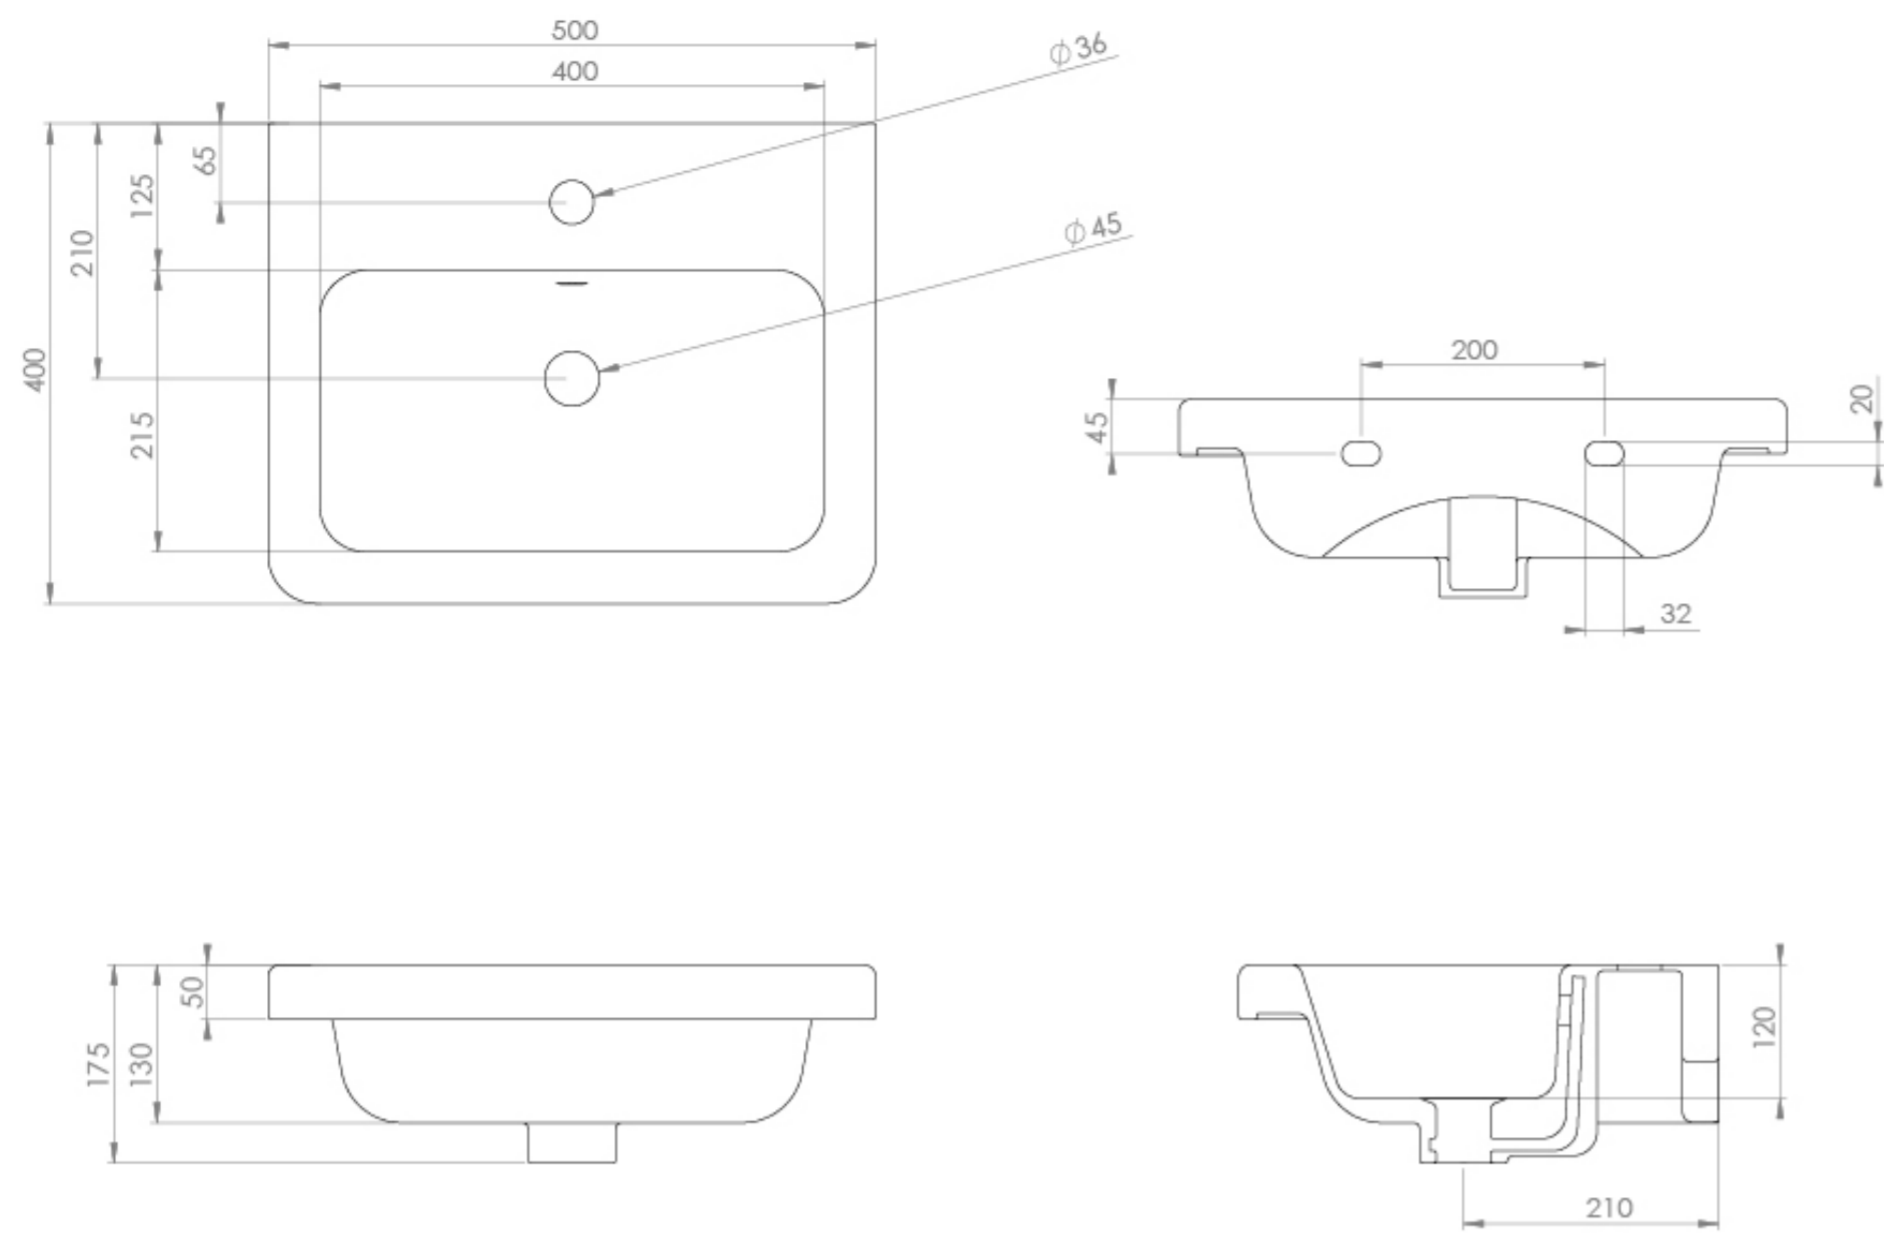

INDIGO 50X40CM WASHBASIN OTH

Product Code: IND050B.OTH

 PRODUCT INFORMATION

Finish:	Gloss White
Height:	175mm
Width:	500mm
Depth:	400mm
Material	Ceramic
Weight	12.5kg
Overflow(s)	Yes
Overflow Position	Centre
Overflow Diameter	22mm
Compatible Overflows	OC01, OC02, OC03
Tap Holes	0 Tap Hole
Extra Tap Hole Options	3 tap holes
Recommended Waste Required	Slotted waste
Furniture Required For Installation?	Optional
Guarantee	Lifetime

 DESCRIPTION

The INDIGO range of minimalistic yet practical basins & units can enhance the look and feel of your bathroom through its smooth curves and vast storage space.

The INDIGO 50x40cm no tap hole basin has a deep bowl to prevent splashing, plenty of ledge space, and works with the INDIGO 1 & 2 drawer and 2 door units in the same size.

*With an overflow.

TECHNICAL DRAWING

Saneux reserves the right to alter the specifications and product range without prior notice. Dimensions are given as a guide only. Dimensions should not be used for surrounding furniture, fixtures and fittings until the product is on site.

<https://saneux.com/products/indigo-50x40cm-washbasin-0th>