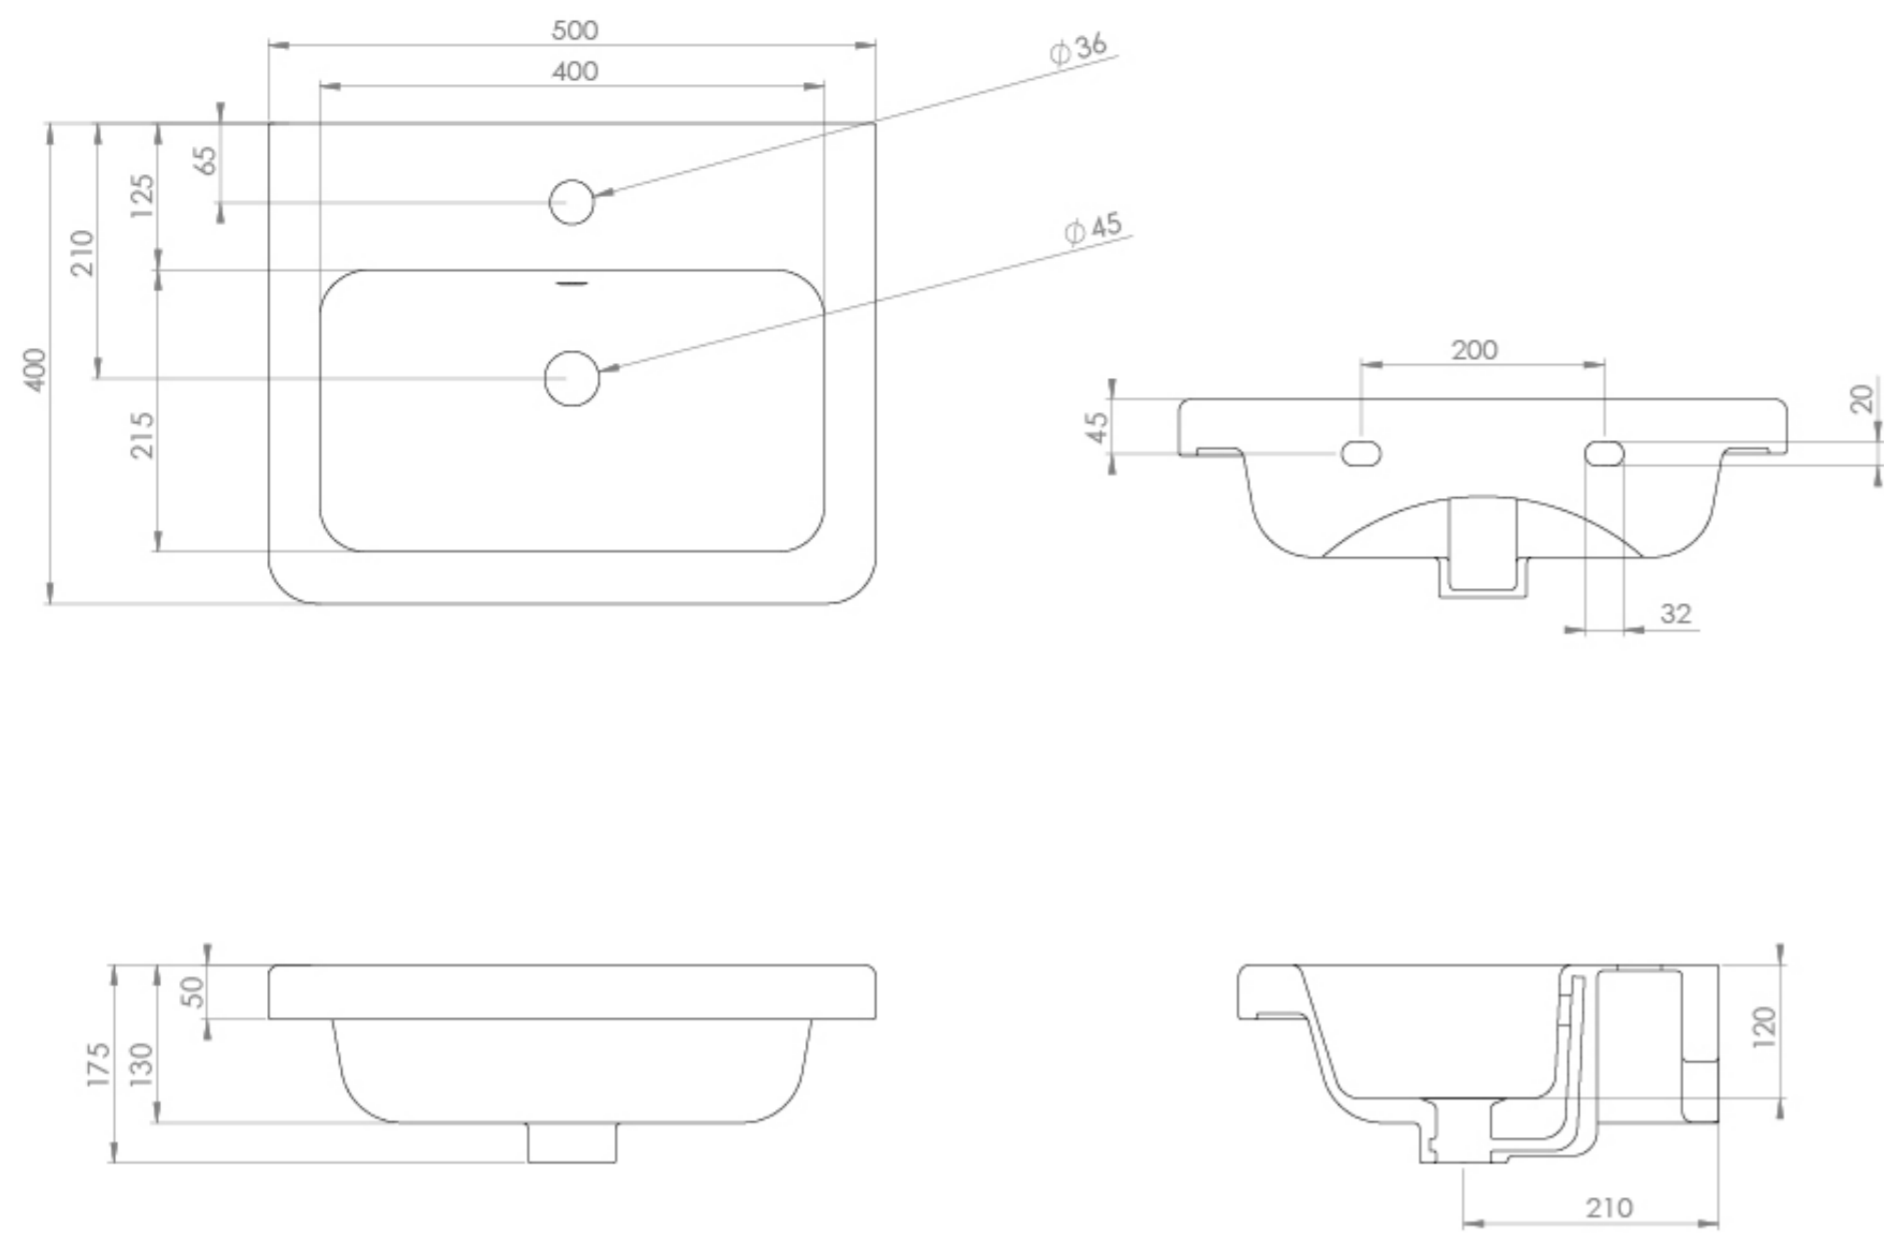

INDIGO 50X40CM WASHBASIN OTH

Product Code: IND050B.OTH

PRODUCT INFORMATION

Finish:	Gloss White
Height:	175mm
Width:	500mm
Depth:	400mm
Material	Ceramic
Weight	12.5kg
Overflow(s)	Yes
Overflow Position	Centre
Overflow Diameter	22mm
Compatible Overflows	OC01, OC02, OC03
Tap Holes	0 Tap Hole
Extra Tap Hole Options	3 tap holes
Recommended Waste Required	Slotted waste
Furniture Required For Installation?	Optional
Guarantee	Lifetime

DESCRIPTION

The INDIGO range of minimalistic yet practical basins & units can enhance the look and feel of your bathroom through its smooth curves and vast storage space.

The INDIGO 50x40cm no tap hole basin has a deep bowl to prevent splashing, plenty of ledge space, and works with the INDIGO 1 & 2 drawer and 2 door units in the same size.

*With an overflow.

TECHNICAL DRAWING

Saneux reserves the right to alter the specifications and product range without prior notice. Dimensions are given as a guide only. Dimensions should not be used for surrounding furniture, fixtures and fittings until the product is on site.

<https://saneux.com/products/indigo-50x40cm-washbasin-0th>