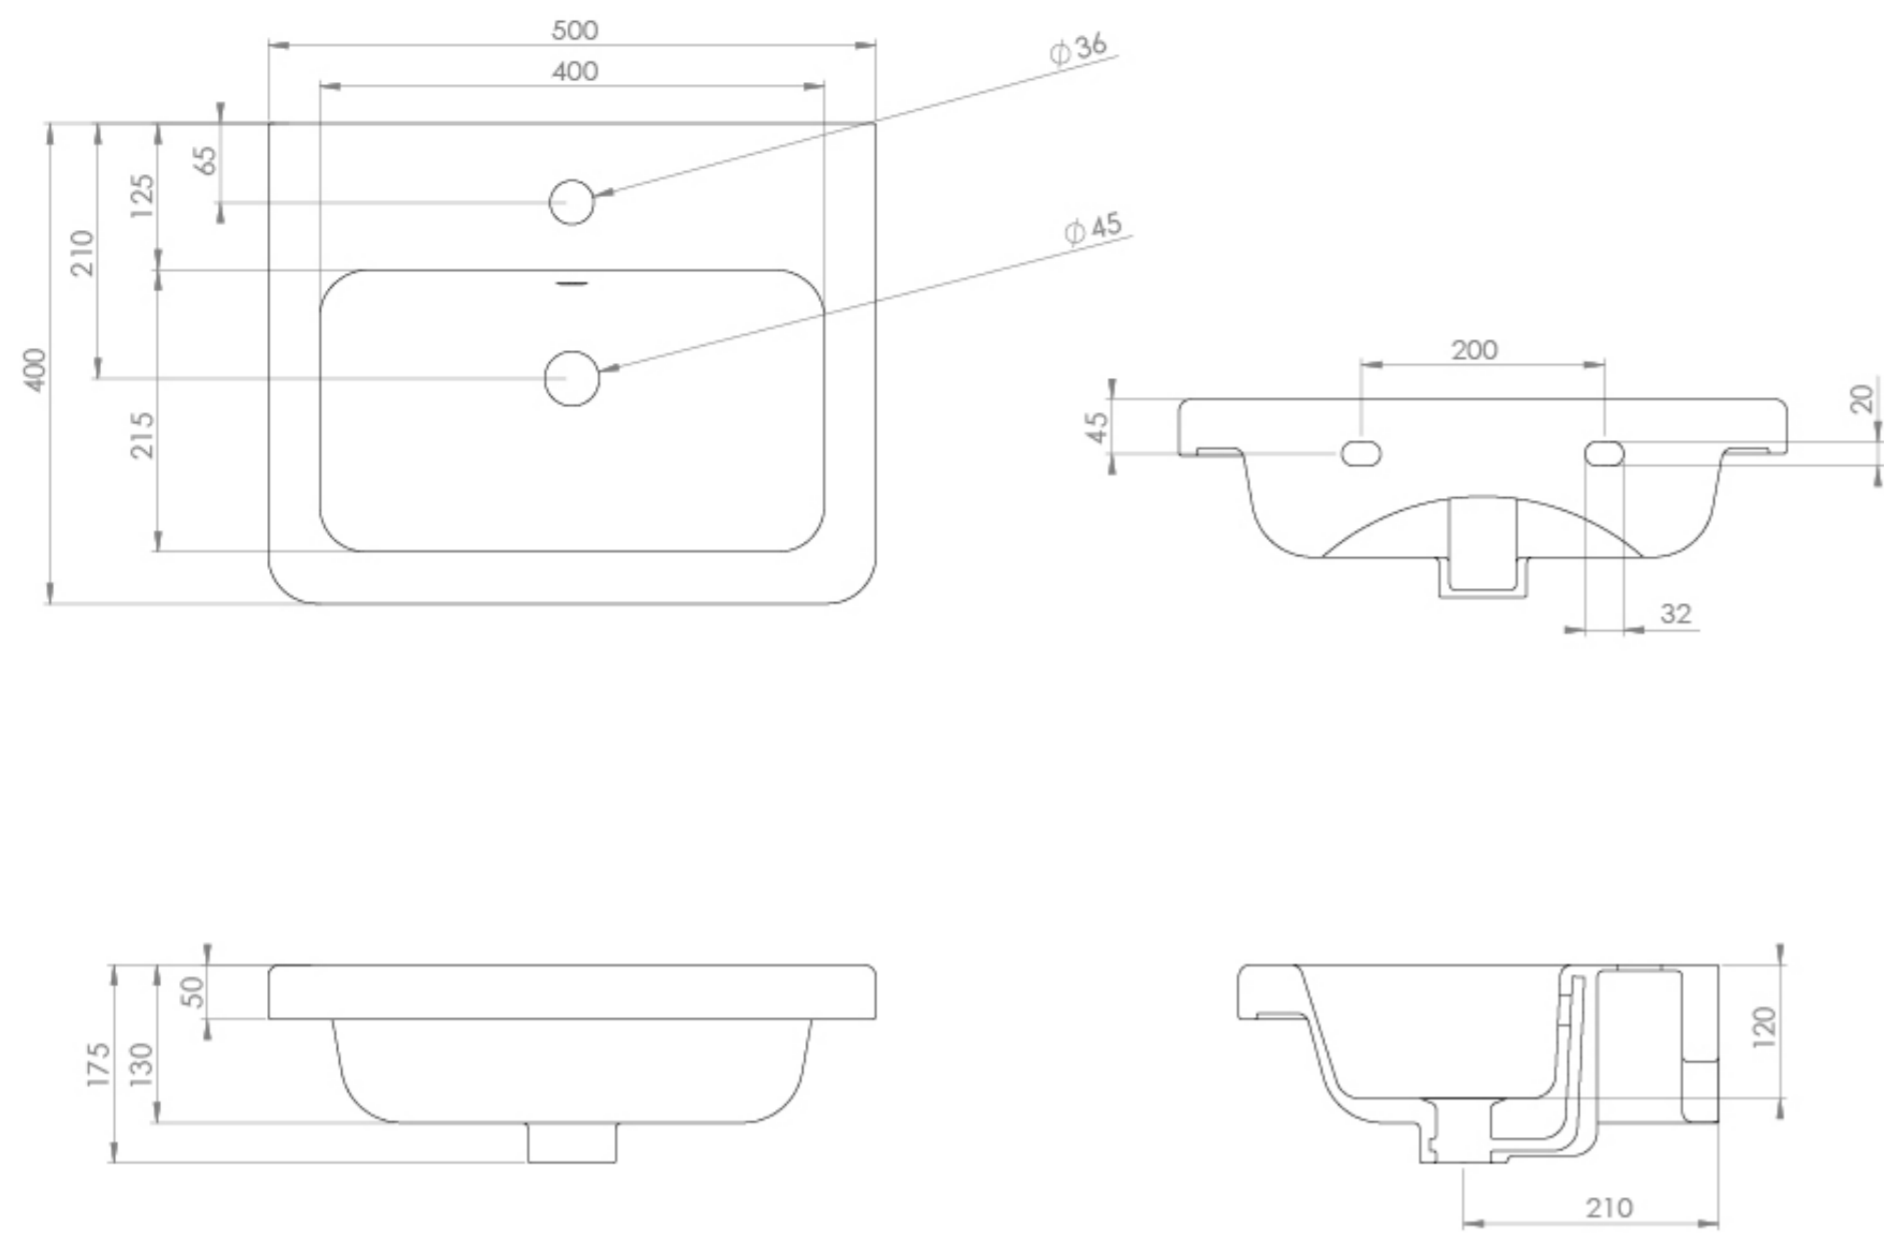

INDIGO 50X40CM WASHBASIN 1TH

Product Code: IND050B

 PRODUCT INFORMATION

Finish:	Gloss White
Height:	175mm
Width:	500mm
Depth:	400mm
Material	Ceramic
Weight	12.6kg
Overflow(s)	Yes
Overflow Position	Centre
Overflow Diameter	22mm
Compatible Overflows	OC01, OC02, OC03
Tap Holes	1 Tap Hole
Tap Hole Position	Centre
Extra Tap Hole Options	2 tap holes
Recommended Waste Required	Slotted waste
Furniture Required For Installation?	Optional
Guarantee	Lifetime

 DESCRIPTION

The INDIGO range of minimalistic yet practical basins & units can enhance the look and feel of your bathroom through its smooth curves and vast storage space.

The INDIGO 50x40cm 1 tap hole basin has a deep bowl to prevent splashing, plenty of ledge space, and works with the INDIGO 1 & 2 drawer and 2 door units in the same size.

*With an overflow.

TECHNICAL DRAWING

Saneux reserves the right to alter the specifications and product range without prior notice. Dimensions are given as a guide only. Dimensions should not be used for surrounding furniture, fixtures and fittings until the product is on site.

<https://saneux.com/products/indigo-50x40cm-washbasin-lth>