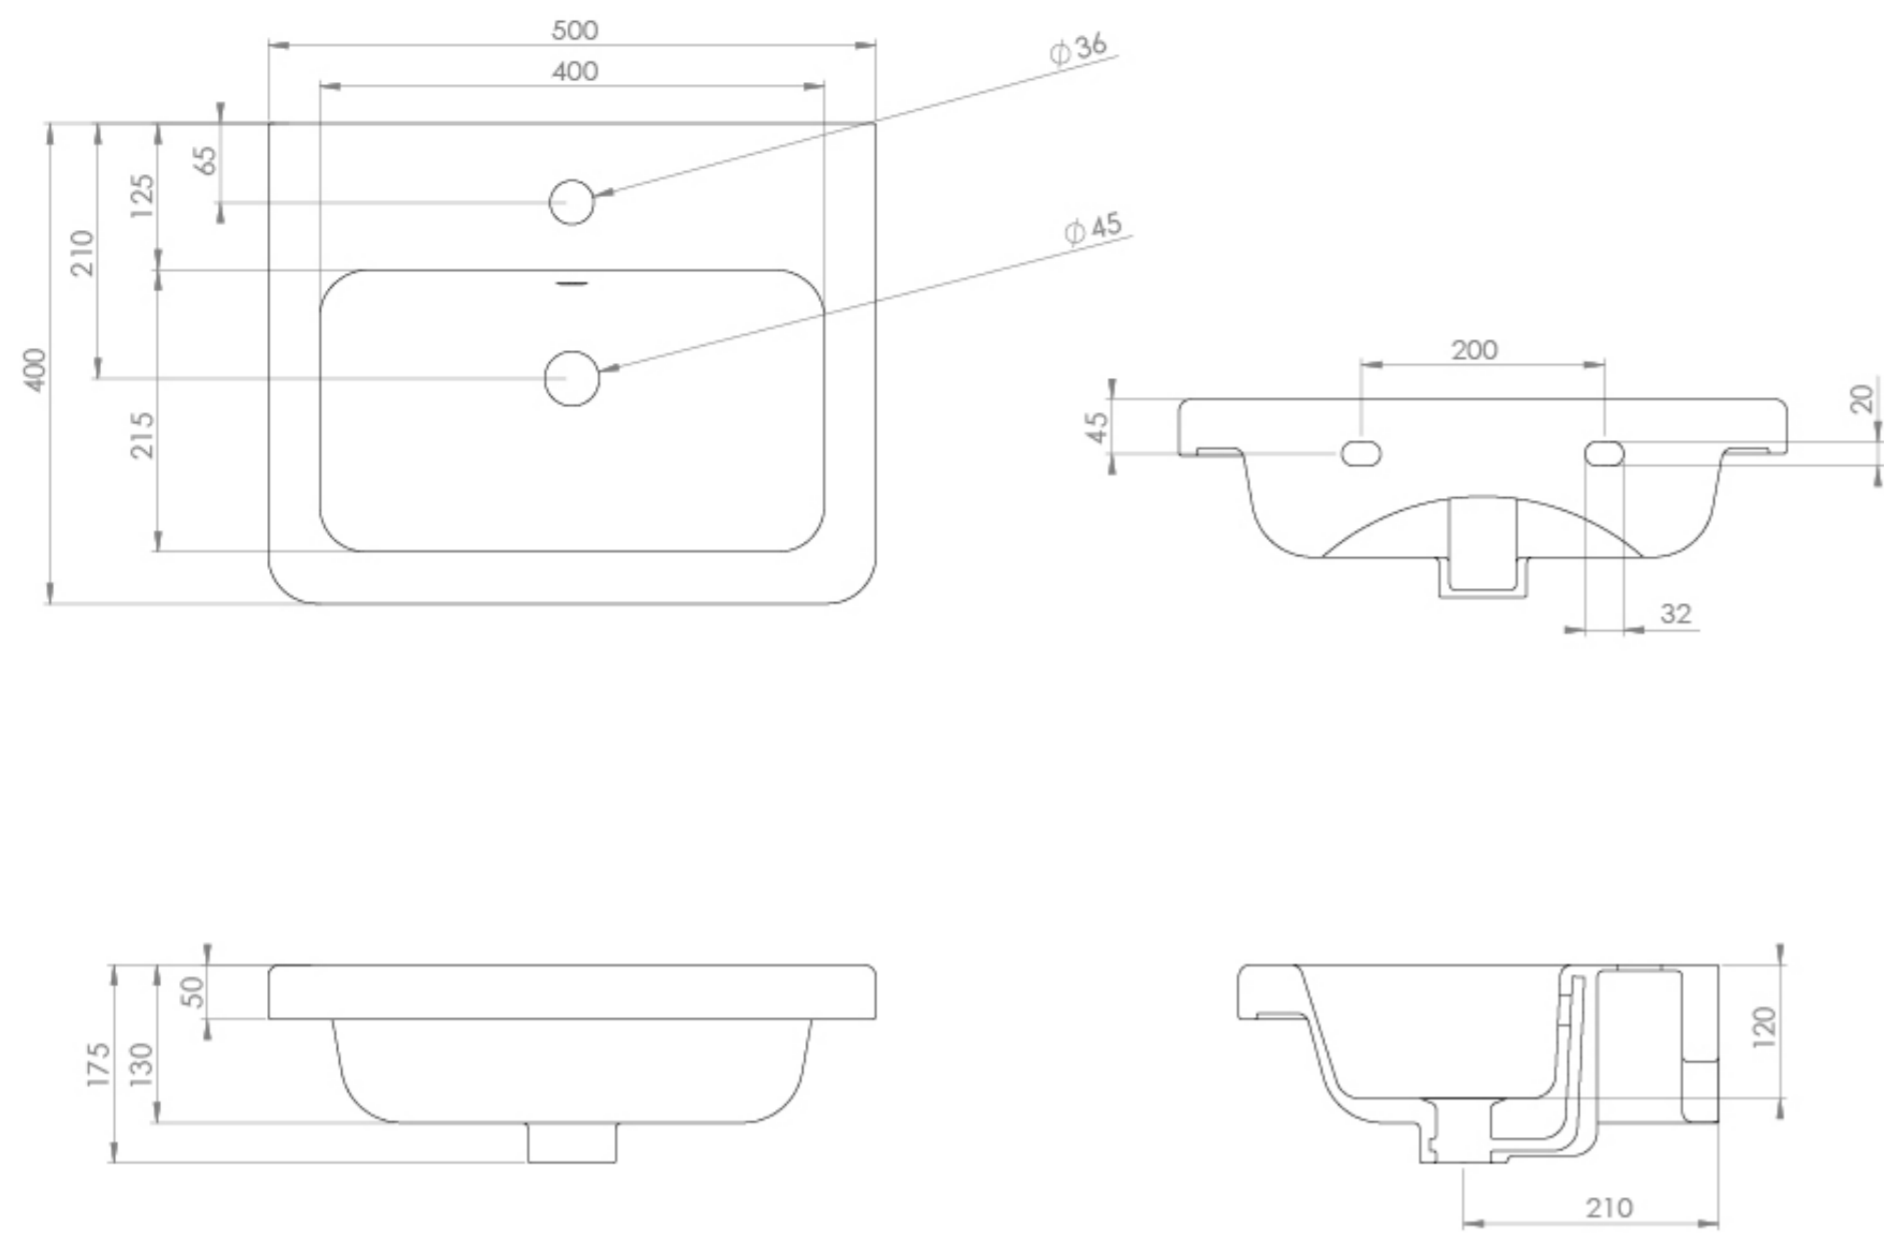

INDIGO 50X40CM WASHBASIN 1TH

Product Code: IND050B

 PRODUCT INFORMATION

Finish:	Gloss White
Height:	175mm
Width:	500mm
Depth:	400mm
Material	Ceramic
Weight	12.6kg
Overflow(s)	Yes
Overflow Position	Centre
Overflow Diameter	22mm
Compatible Overflows	OC01, OC02, OC03
Tap Holes	1 Tap Hole
Tap Hole Position	Centre
Extra Tap Hole Options	2 tap holes
Recommended Waste Required	Slotted waste
Furniture Required For Installation?	Optional
Guarantee	Lifetime

 DESCRIPTION

The INDIGO range of minimalistic yet practical basins & units can enhance the look and feel of your bathroom through its smooth curves and vast storage space.

The INDIGO 50x40cm 1 tap hole basin has a deep bowl to prevent splashing, plenty of ledge space, and works with the INDIGO 1 & 2 drawer and 2 door units in the same size.

*With an overflow.

TECHNICAL DRAWING

Saneux reserves the right to alter the specifications and product range without prior notice. Dimensions are given as a guide only. Dimensions should not be used for surrounding furniture, fixtures and fittings until the product is on site.

<https://saneux.com/products/indigo-50x40cm-washbasin-1th>