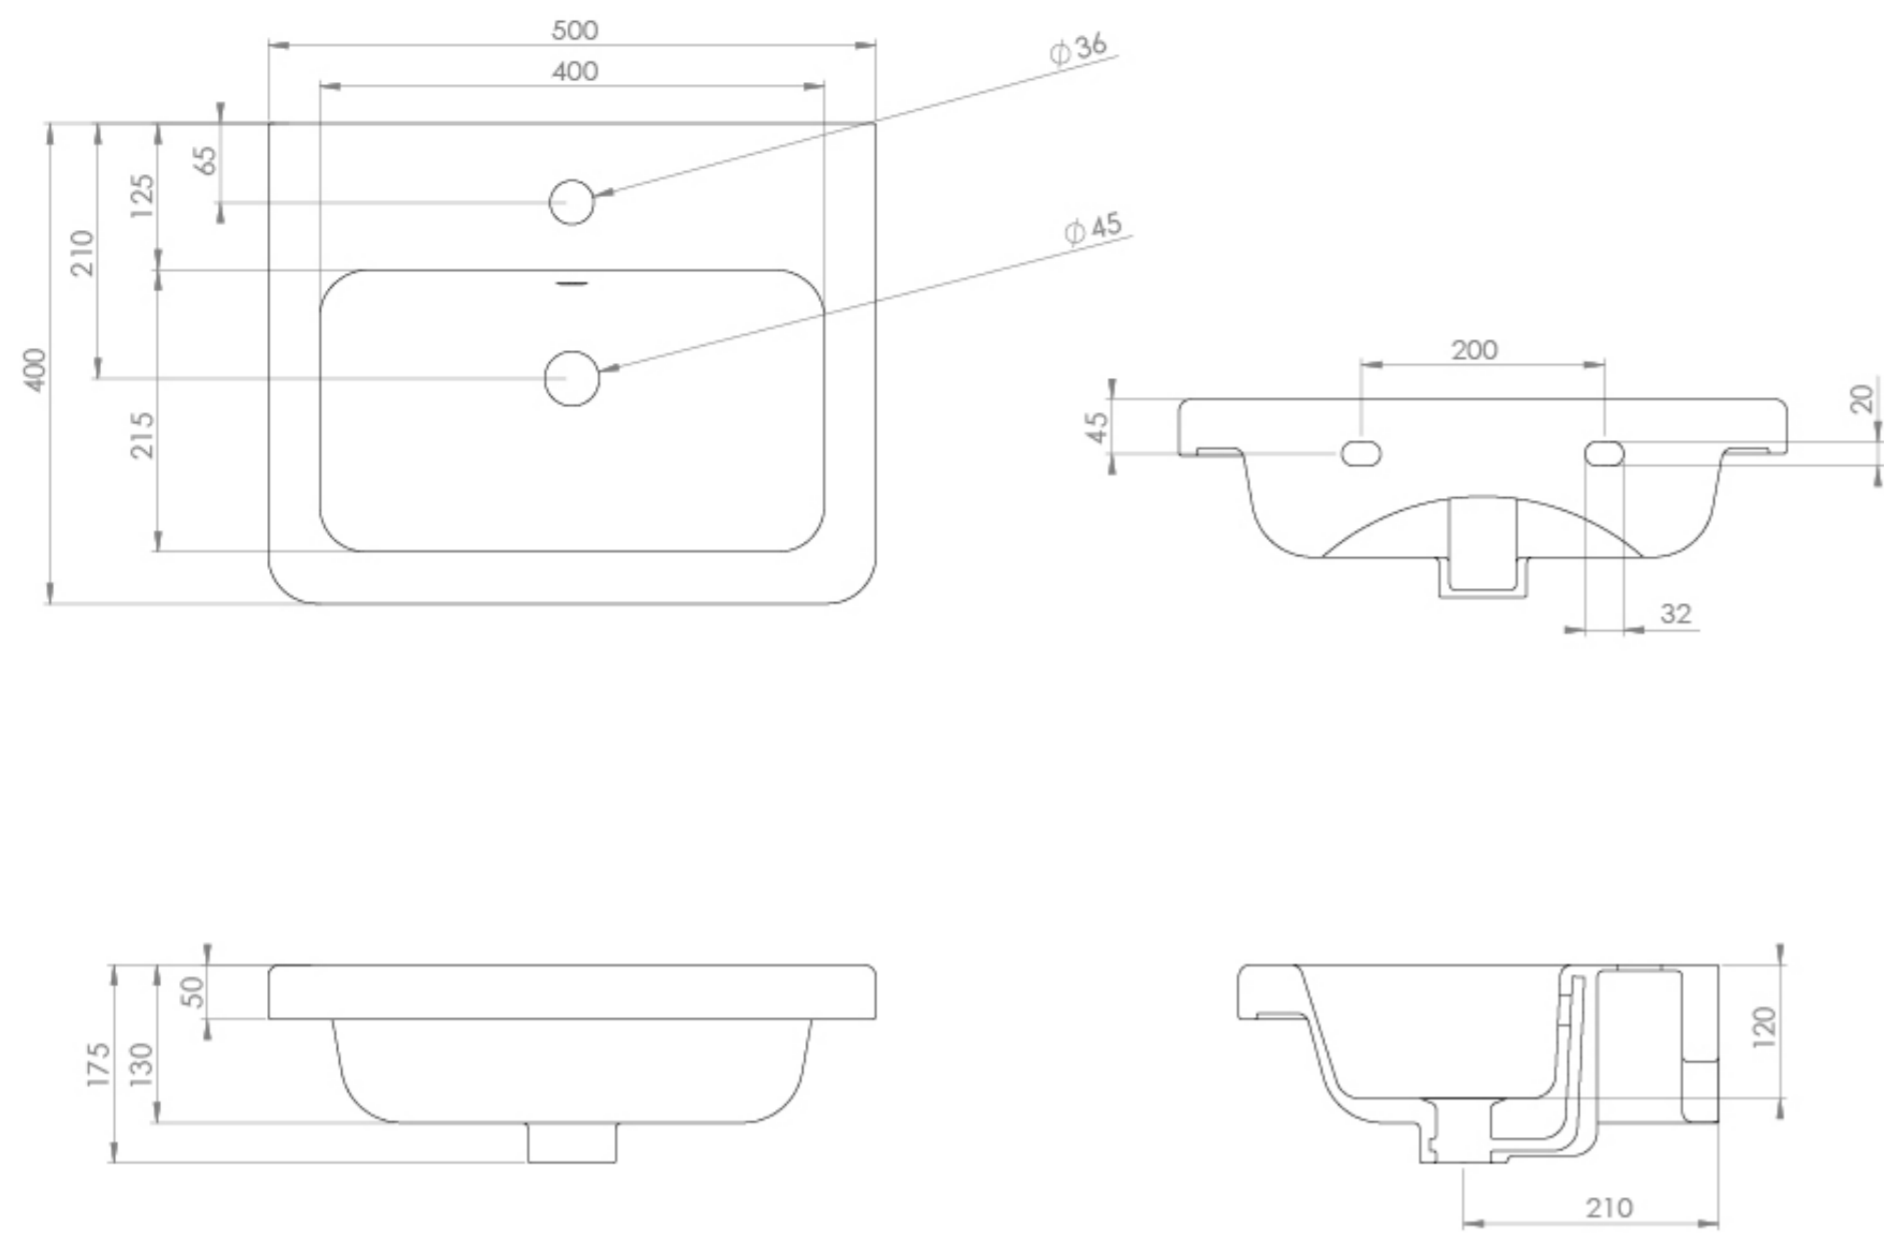

INDIGO 50X40CM WASHBASIN 1TH

Product Code: IND050B

PRODUCT INFORMATION

Finish:	Gloss White
Height:	175mm
Width:	500mm
Depth:	400mm
Material	Ceramic
Weight	12.6kg
Overflow(s)	Yes
Overflow Position	Centre
Overflow Diameter	22mm
Compatible Overflows	OC01, OC02, OC03
Tap Holes	1 Tap Hole
Tap Hole Position	Centre
Extra Tap Hole Options	2 tap holes
Recommended Waste Required	Slotted waste
Furniture Required For Installation?	Optional
Guarantee	Lifetime

DESCRIPTION

The INDIGO range of minimalistic yet practical basins & units can enhance the look and feel of your bathroom through its smooth curves and vast storage space.

The INDIGO 50x40cm 1 tap hole basin has a deep bowl to prevent splashing, plenty of ledge space, and works with the INDIGO 1 & 2 drawer and 2 door units in the same size.

*With an overflow.

TECHNICAL DRAWING

Saneux reserves the right to alter the specifications and product range without prior notice. Dimensions are given as a guide only. Dimensions should not be used for surrounding furniture, fixtures and fittings until the product is on site.

<https://saneux.com/products/indigo-50x40cm-washbasin-1th>